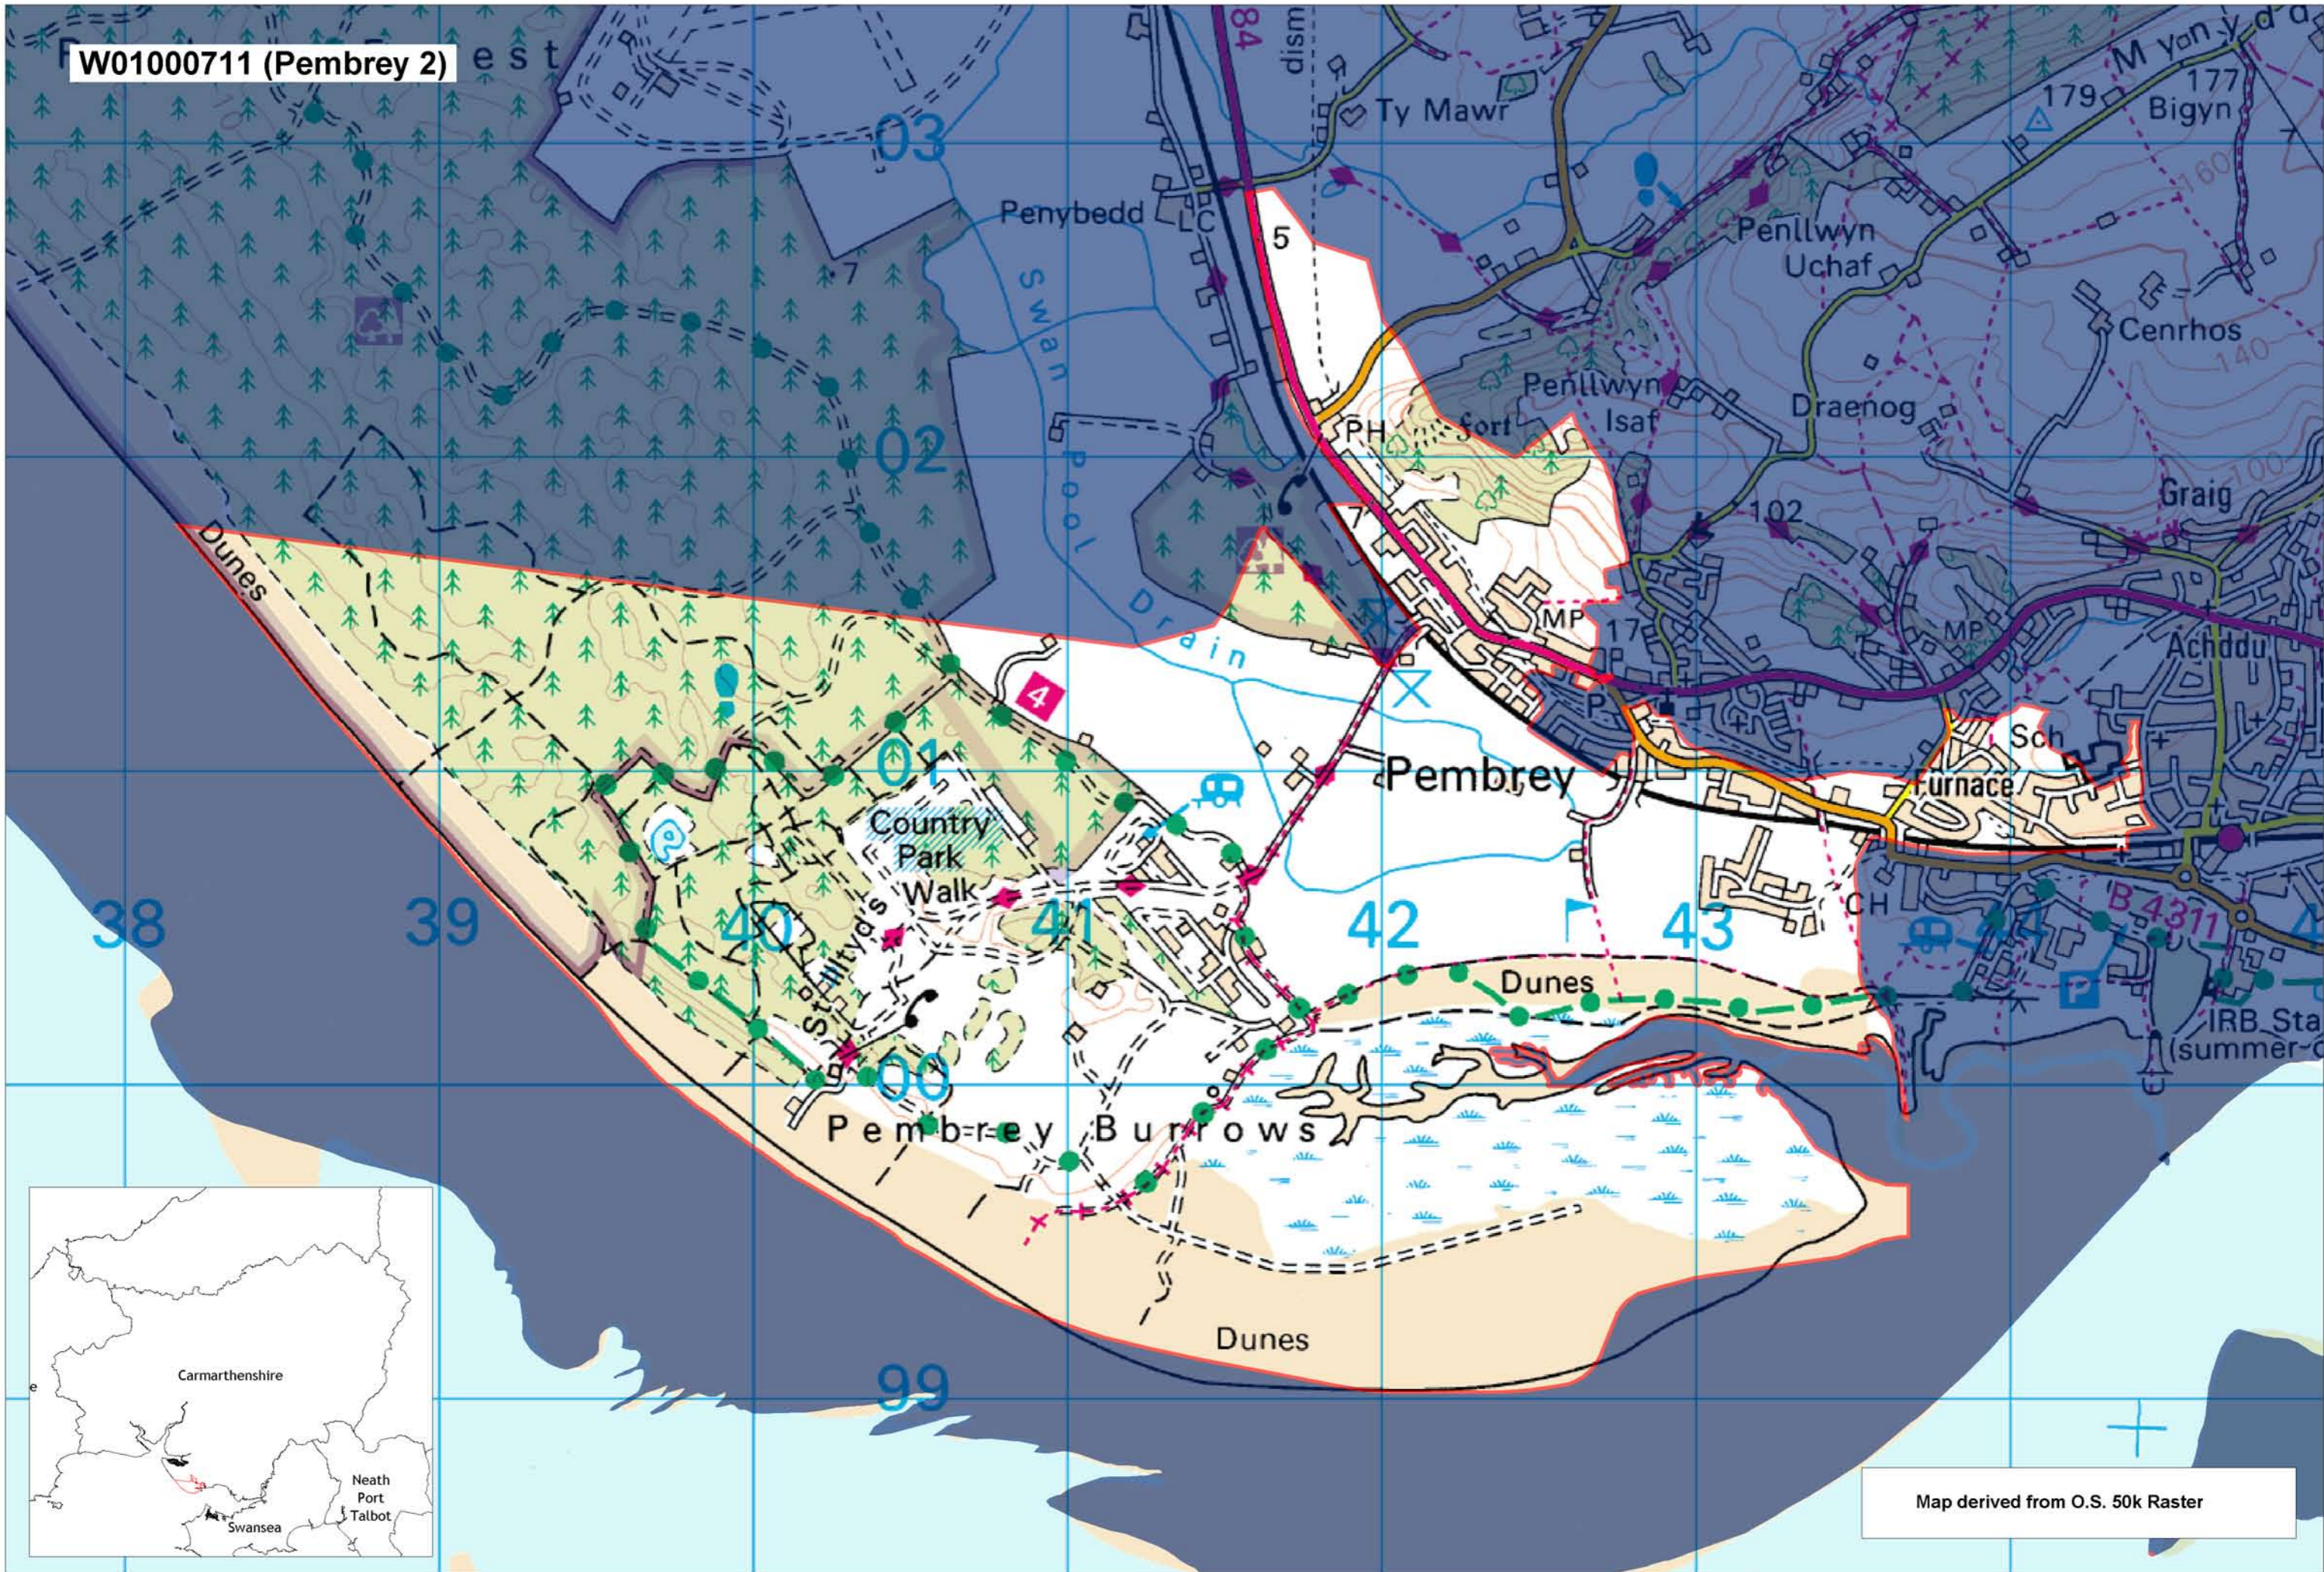

W01000711 (Pembrey 2)

Map derived from O.S. 50k Raster

Produced by Cartographics, Statistical Directorate, Welsh Assembly Government. Cynhyrchwyd gan Cartograffeg, Y Gytarwyddiaeth Ystadegol, Llywodraeth Cynulliad Cymru.