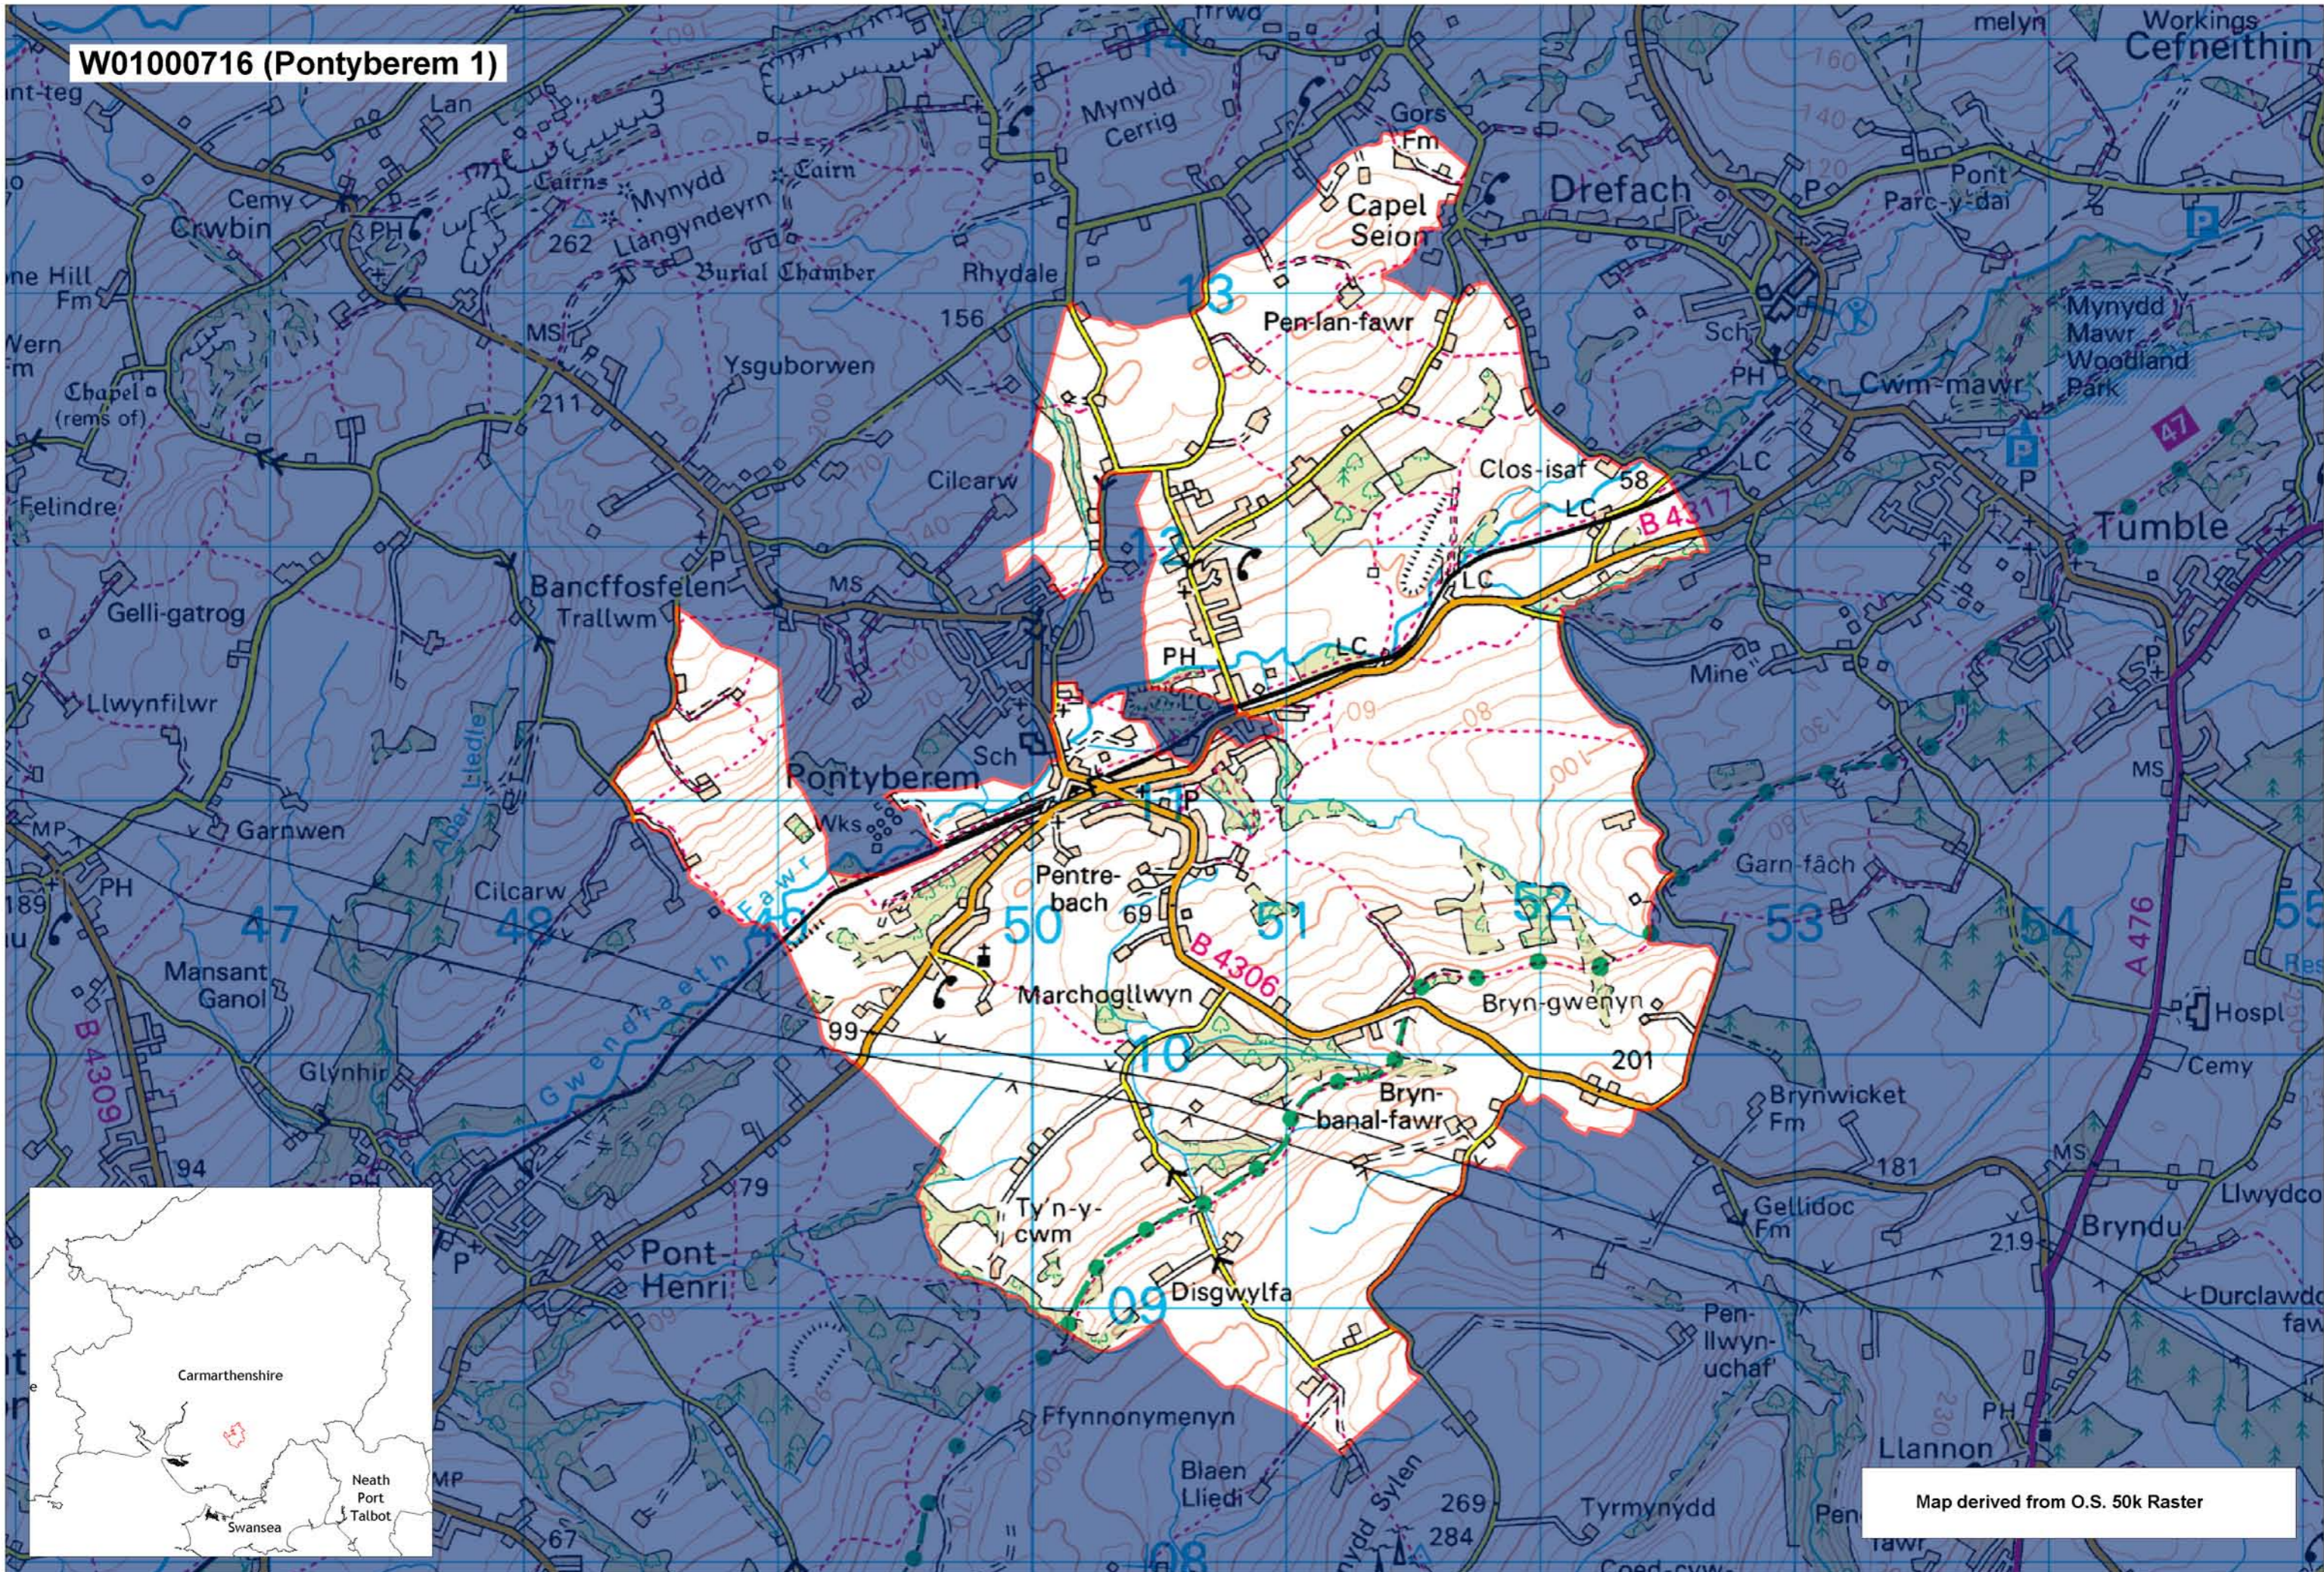

W01000716 (Pontyberem 1)

Map derived from O.S. 50k Raster

Produced by Cartographics, Statistical Directorate, Welsh Assembly Government. Cynhyrchwyd gan Cartograffeg, Y Gyfarwyddiaeth Ystadegol, Llywodraeth Cynulliad Cymru.