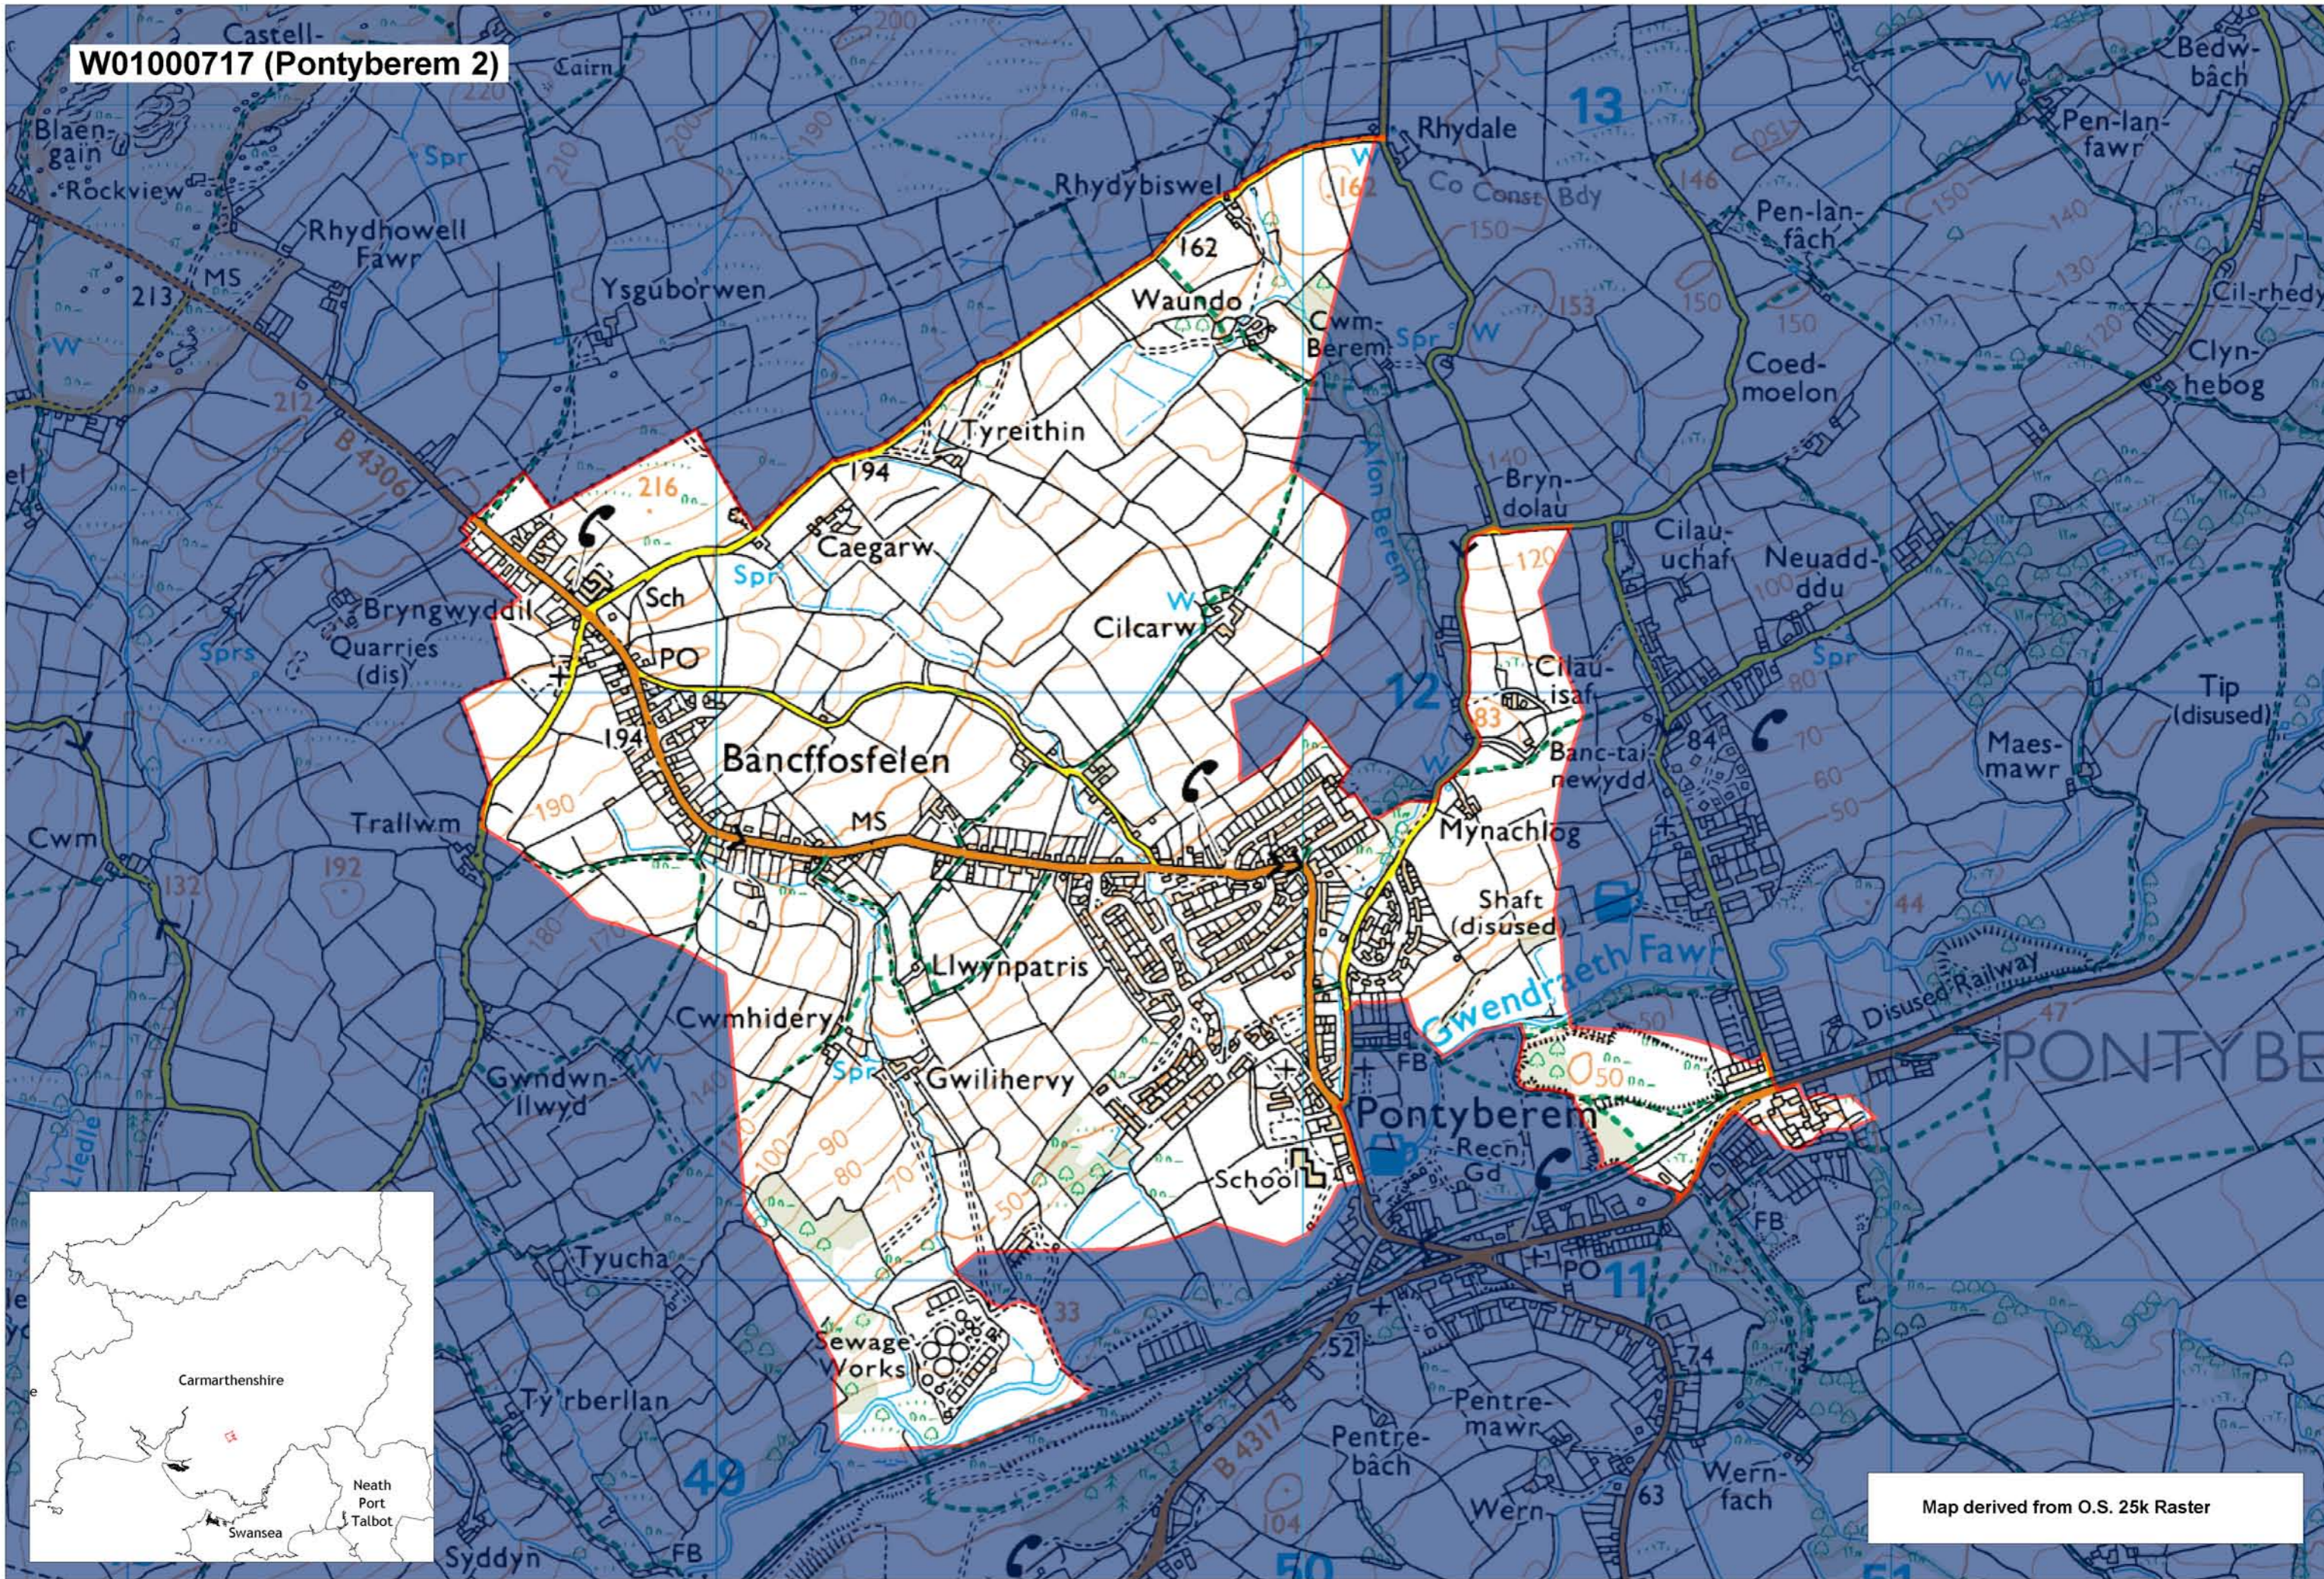

W01000717 (Pontyberem 2)

Map derived from O.S. 25k Raster