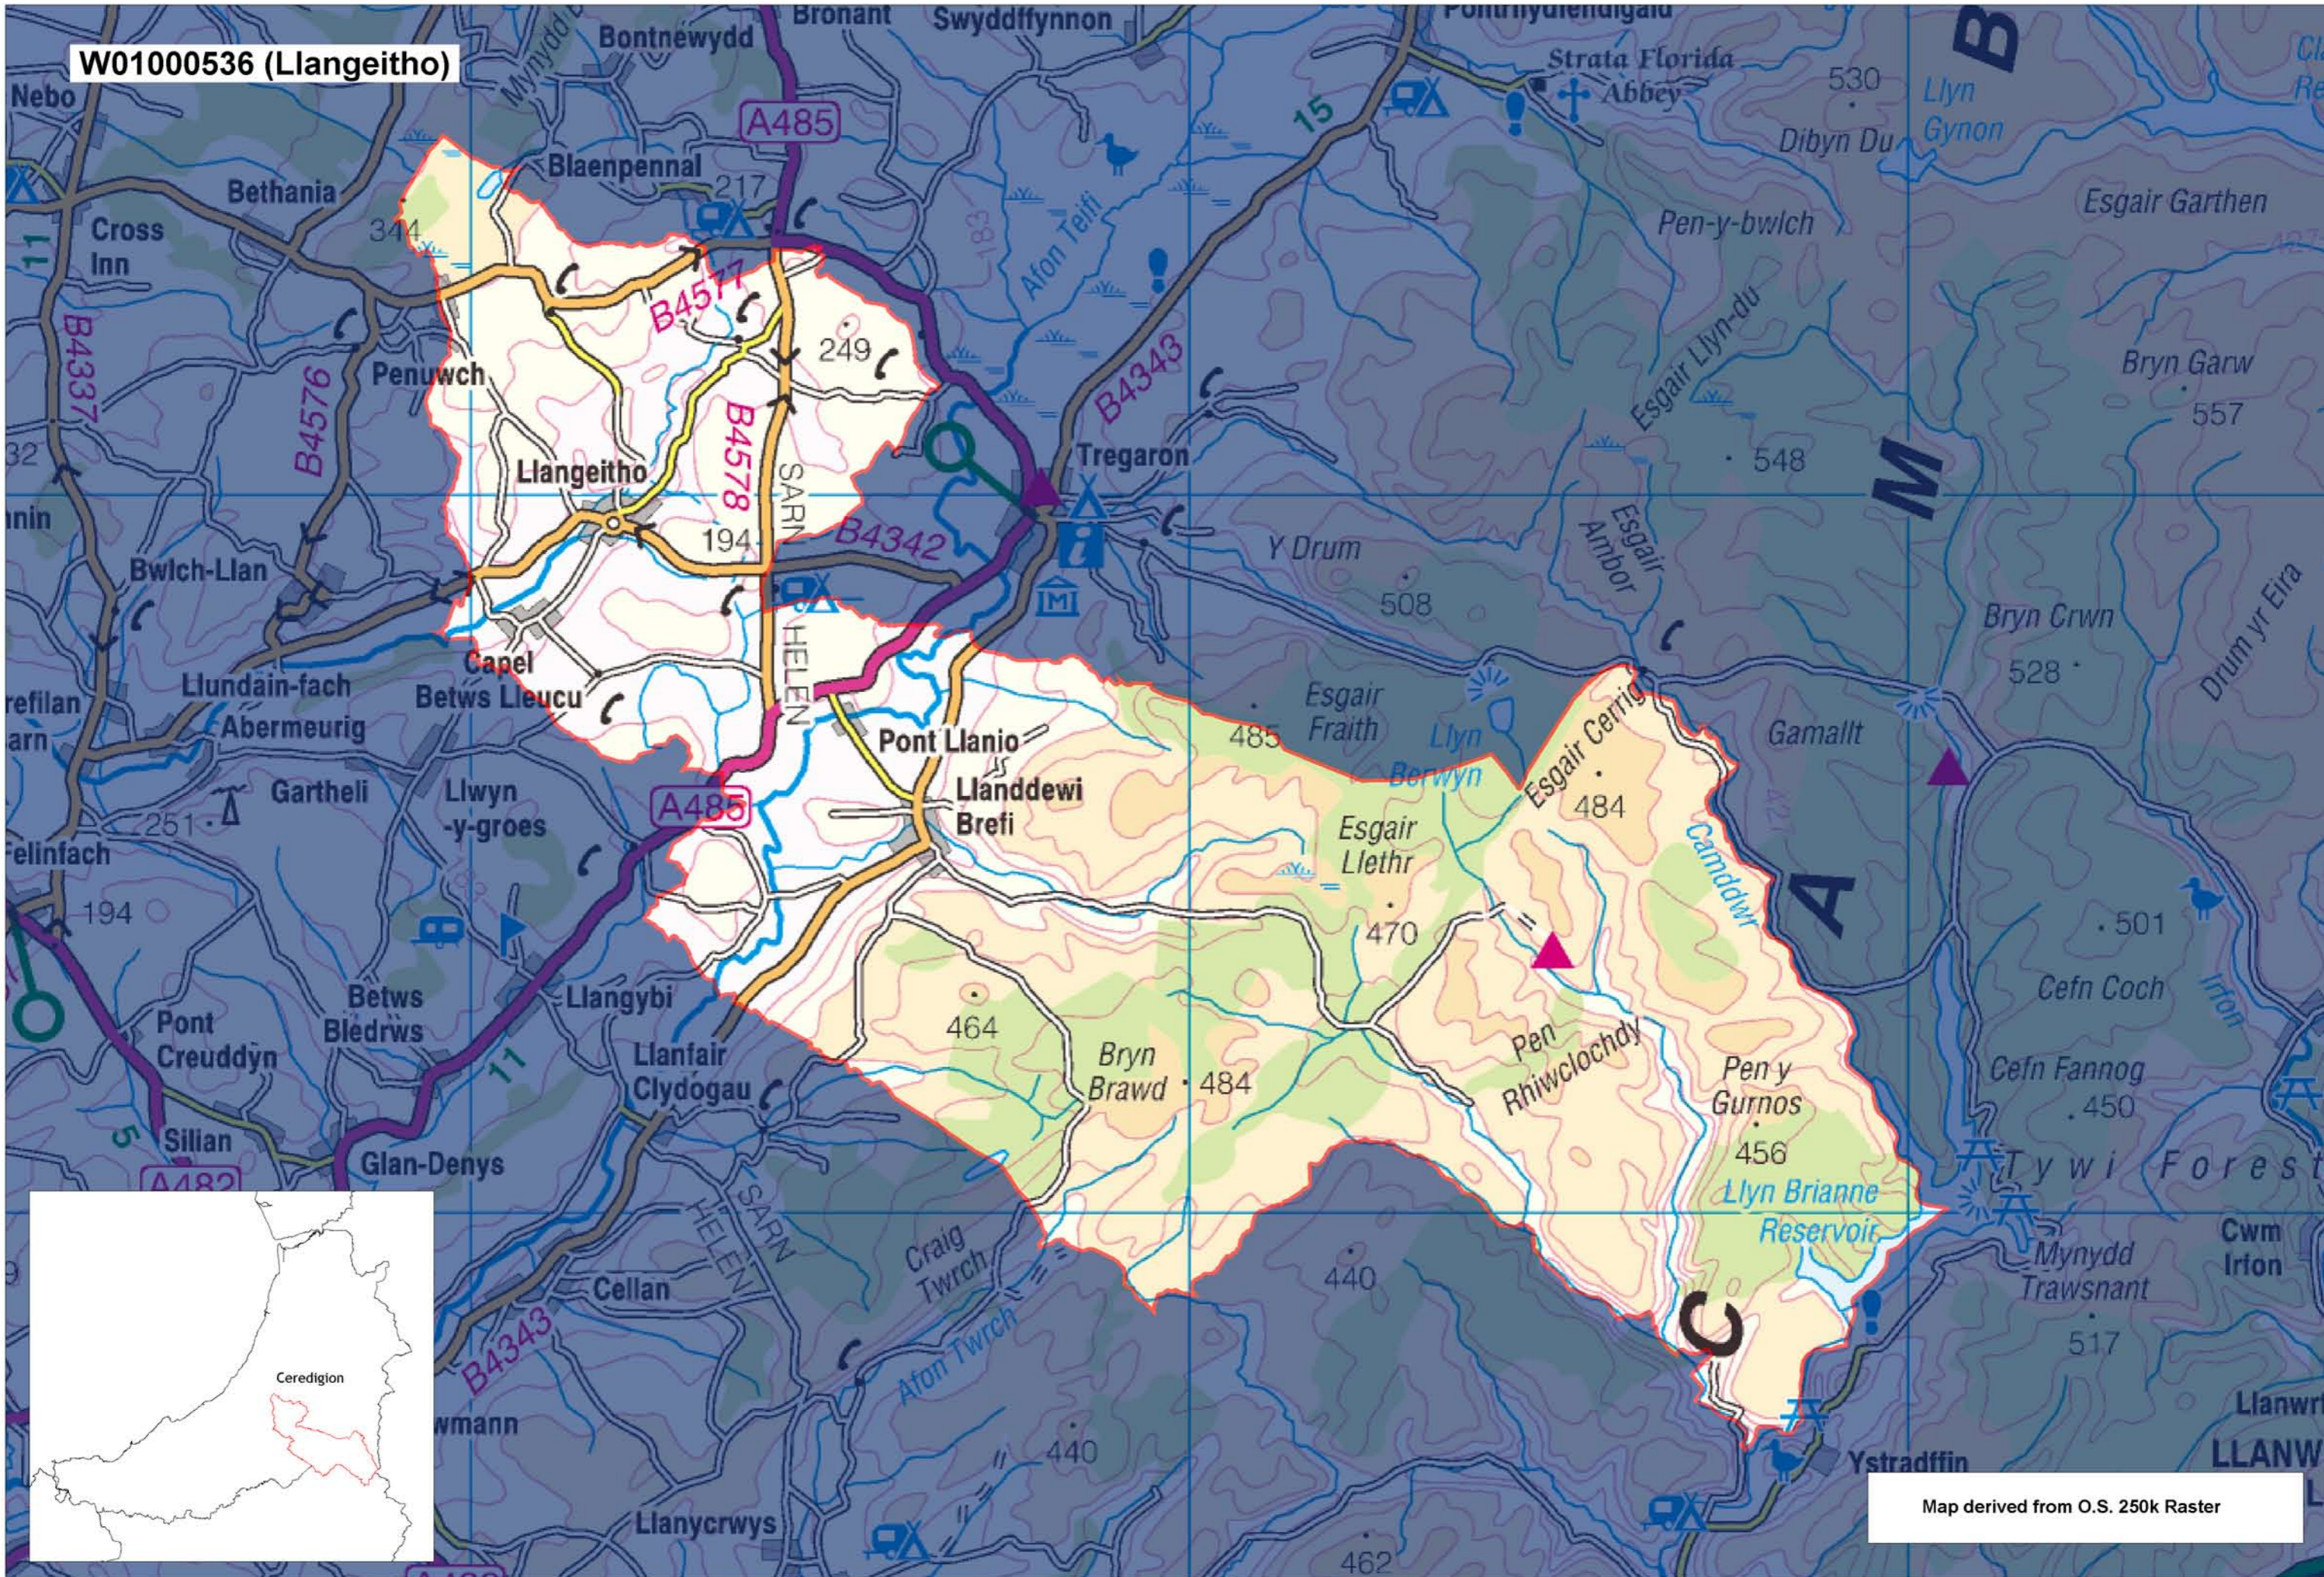

W01000536 (Llangeitho)

Map derived from O.S. 250k Raster