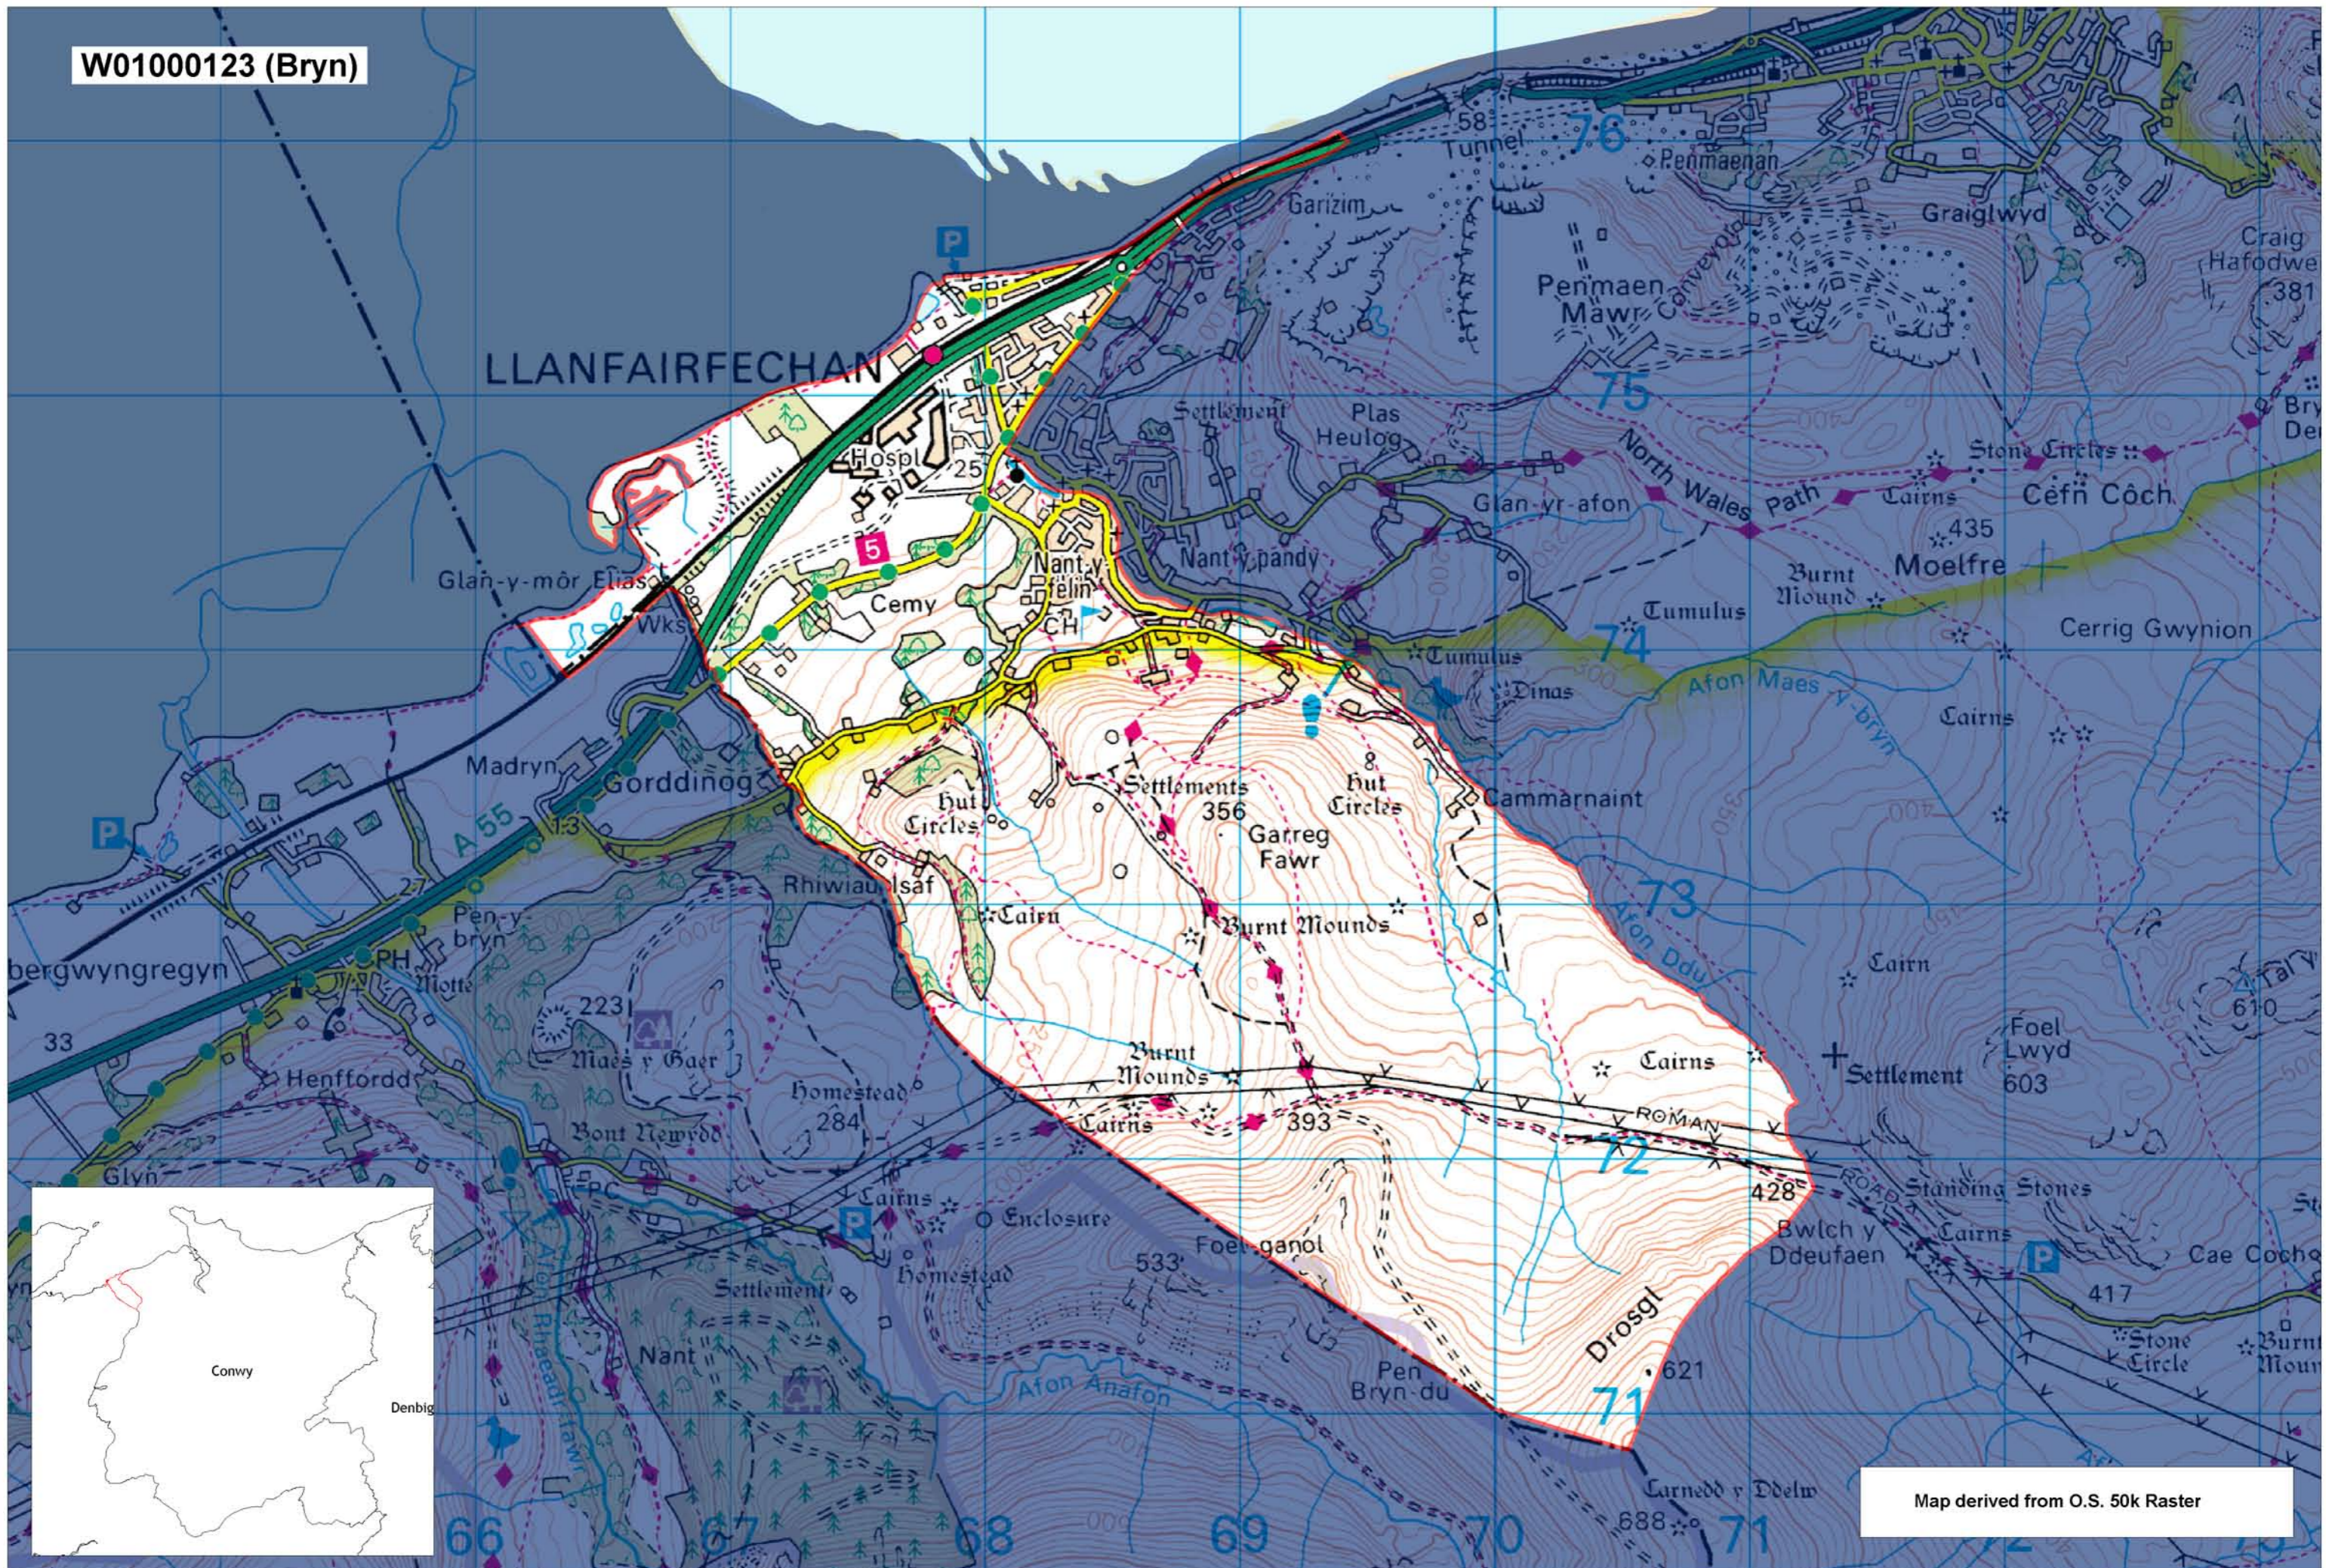

W01000123 (Bryn)

Map derived from O.S. 50k Raster

Produced by Cartographics, Statistical Directorate, Welsh Assembly Government. Cynhyrchwyd gan Cartograffeg, Y Gylarwyddiaeth Ystadegol, Llywodraeth Cynulliad Cymru.