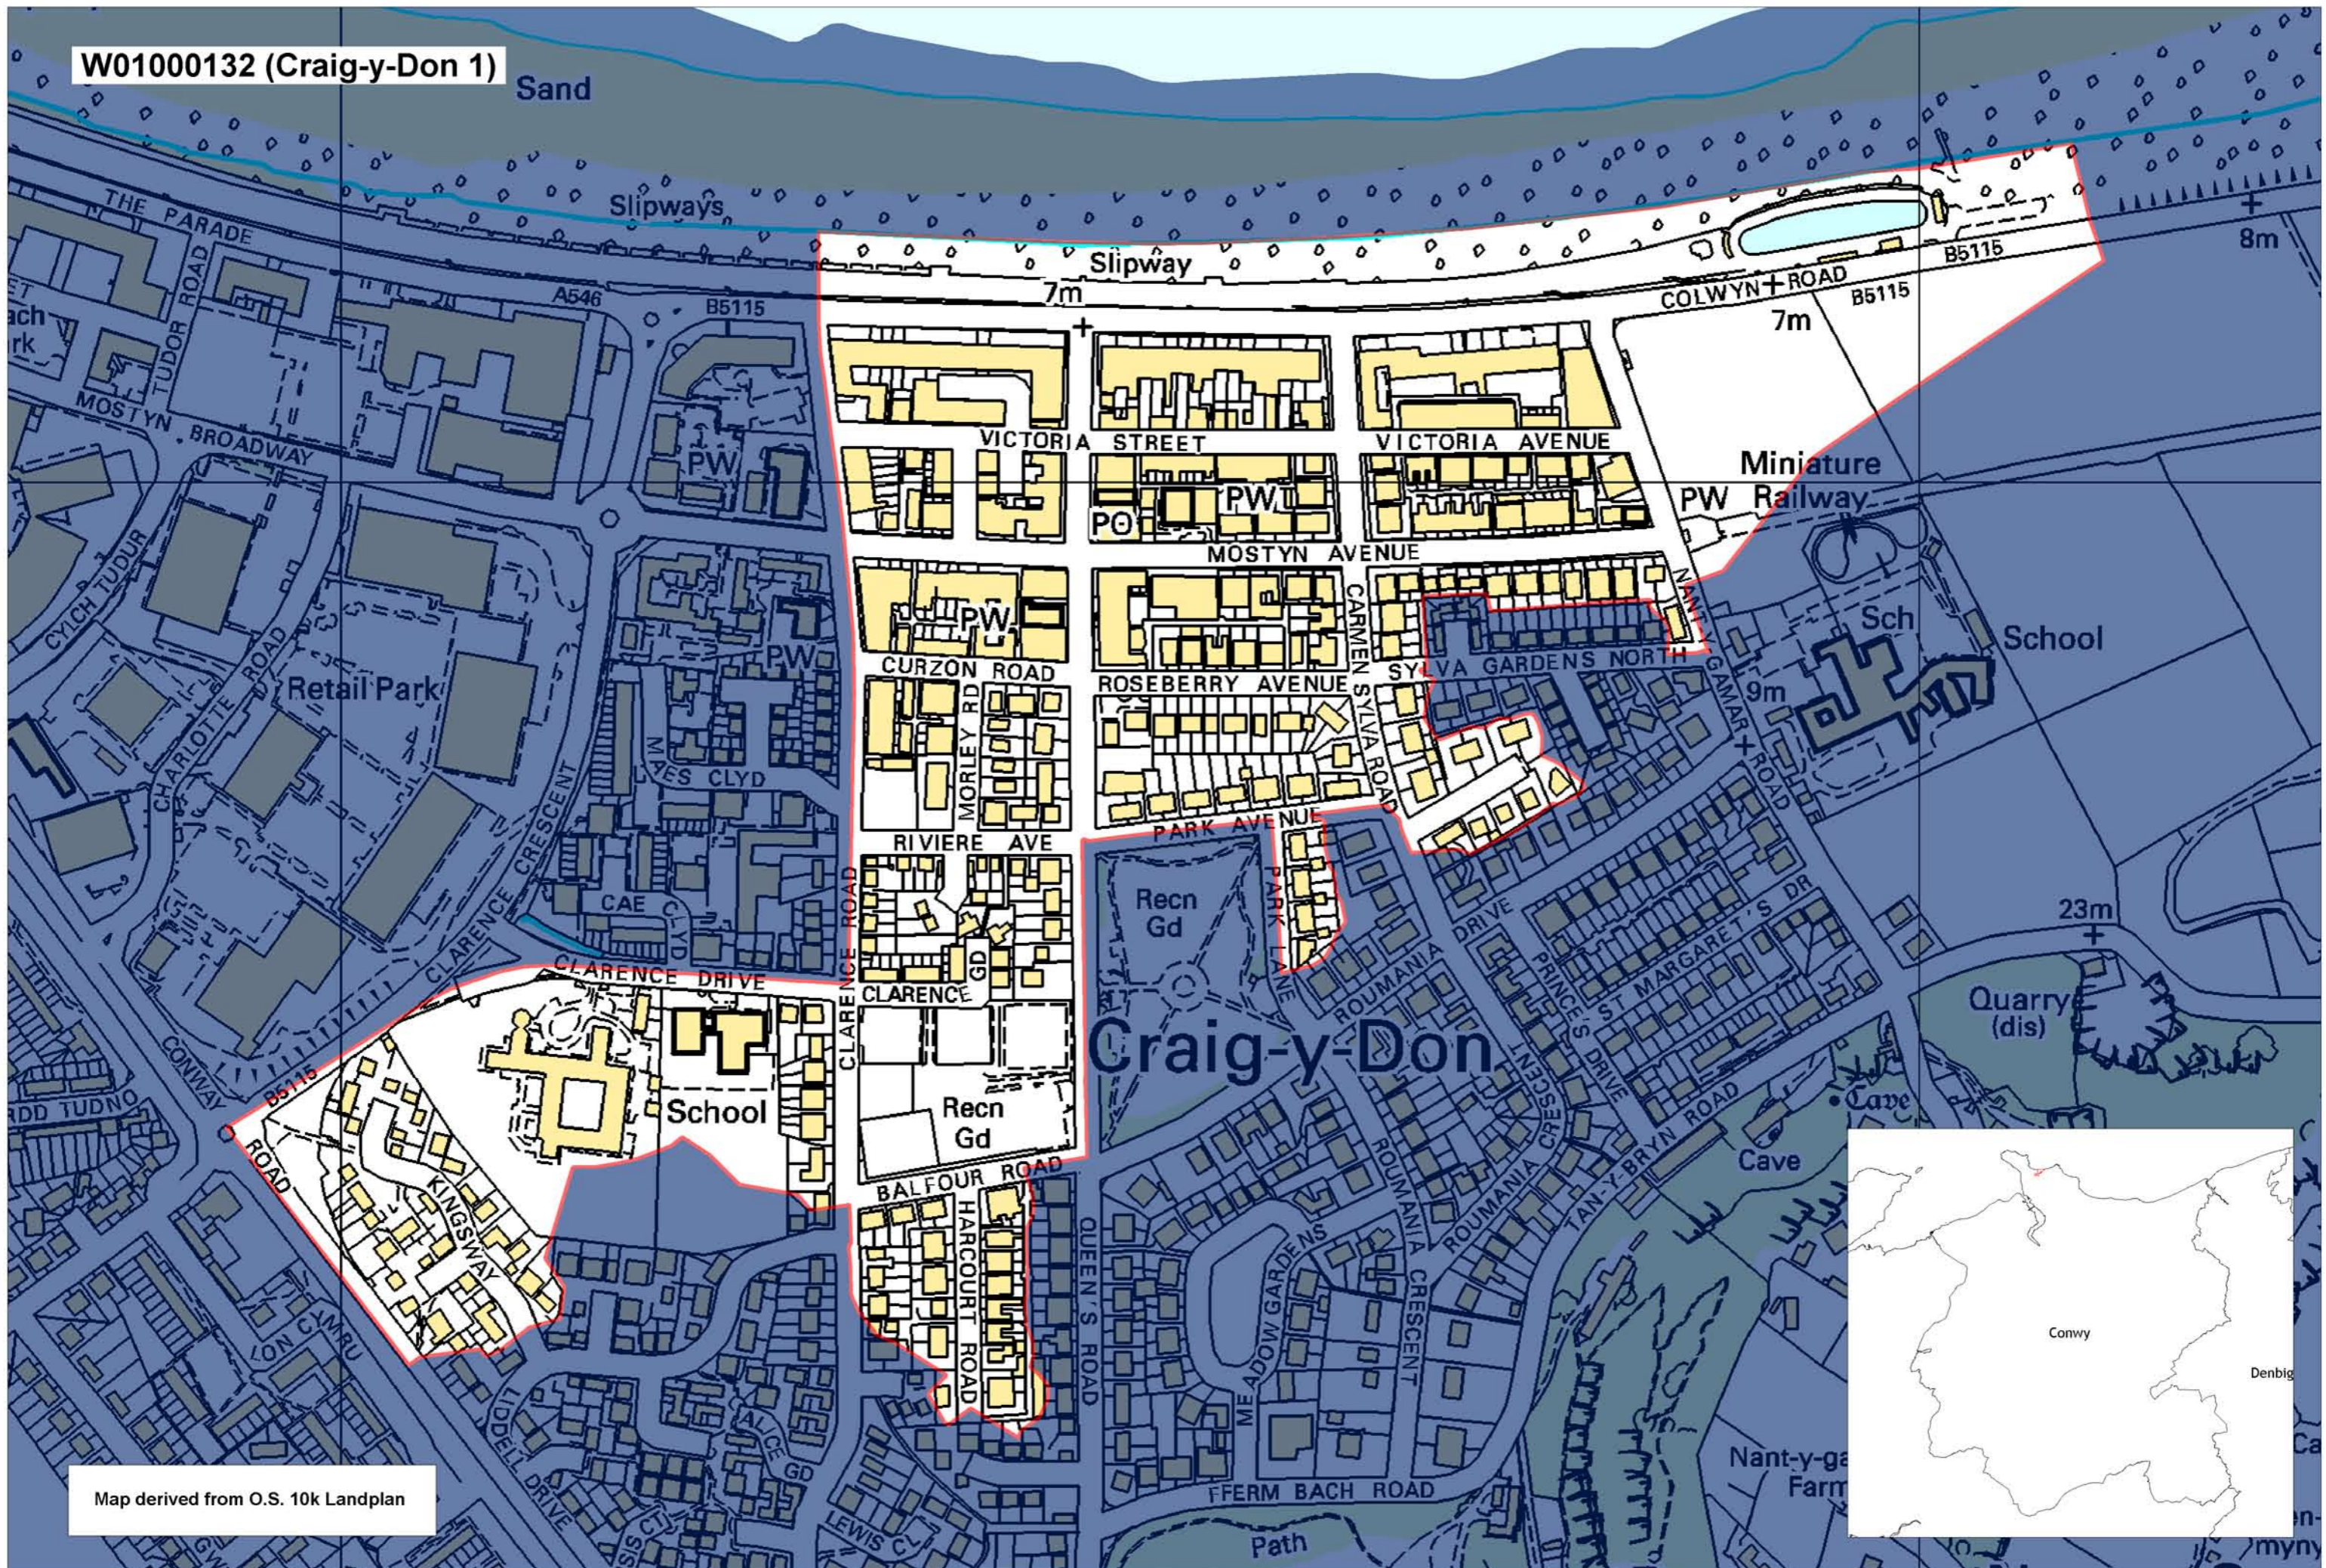

W01000132 (Craig-y-Don 1)

Map derived from O.S. 10k Landplan

This map is based upon the Ordnance Survey material with the permission of Ordnance Survey on behalf of The Controller of Her Majesty's Stationery Office. © Crown copyright 2008. Unauthorised reproduction infringes Crown copyright and may lead to prosecution or civil proceedings. Welsh Assembly Government. Licence Number: 100017916
 Mae'r map hwn yn seiliedig ar ddeunydd yr Arolwg Ordnans gyda chaniatâd Arolwg Ordnans ar ran Rheolwr Llyfrfa Ei Mawrhydi. © Hawffraint y Goron 2008.
 Mae atgynhyrchu heb ganiatâd yn torri hawffraint y Goron a gall hyn arwain at erlyniad neu achos sifil. Llywodraeth Cynulliad Cymru. Rhif trwydded 100017916.

Produced by Cartographics, Statistical Directorate, Welsh Assembly Government
 Cynhyrchwyd gan Cartograffeg, Y Gyfarwyddiaeth Ystadegol, Llywodraeth Cynulliad Cymru