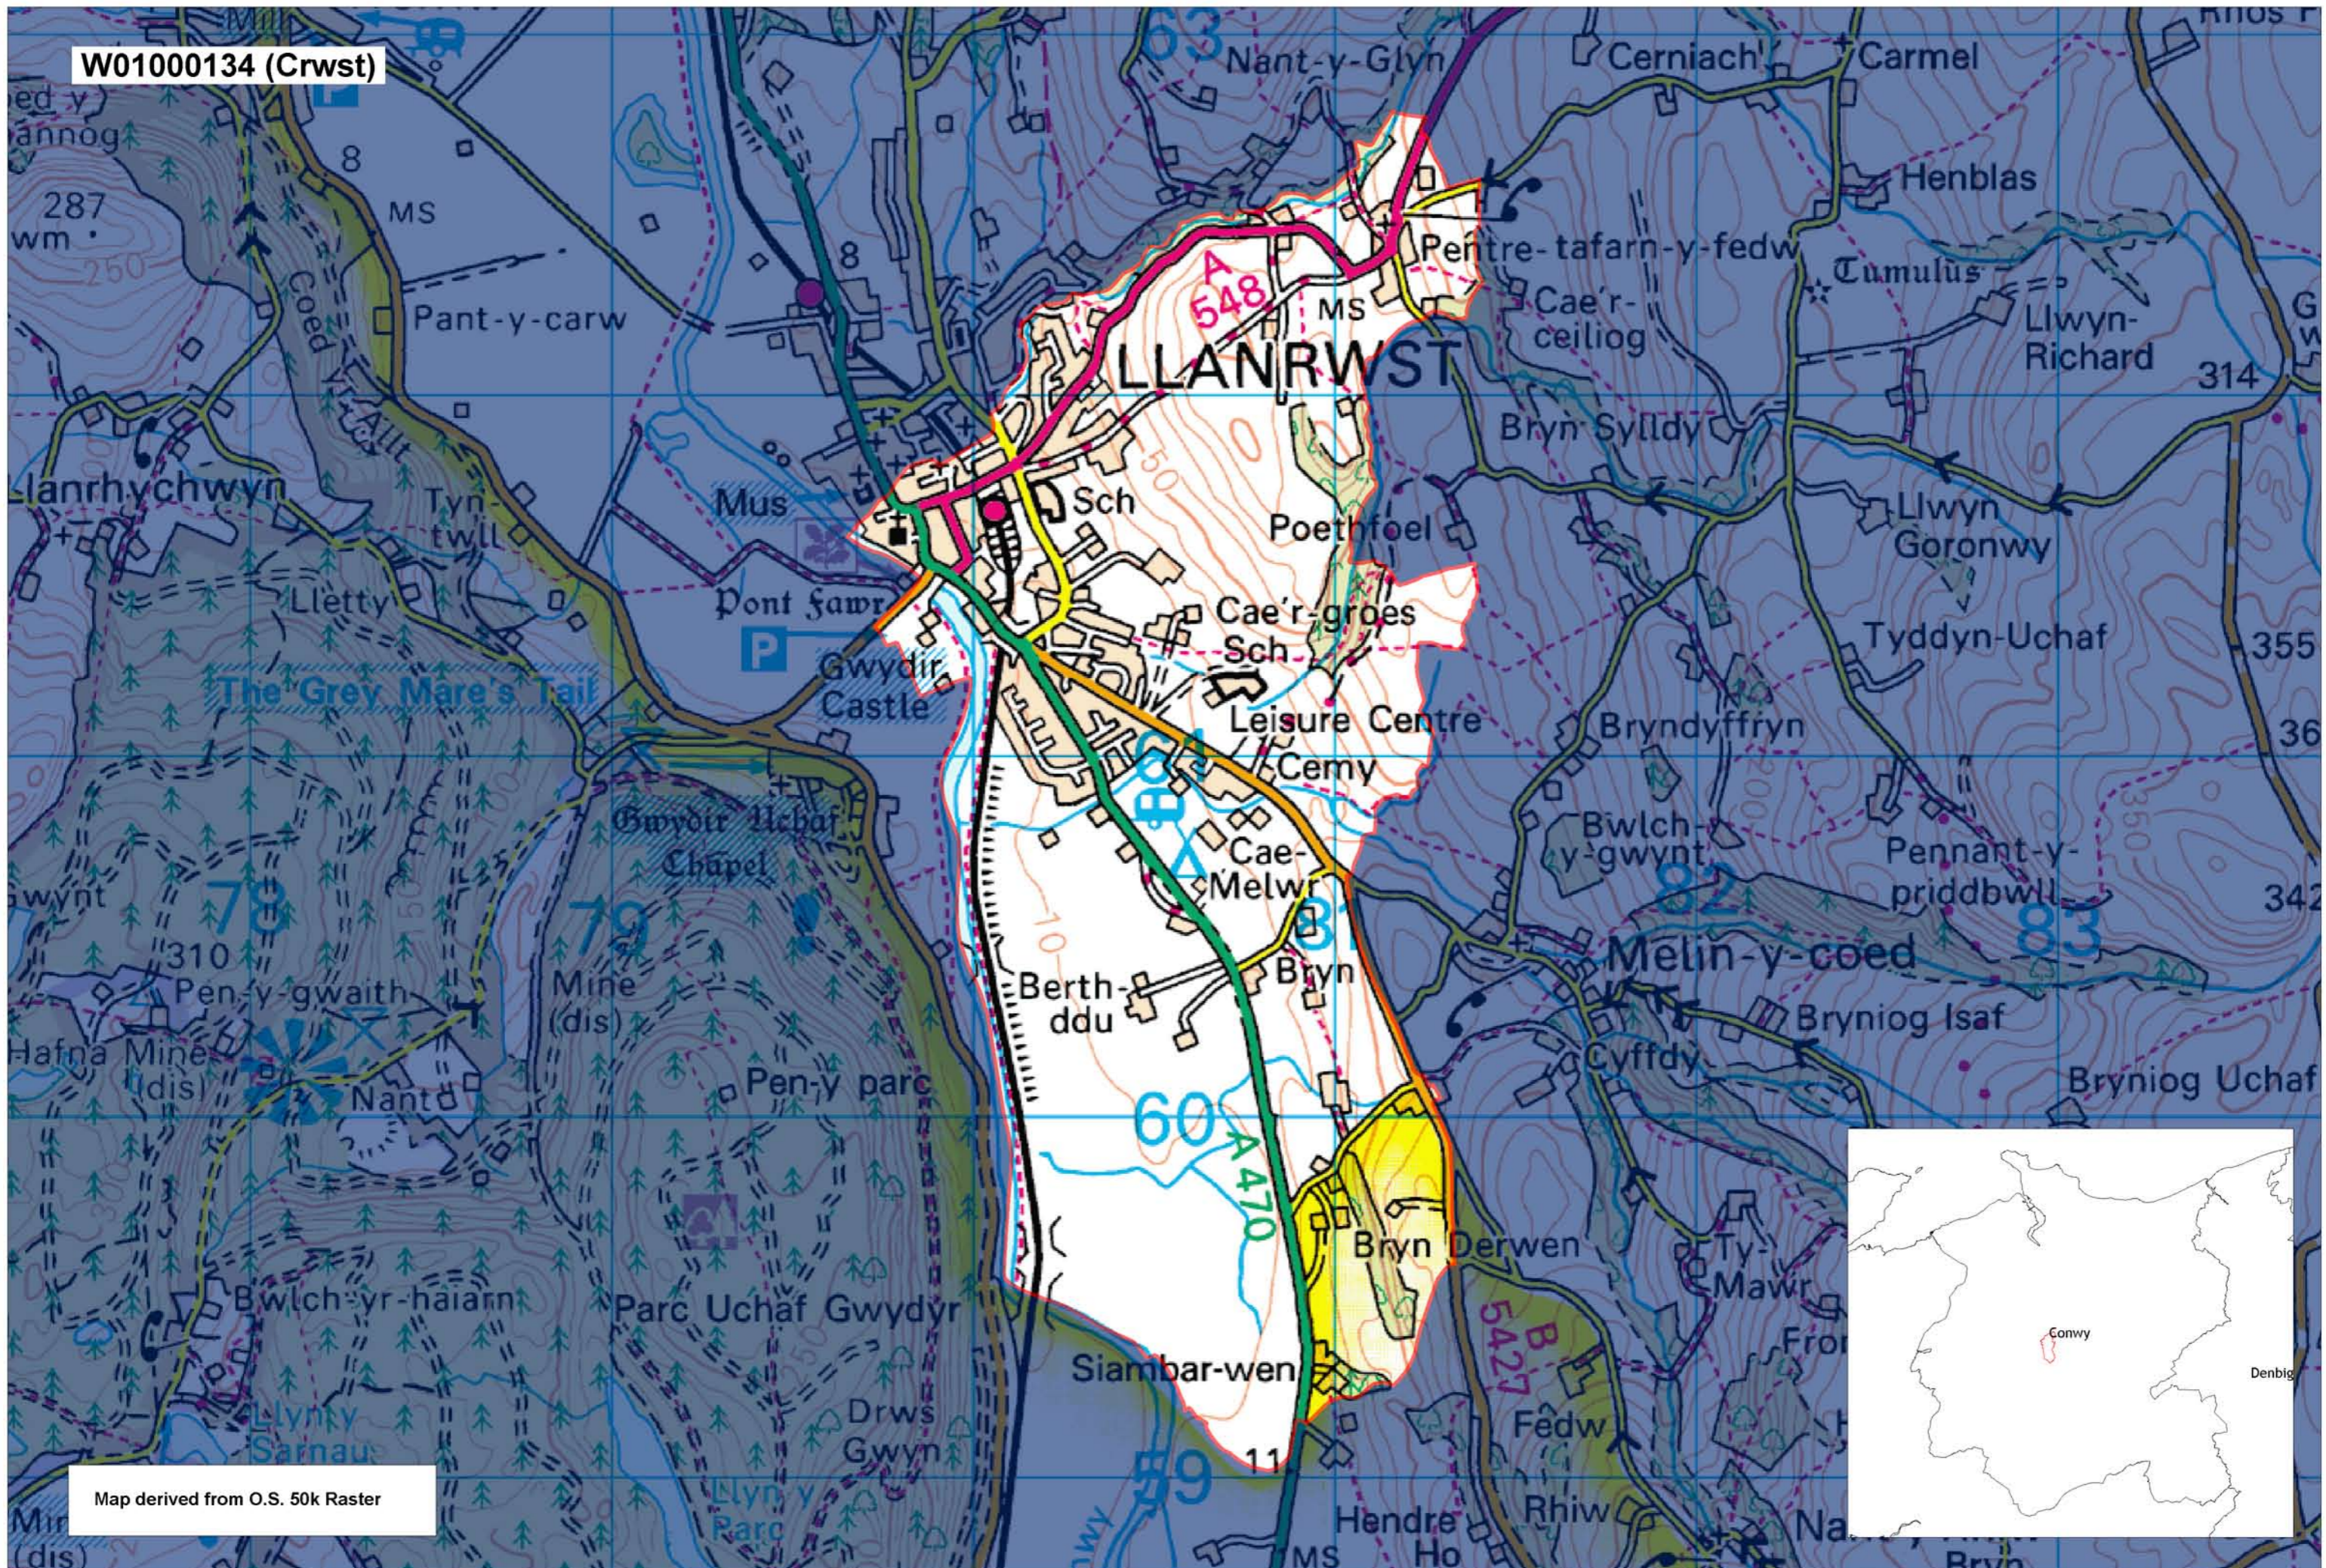

W01000134 (Crwst)

Map derived from O.S. 50k Raster

This map is based upon the Ordnance Survey material with the permission of Ordnance Survey on behalf of The Controller of Her Majesty's Stationery Office. © Crown copyright 2008. Unauthorised reproduction infringes Crown copyright and may lead to prosecution or civil proceedings. Welsh Assembly Government. Licence Number: 100017916
 Mae'r map hwn yn seiliedig ar ddeunydd yr Arolwg Ordnans gyda chaniatâd Arolwg Ordnans ar ran Rheolwr Llyfrau Ei Mawrhydi. © Hawffraint y Goron 2008.
 Mae atgynhyrchu heb ganiatâd yn torri hawffraint y Goron a gall hyn arwain at erlyniad neu achos sifil. Llywodraeth Cynulliad Cymru. Rhif trwydded 100017916.

Produced by Cartographics, Statistical Directorate, Welsh Assembly Government
 Cynhyrchwyd gan Cartograffeg, Y Gytarwyddiaeth Ystadegol, Llywodraeth Cynulliad Cymru