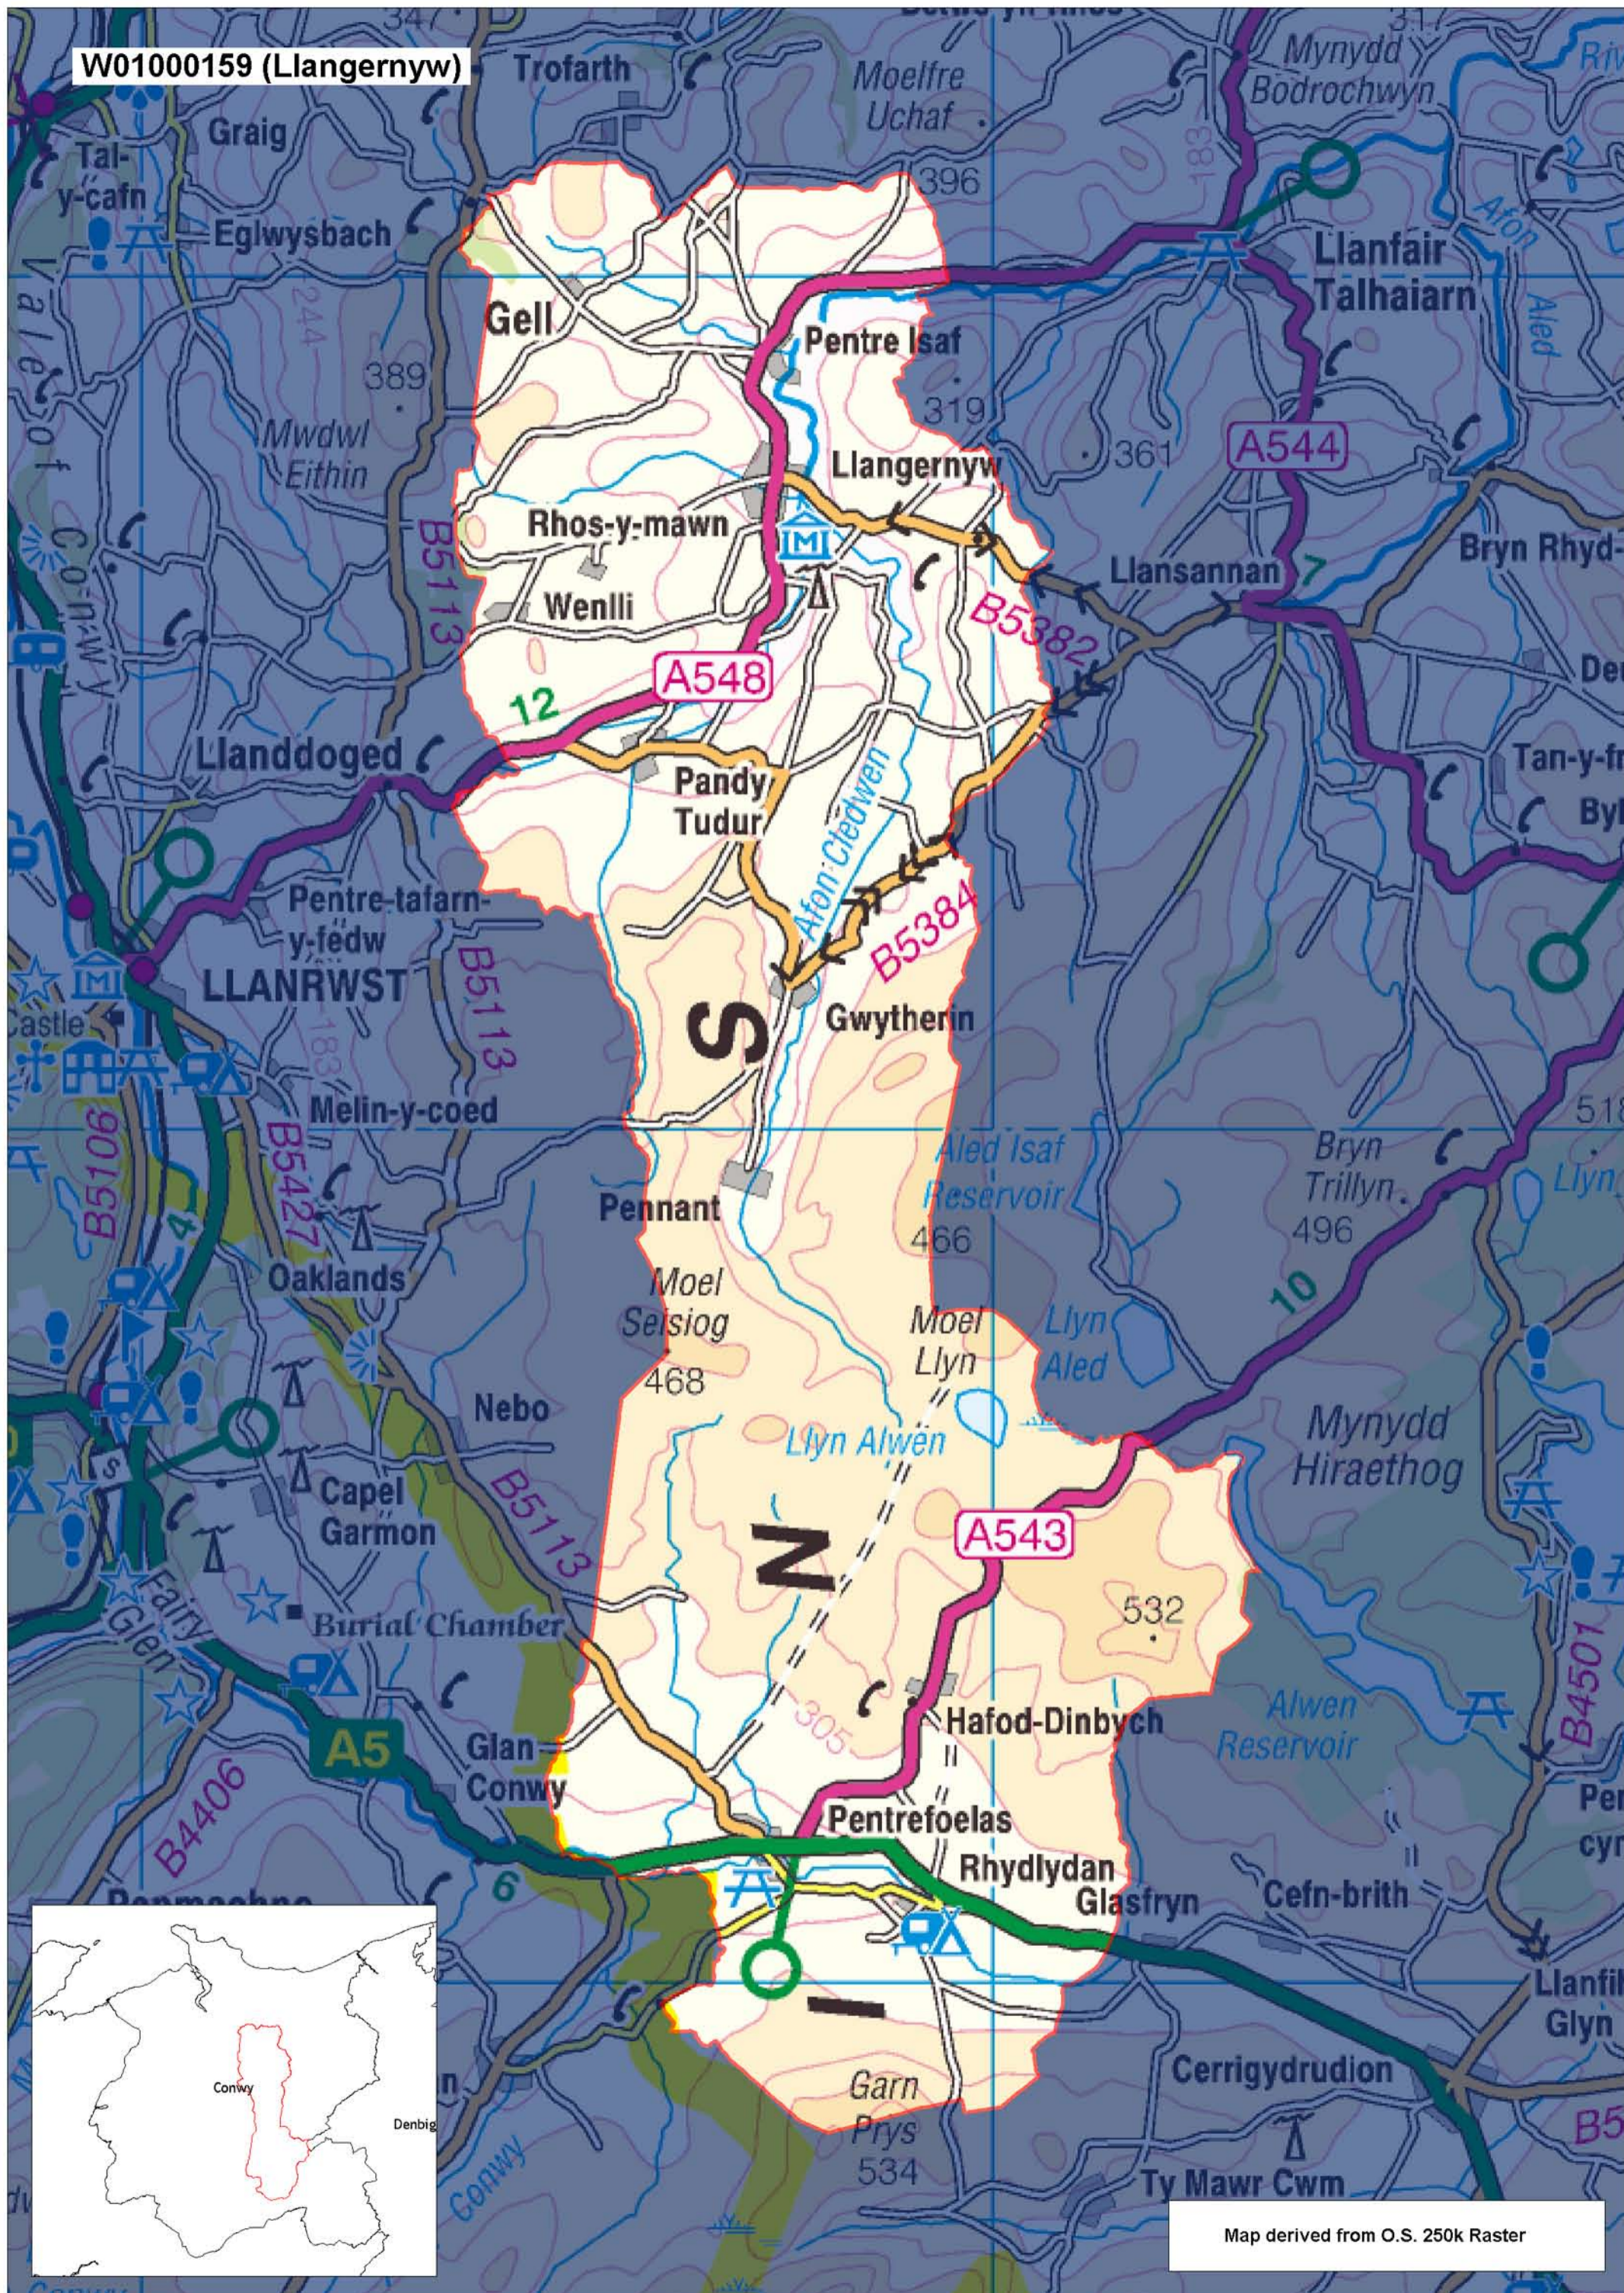

W01000159 (Llangernyw)

Map derived from O.S. 250k Raster