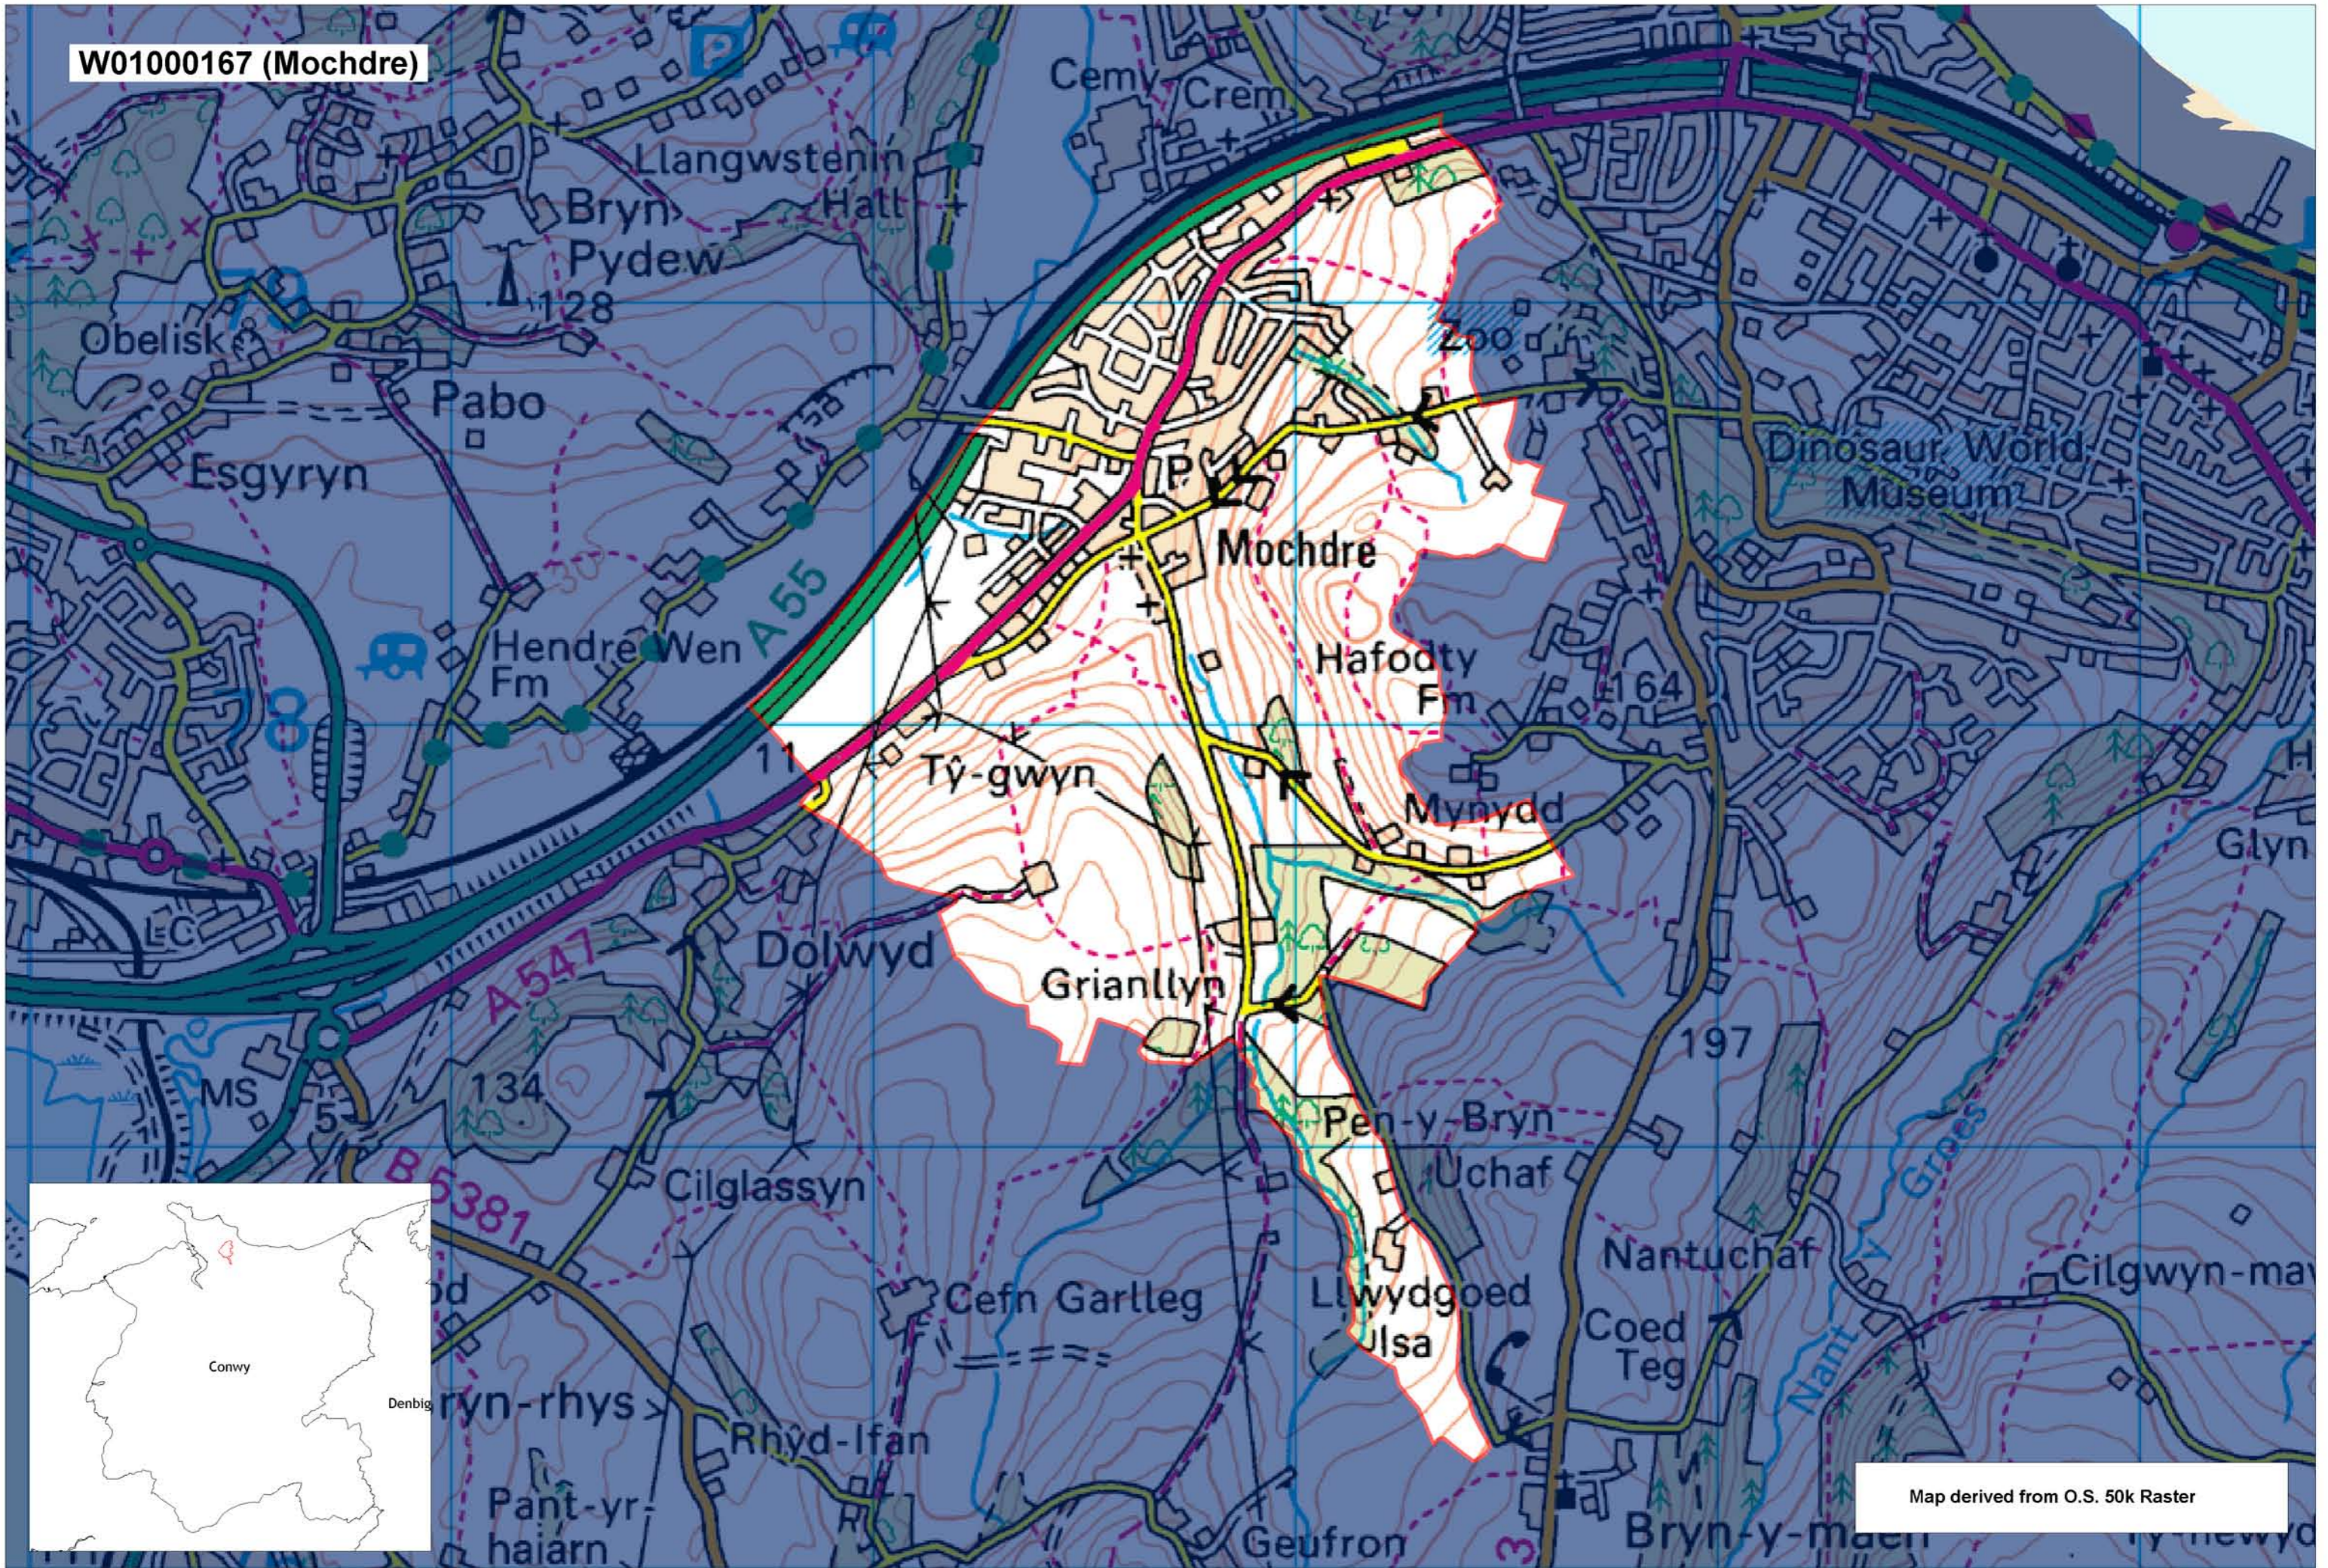

W01000167 (Mochdre)

Map derived from O.S. 50k Raster