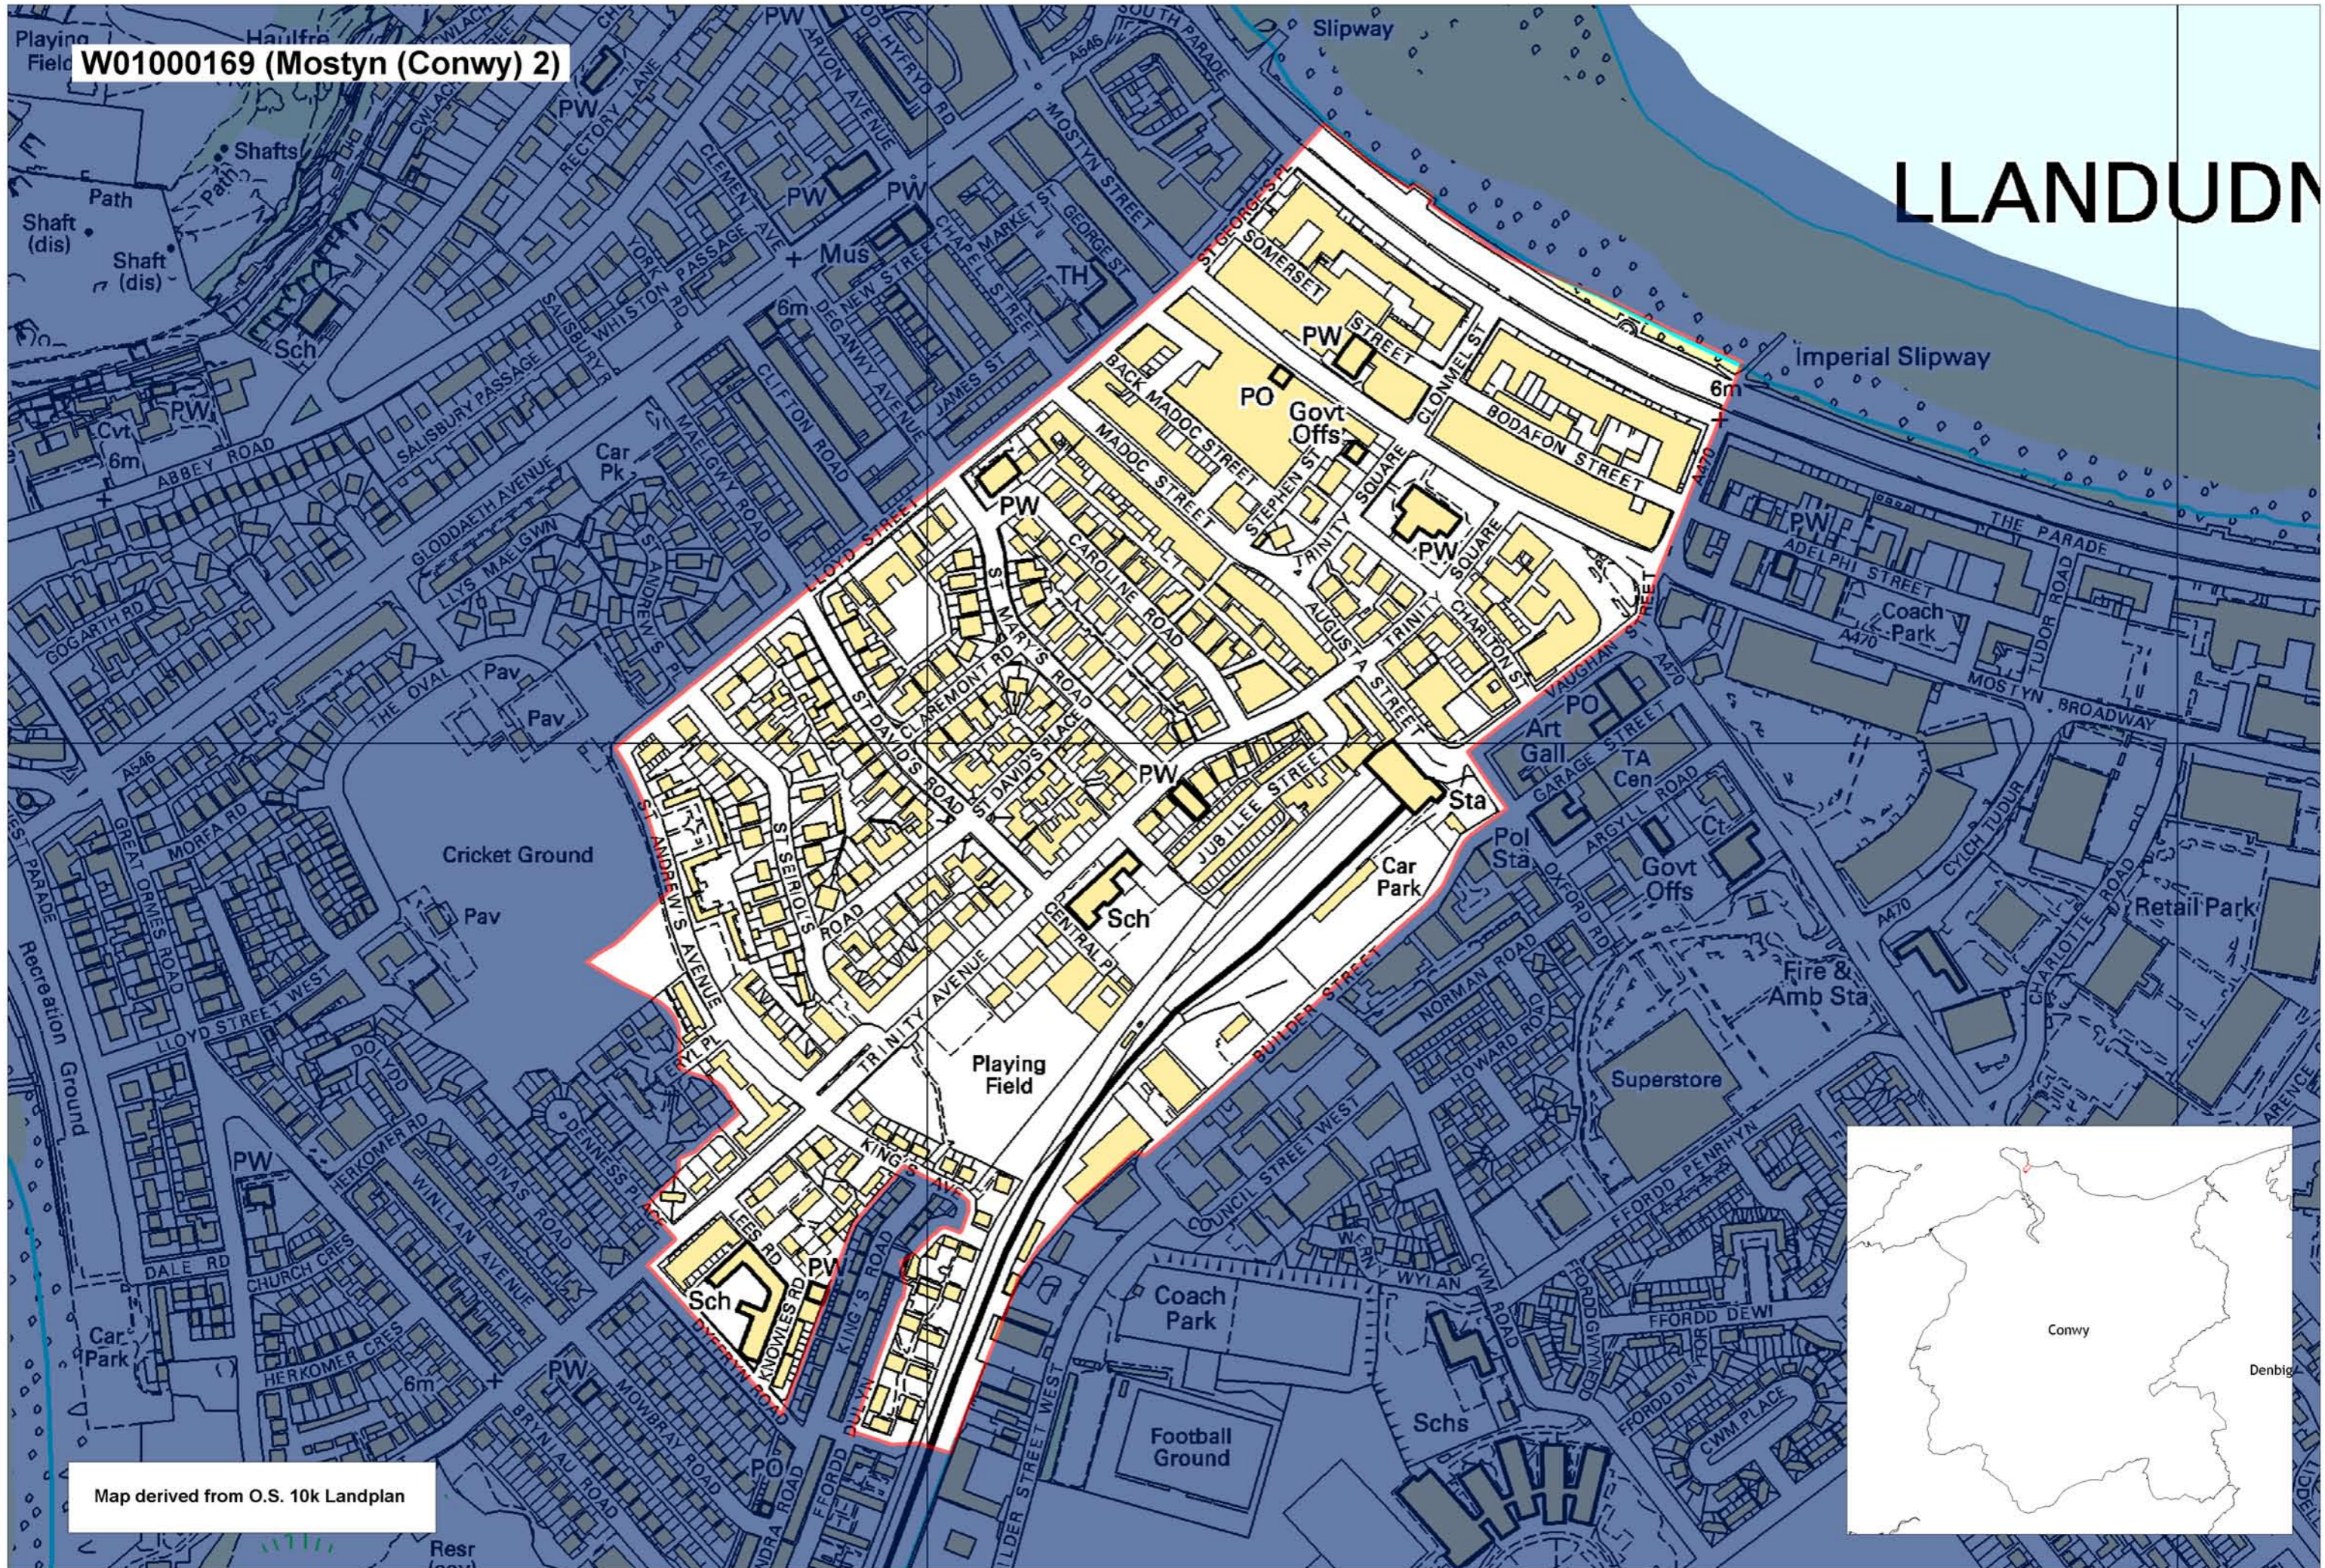

W01000169 (Mostyn (Conwy) 2)

LLANDUDNO

Map derived from O.S. 10k Landplan