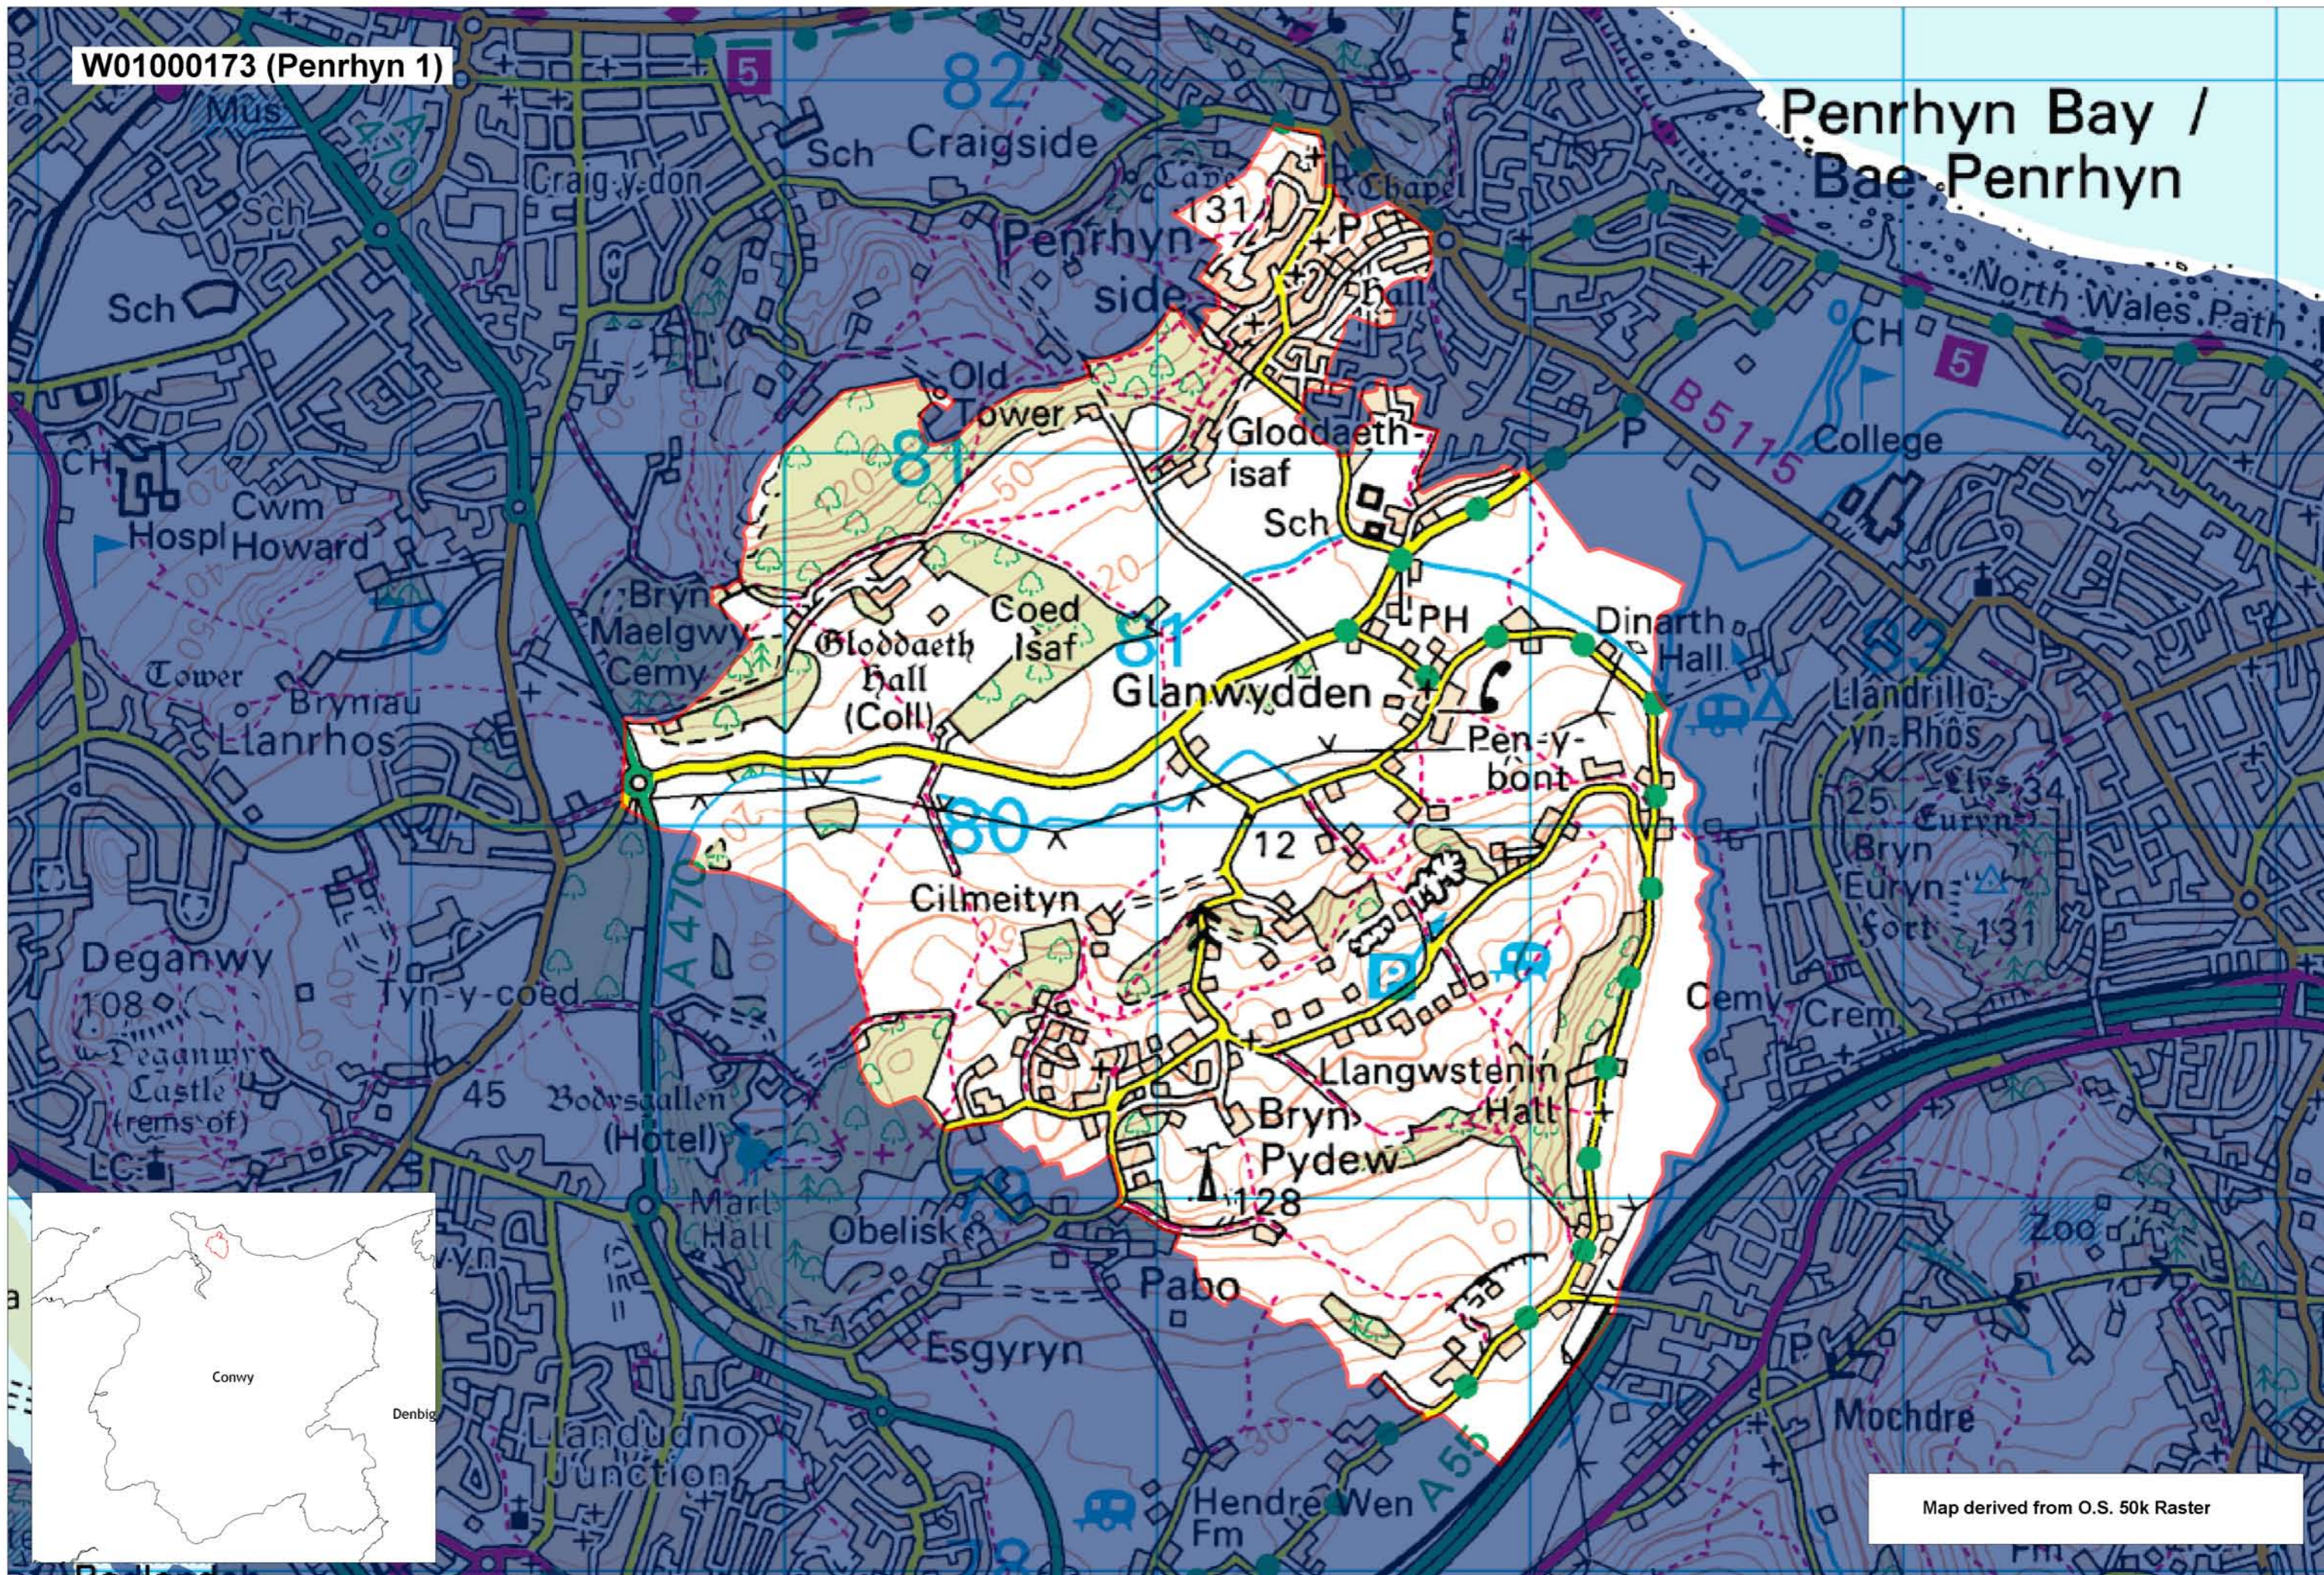

W01000173 (Penrhyn 1)

# Penrhyn Bay / Bae Penrhyn

Map derived from O.S. 50k Raster

This map is based upon the Ordnance Survey material with the permission of Ordnance Survey on behalf of The Controller of Her Majesty's Stationery Office. © Crown copyright 2008. Unauthorised reproduction infringes Crown copyright and may lead to prosecution or civil proceedings. Welsh Assembly Government. Licence Number: 100017916. Mae'r map hwn yn seiliedig ar ddeunydd yr Arolwg Ordnans gyda chaniatâd Arolwg Ordnans ar ran Rheolwr Lyfrau Ei Mawrhydi. © Hawffraint y Goron 2008. Mae atgynhyrchu heb ganiatâd yn torri hawffraint y Goron a gall hyn arwain at erlyniad neu achos sifil. Llywodraeth Cynulliad Cymru. Rhif trwydded 100017916.