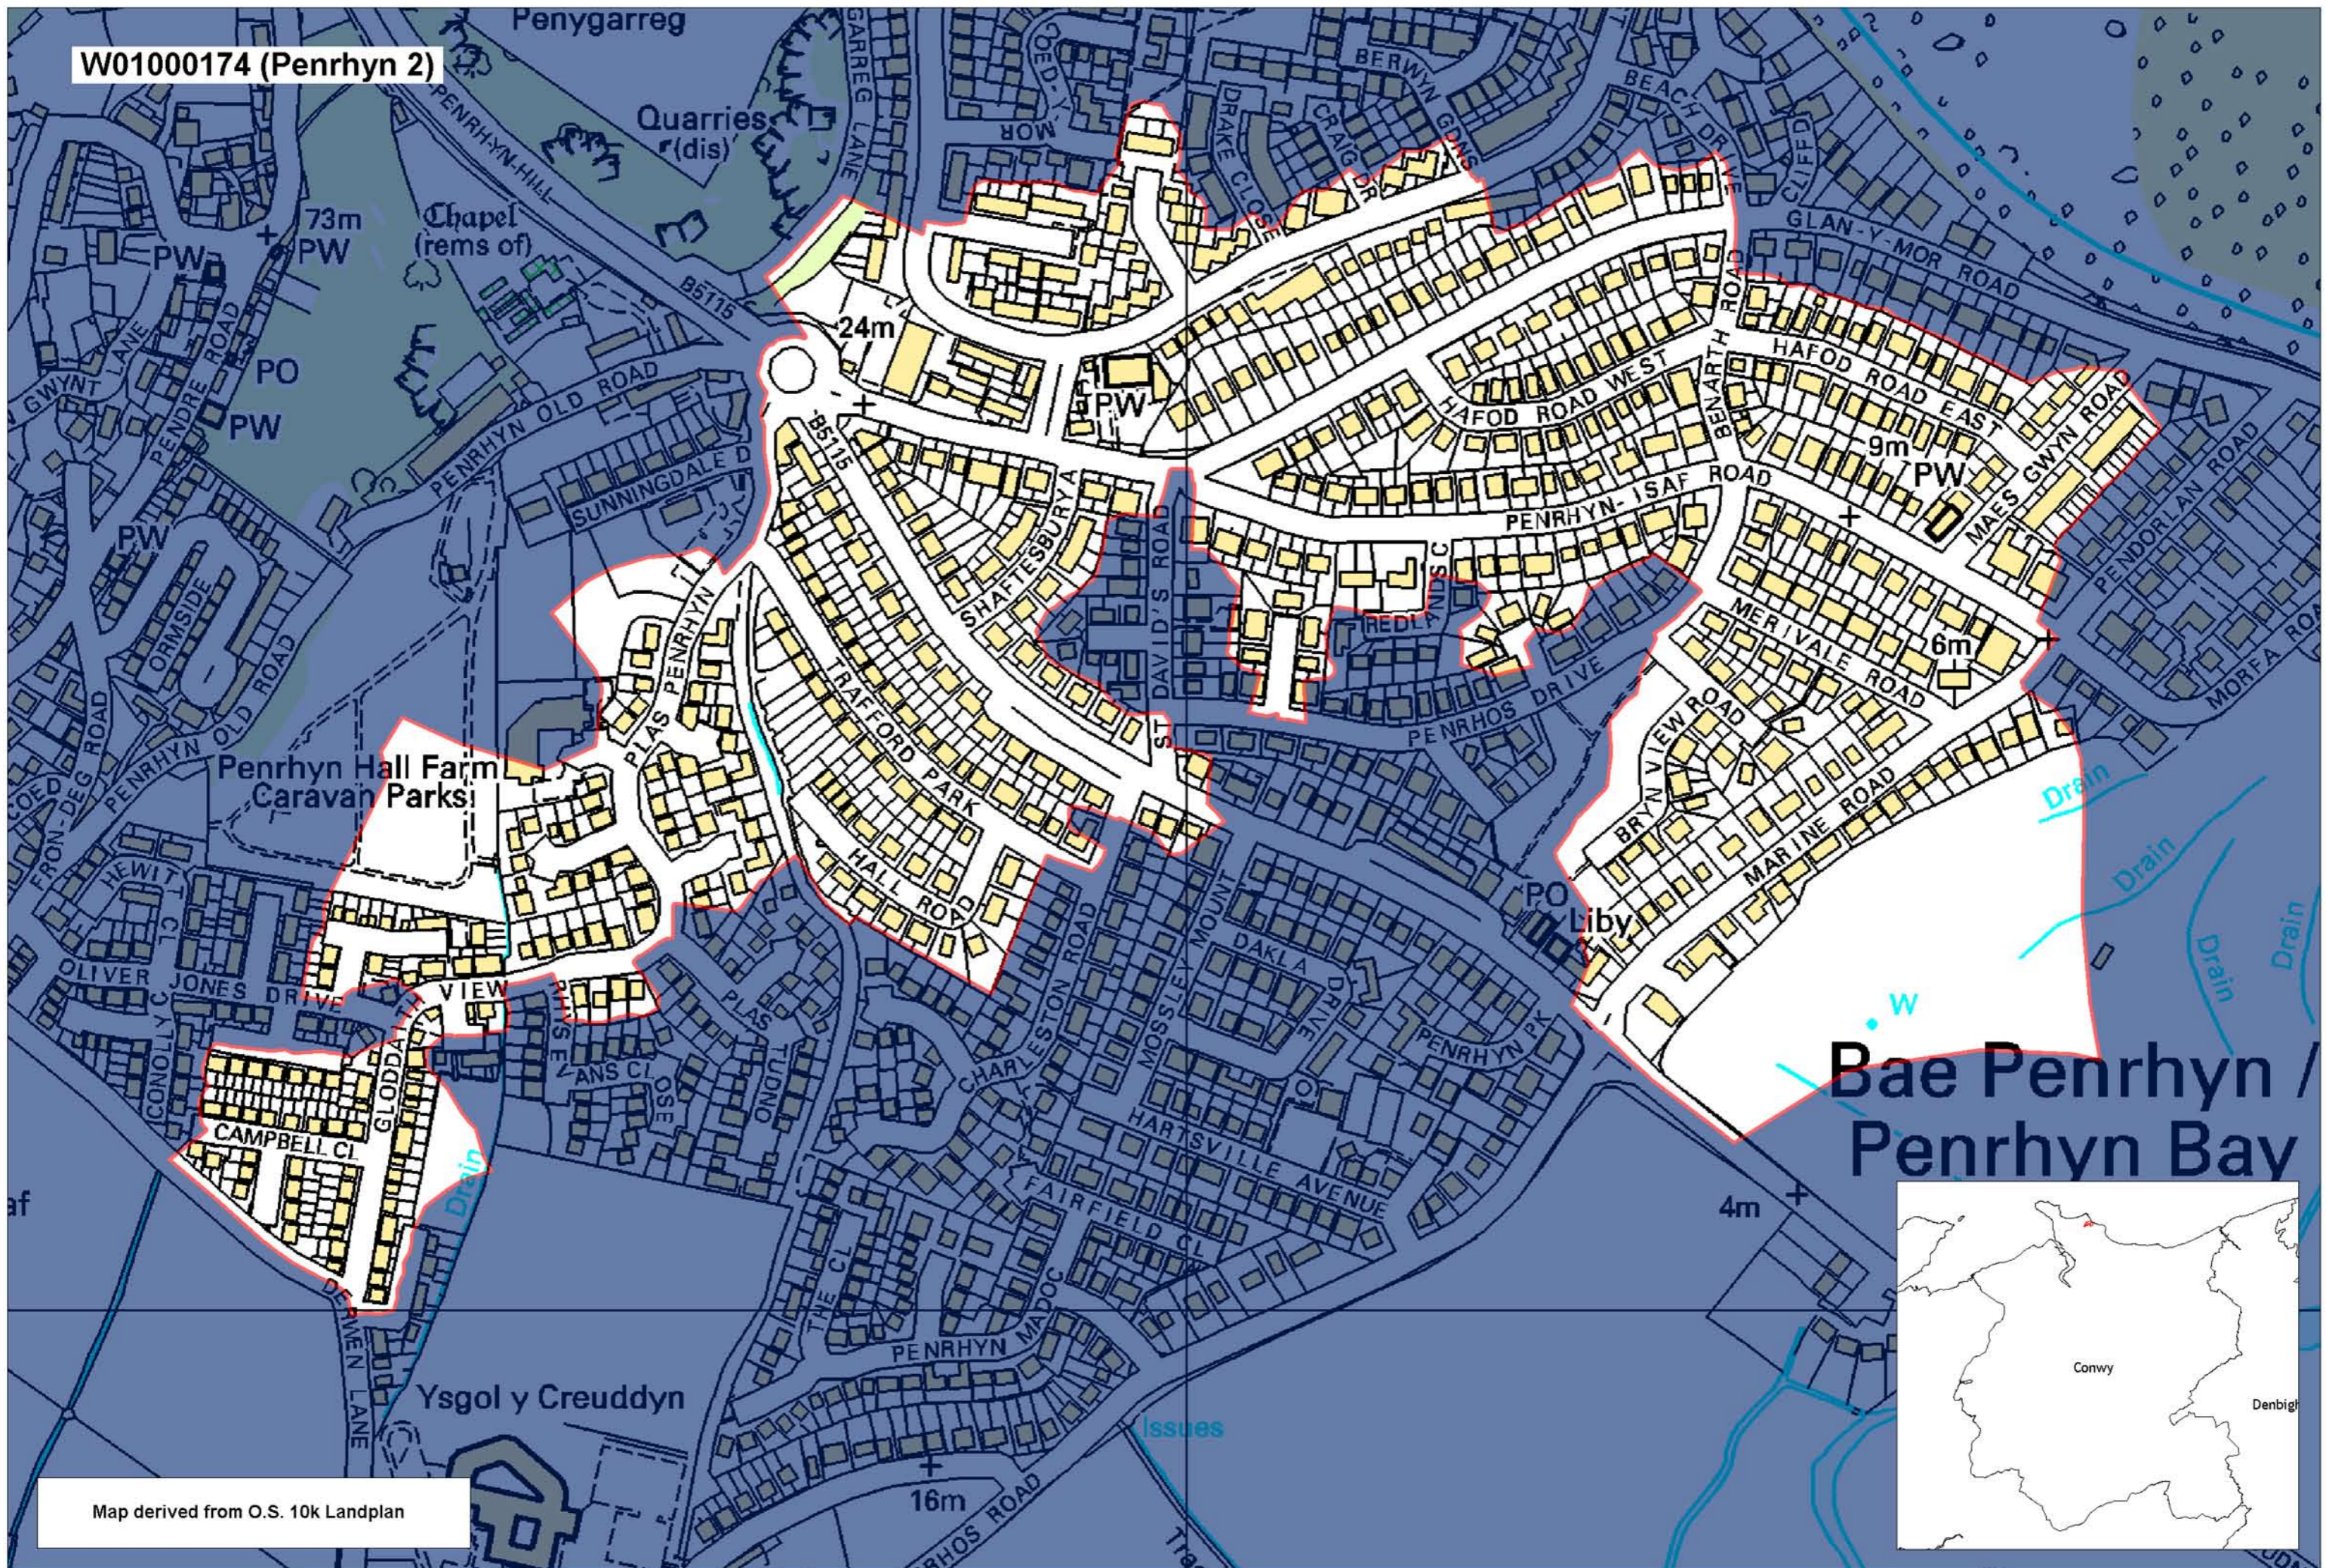

W01000174 (Penrhyn 2)

Bae Penrhyn / Penrhyn Bay

Map derived from O.S. 10k Landplan

This map is based upon the Ordnance Survey material with the permission of Ordnance Survey on behalf of The Controller of Her Majesty's Stationery Office. © Crown copyright 2008. Unauthorised reproduction infringes Crown copyright and may lead to prosecution or civil proceedings. Welsh Assembly Government. Licence Number: 100017916
 Mae'r map hwn yn seiliedig ar ddeunydd yr Arolwg Ordnans gyda chaniatâd Arolwg Ordnans ar ran Rheolwr Llyfrfa Ei Mawrhydi, © Hawlfraint y Goron 2008.
 Mae atgynhyrchu heb ganiatâd yn torri hawffraint y Goron a gall hyn arwain at erlyniad neu achos sifil. Llywodraeth Cynulliad Cymru. Rhif trwydded 100017916.

Produced by Cartographics, Statistical Directorate, Welsh Assembly Government
 Cynhyrwyd gan Cartograffeg, Y Gyfanyddiaeth Ystadegol, Llywodraeth Cynulliad Cymru