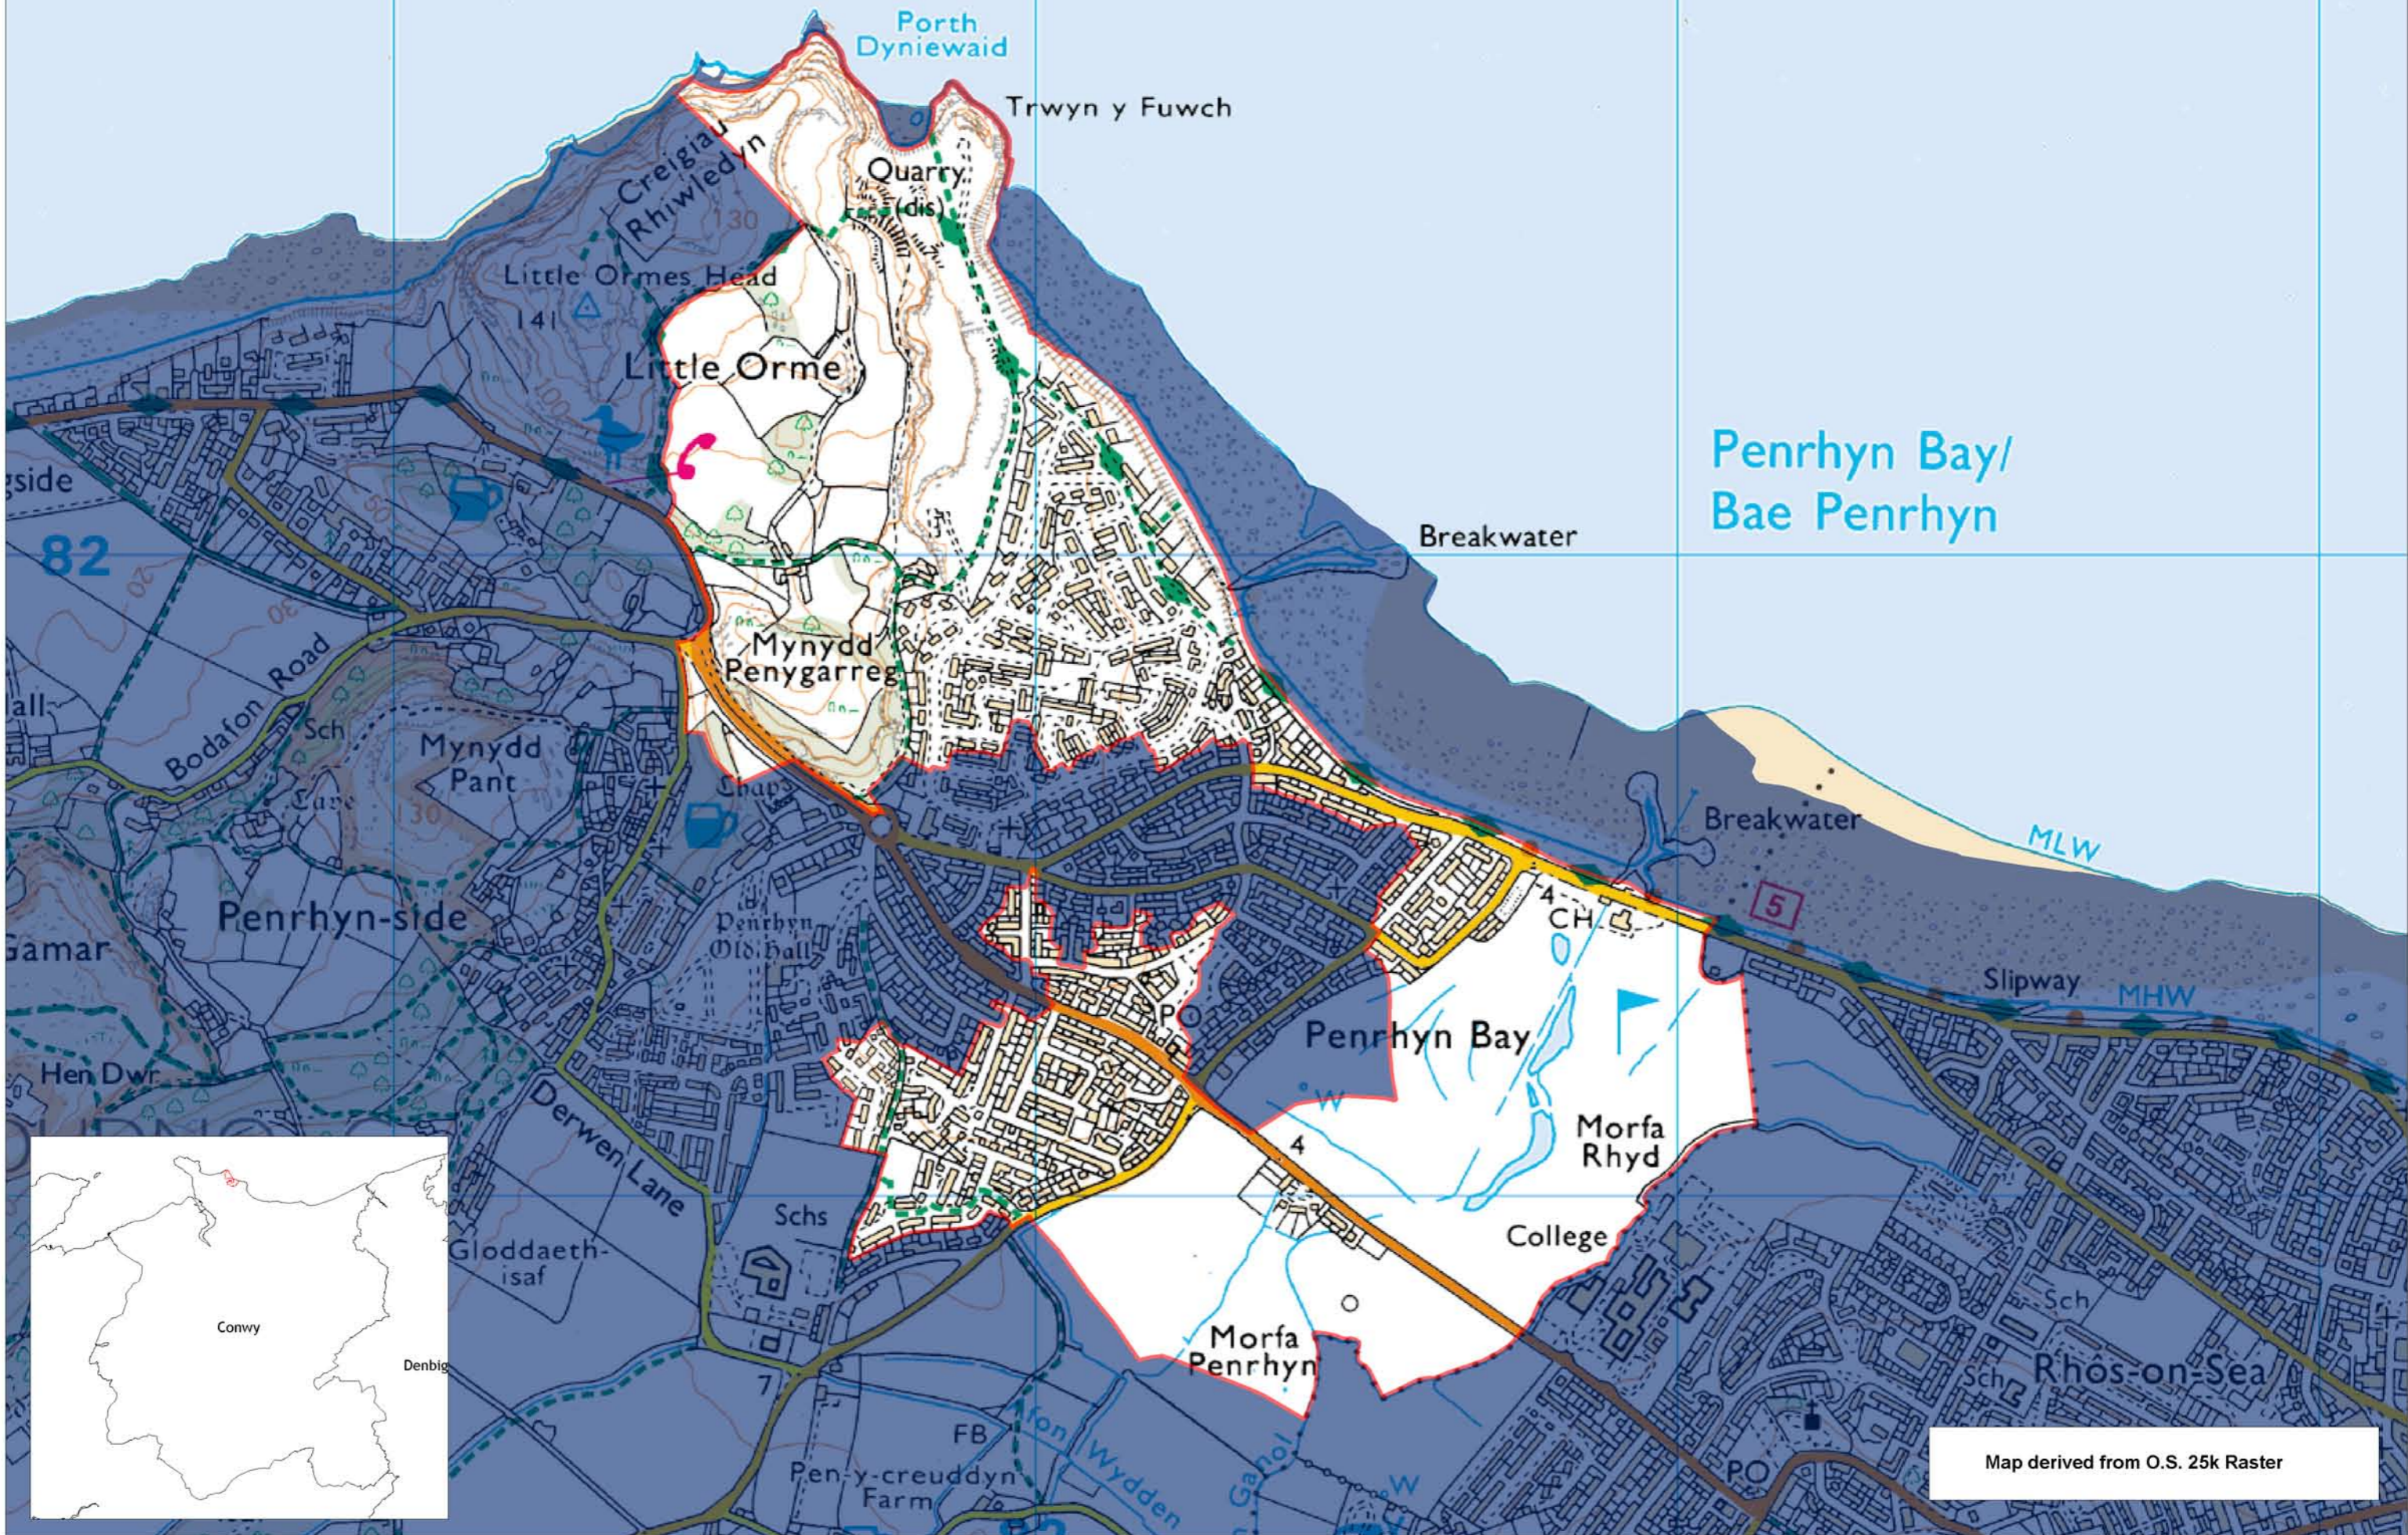

W01000175 (Penrhyn 3)

Map derived from O.S. 25k Raster