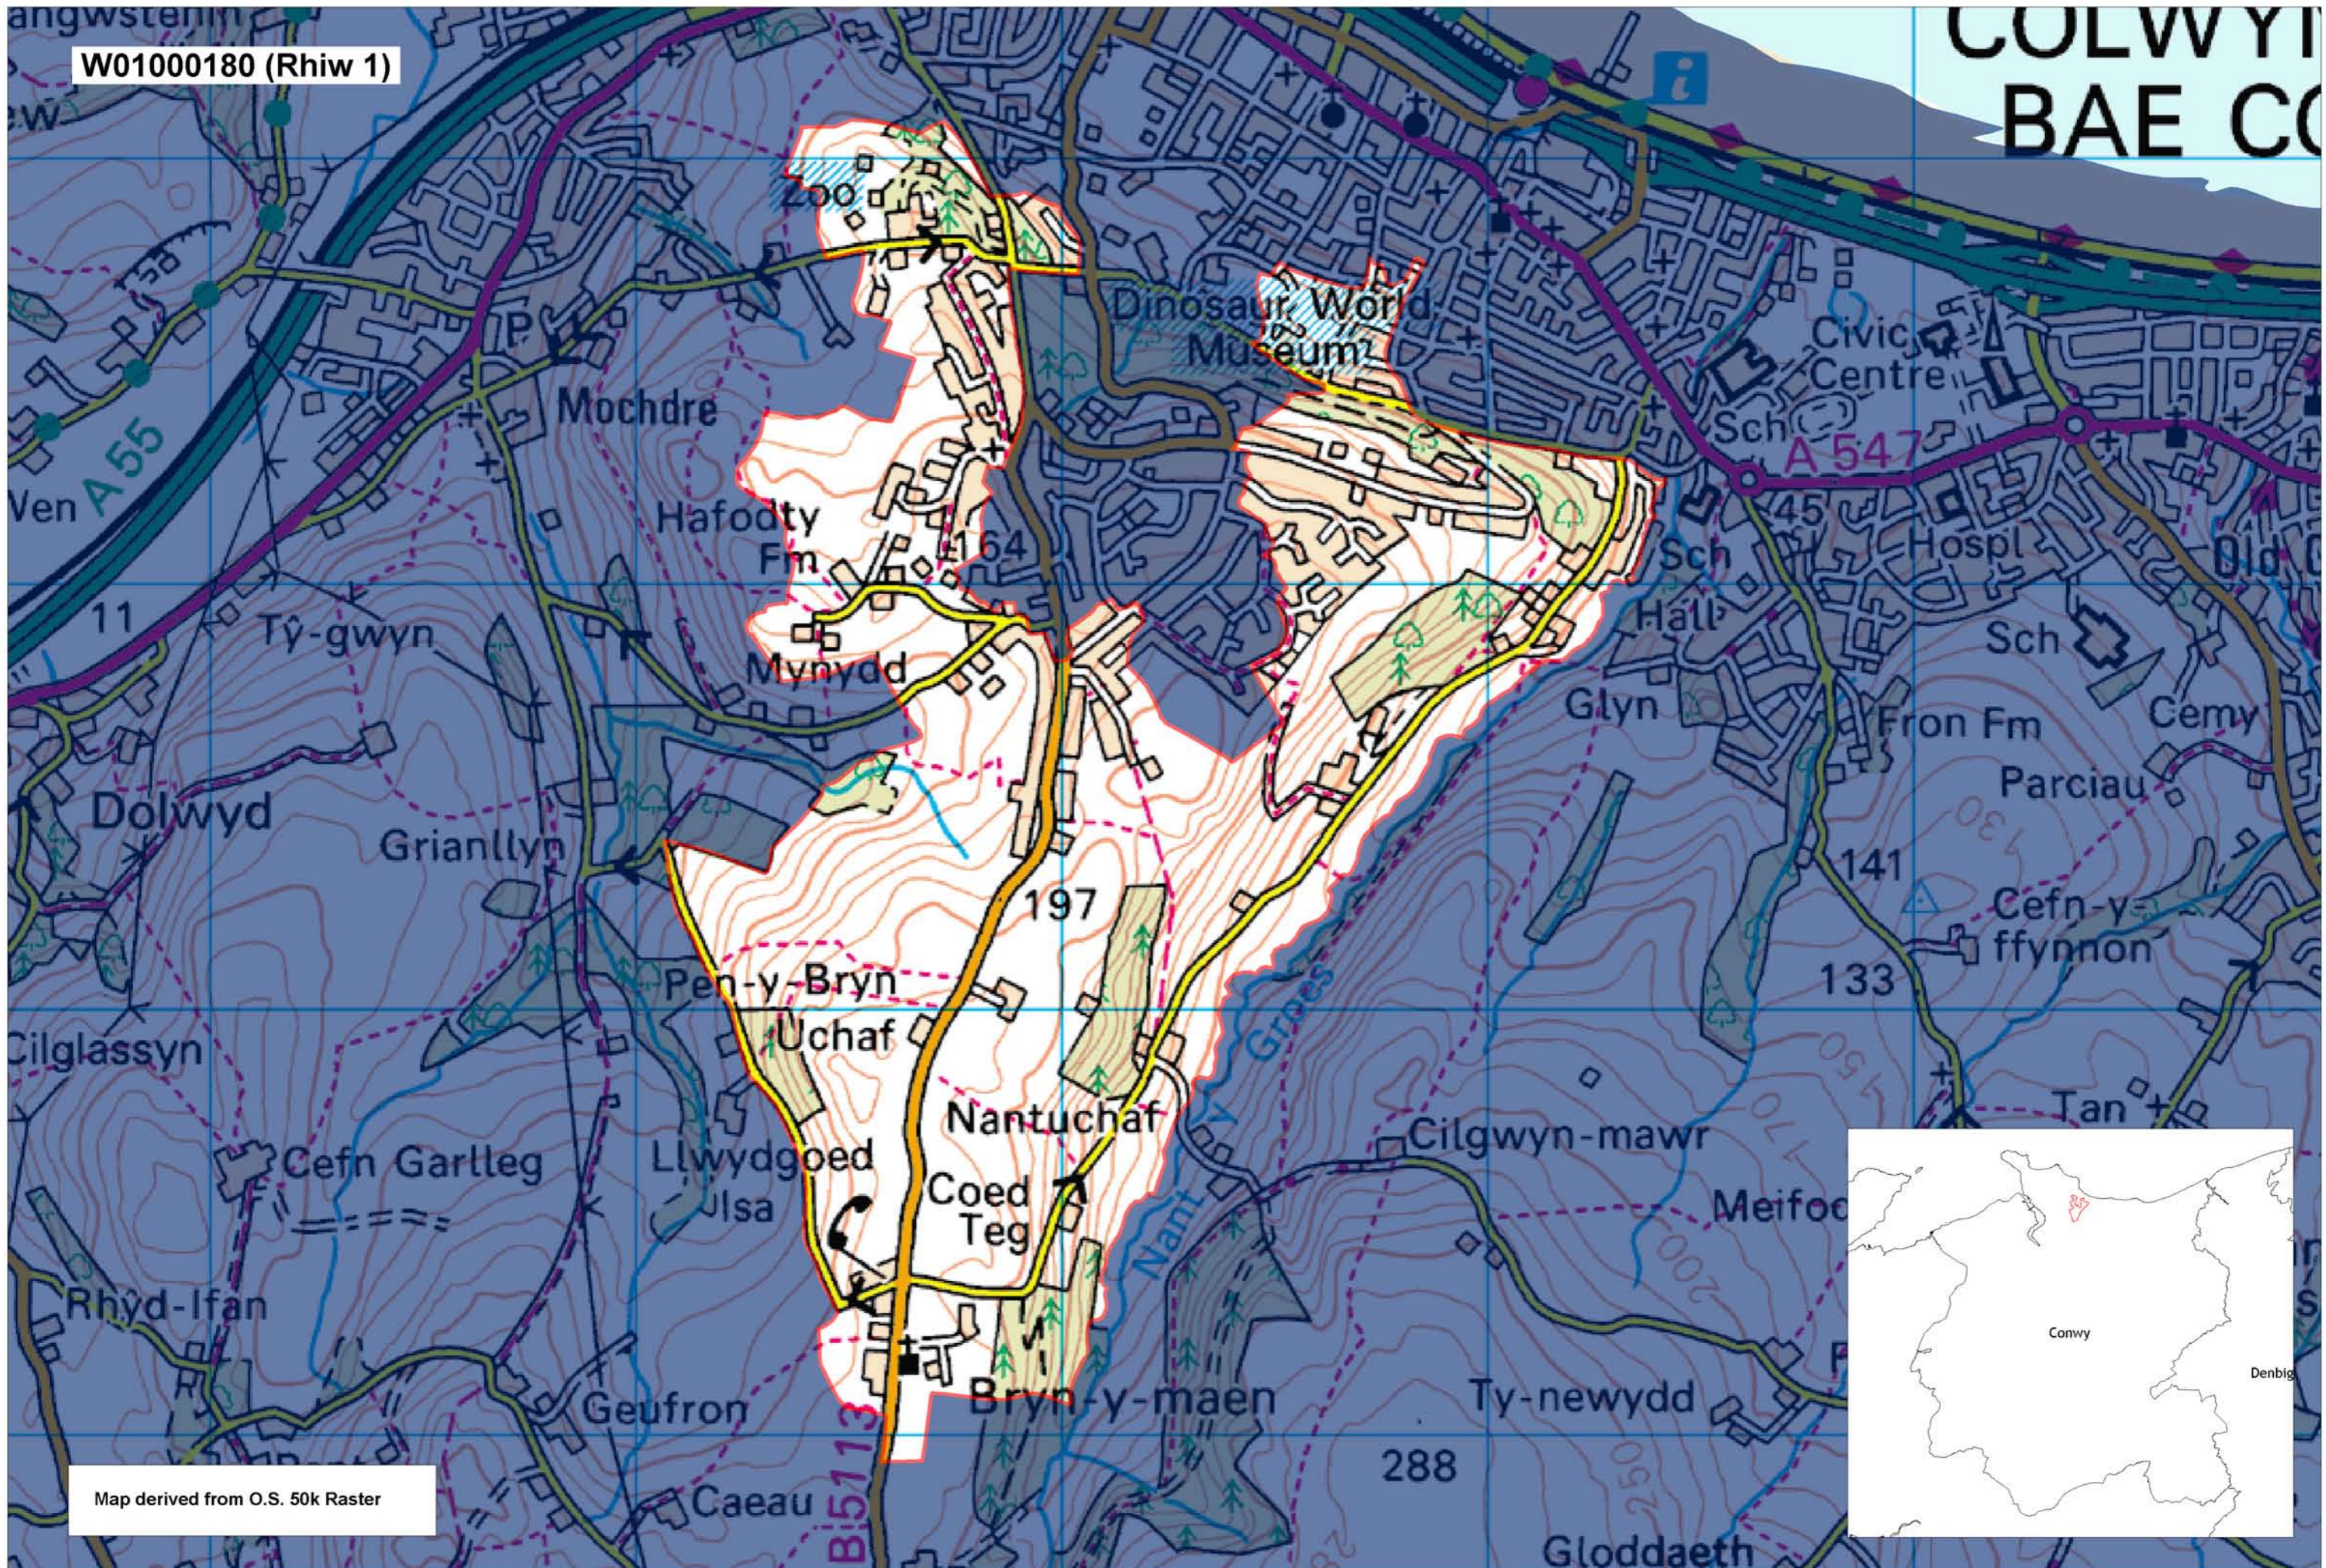

W01000180 (Rhiw 1)

COLWYD
BAE CO

Map derived from O.S. 50k Raster

This map is based upon the Ordnance Survey material with the permission of Ordnance Survey on behalf of The Controller of Her Majesty's Stationery Office. © Crown copyright 2008. Unauthorised reproduction infringes Crown copyright and may lead to prosecution or civil proceedings. Welsh Assembly Government. Licence Number: 100017916
 Mae'r map hwn yn seiliedig ar ddeunydd yr Arolwg Ordnans gyda chaniatâd Arolwg Ordnans ar ran Rheolwr Lyfrau Ei Mawrhydi. © Hawffraint y Goron 2008.
 Mae atgynhyrchu heb ganiatâd yn torri hawffraint y Goron a gall hyn arwain at erlyniad neu achos sifil. Llywodraeth Cynulliad Cymru. Rhif trwydded 100017916.

Produced by Cartographics, Statistical Directorate, Welsh Assembly Government
 Cynhyrchwyd gan Cartograffeg, Y Gytarwyddiaeth Ystadegol, Llywodraeth Cynulliad Cymru