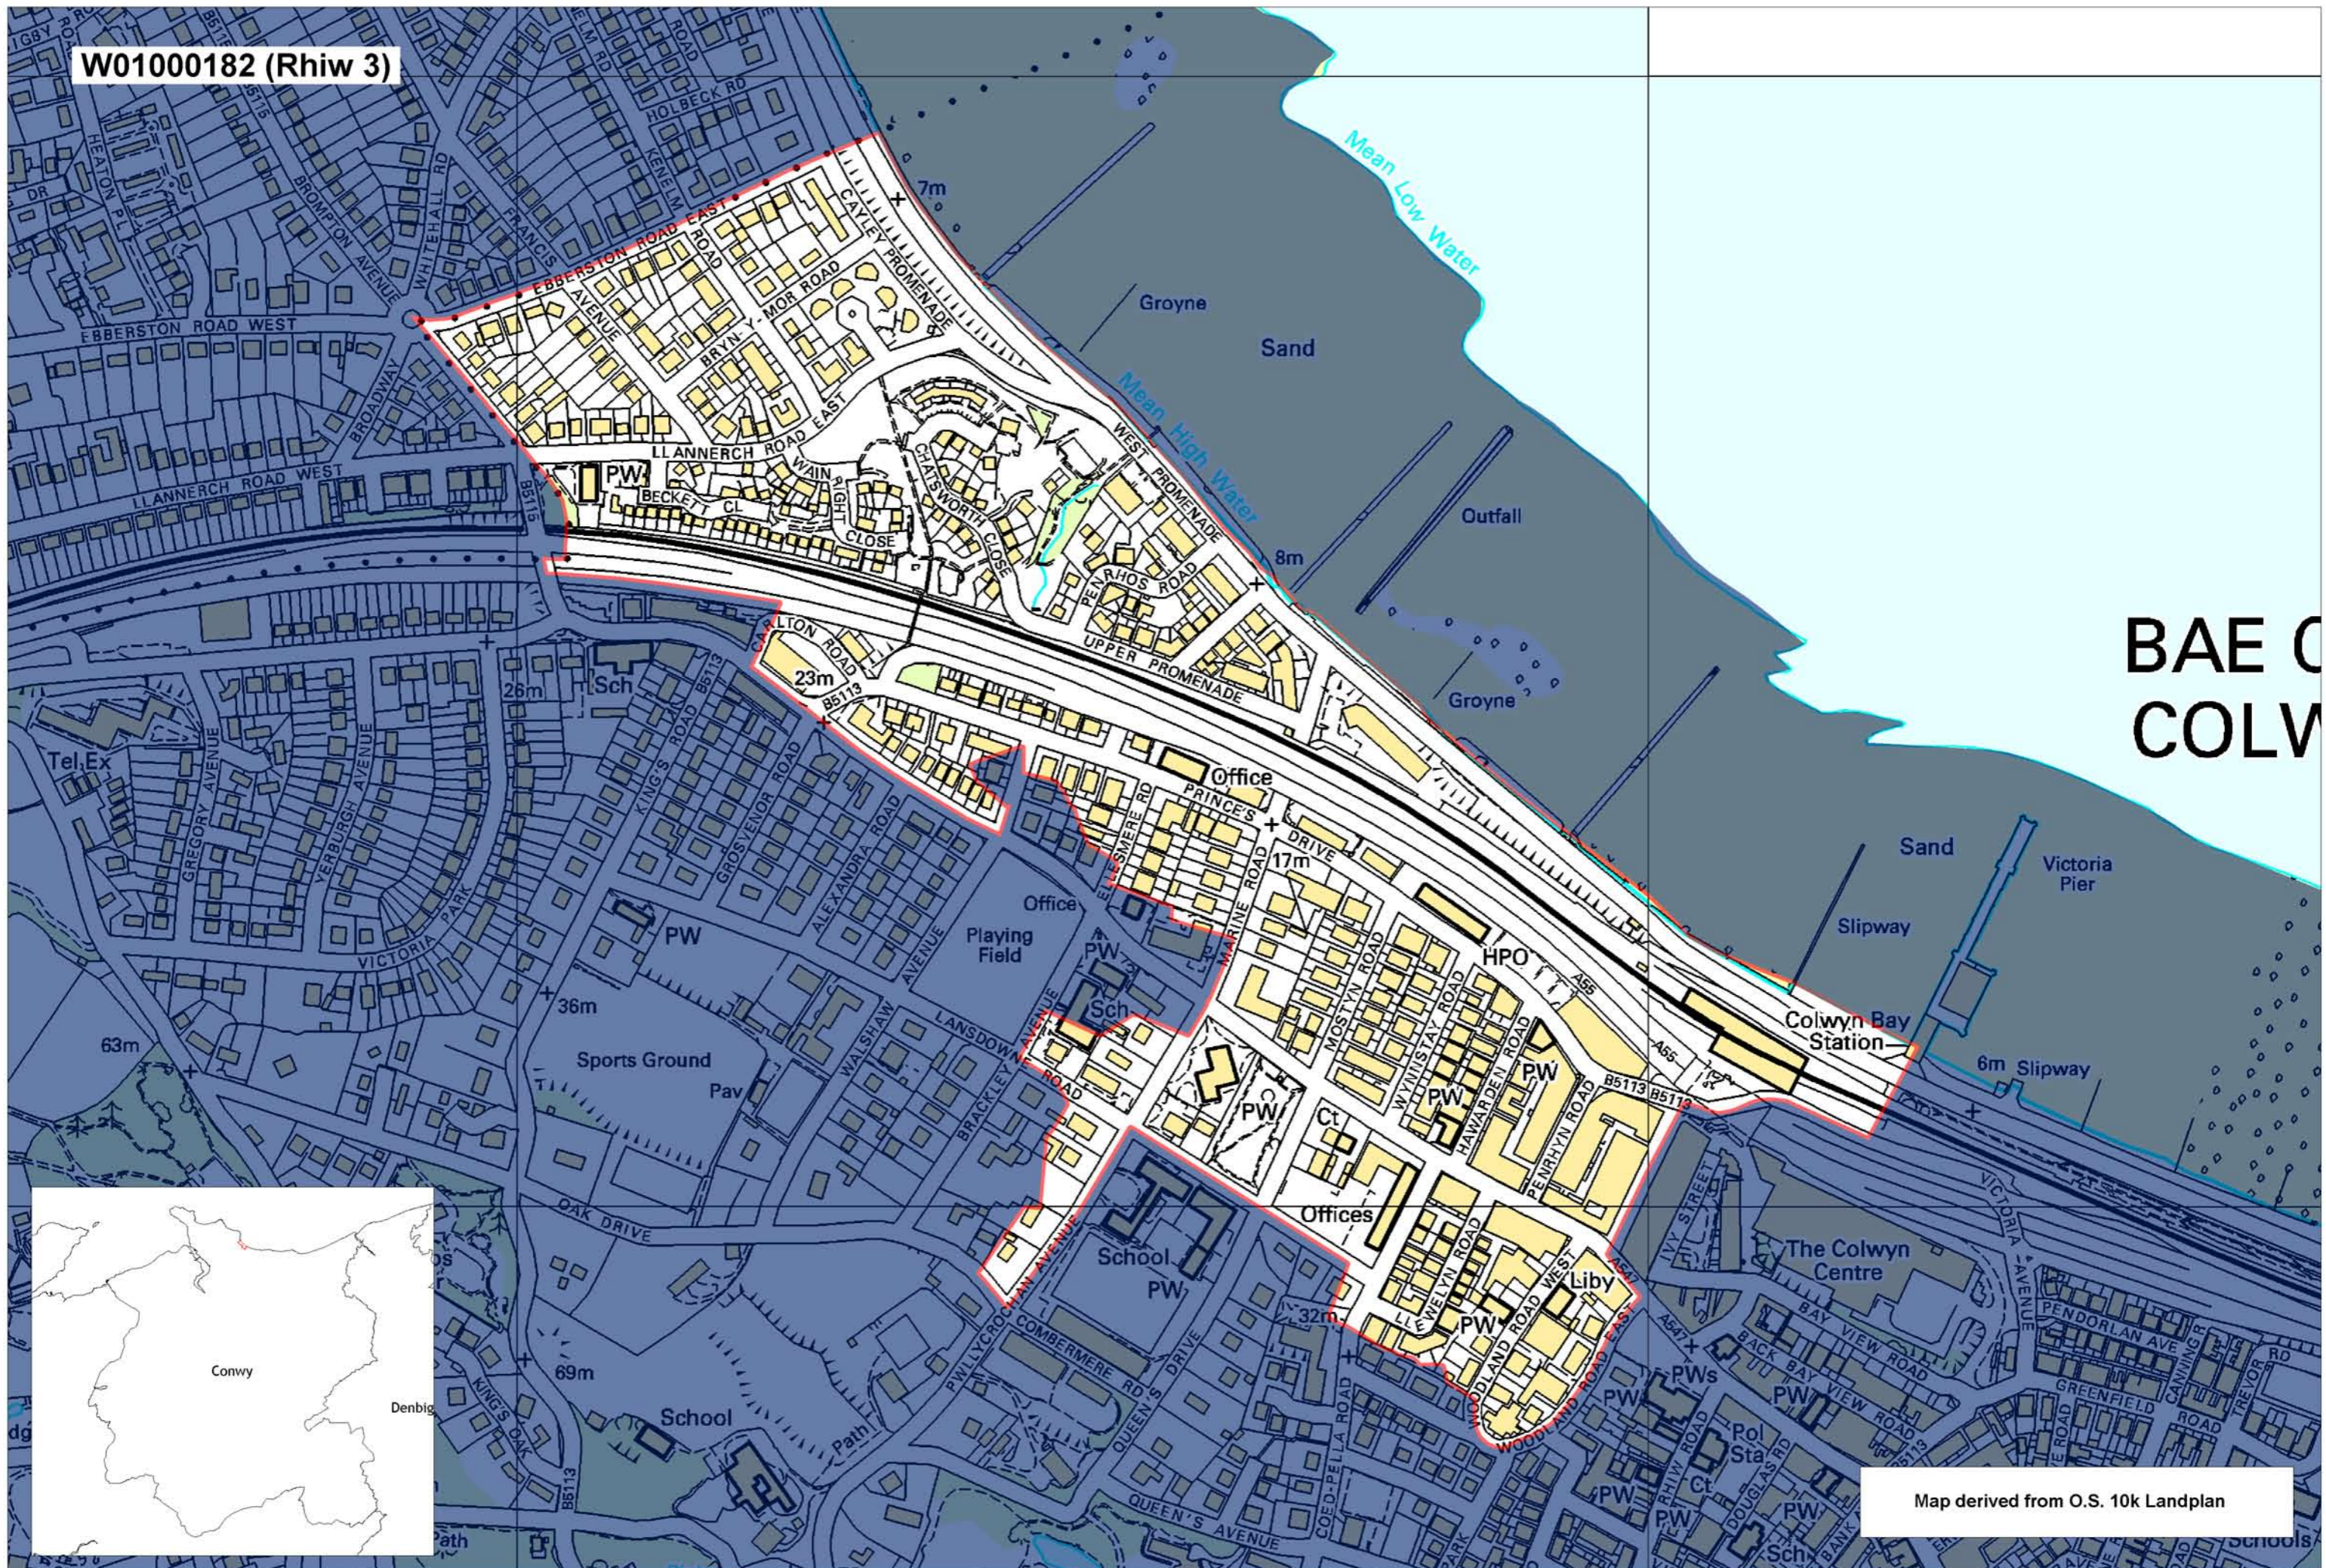

W01000182 (Rhiw 3)

# BAE COLWYN

Map derived from O.S. 10k Landplan

This map is based upon the Ordnance Survey material with the permission of Ordnance Survey on behalf of The Controller of Her Majesty's Stationery Office. © Crown copyright 2008. Unauthorised reproduction infringes Crown copyright and may lead to prosecution or civil proceedings. Welsh Assembly Government. Licence Number: 100017916. Mae'r map hwn yn seiliedig ar ddeunydd yr Arolwg Ordnans gyda chaniatâd Arolwg Ordnans ar ran Rheolwr Llyfrfa Ei Mawrhydi. © Hawffraint y Goron 2008. Mae atgynhyrchu heb ganiatâd yn torri hawffraint y Goron a gall hyn arwain at erlyniad neu achos sifil. Llywodraeth Cynulliad Cymru. Rhif trwydded 100017916.