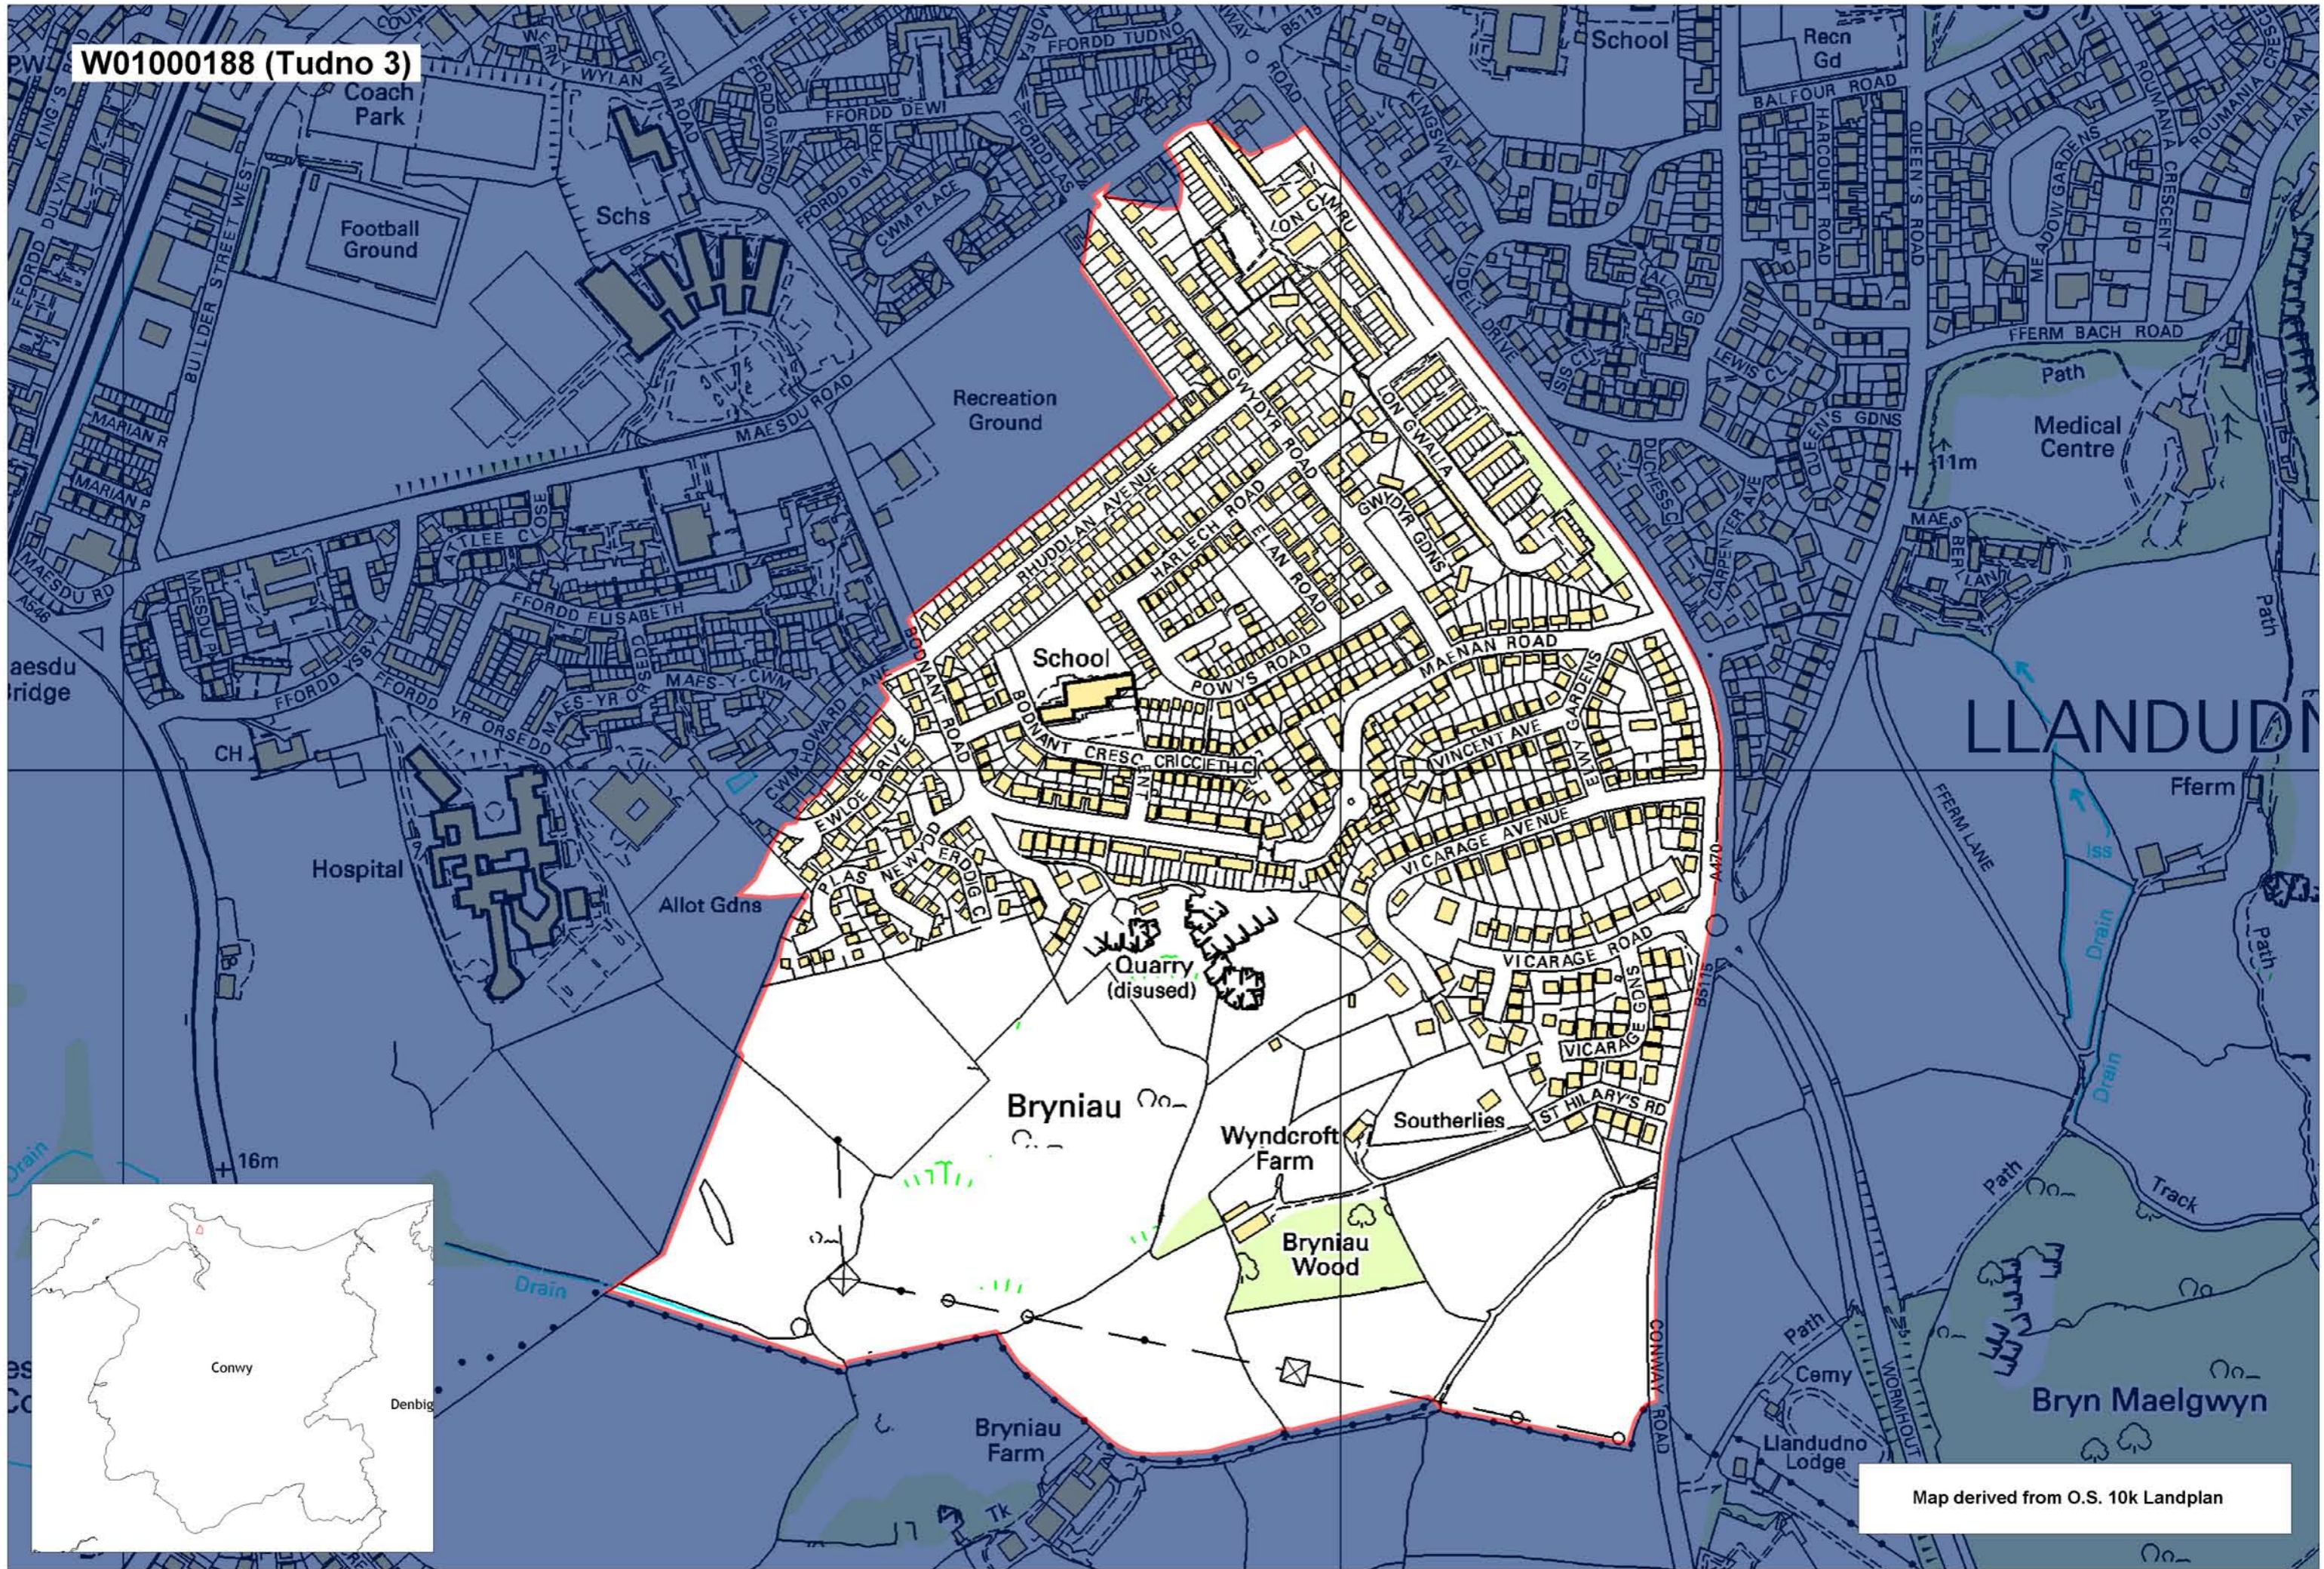

W01000188 (Tudno 3)

Map derived from O.S. 10k Landplan

Produced by Cartographics, Statistical Directorate, Welsh Assembly Government. Cynhyrchwyd gan Cartograffeg, Y Gyfarwyddiaeth Ystadegol, Llywodraeth Cynulliad Cymru.