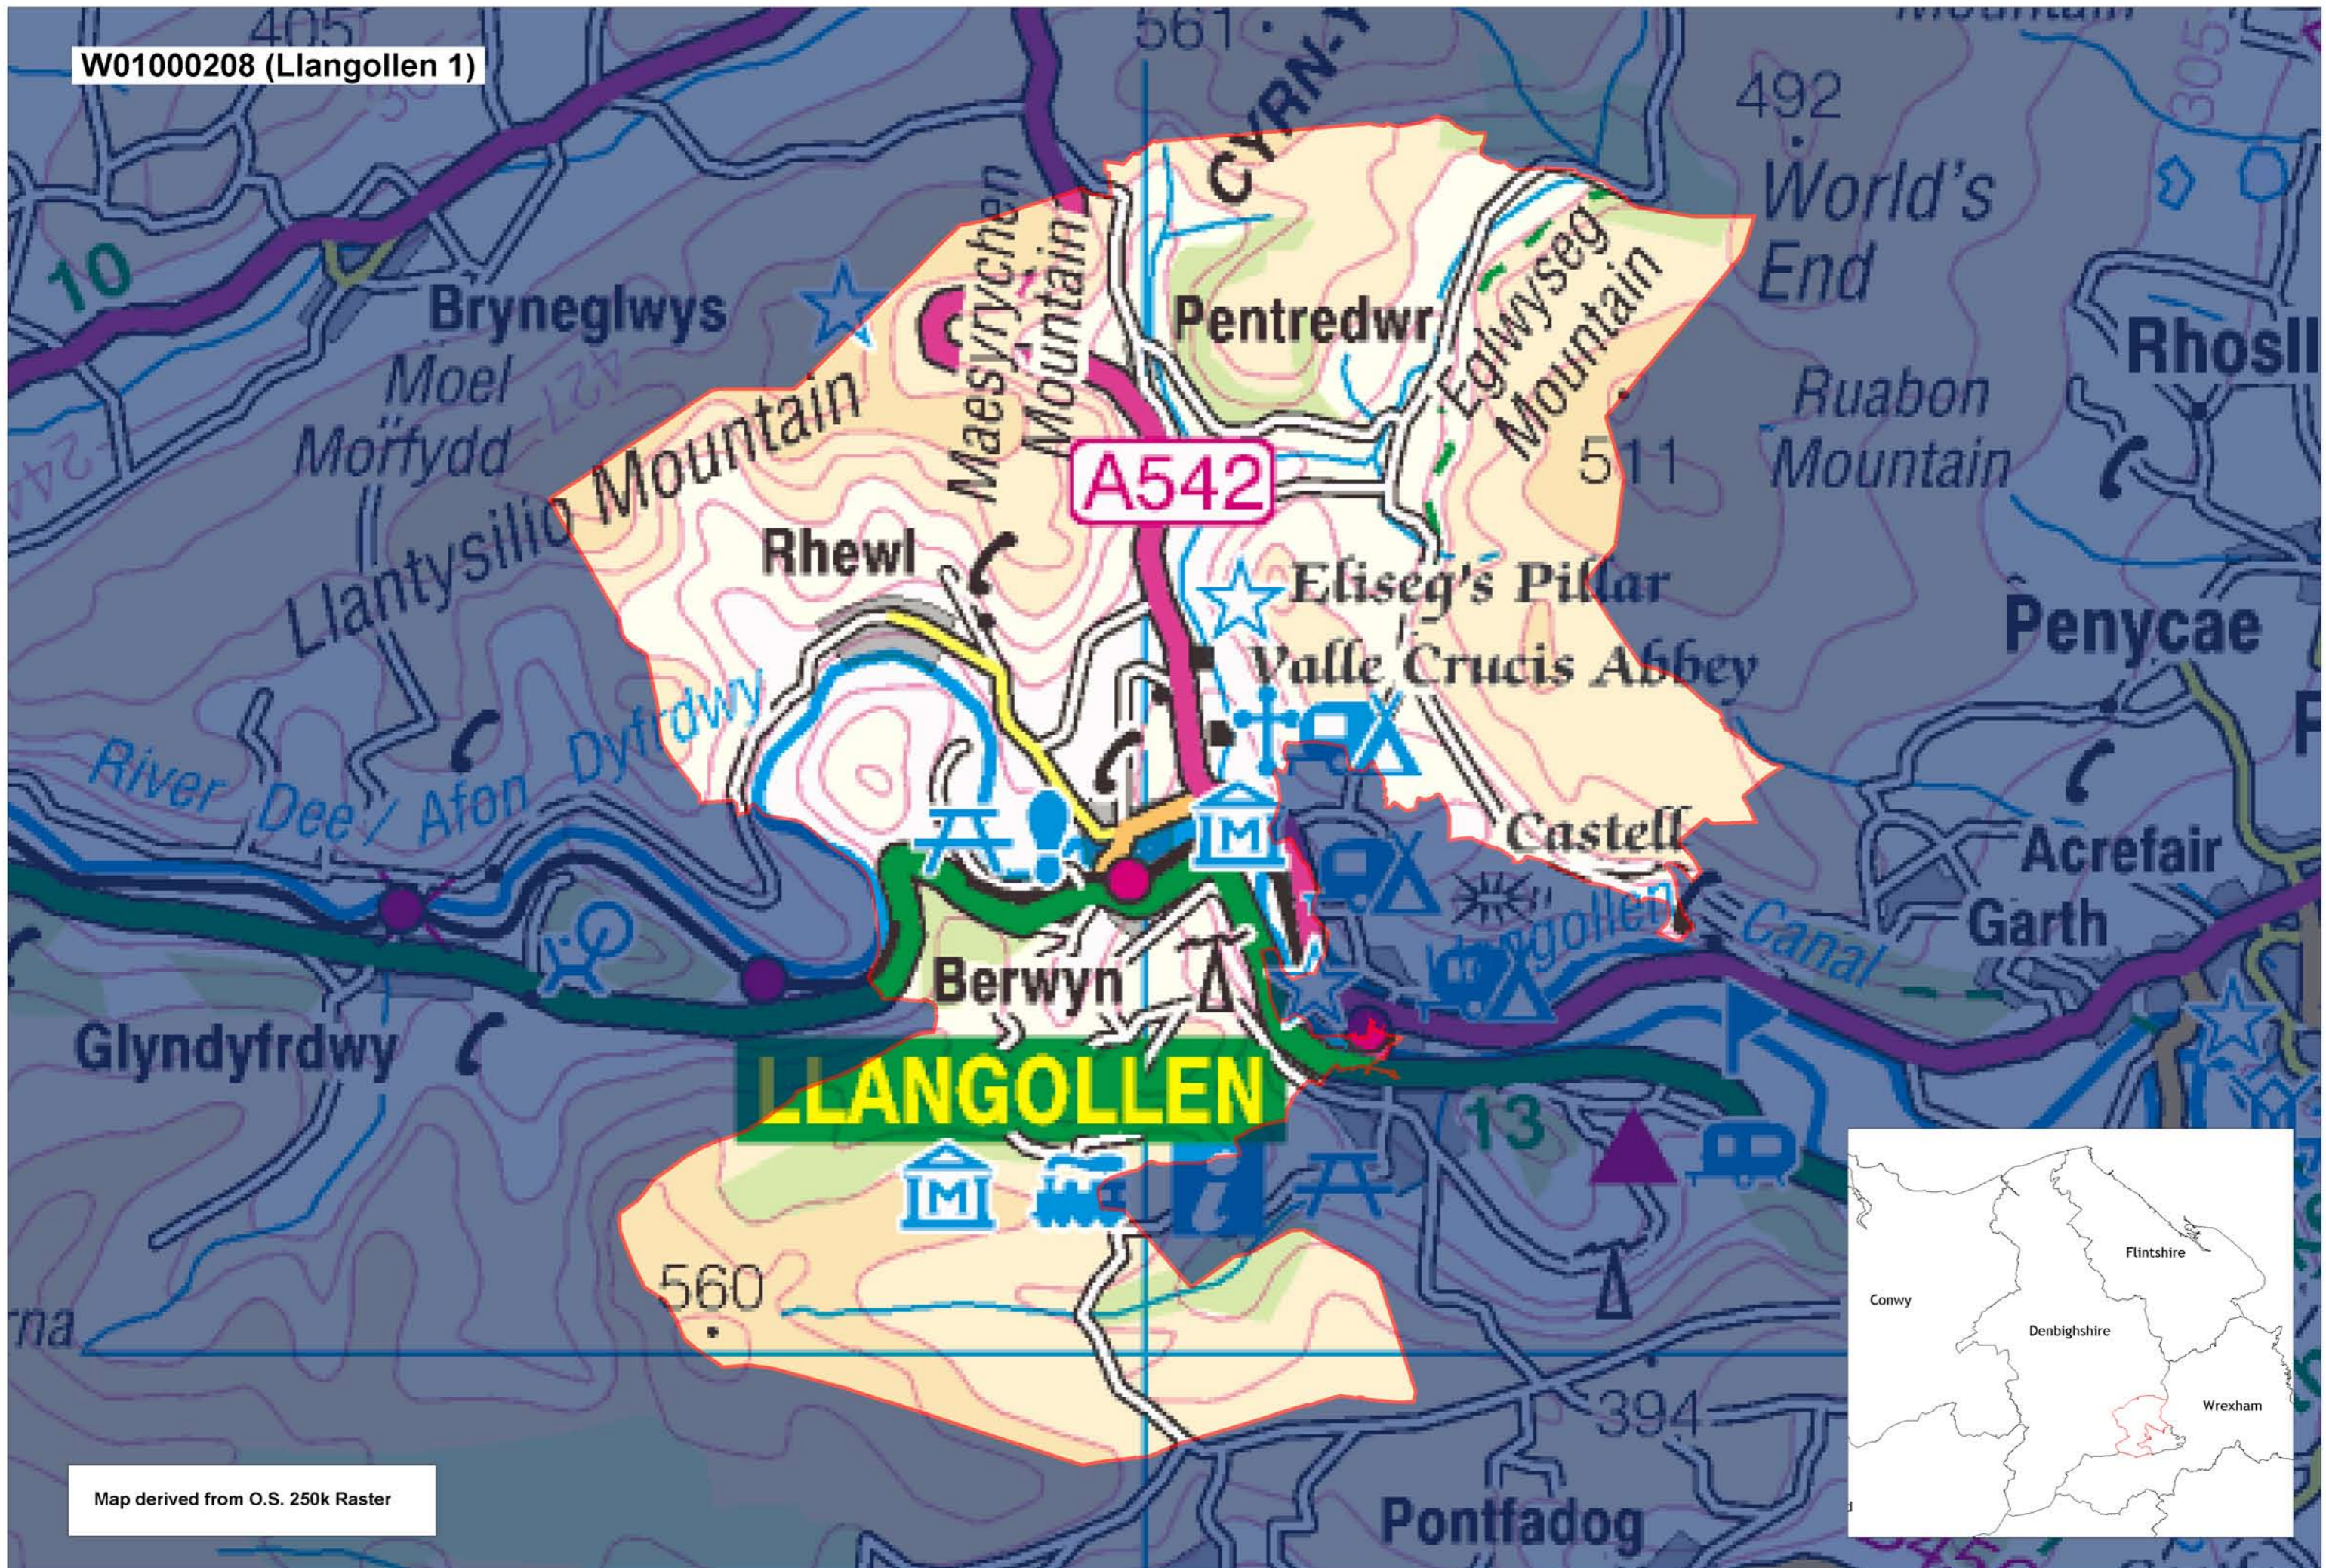

W01000208 (Llangollen 1)

Map derived from O.S. 250k Raster

This map is based upon the Ordnance Survey material with the permission of Ordnance Survey on behalf of The Controller of Her Majesty's Stationery Office. © Crown copyright 2008. Unauthorised reproduction infringes Crown copyright and may lead to prosecution or civil proceedings. Welsh Assembly Government. Licence Number: 100017916
 Mae'r map hwn yn seiliedig ar ddeunydd yr Arolwg Ordnans gyda chaniatâd Arolwg Ordnans ar ran Rheolwr Lyfrau El Mawrhyd, © Hawffraint y Goron 2008.
 Mae atgynhyrchu heb ganiatâd yn torri hawffraint y Goron a gall hyn arwain at erlyniad neu achos sifil. Llywodraeth Cynulliad Cymru. Rhif trwydded 100017916.

Produced by Cartographics, Statistical Directorate, Welsh Assembly Government
 Cynhyrchwyd gan Cartograffeg, Y Gytarwyddiaeth Ystadegol, Llywodraeth Cynulliad Cymru