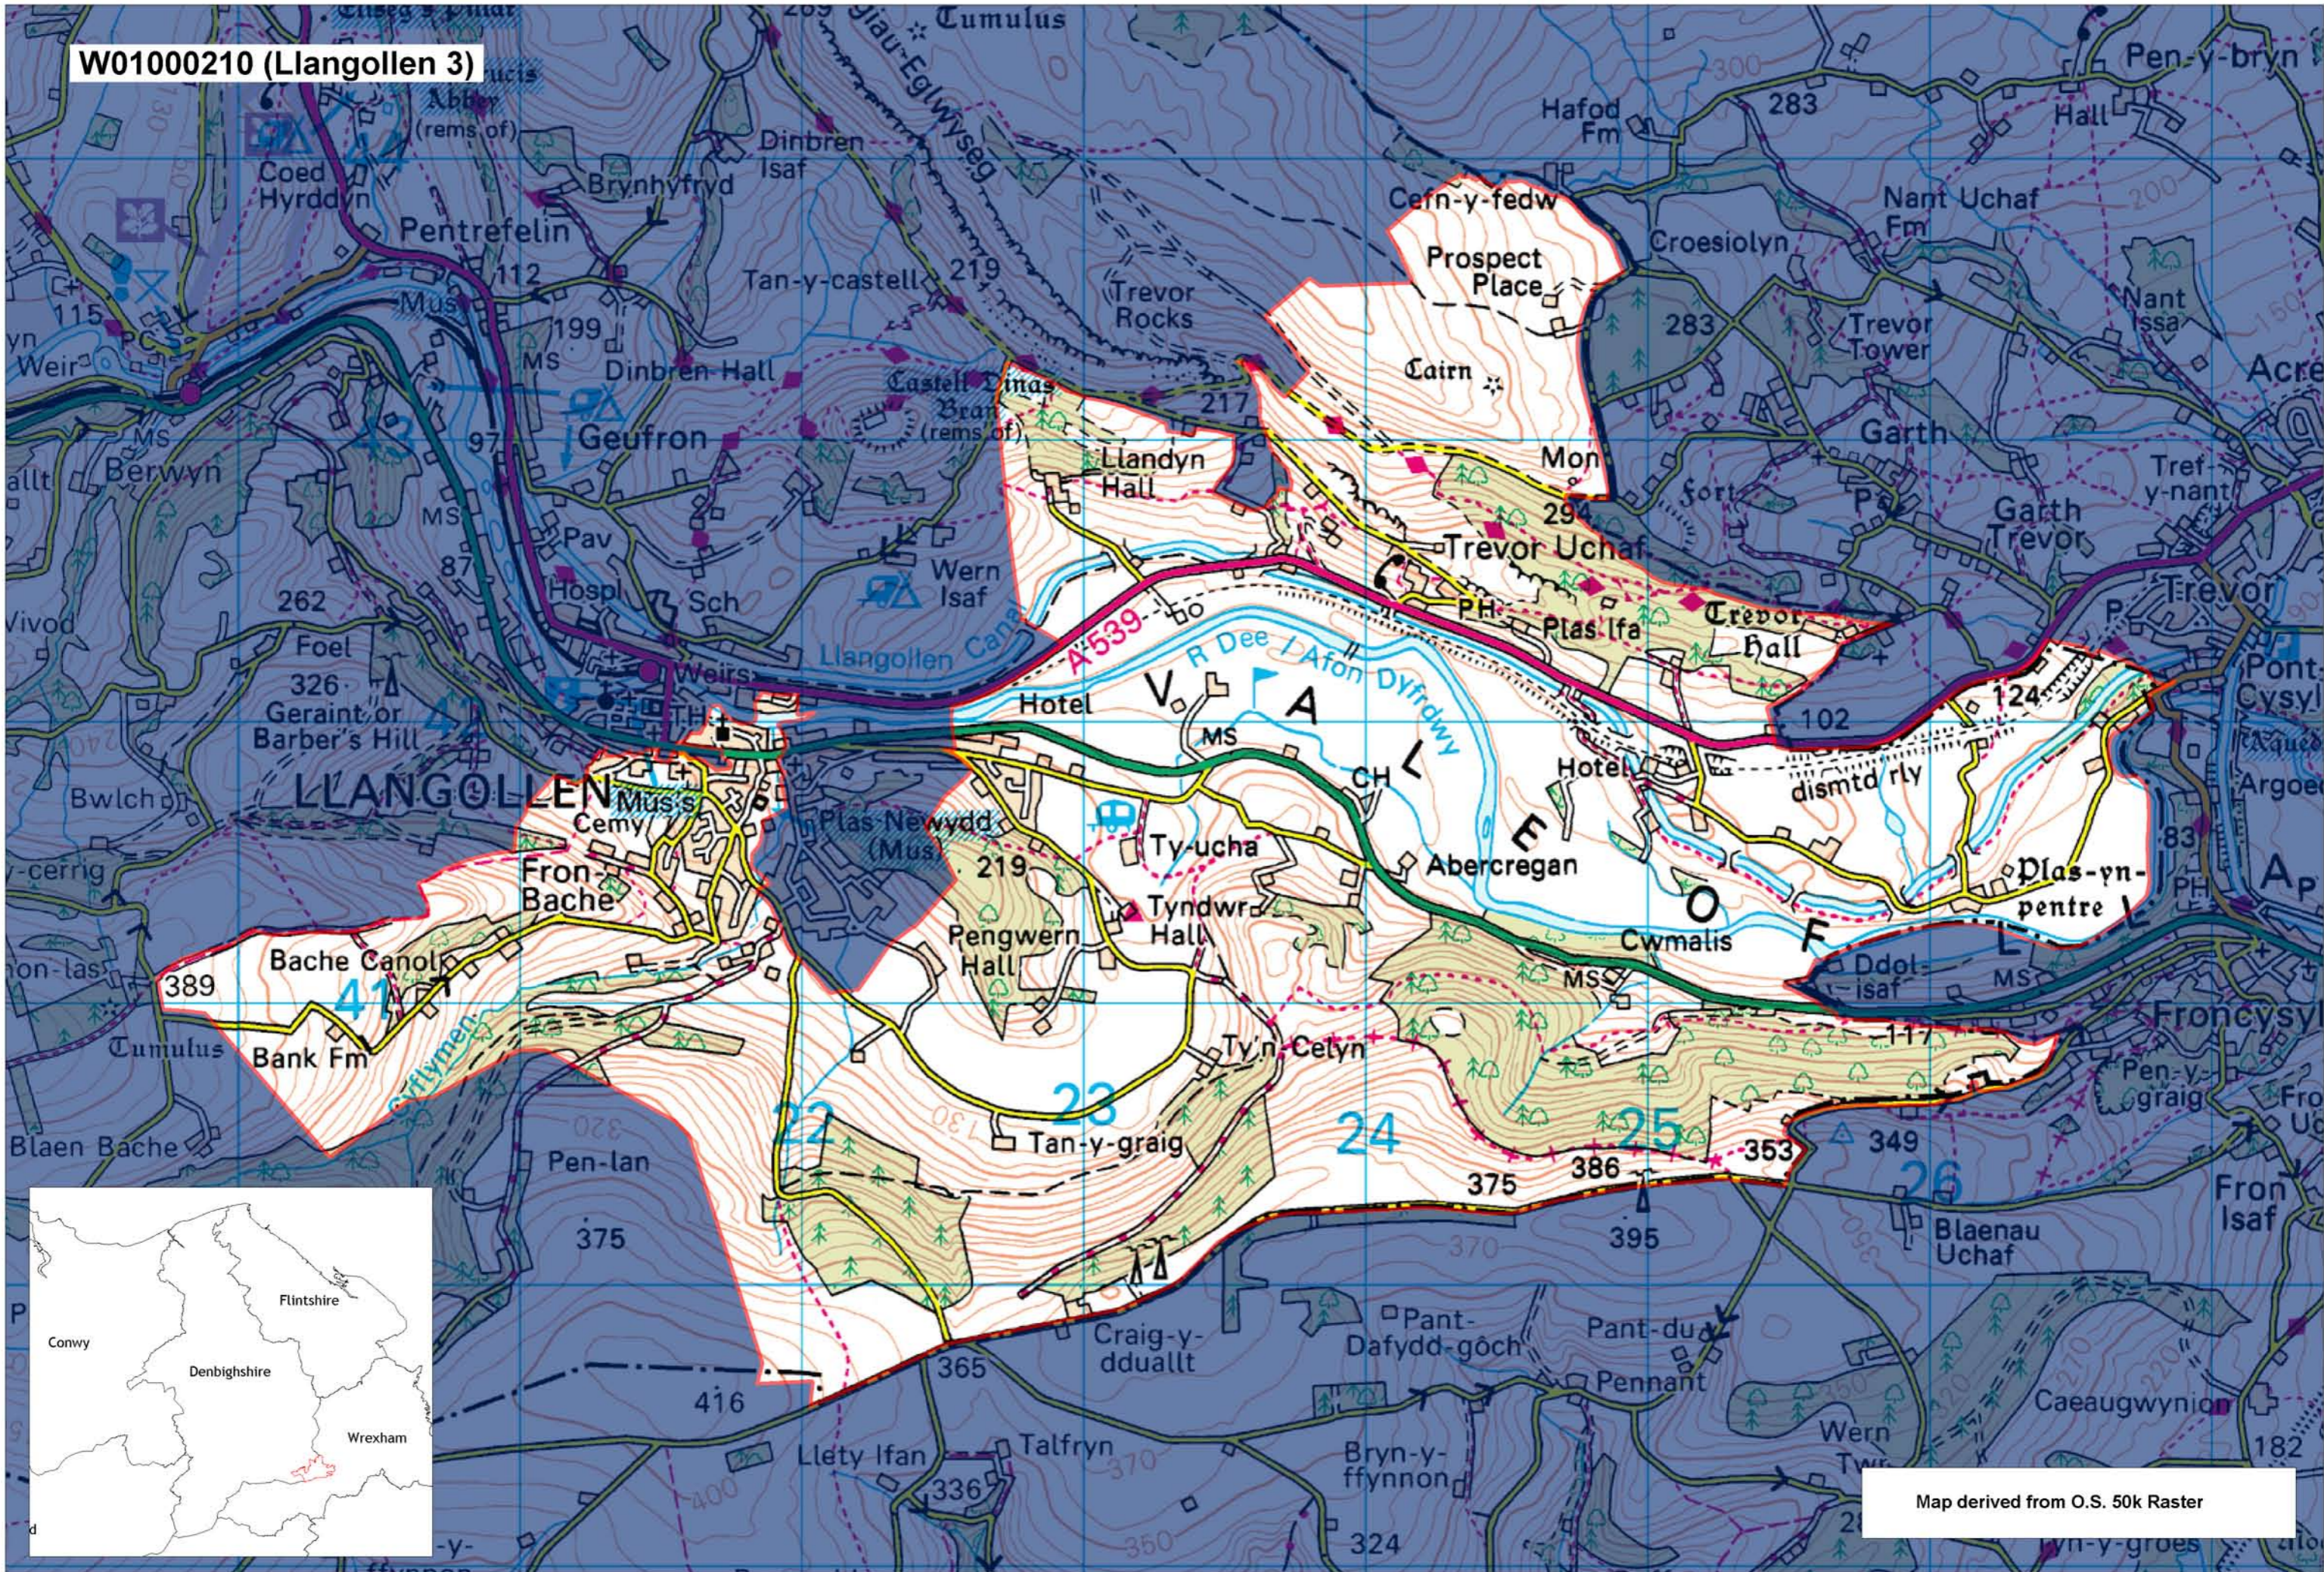

W01000210 (Llangollen 3)

Map derived from O.S. 50k Raster