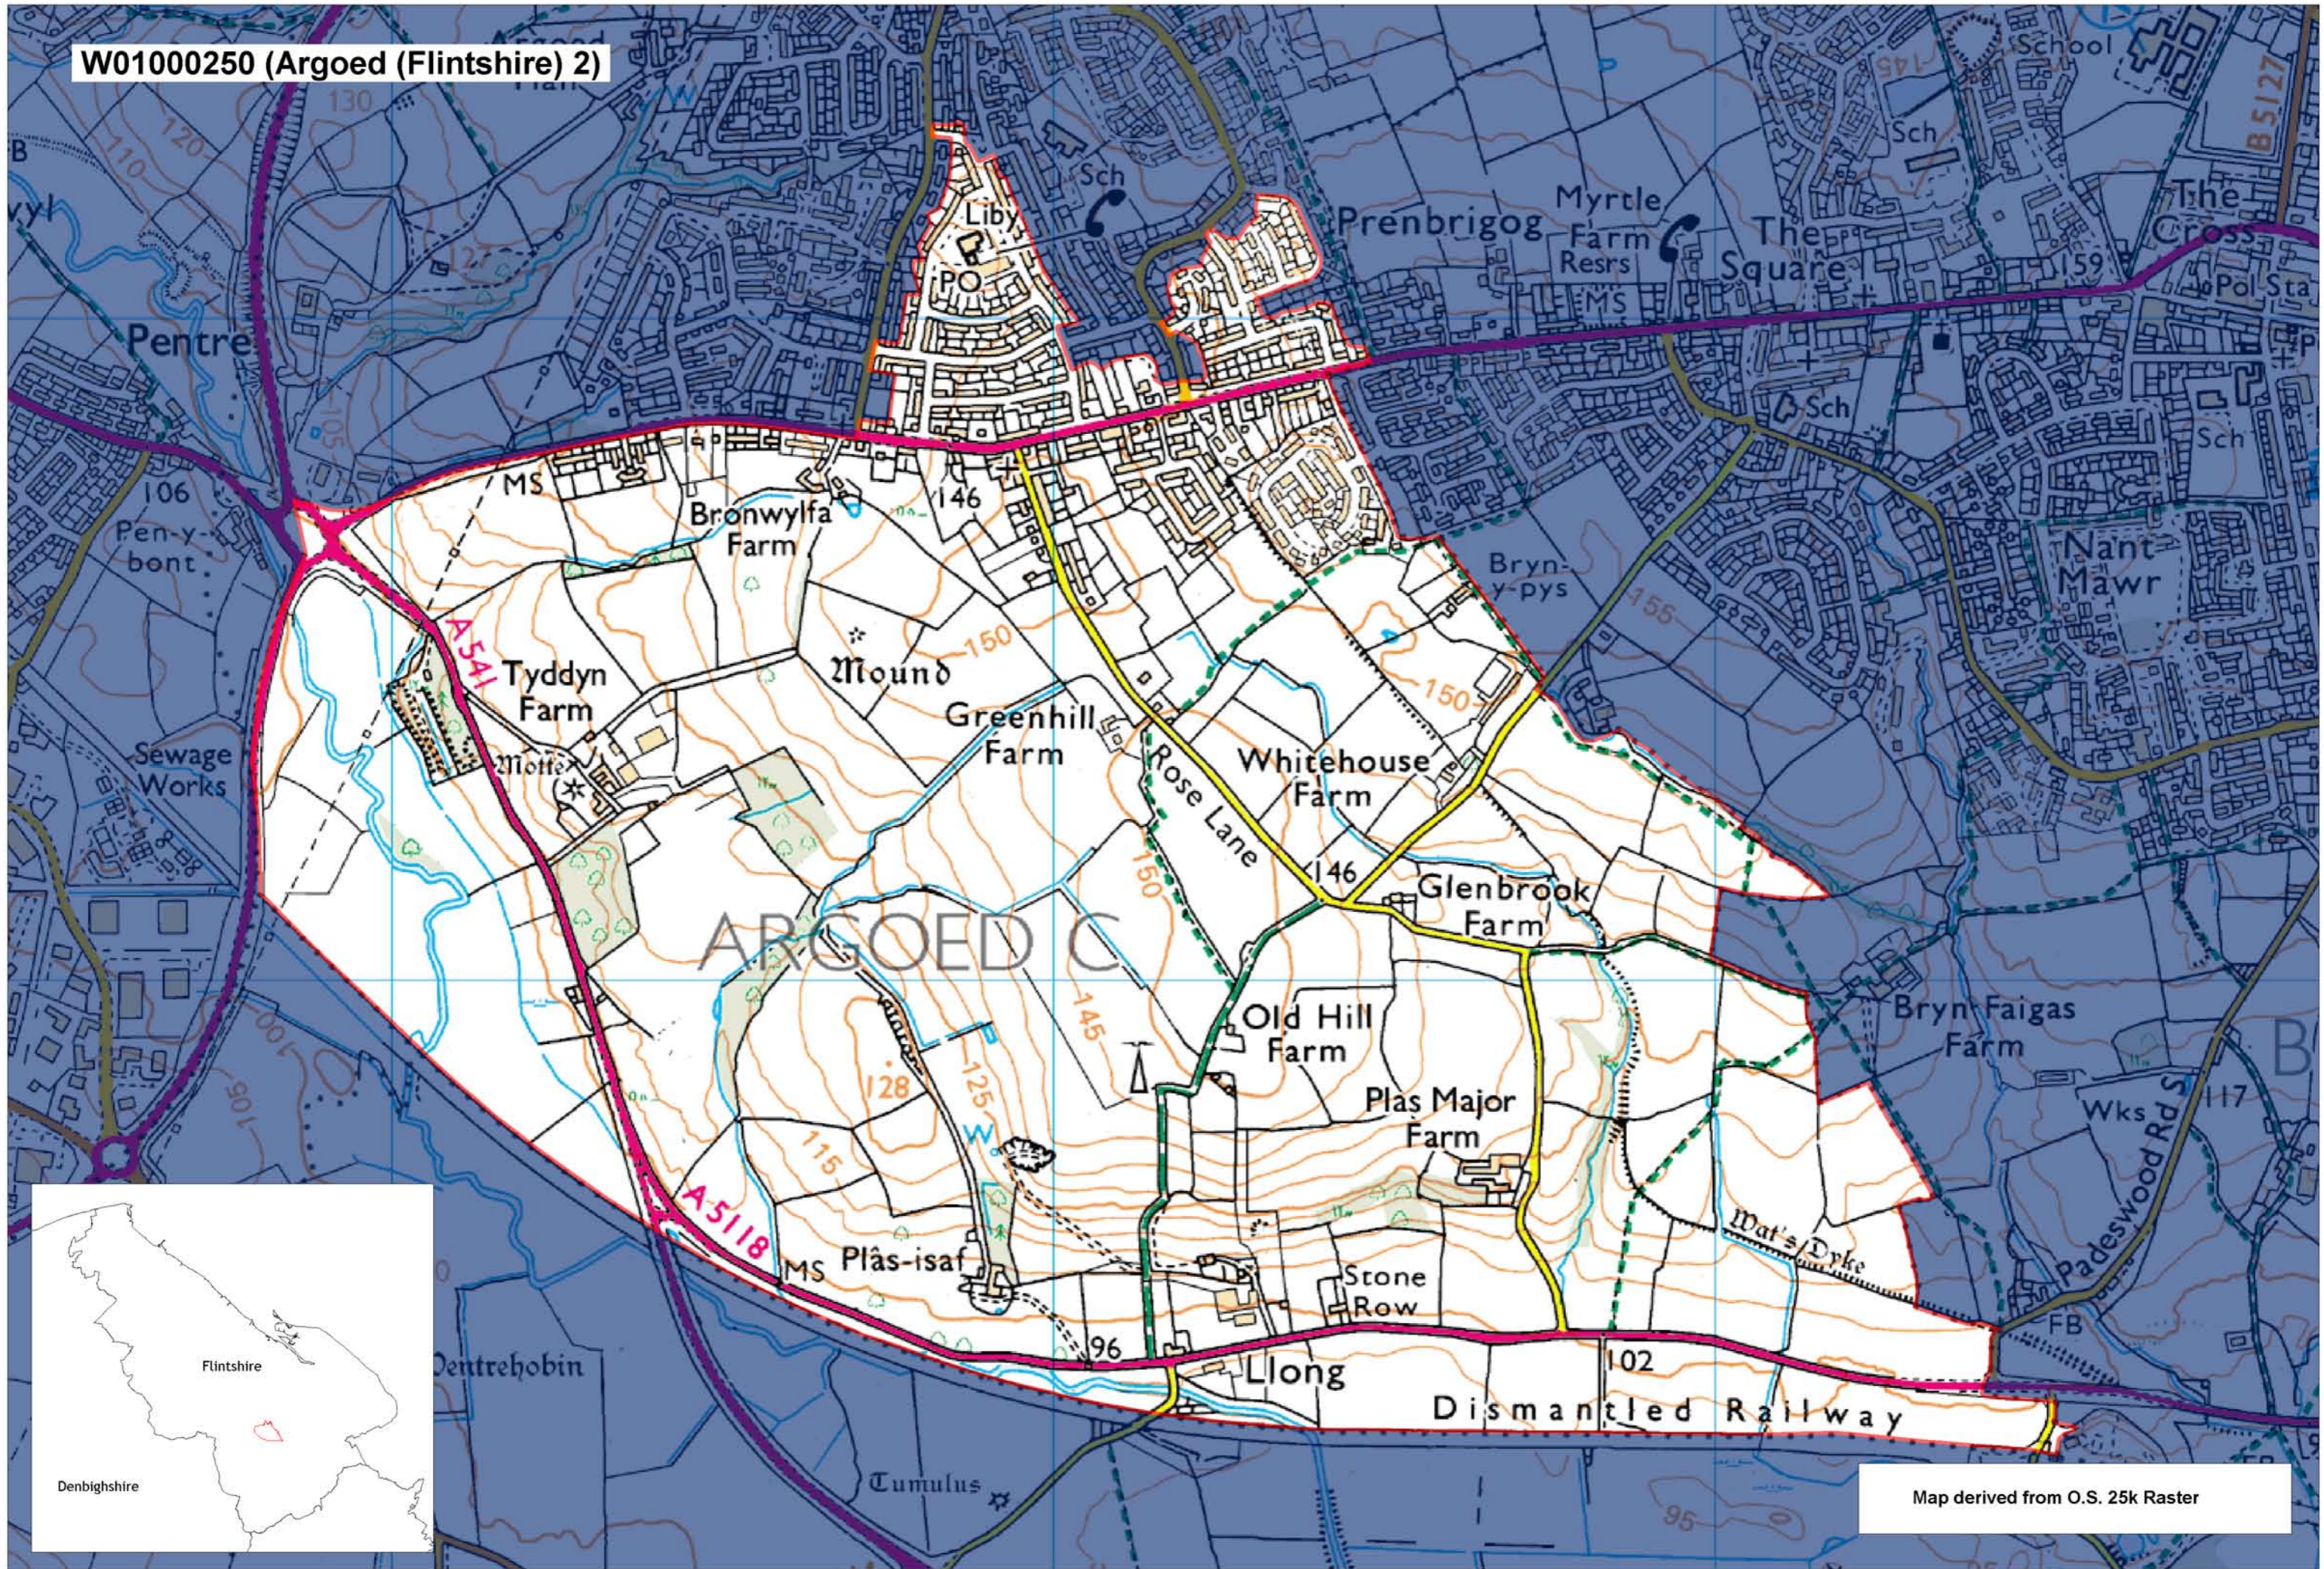

W01000250 (Argoed (Flintshire) 2)

Map derived from O.S. 25k Raster