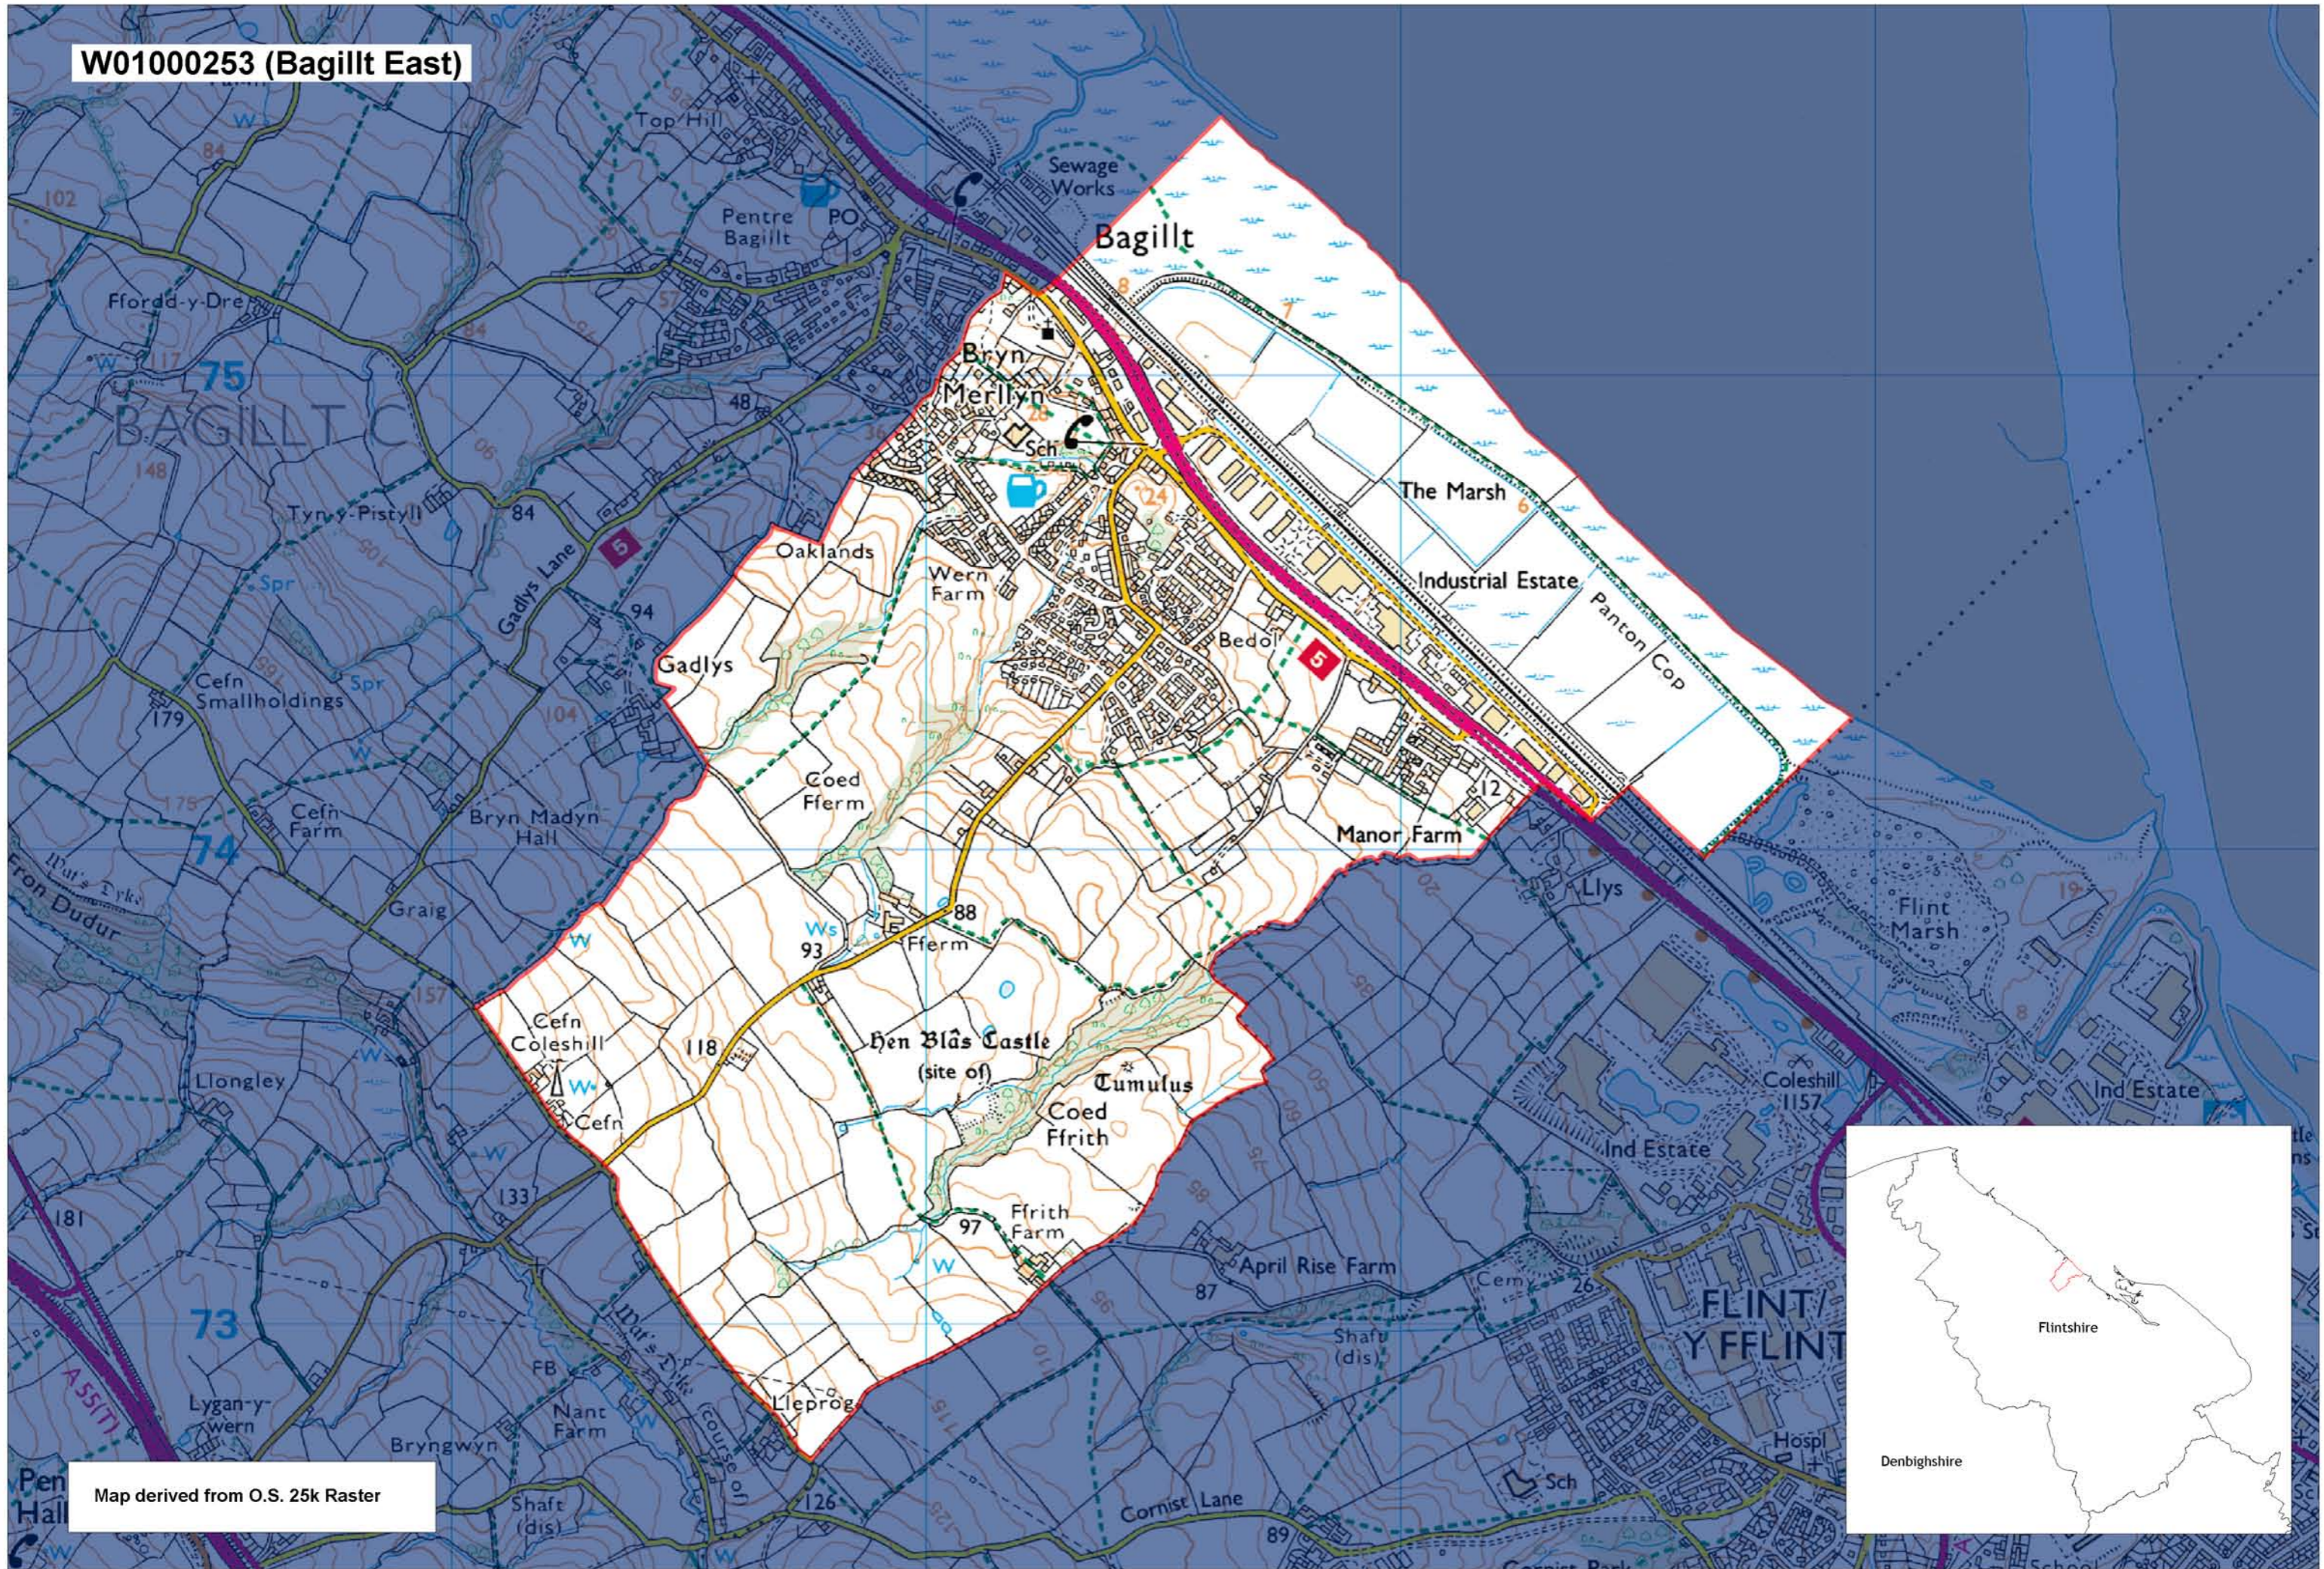

W01000253 (Bagillt East)

Map derived from O.S. 25k Raster

Produced by Cartographics, Statistical Directorate, Welsh Assembly Government
Cynhyrchwyd gan Cartograffeg, Y Gyfarwyddiaeth Ystadegol, Llywodraeth Cynulliad Cymru