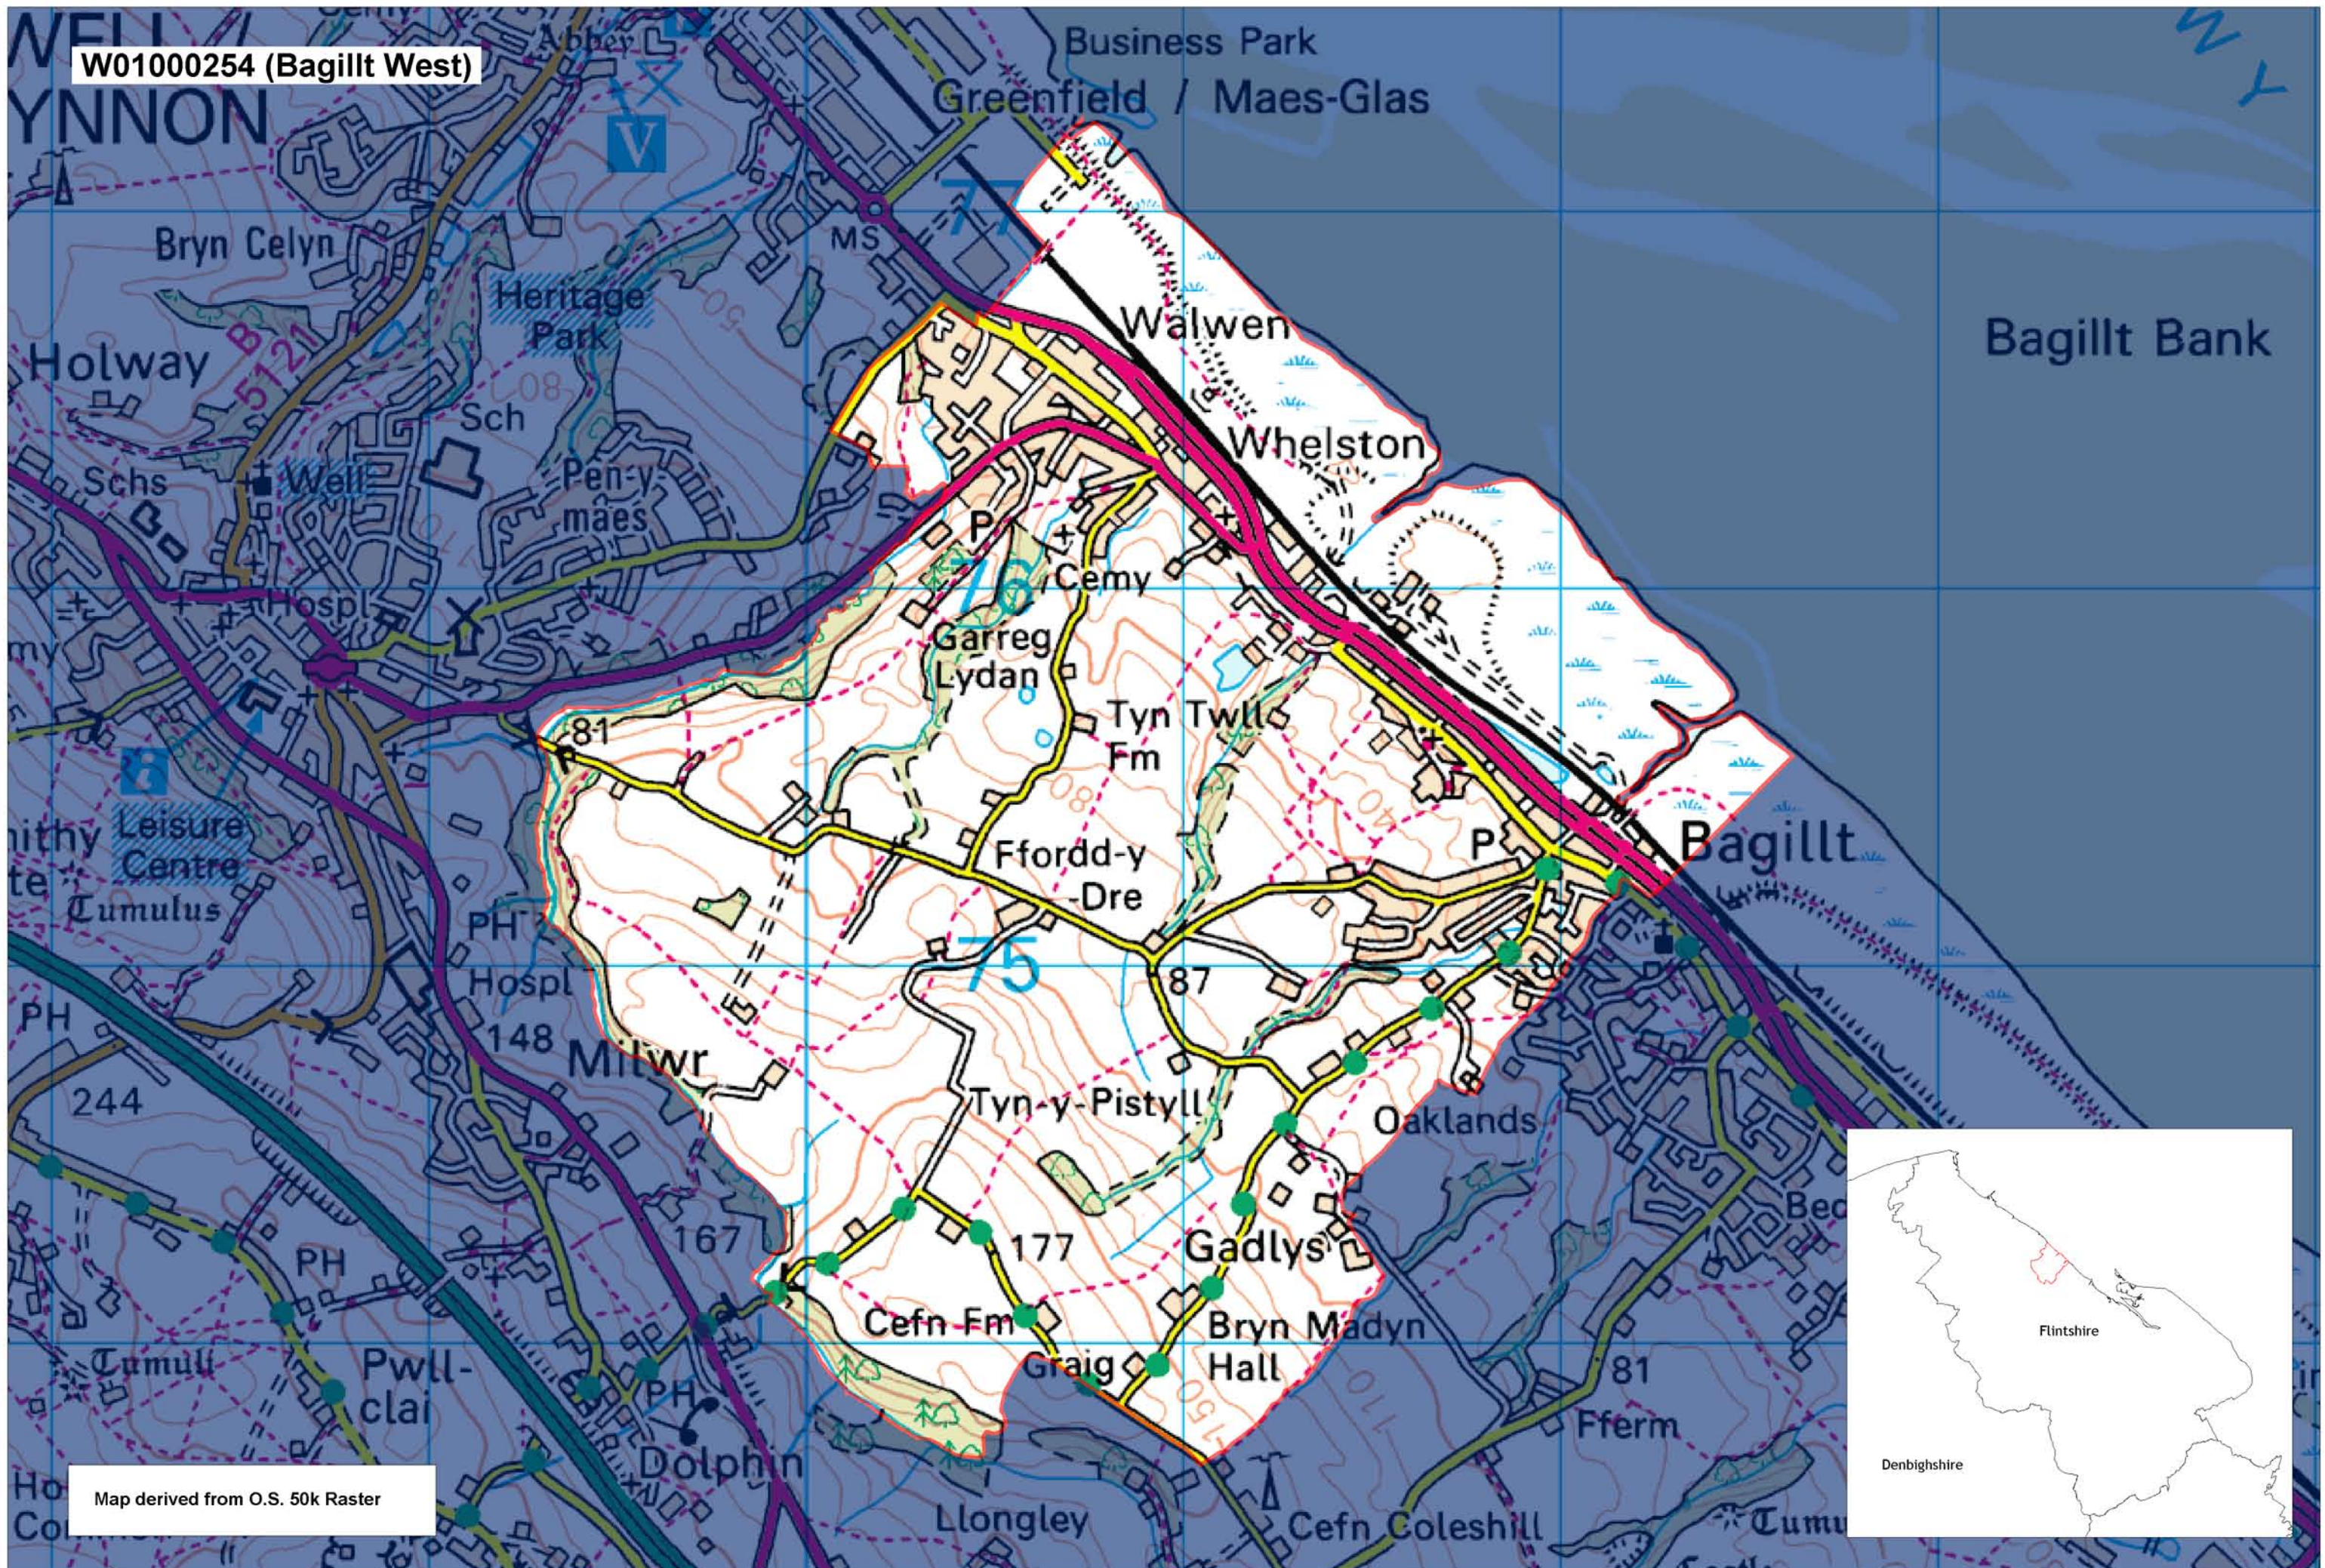

W01000254 (Bagillt West)

Bagillt Bank

Map derived from O.S. 50k Raster

This map is based upon the Ordnance Survey material with the permission of Ordnance Survey on behalf of The Controller of Her Majesty's Stationery Office. © Crown copyright 2008. Unauthorised reproduction infringes Crown copyright and may lead to prosecution or civil proceedings. Welsh Assembly Government. Licence Number: 100017916
 Mae'r map hwn yn seiliedig ar ddeunydd yr Arolwg Ordnans gyda chaniatâd Arolwg Ordnans ar ran Rheolwr Lyfrau Ei Mawrhydi. © Hawffraint y Goron 2008.
 Mae atgynhyrchu heb ganiatâd yn torri hawffraint y Goron a gall hyn arwain at erlyniad neu achos sifil. Llywodraeth Cynulliad Cymru. Rhif trwydded 100017916.

Produced by Cartographics, Statistical Directorate, Welsh Assembly Government
 Cynhyrchwyd gan Cartograffeg, Y Gyfarwyddiaeth Ystadegol, Llywodraeth Cynulliad Cymru