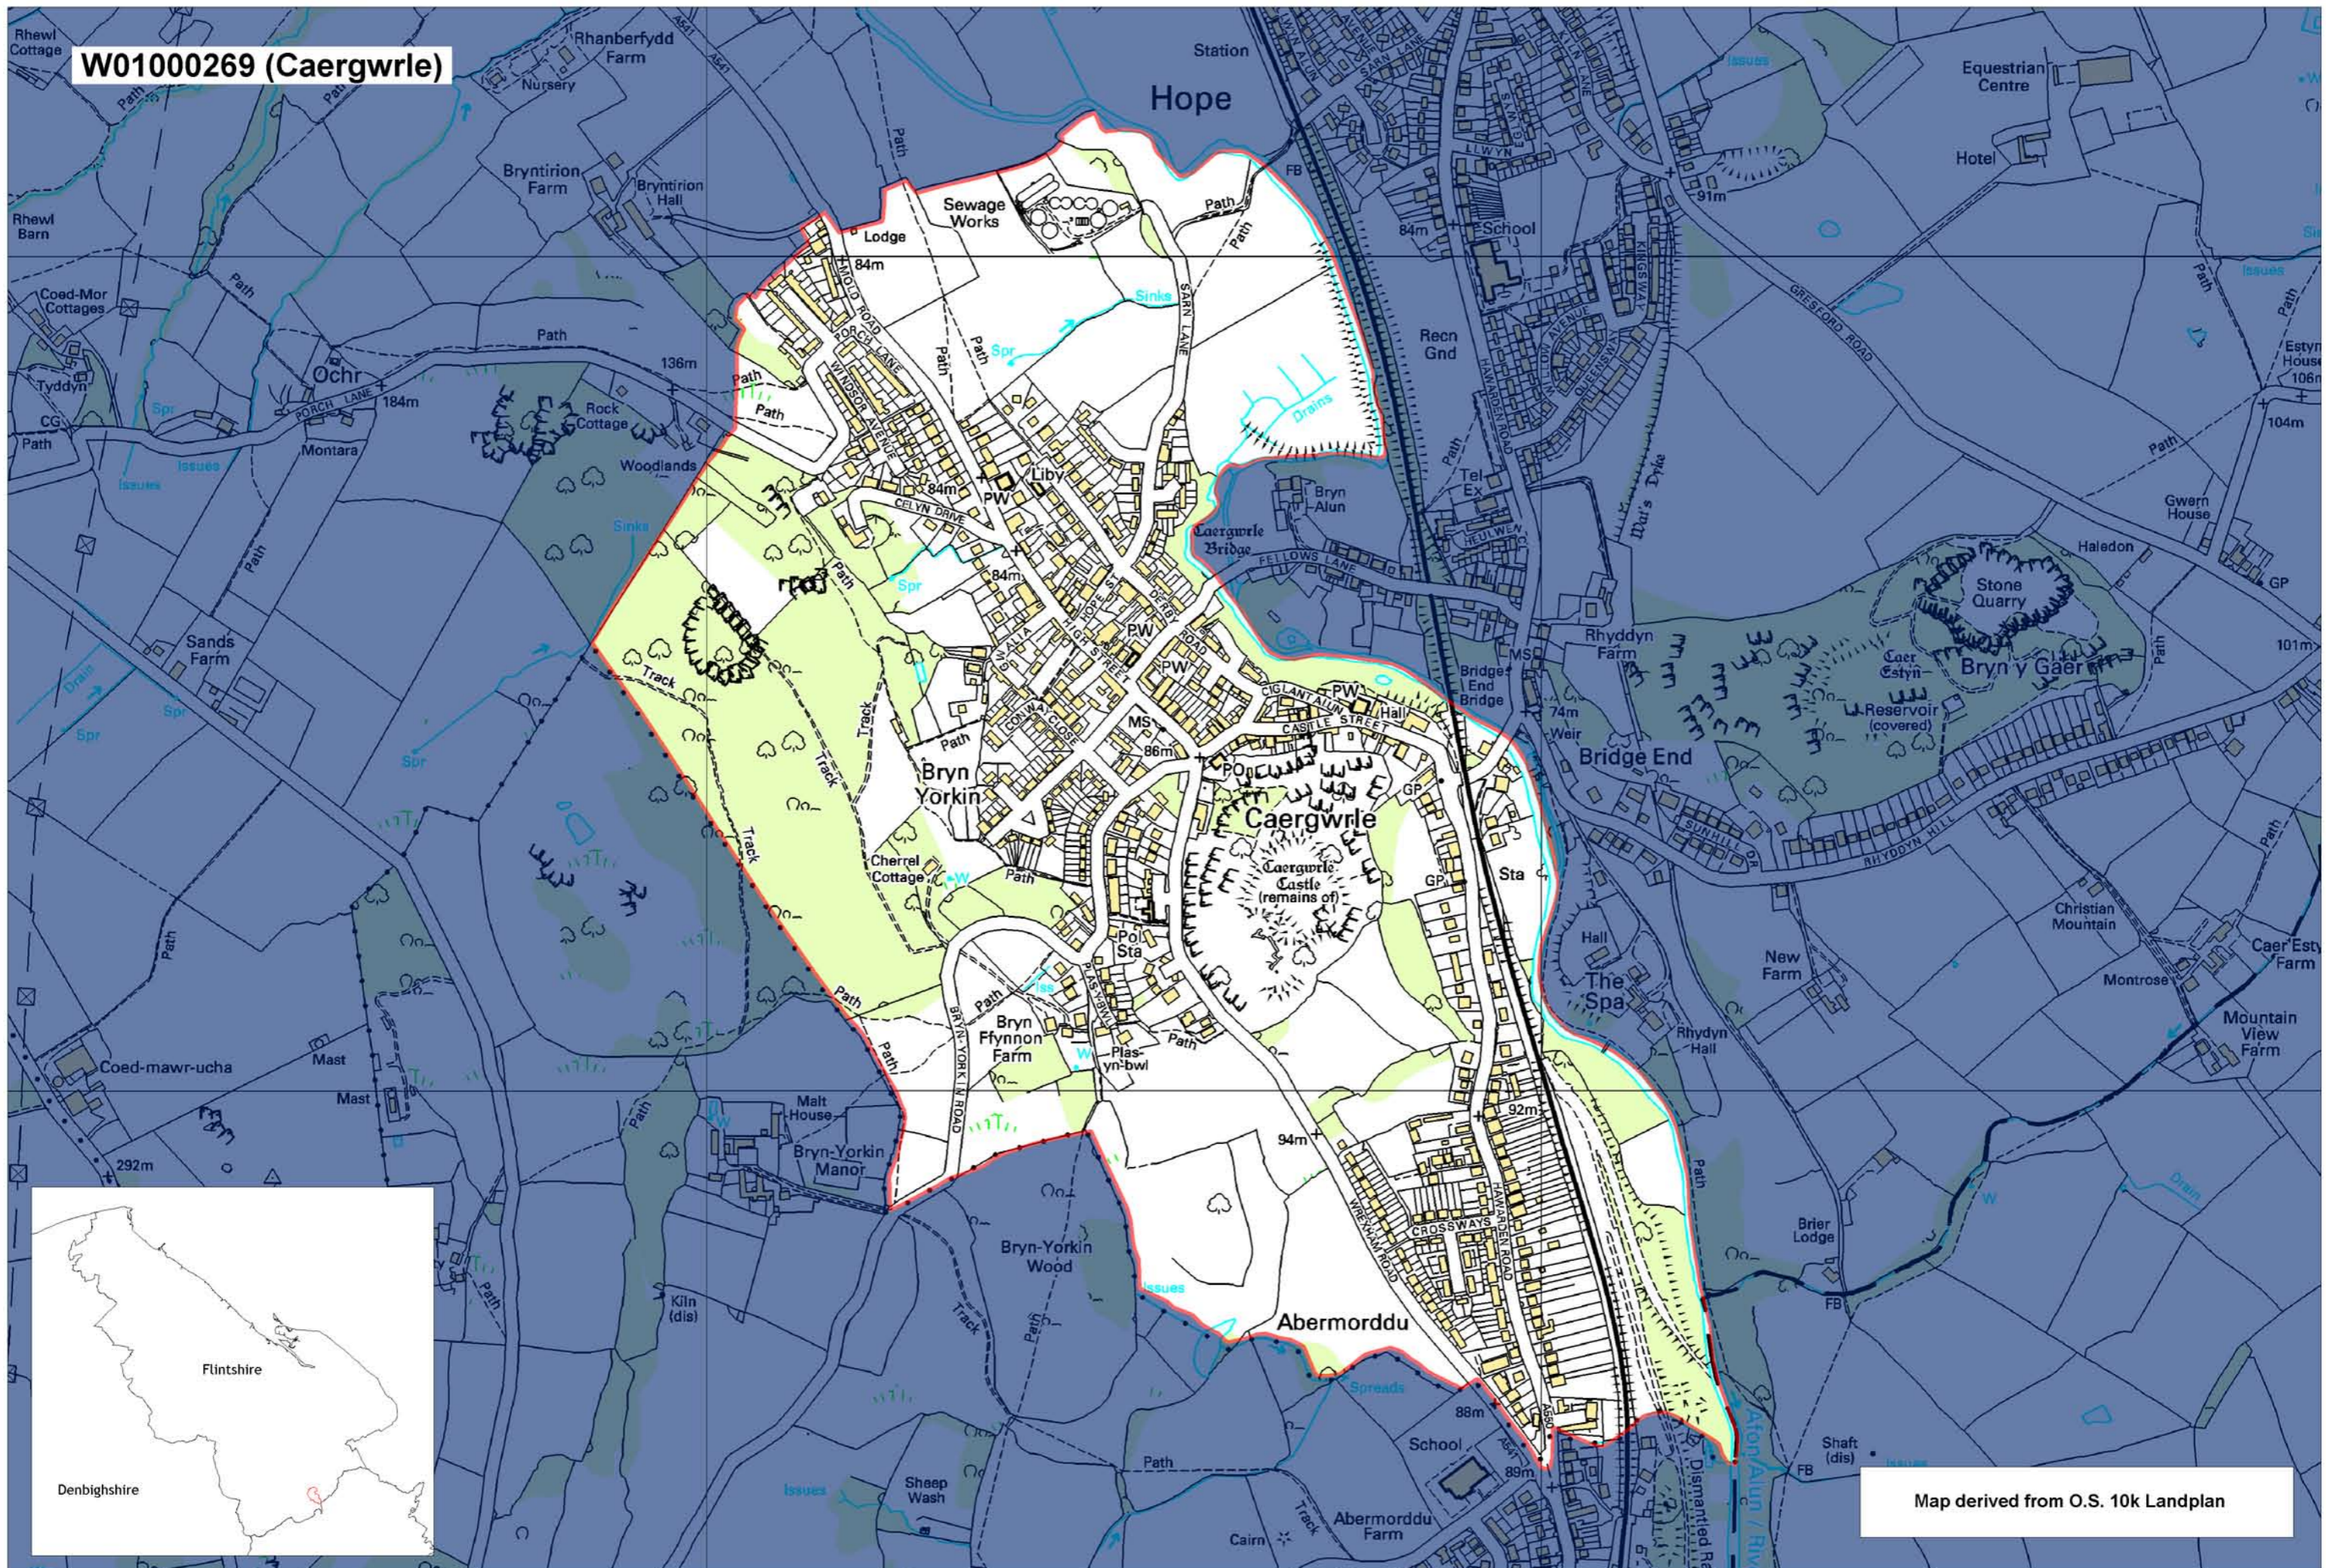

W01000269 (Caergwrie)

Map derived from O.S. 10k Landplan

This map is based upon the Ordnance Survey material with the permission of Ordnance Survey on behalf of The Controller of Her Majesty's Stationery Office. © Crown copyright 2008. Unauthorised reproduction infringes Crown copyright and may lead to prosecution or civil proceedings. Welsh Assembly Government. Licence Number: 100017916. Mae'r map hwn yn seiliedig ar ddeunydd yr Arolwg Ordnans gyda chaniatâd Arolwg Ordnans ar ran Rheolwr Lyfrau Ei Mawrhydi. © Hawffraint y Goron 2008. Mae atgynhyrchu heb ganiatâd yn torri hawffraint y Goron a gall hyn arwain at erlyniad neu achos sifil. Llywodraeth Cynulliad Cymru. Rhif trwydded 100017916.

Produced by Cartographics, Statistical Directorate, Welsh Assembly Government. Cynhyrchwyd gan Cartograffeg, Y Gyfarwyddiaeth Ystadegol, Llywodraeth Cynulliad Cymru.