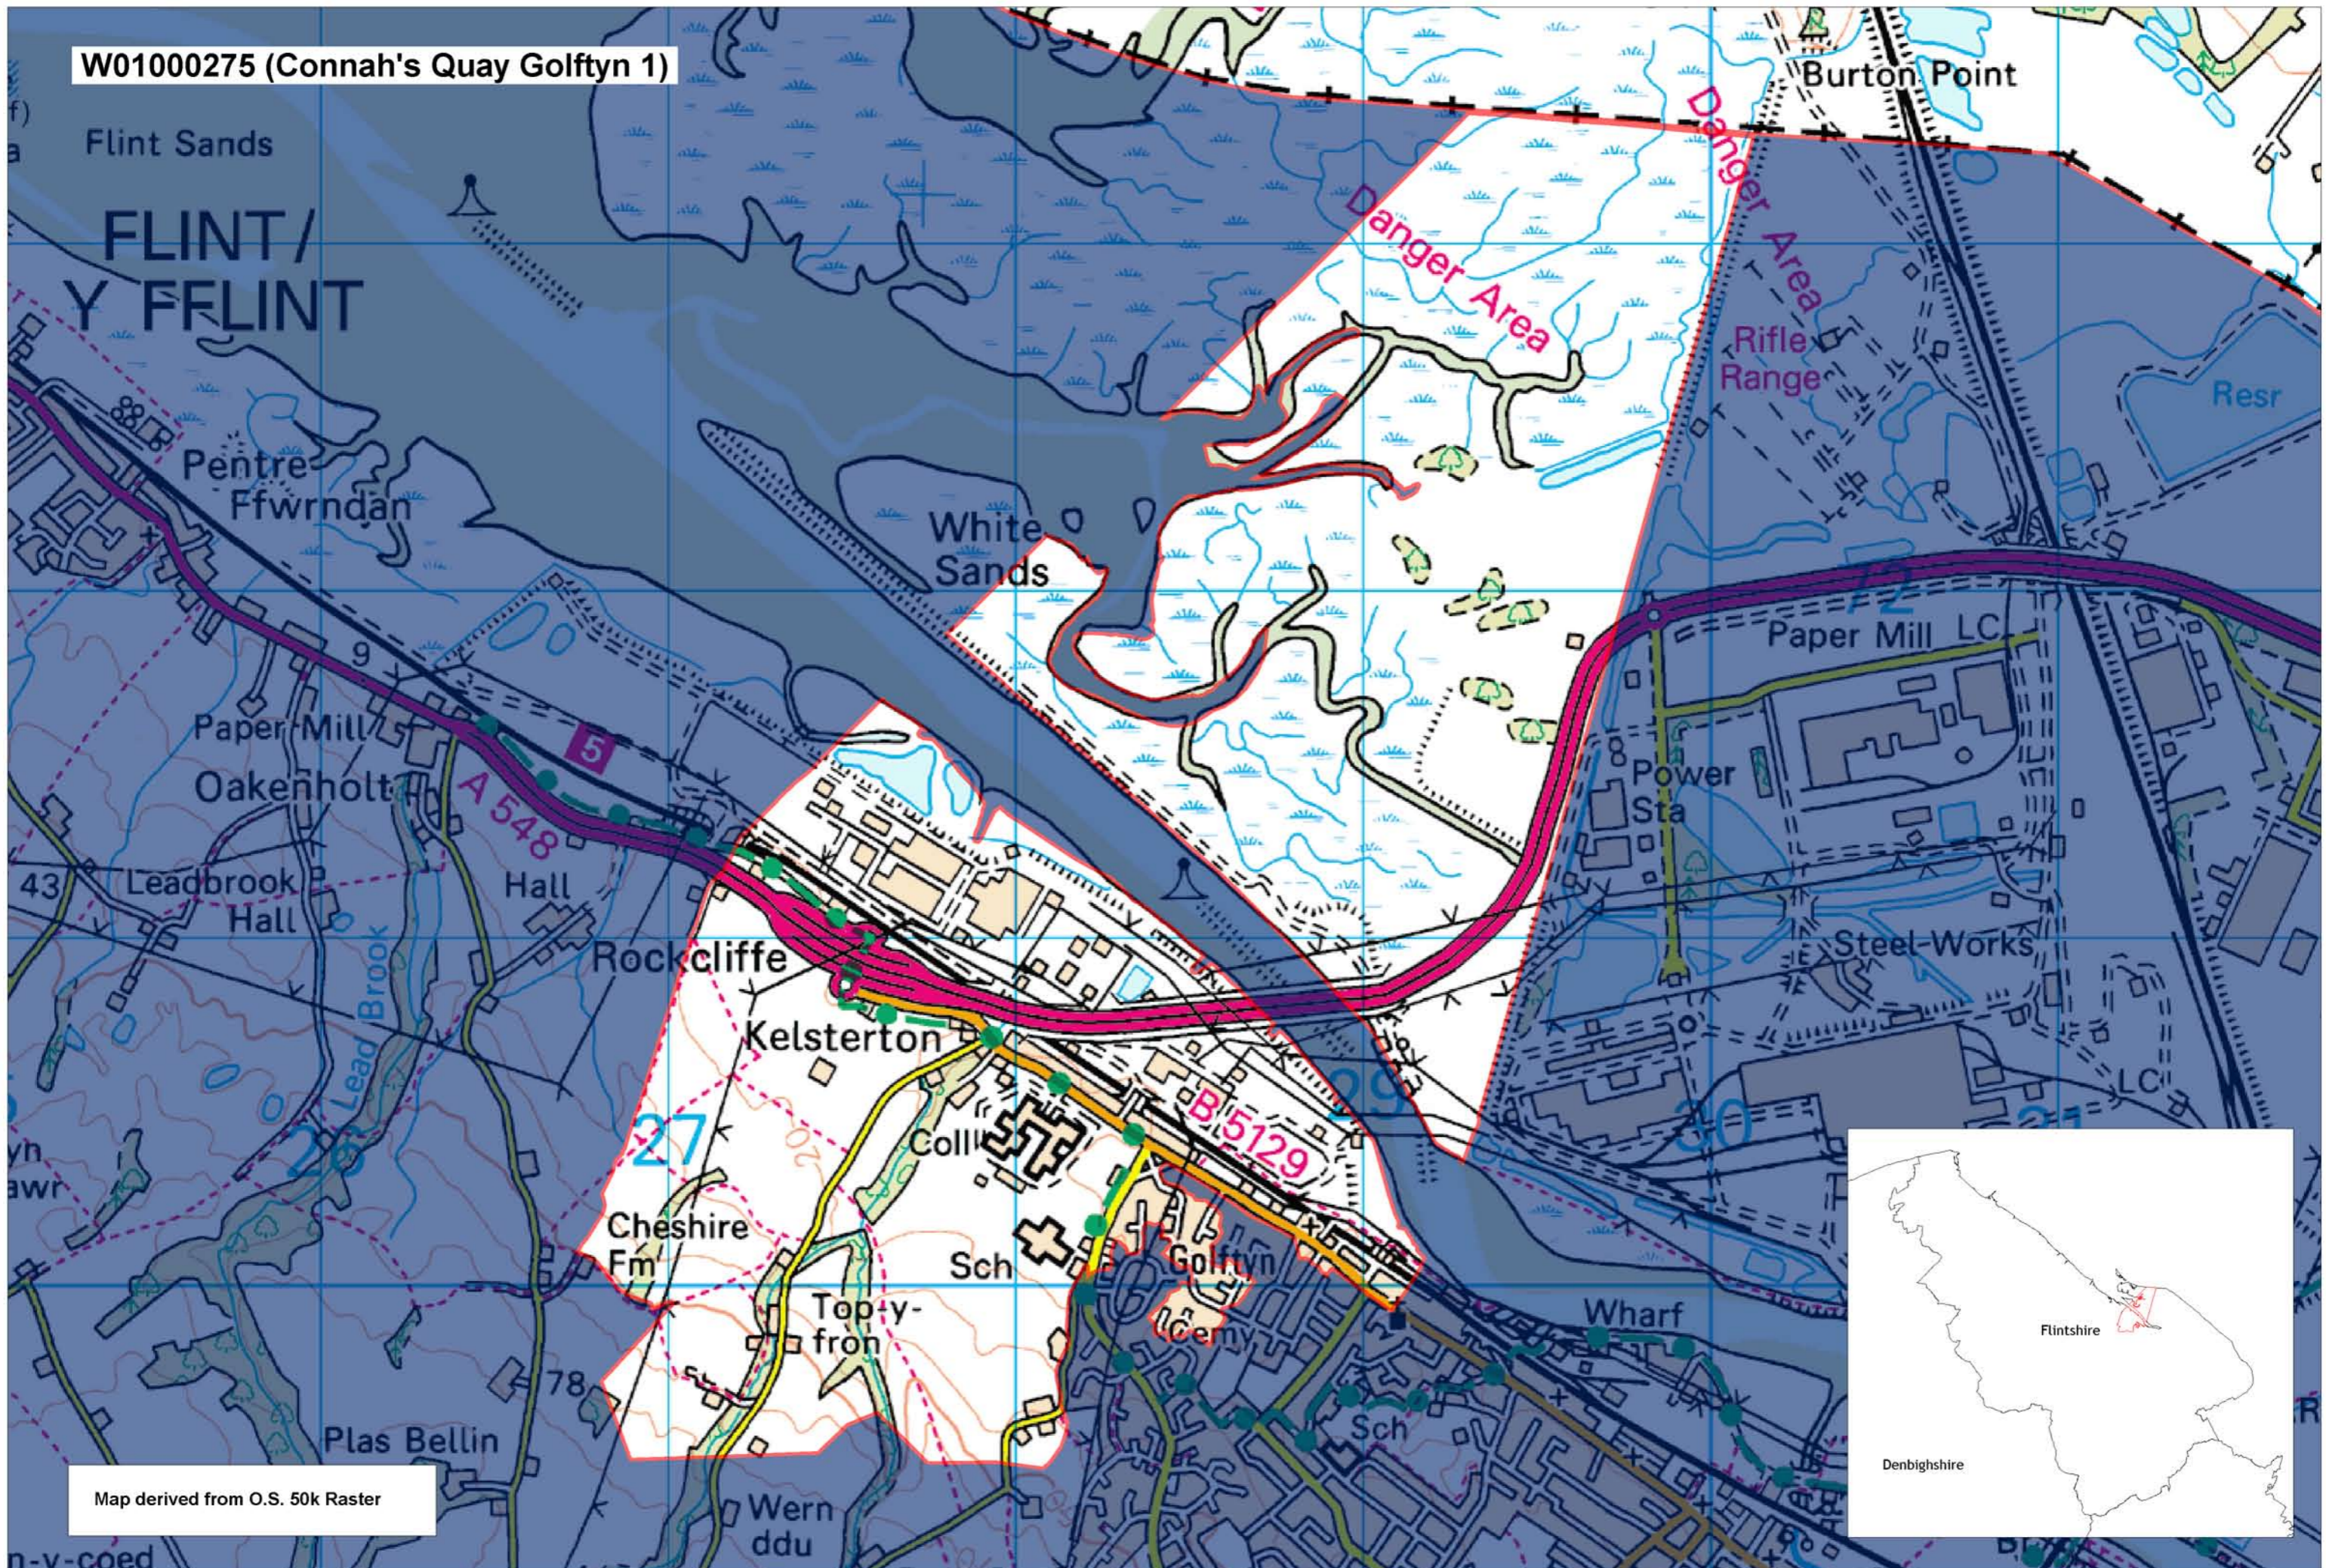

W01000275 (Connah's Quay Golftyn 1)

Map derived from O.S. 50k Raster

This map is based upon the Ordnance Survey material with the permission of Ordnance Survey on behalf of The Controller of Her Majesty's Stationery Office. © Crown copyright 2008. Unauthorised reproduction infringes Crown copyright and may lead to prosecution or civil proceedings. Welsh Assembly Government. Licence Number: 100017916. Mae'r map hwn yn seiliedig ar ddeunydd yr Arolwg Ordnans gyda chaniatâd Arolwg Ordnans ar ran Rheolwr Lyfrau Ei Mawrhydi. © Hawffraint y Goron 2008. Mae atgynhyrchu heb ganiatâd yn torri hawffraint y Goron a gall hyn arwain at erlyniad neu achos sifil. Llywodraeth Cynulliad Cymru. Rhif trwydded 100017916.

Produced by Cartographics, Statistical Directorate, Welsh Assembly Government. Cynhyrchwyd gan Cartograffeg, Y Gytarwyddiaeth Ystadegol, Llywodraeth Cynulliad Cymru.