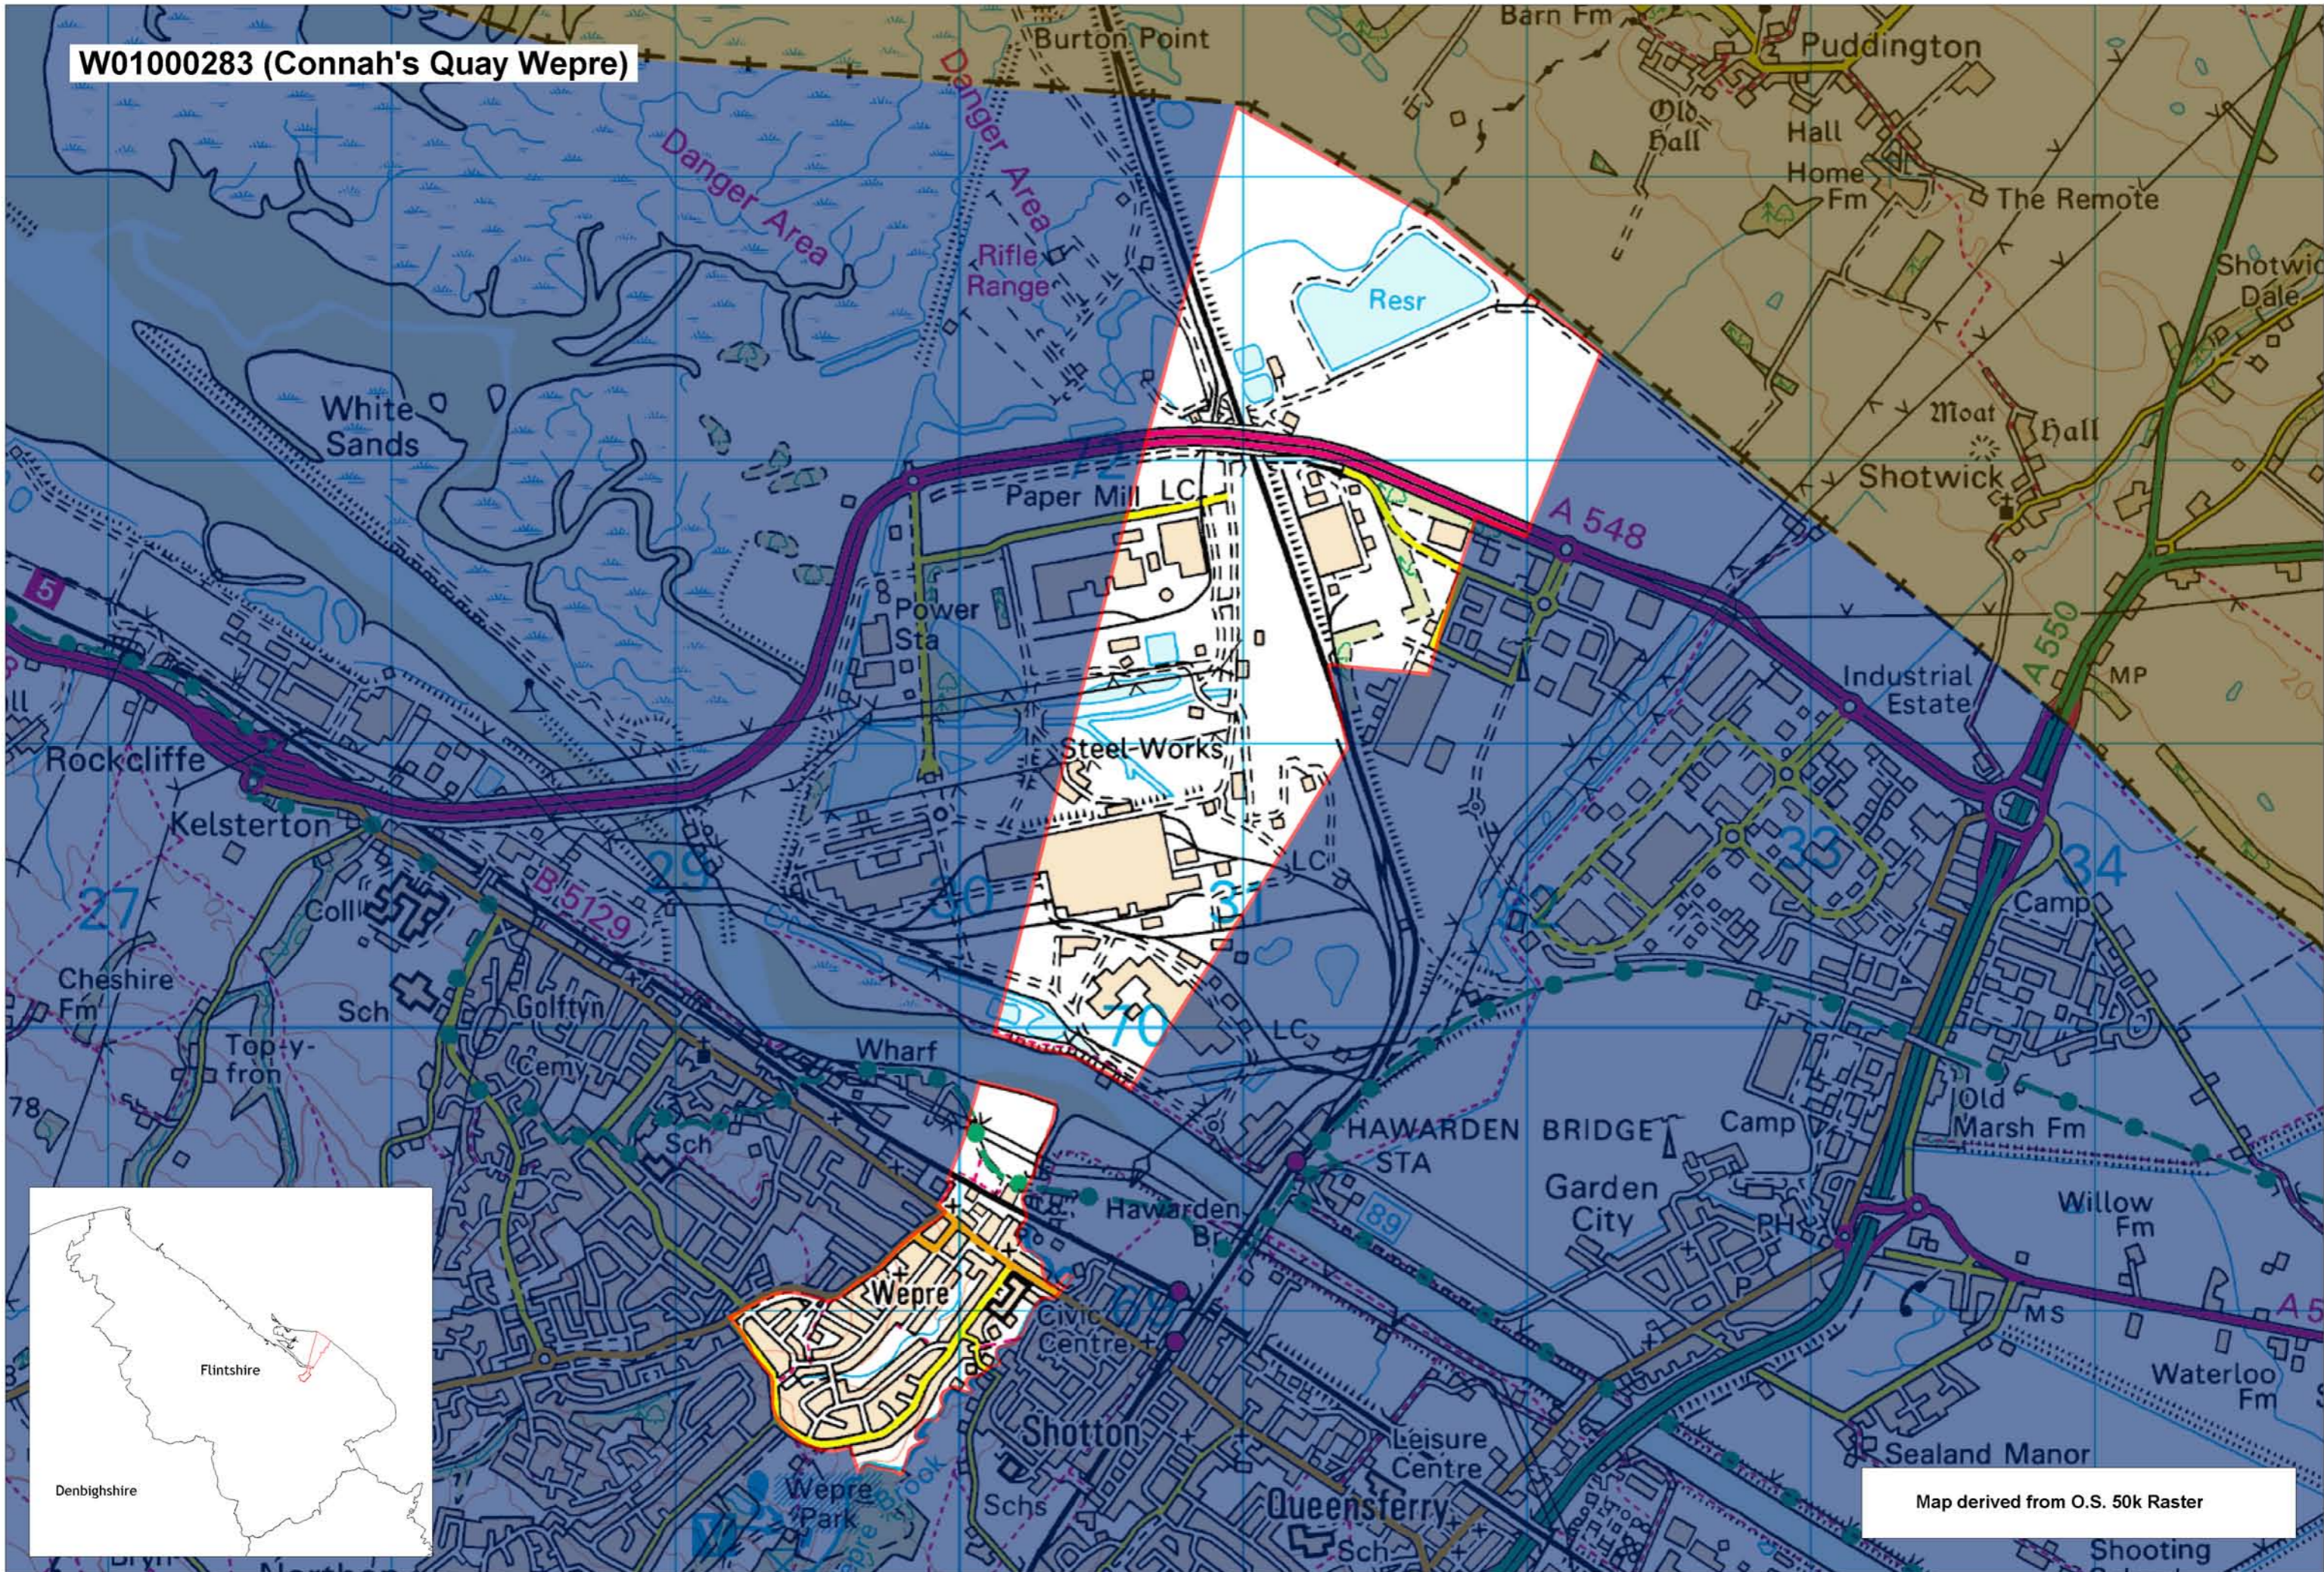

W01000283 (Connah's Quay Wepre)

Map derived from O.S. 50k Raster