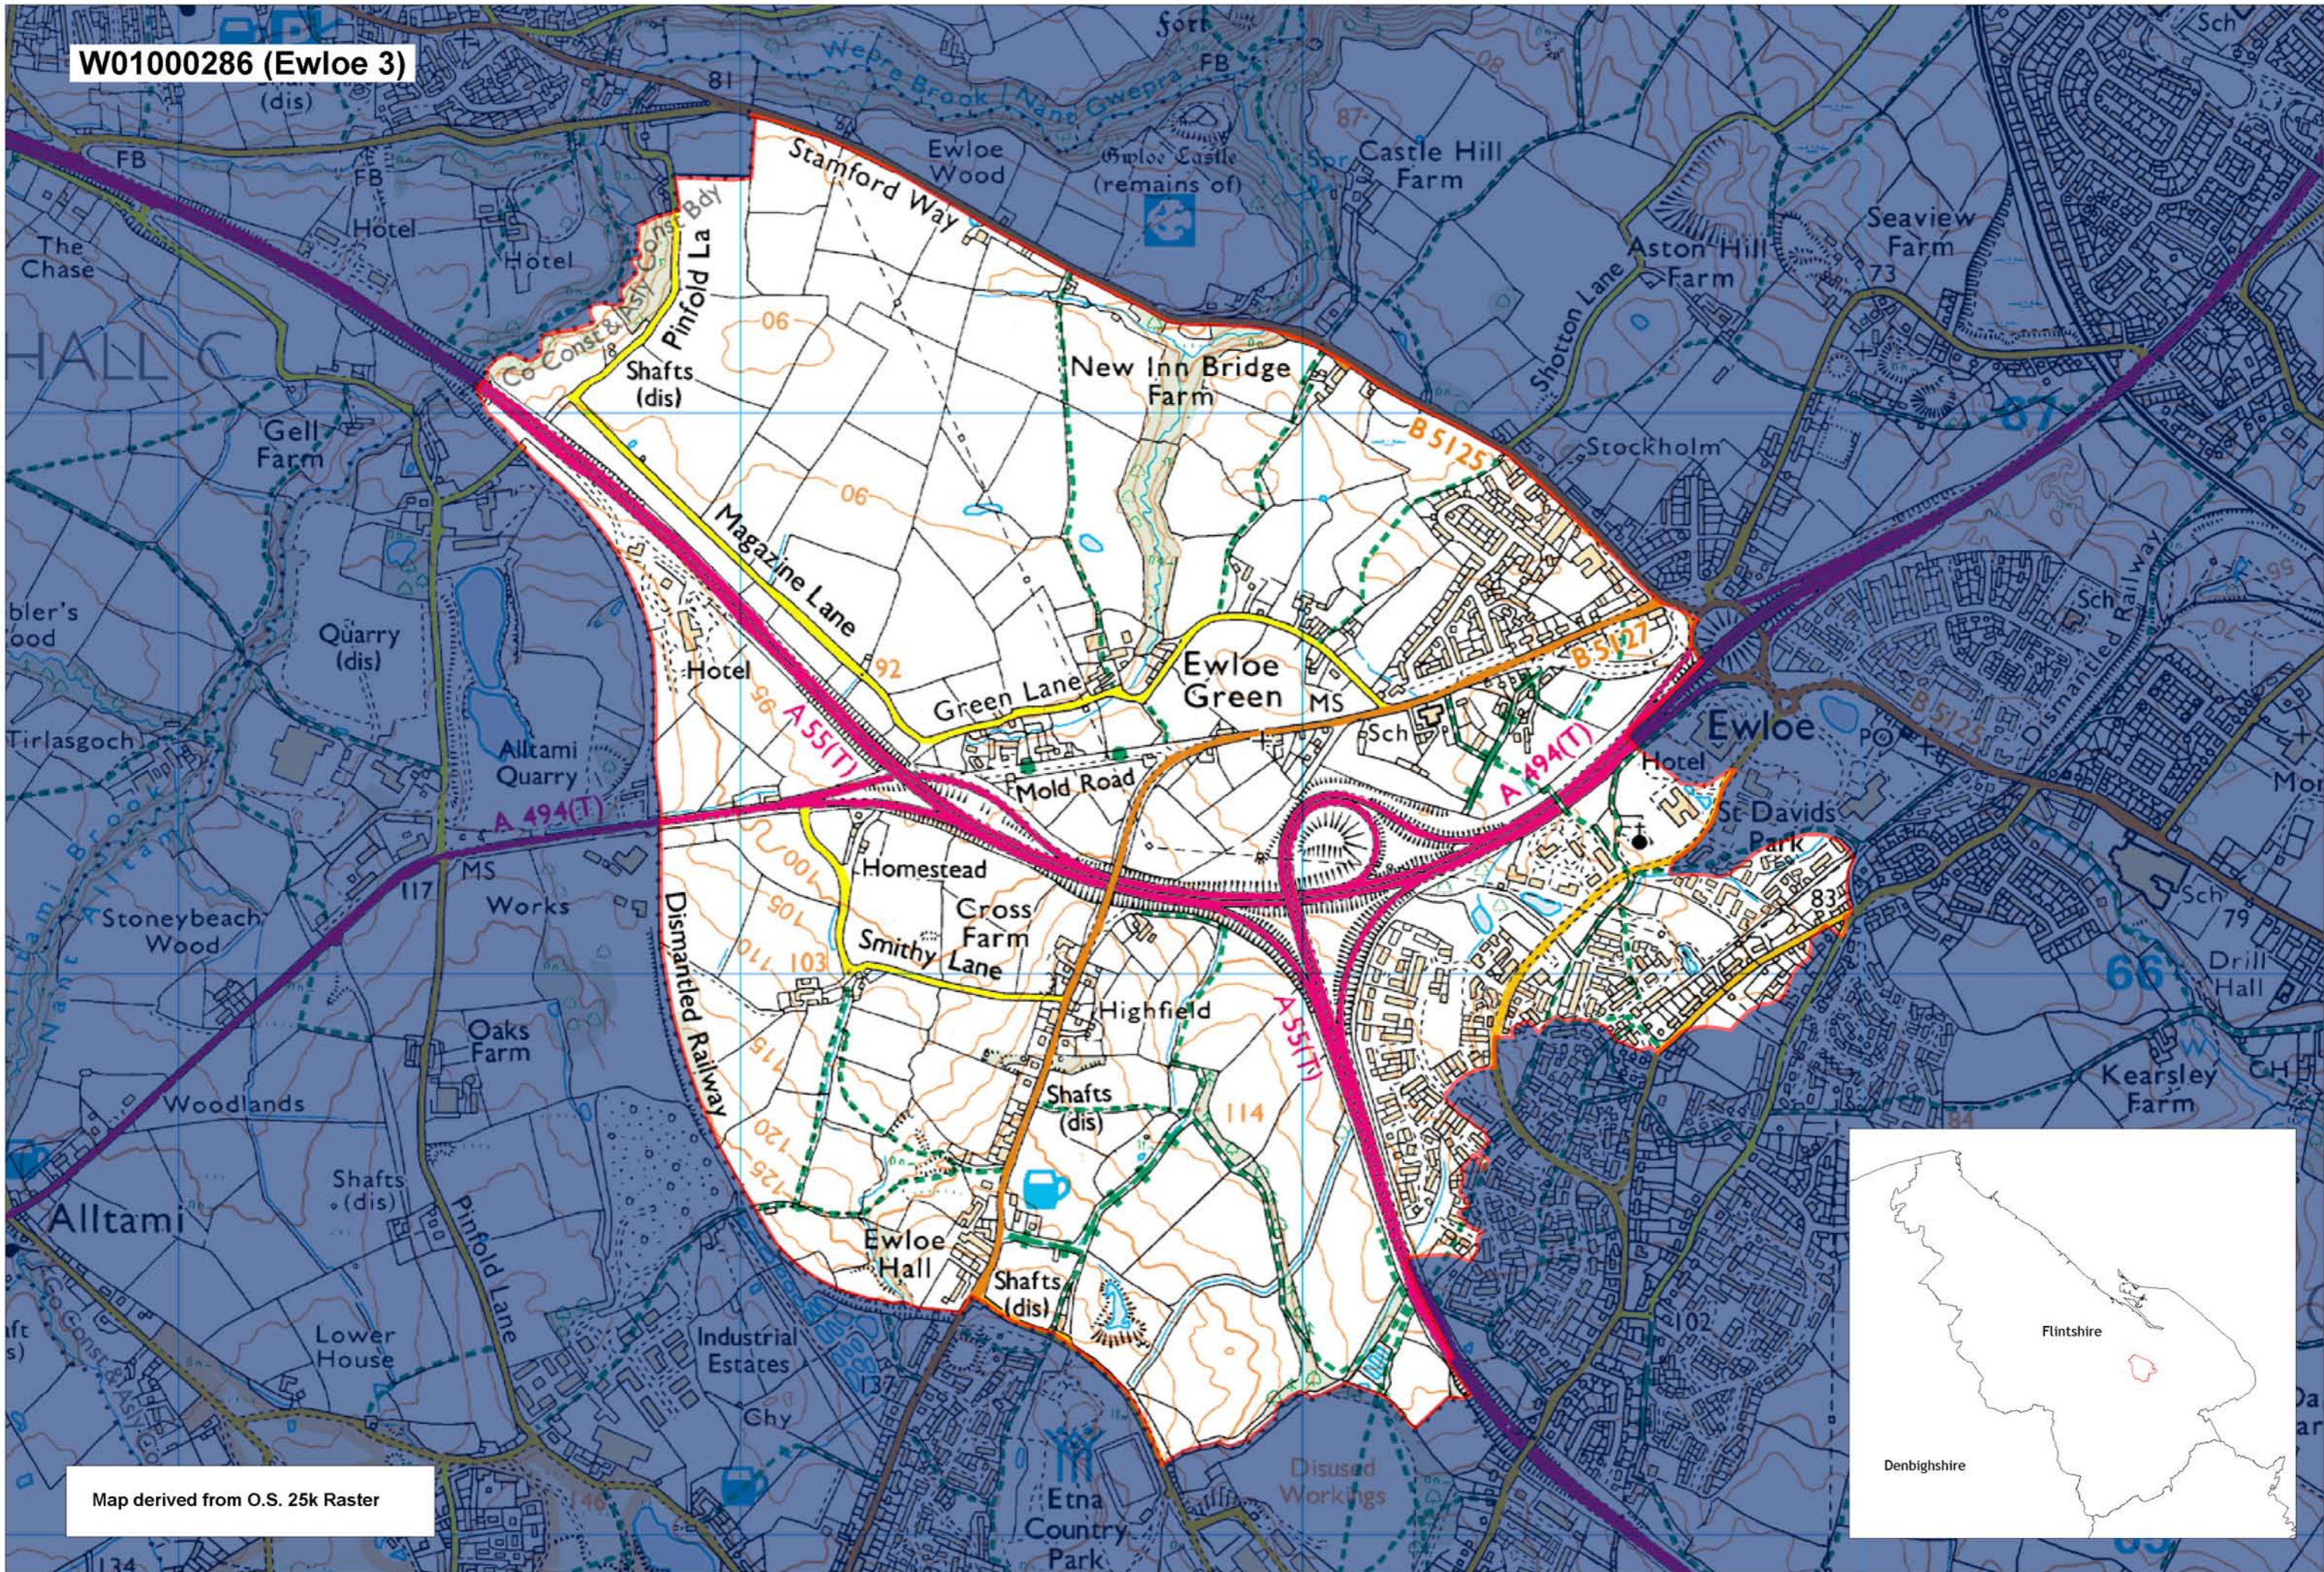

W01000286 (Ewloe 3)

Map derived from O.S. 25k Raster