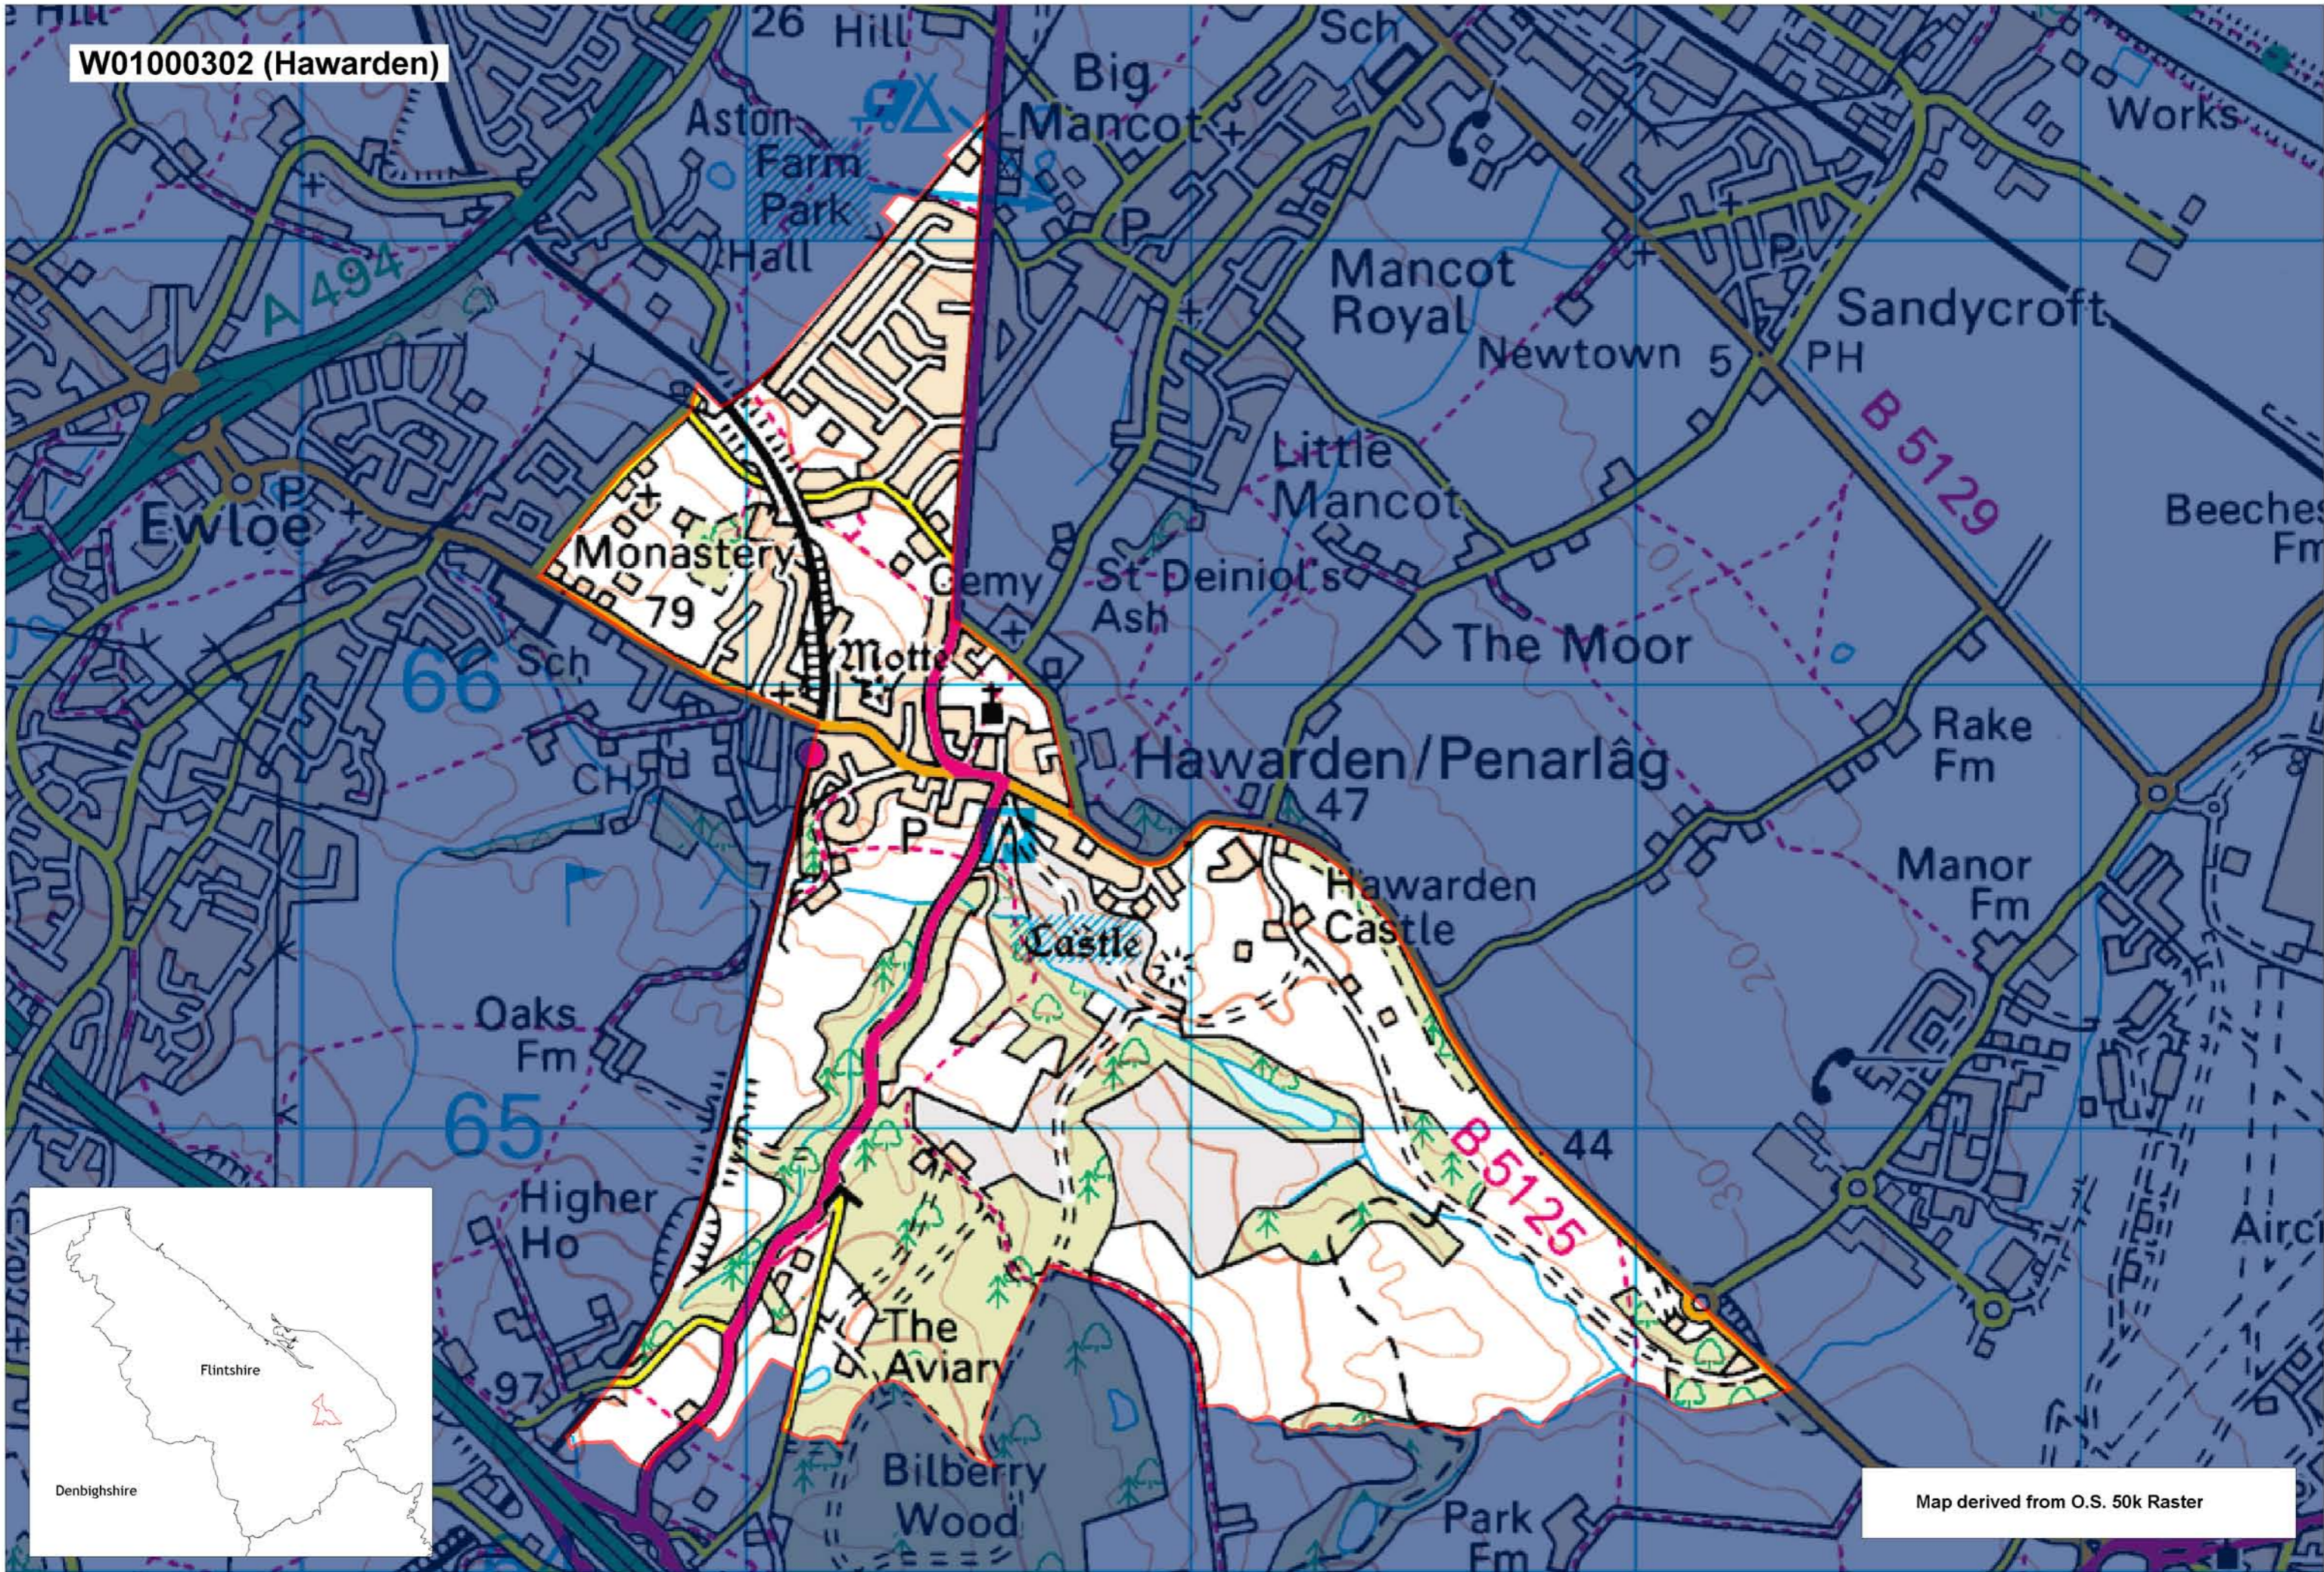

W01000302 (Hawarden)

Map derived from O.S. 50k Raster