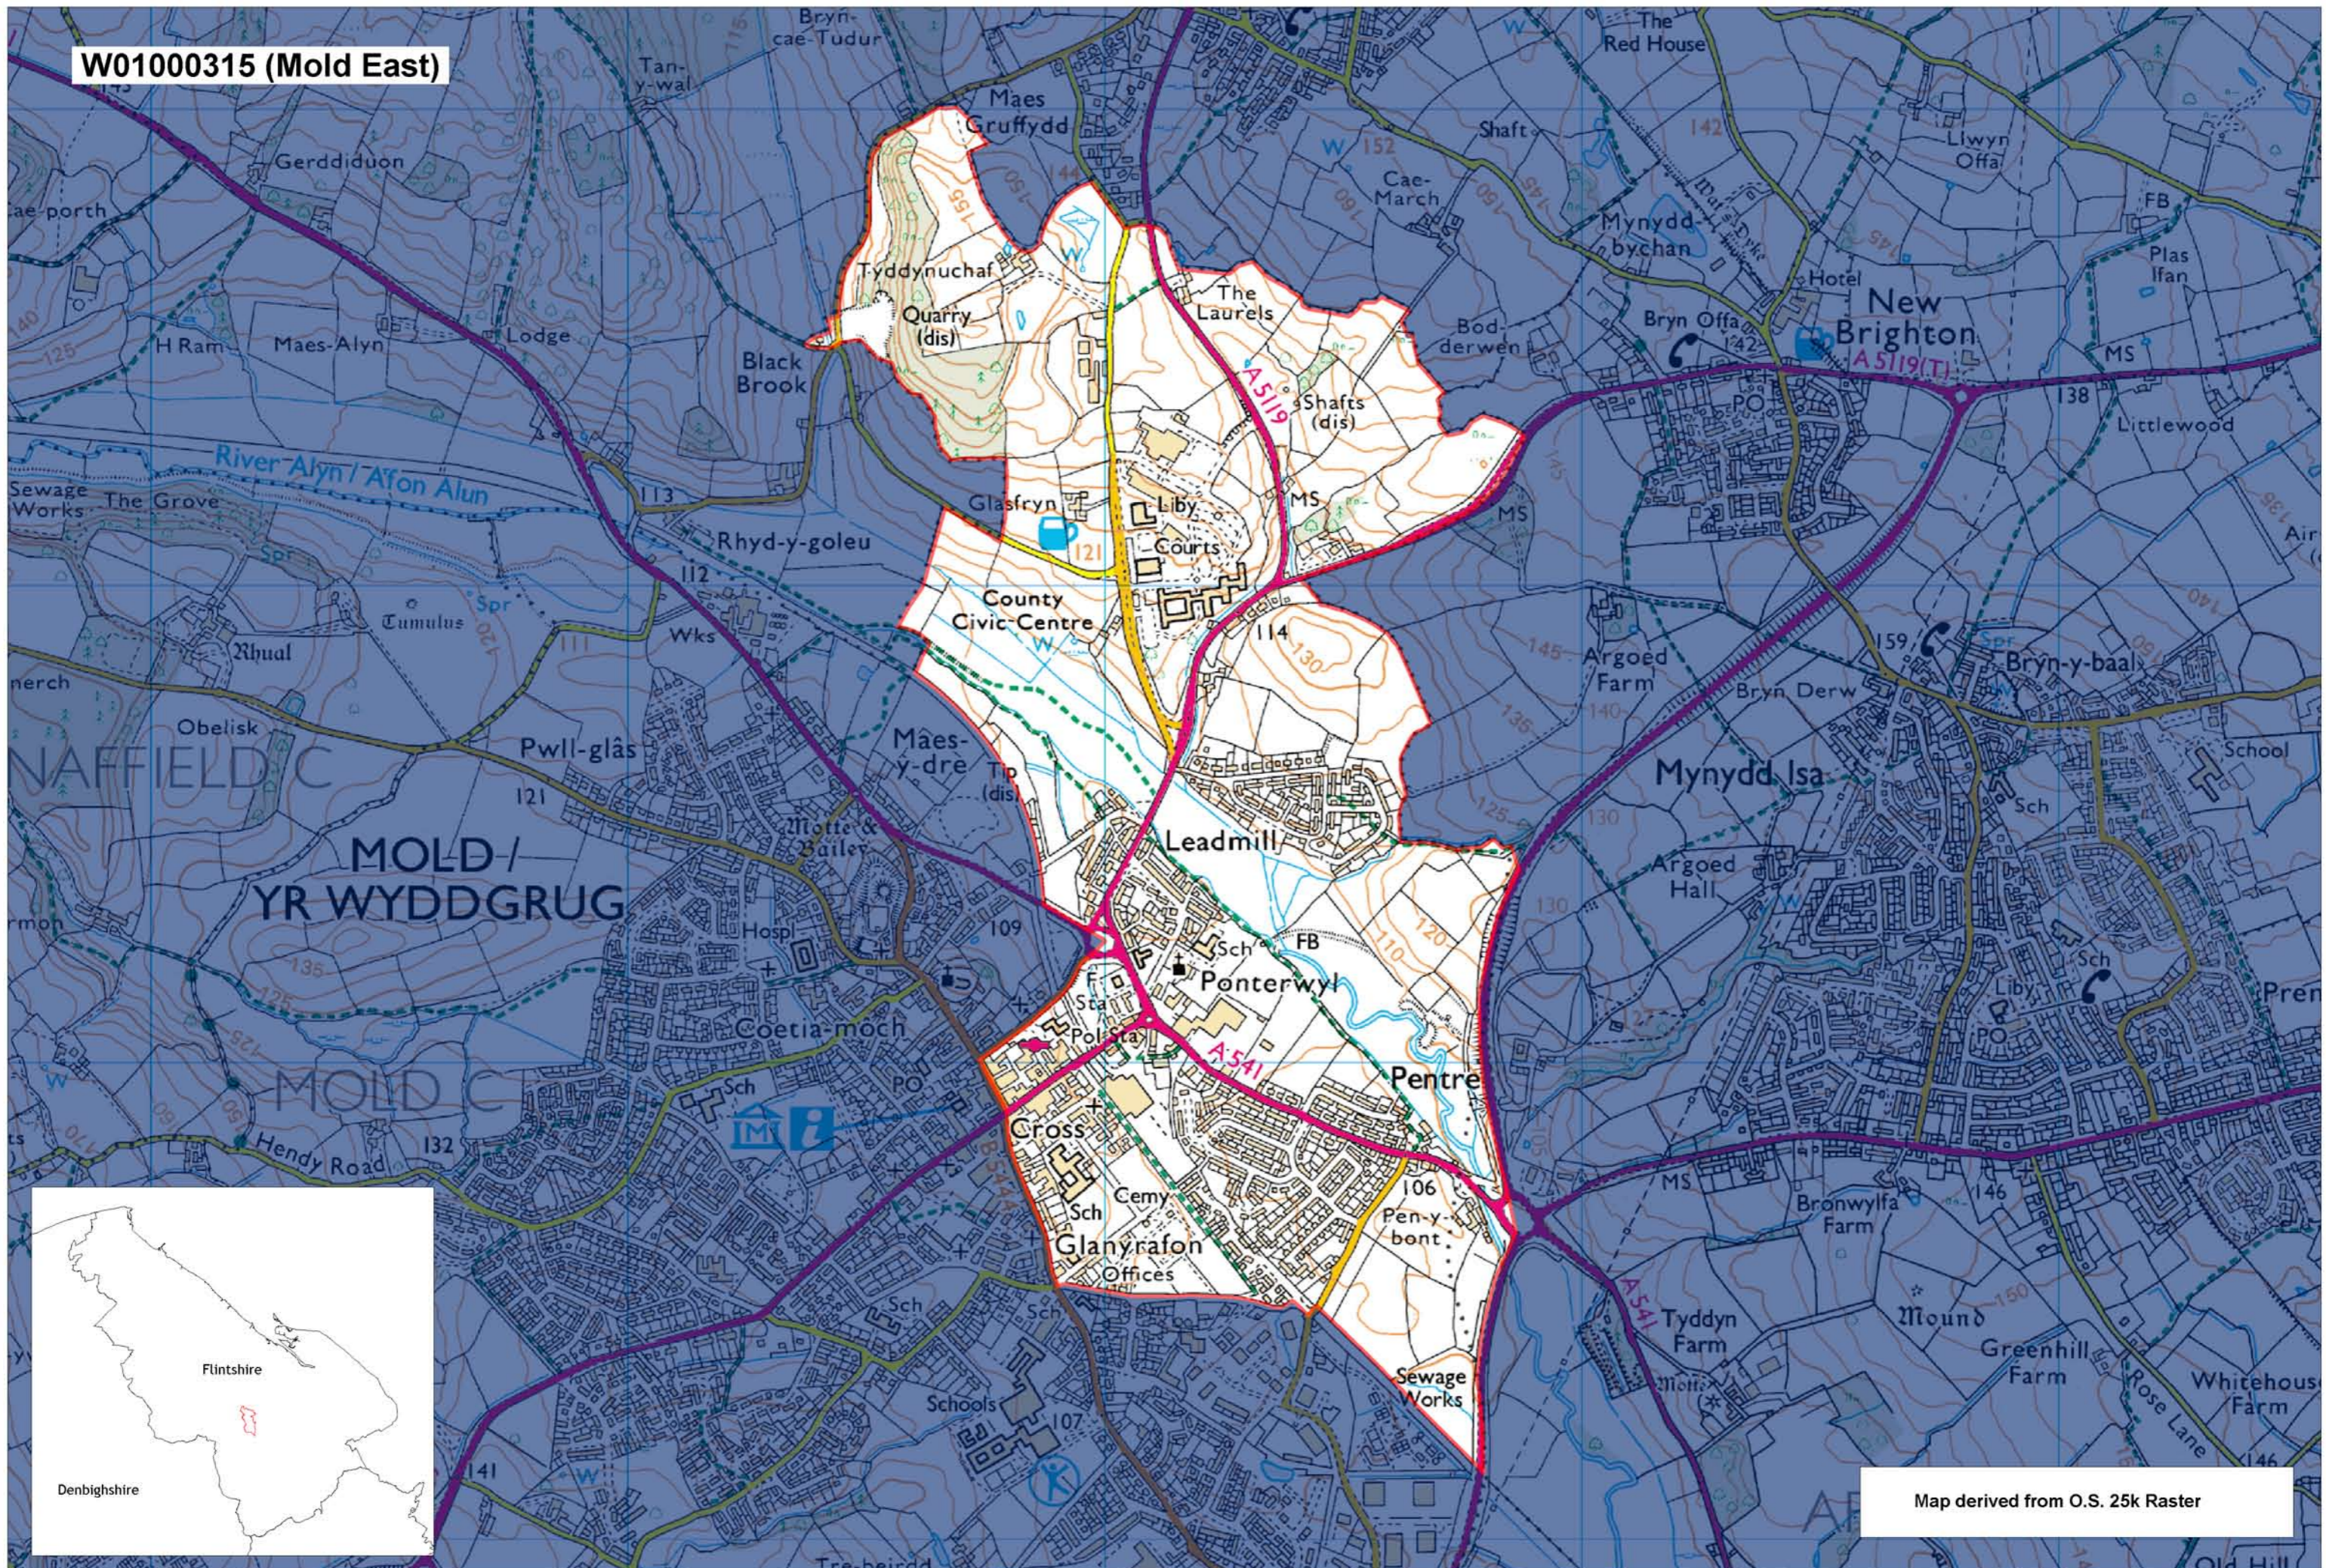

W01000315 (Mold East)

Map derived from O.S. 25k Raster

This map is based upon the Ordnance Survey material with the permission of Ordnance Survey on behalf of The Controller of Her Majesty's Stationery Office. © Crown copyright 2008. Unauthorised reproduction infringes Crown copyright and may lead to prosecution or civil proceedings. Welsh Assembly Government. Licence Number: 100017916. Mae'r map hwn yn seiliedig ar ddeunydd yr Arolwg Ordnans gyda chaniatâd Arolwg Ordnans ar ran Rheolwr Llyfrfa El Mawrhydi. © Hawffraint y Goron 2008. Mae atgynhyrchu heb ganiatâd yn torri hawffraint y Goron a gall hyn arwain at erlyniad neu achos sifil. Llywodraeth Cynulliad Cymru. Rhif trwydded 100017916.

Produced by Cartographics, Statistical Directorate, Welsh Assembly Government. Cynhyrchwyd gan Cartograffeg, Y Gyfarwyddiaeth Ystadegol, Llywodraeth Cynulliad Cymru.