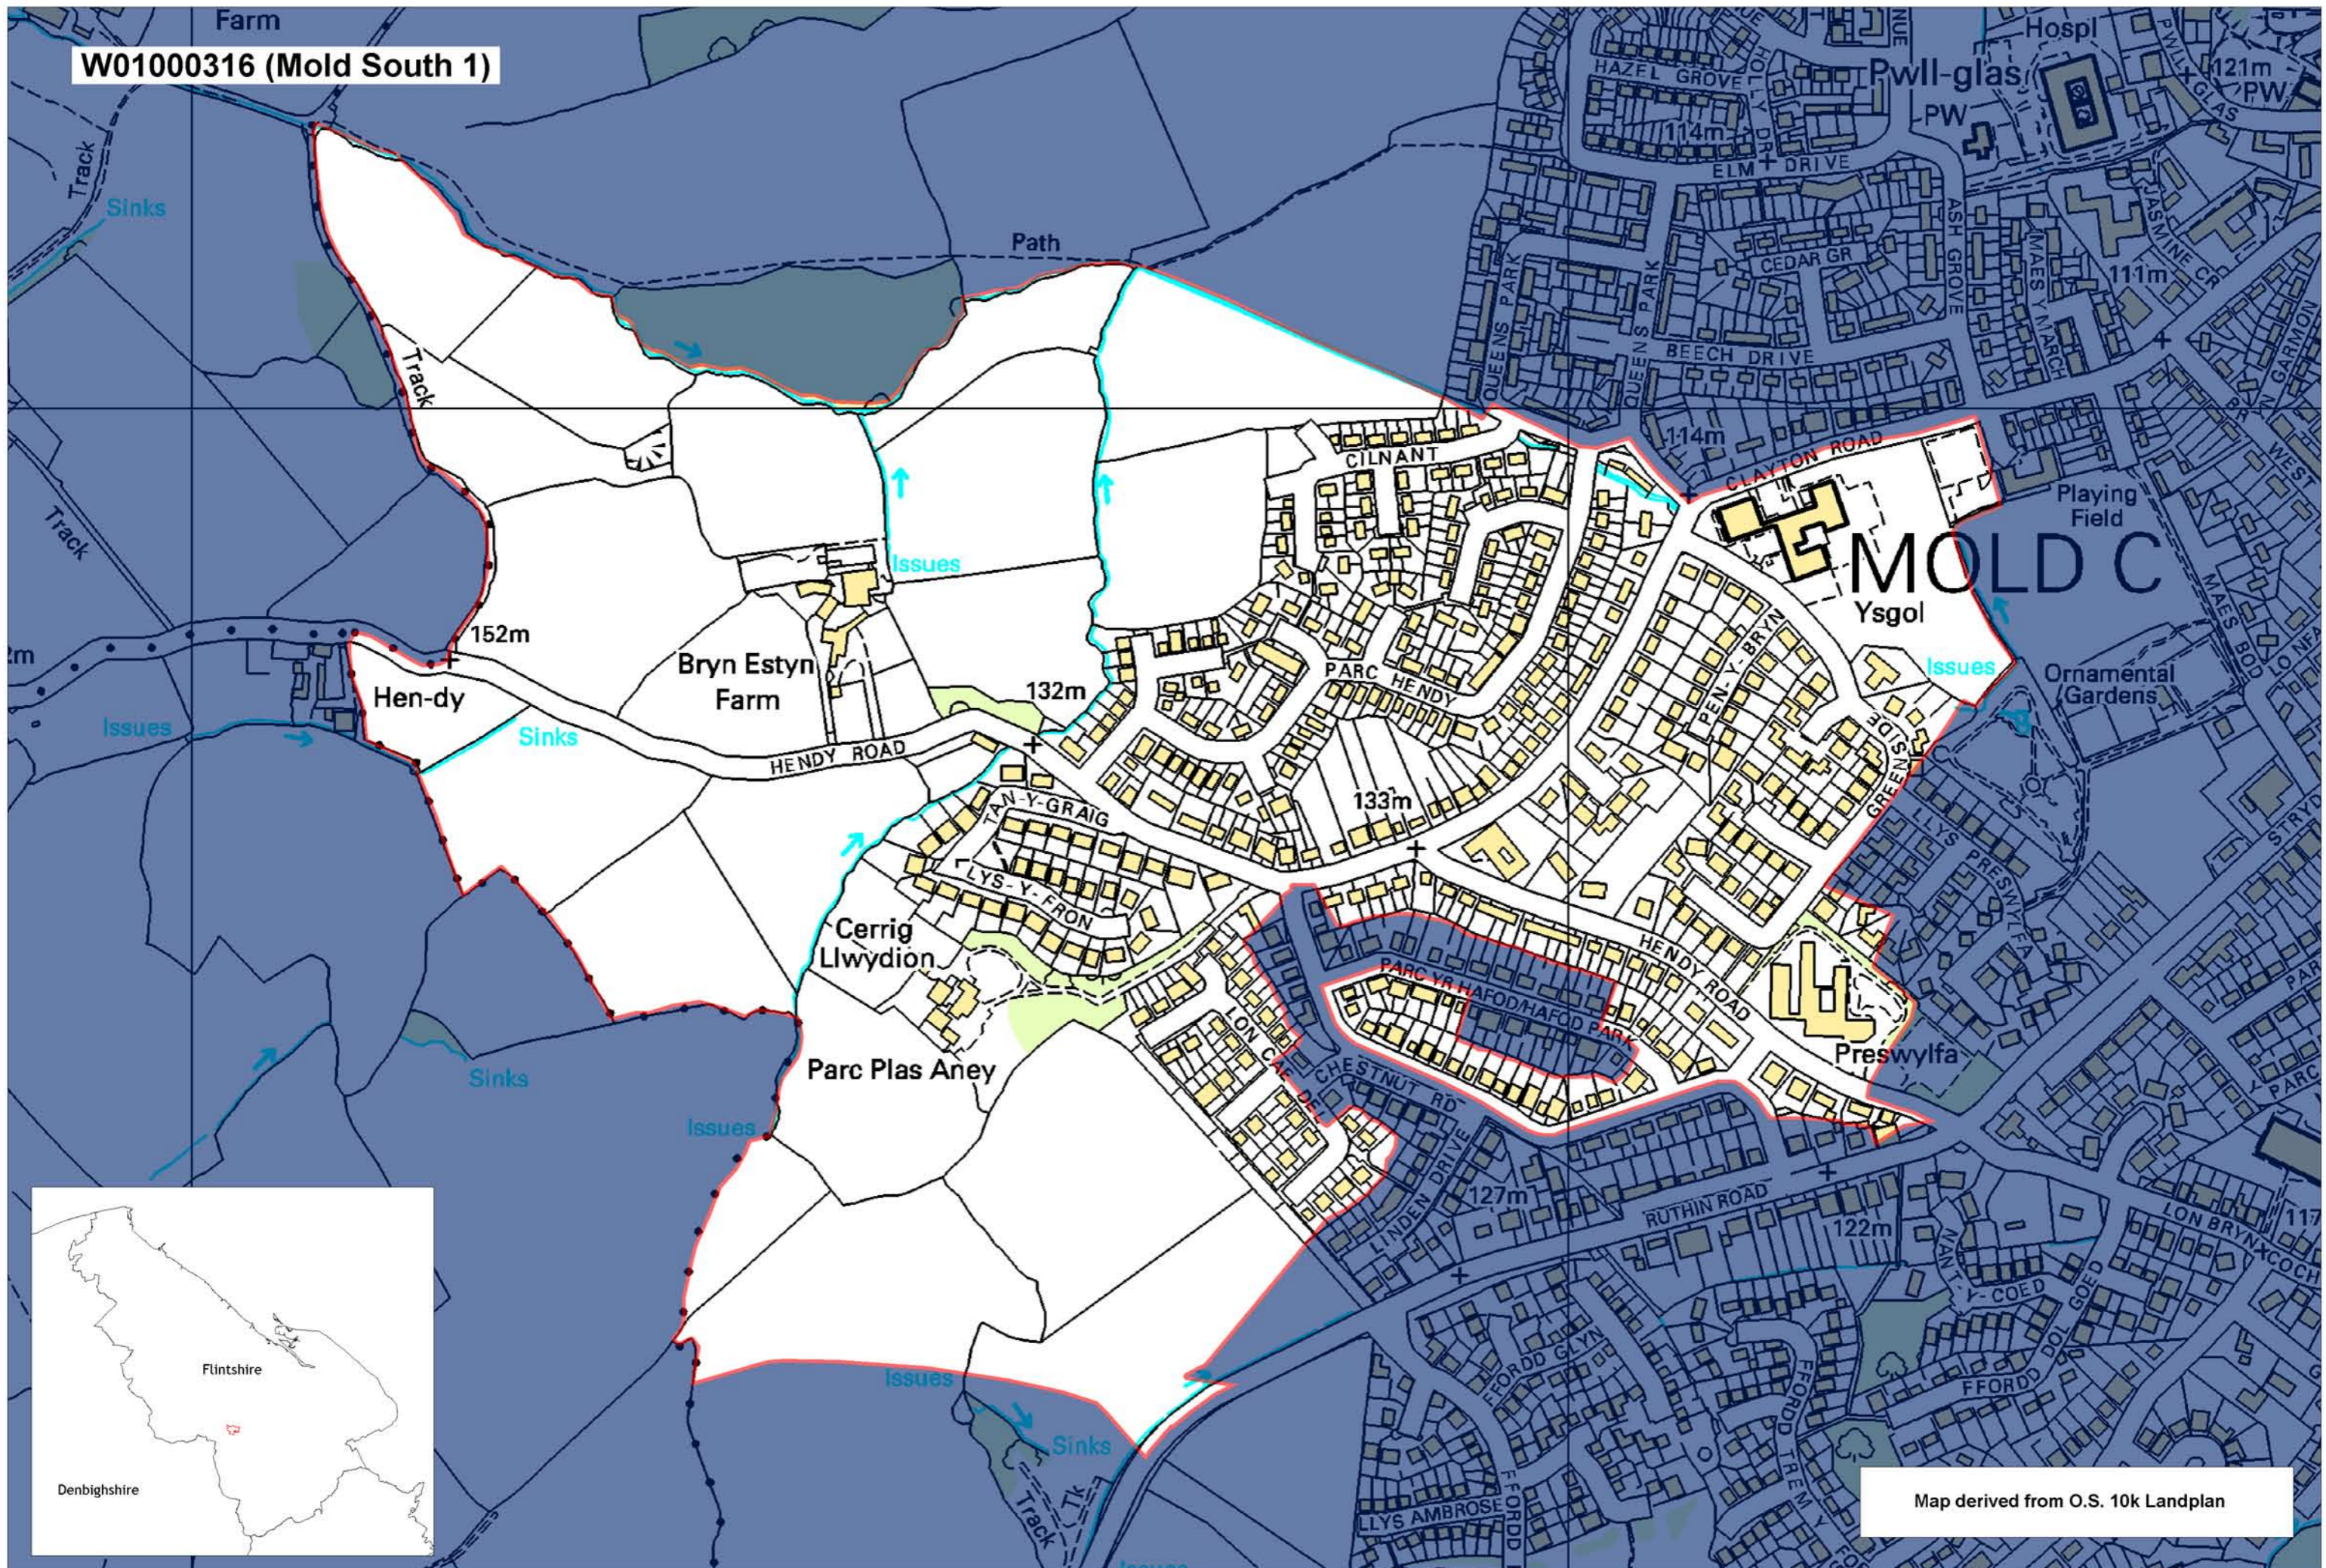

W01000316 (Mold South 1)

Map derived from O.S. 10k Landplan

This map is based upon the Ordnance Survey material with the permission of Ordnance Survey on behalf of The Controller of Her Majesty's Stationery Office. © Crown copyright 2008. Unauthorised reproduction infringes Crown copyright and may lead to prosecution or civil proceedings. Welsh Assembly Government. Licence Number: 100017916. Mae'r map hwn yn seiliedig ar ddeunydd yr Arolwg Ordnans gyda chaniatâd Arolwg Ordnans ar ran Rheolwr Lyfrau Ei Mawrhydi. © Hawffraint y Goron 2008. Mae atgynhyrchu heb ganiatâd yn torri hawffraint y Goron a gall hyn arwain at erlyniad neu achos sifil. Llywodraeth Cynulliad Cymru. Rhif trwydded 100017916.

Produced by Cartographics, Statistical Directorate, Welsh Assembly Government. Cynhyrchwyd gan Cartograffeg, Y Gyfarwyddiaeth Ystadegol, Llywodraeth Cynulliad Cymru.