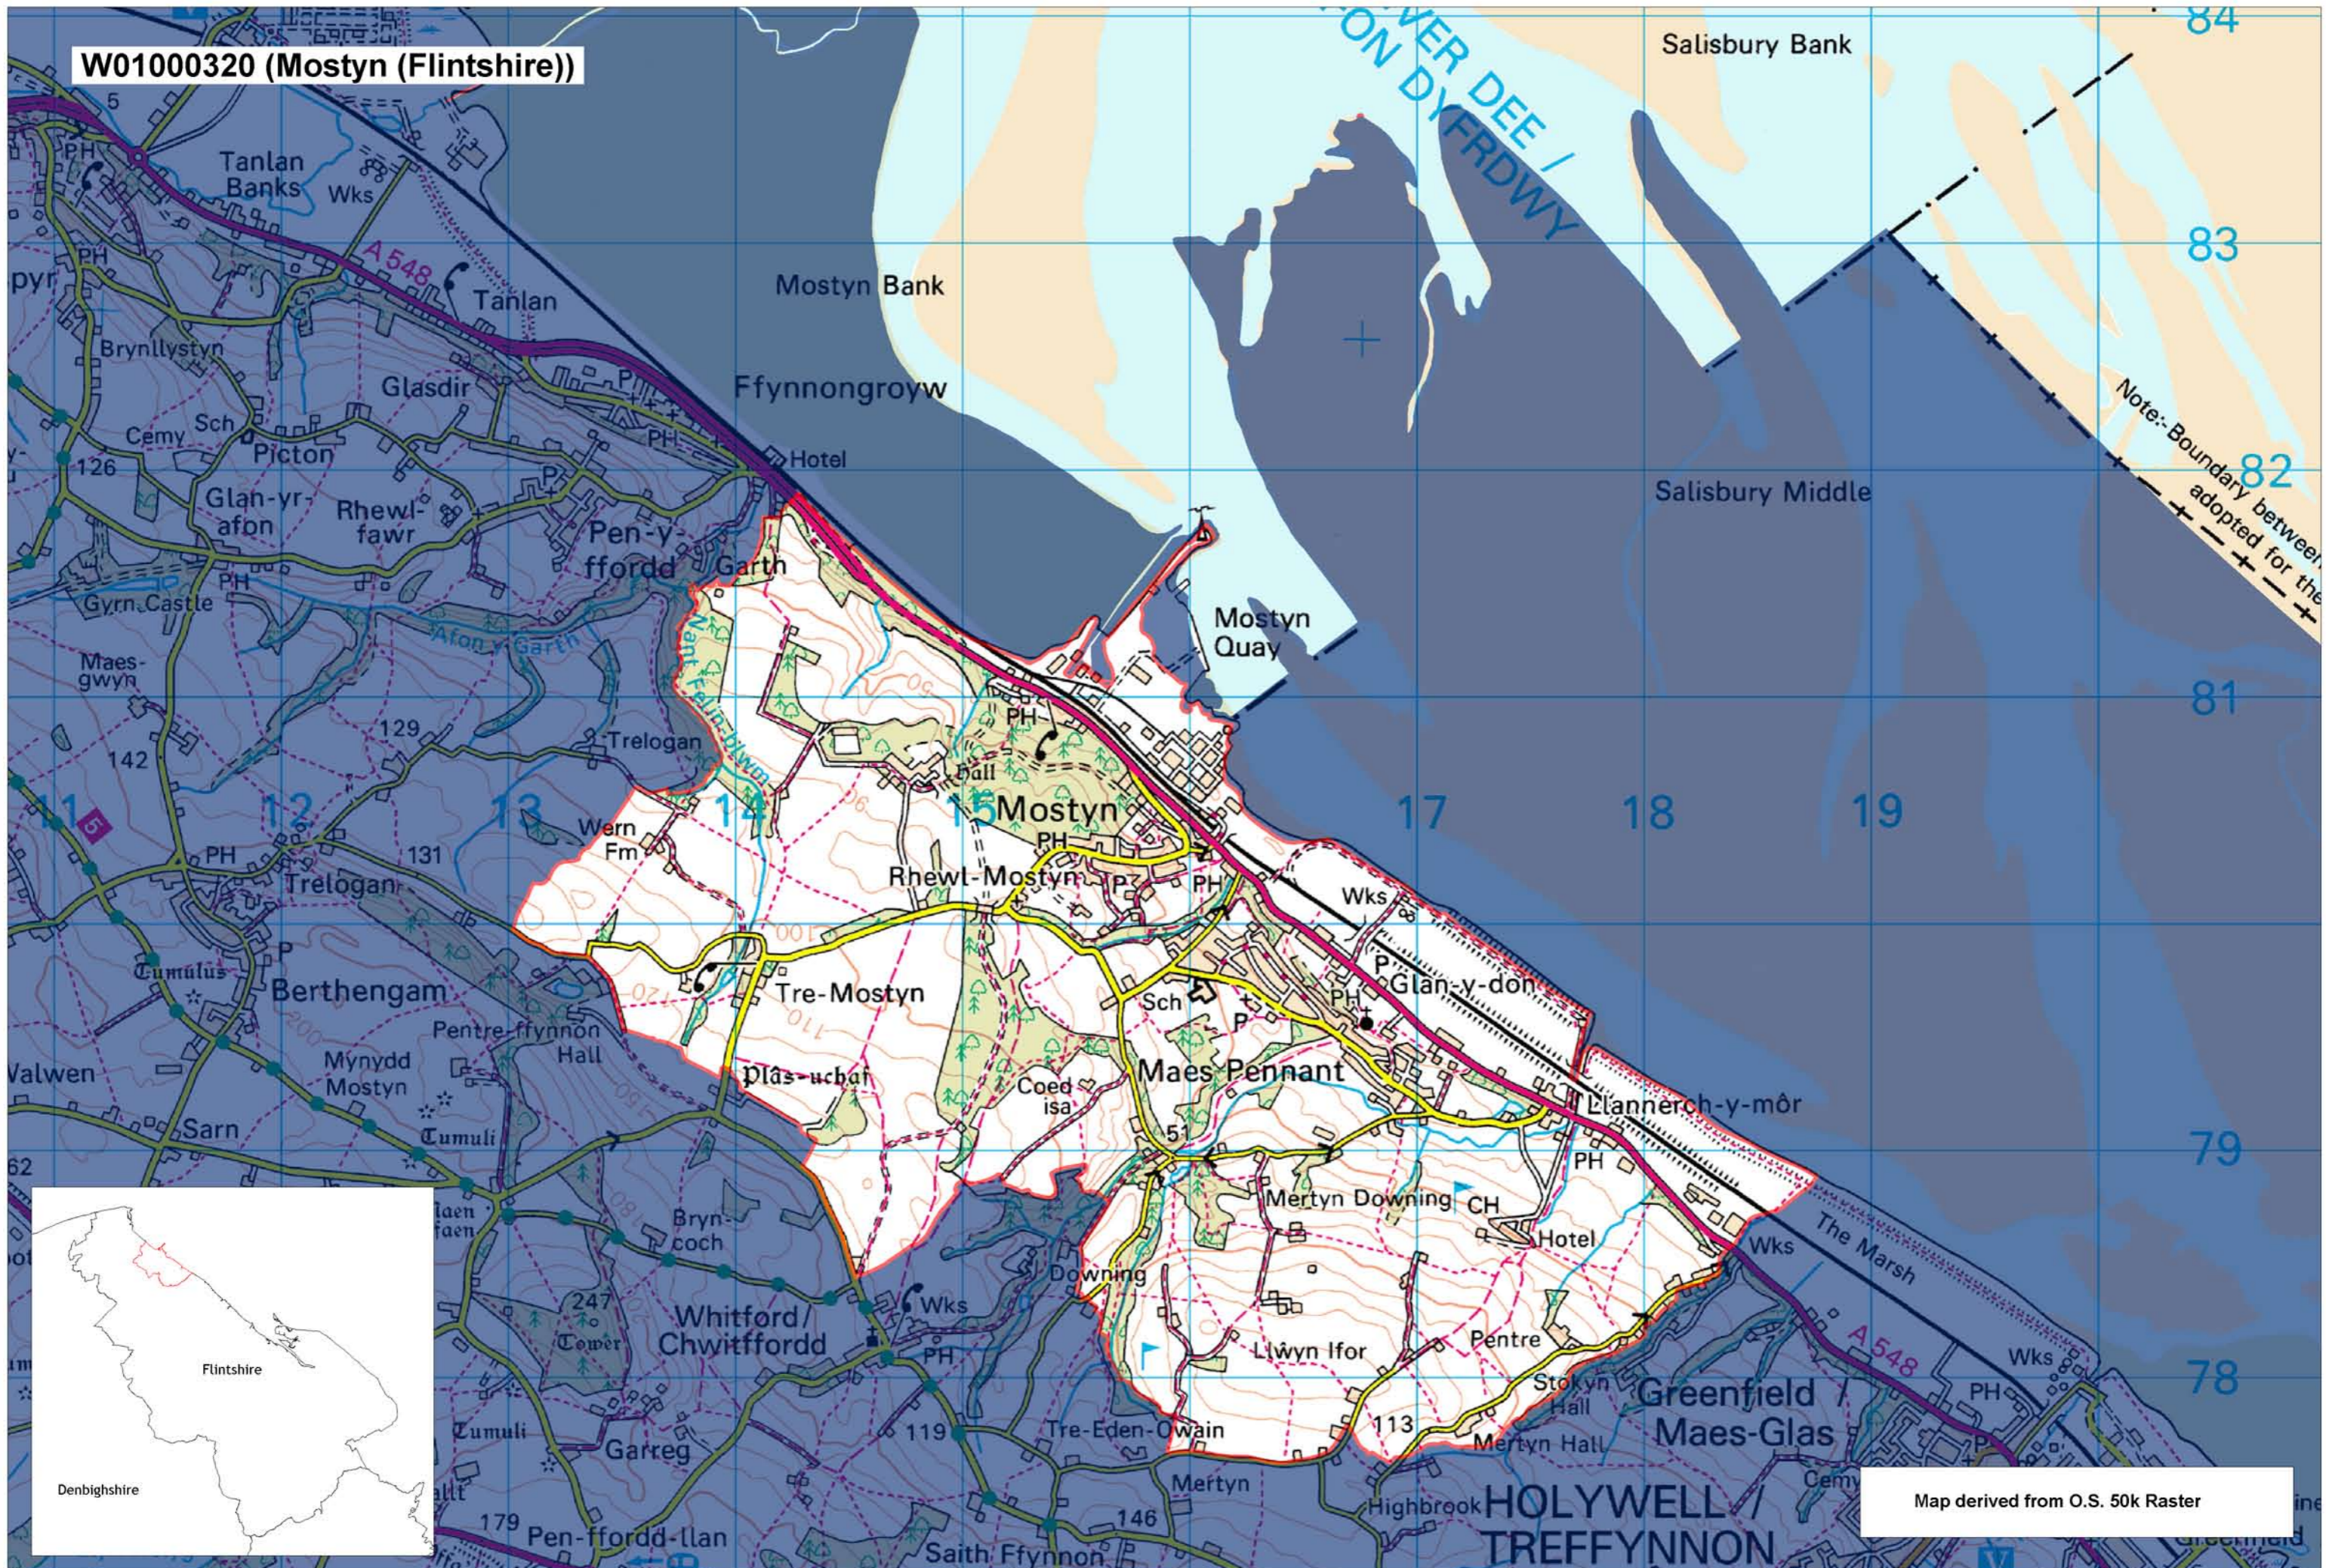

W01000320 (Mostyn (Flintshire))

Note:- Boundary between adopted for the

Map derived from O.S. 50k Raster

This map is based upon the Ordnance Survey material with the permission of Ordnance Survey on behalf of The Controller of Her Majesty's Stationery Office. © Crown copyright 2008. Unauthorised reproduction infringes Crown copyright and may lead to prosecution or civil proceedings. Welsh Assembly Government. Licence Number: 100017916. Mae'r map hwn yn seiliedig ar ddeunydd yr Arolwg Ordnans gyda chaniatâd Arolwg Ordnans ar ran Rheolwr Lyfrau Ei Mawrhydi. © Hawffraint y Goron 2008. Mae atgynhyrchu heb ganiatâd yn torri hawffraint y Goron a gall hyn arwain at erlyniad neu achos sifil. Llywodraeth Cynulliad Cymru. Rhif trwydded 100017916.

Produced by Cartographics, Statistical Directorate, Welsh Assembly Government. Cynhyrchwyd gan Cartograffeg, Y Gyfarwyddiaeth Ystadegol, Llywodraeth Cynulliad Cymru.