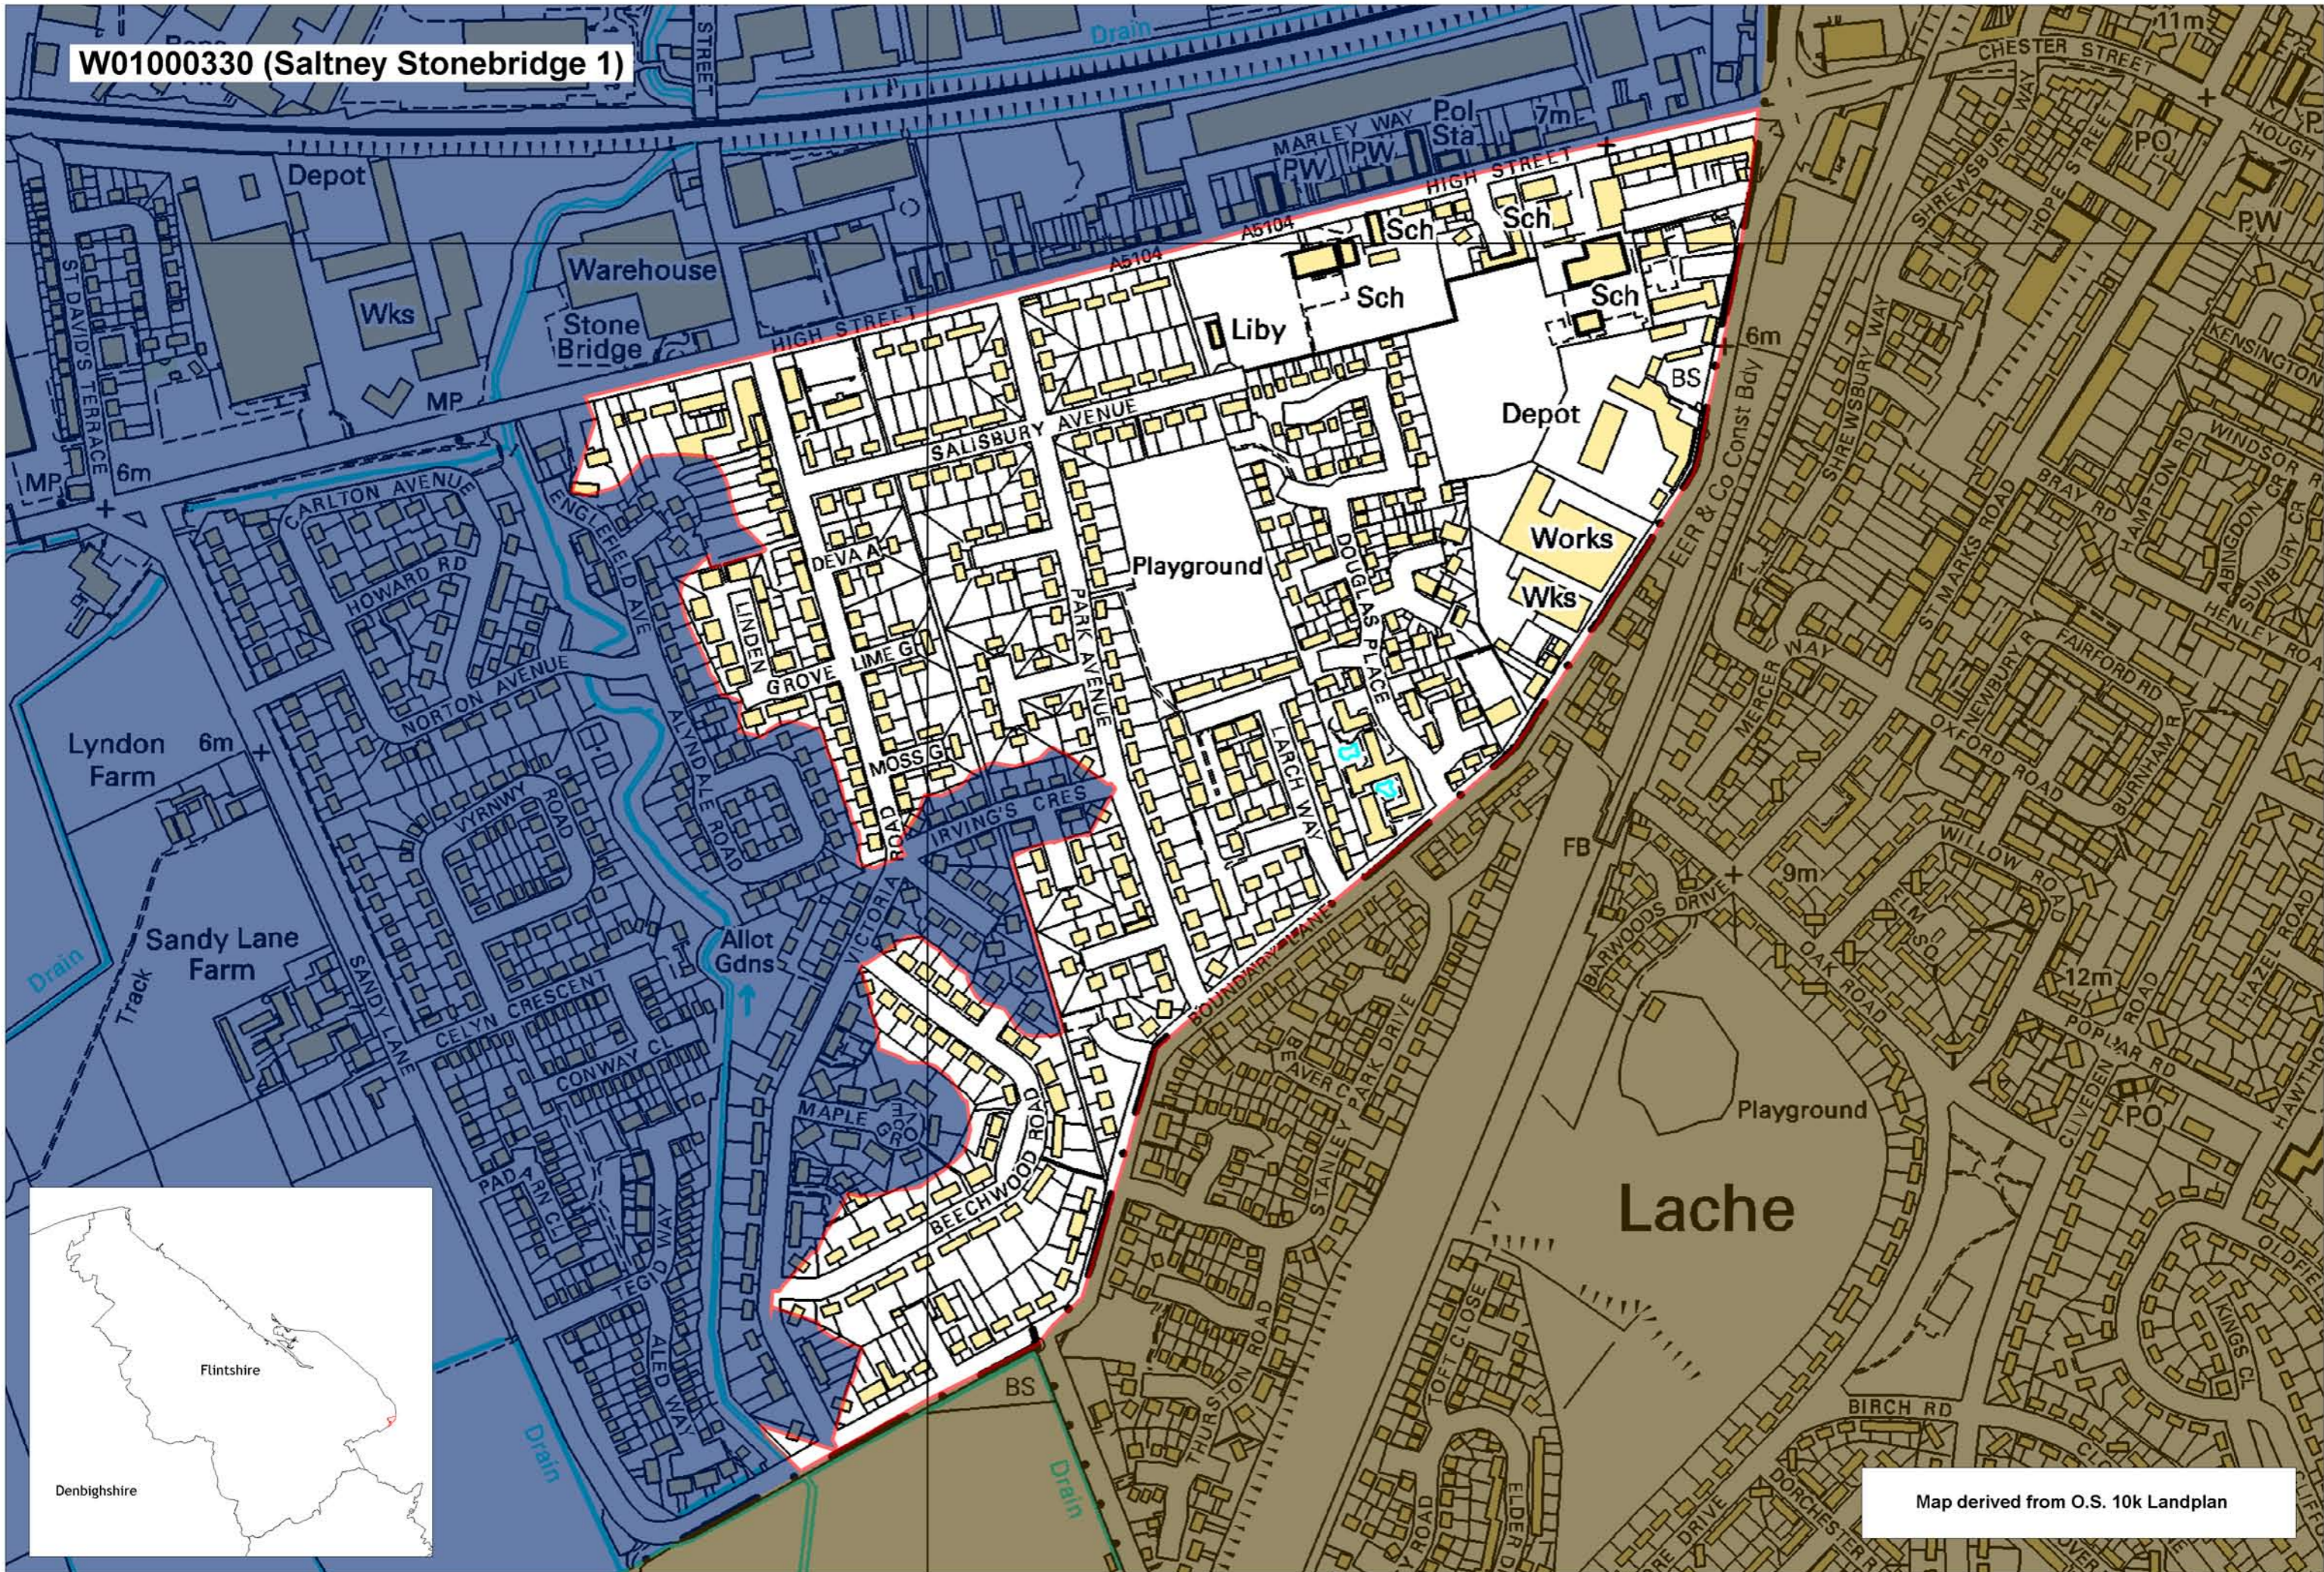

W01000330 (Saltney Stonebridge 1)

Map derived from O.S. 10k Landplan