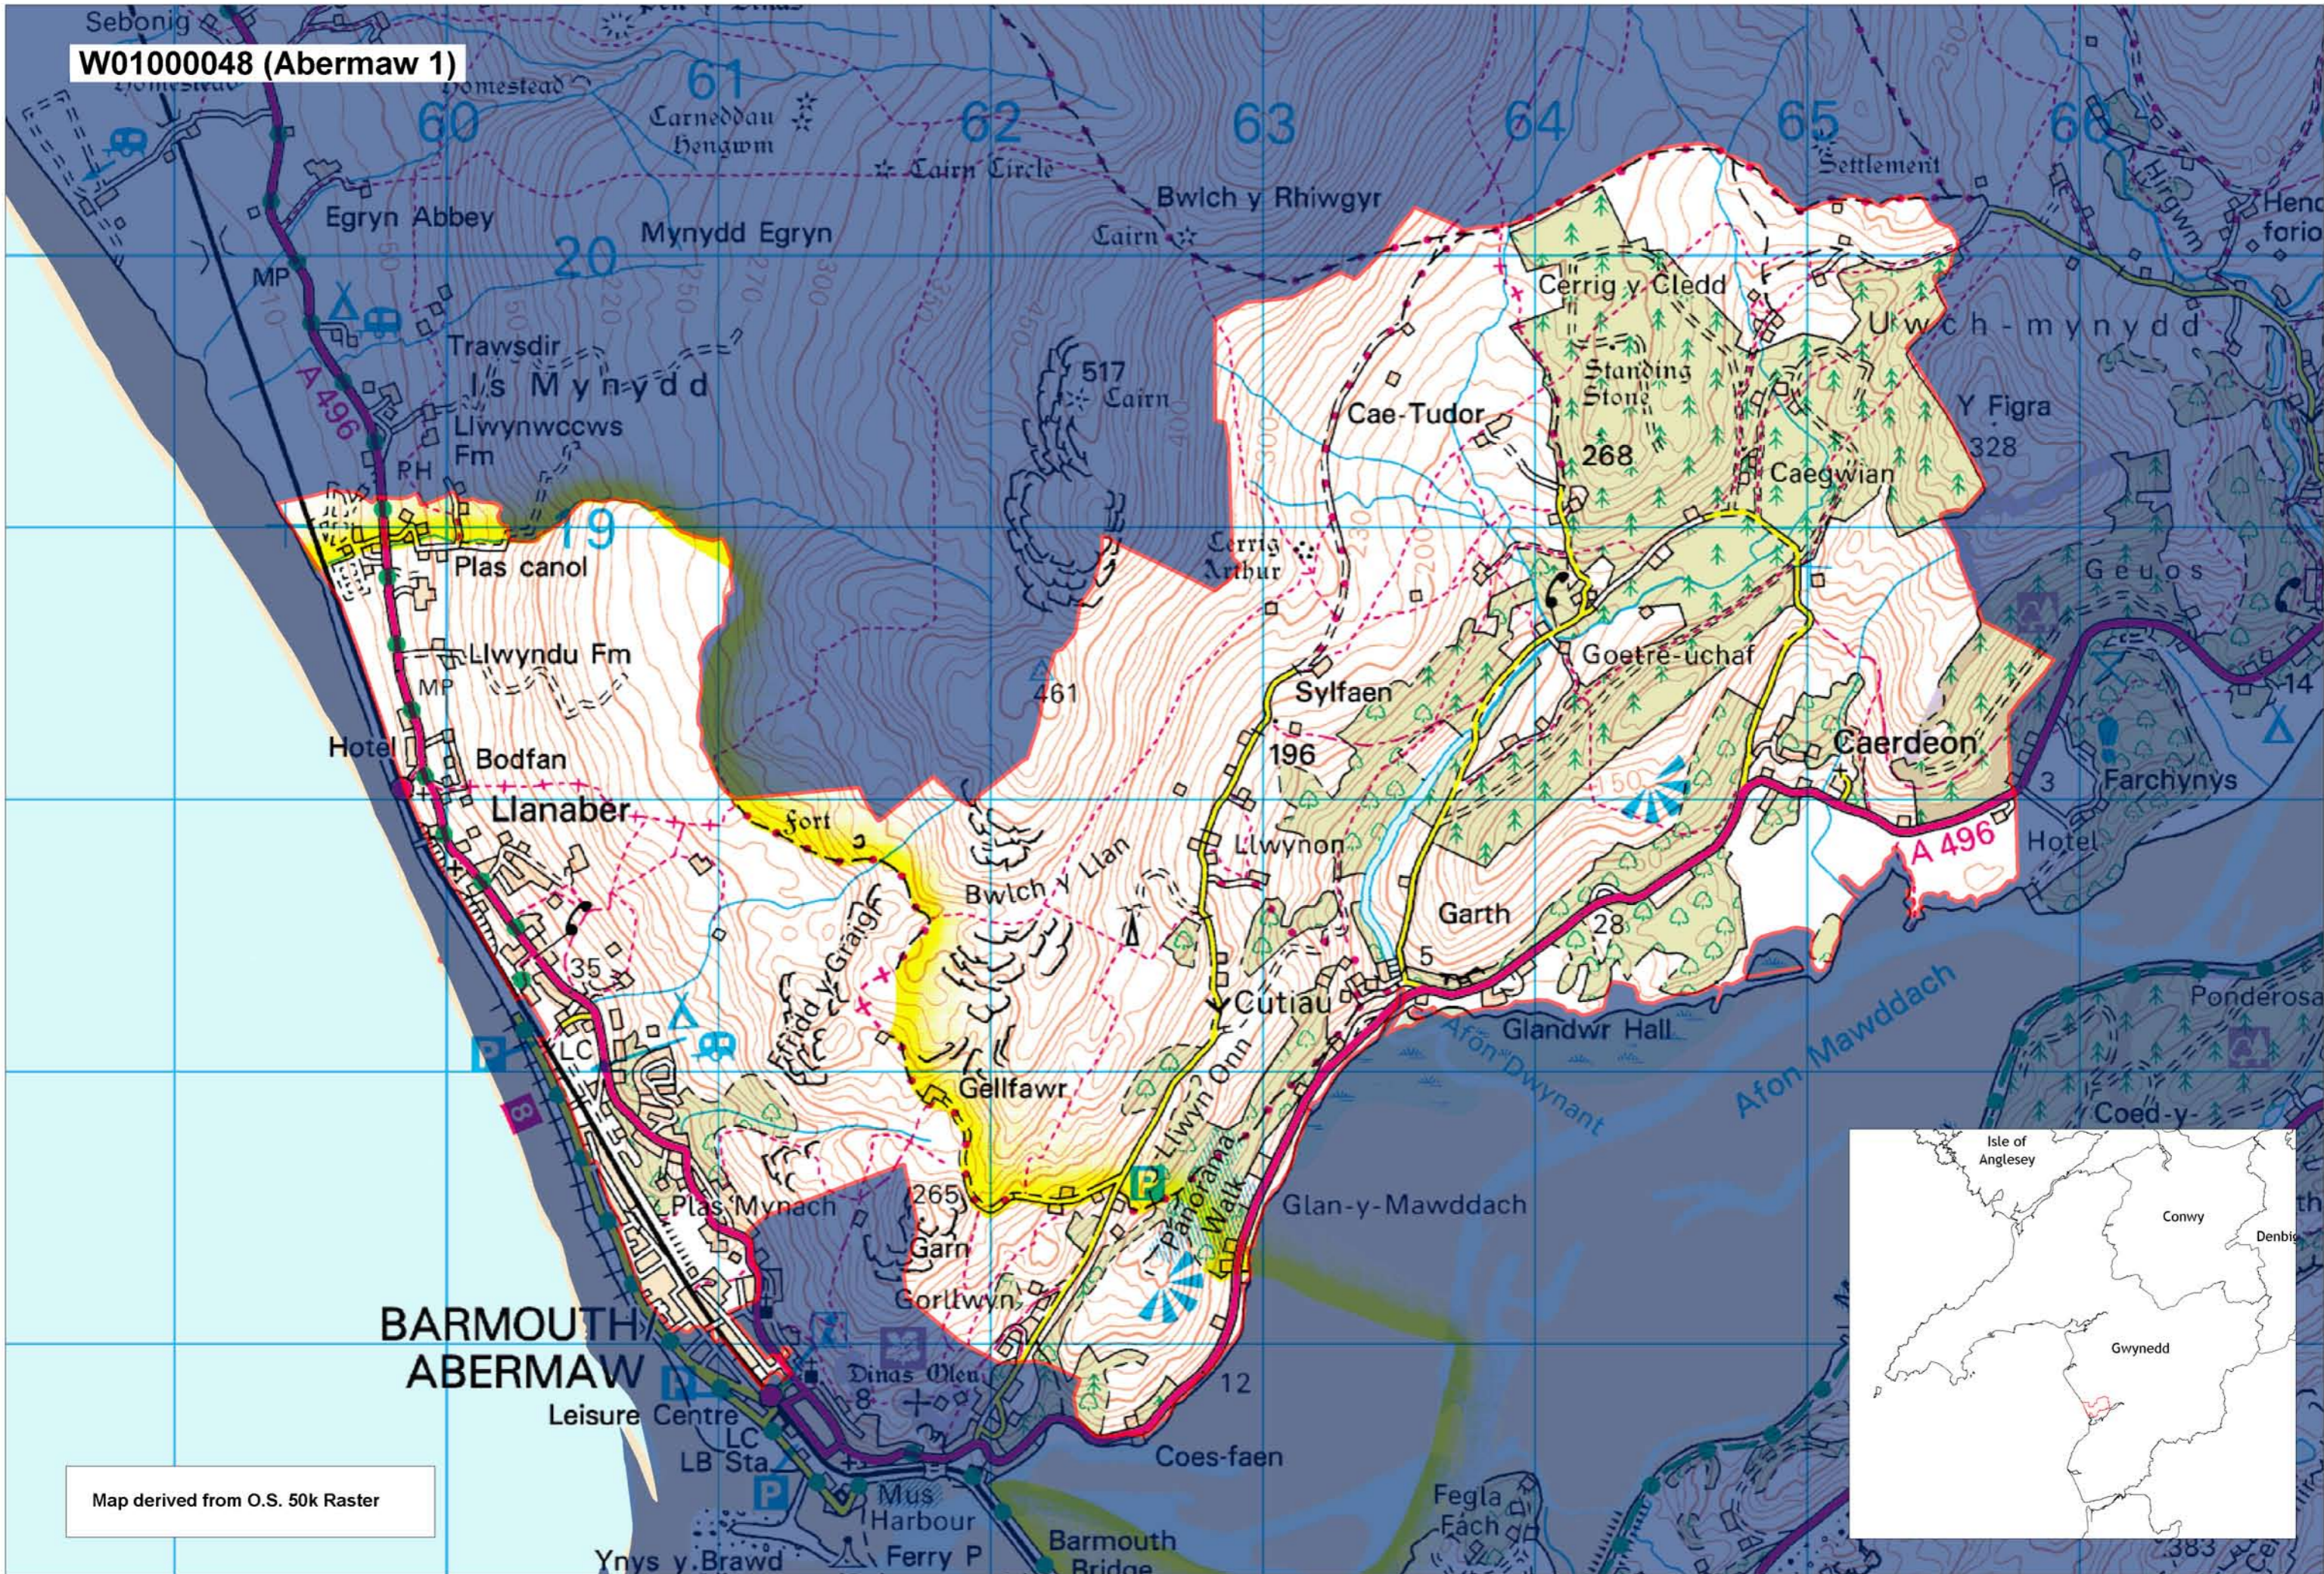

W0100048 (Abermaw 1)

Map derived from O.S. 50k Raster