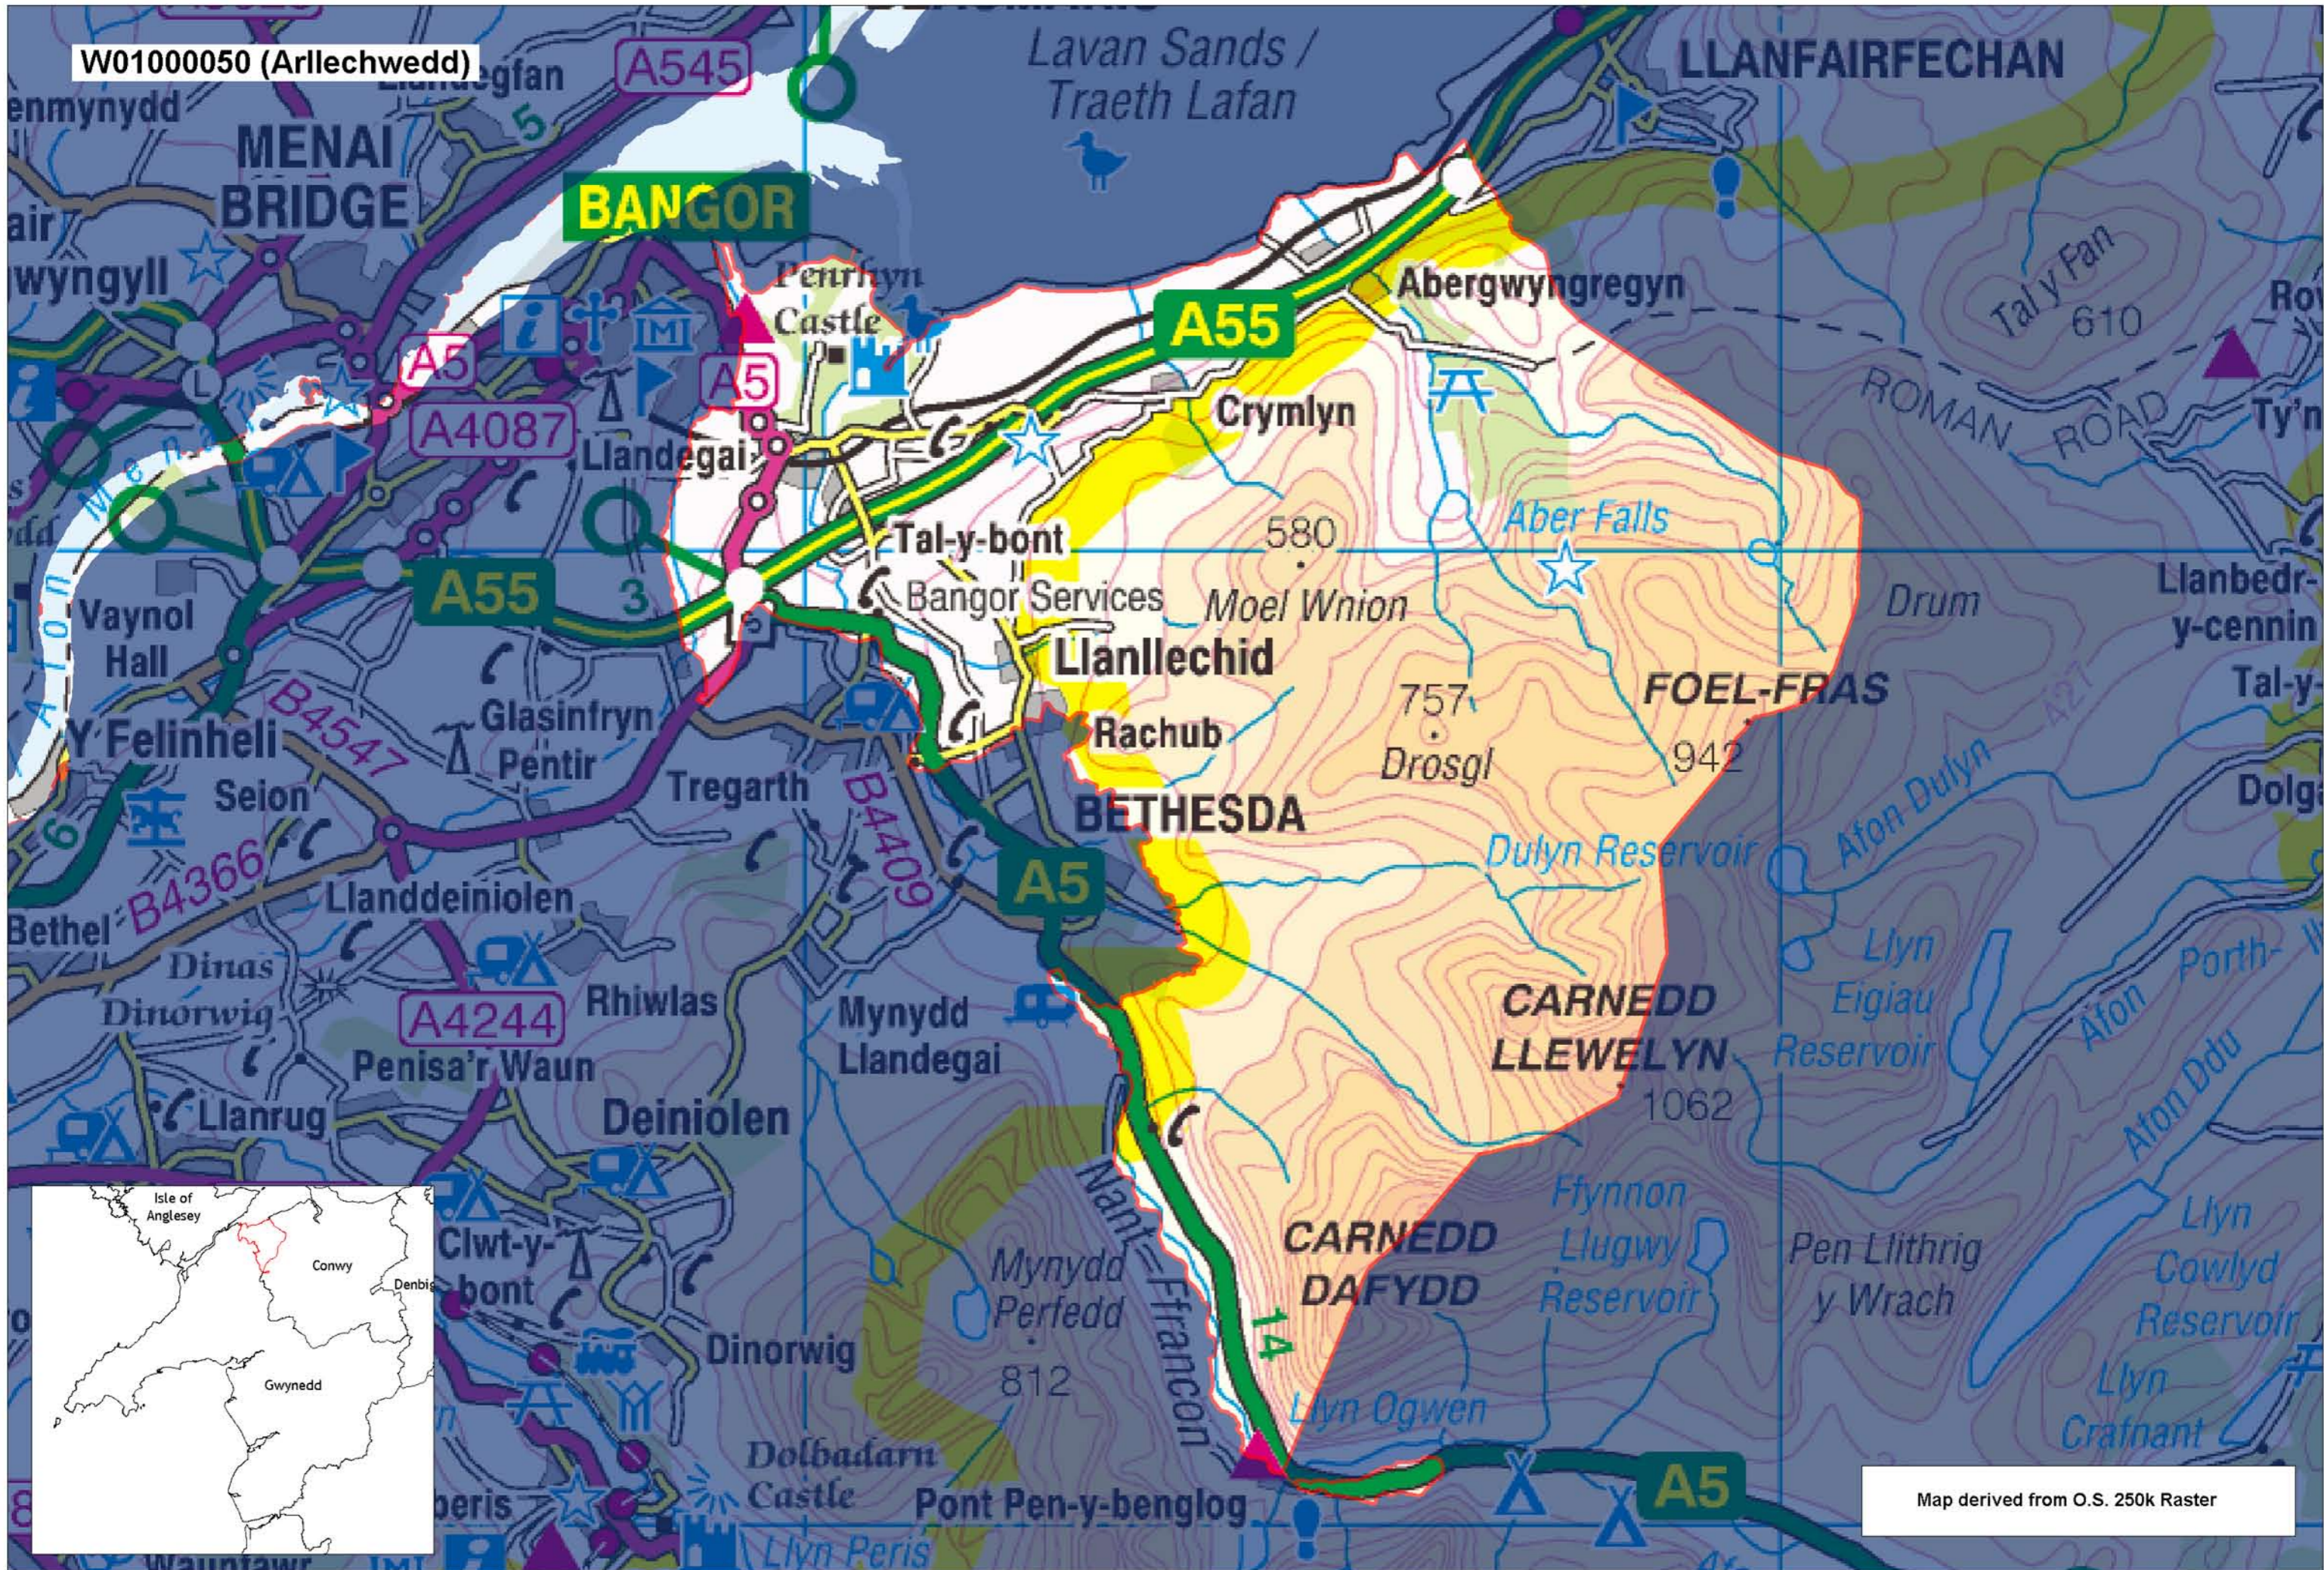

W01000050 (Arllechwedd)

Map derived from O.S. 250k Raster