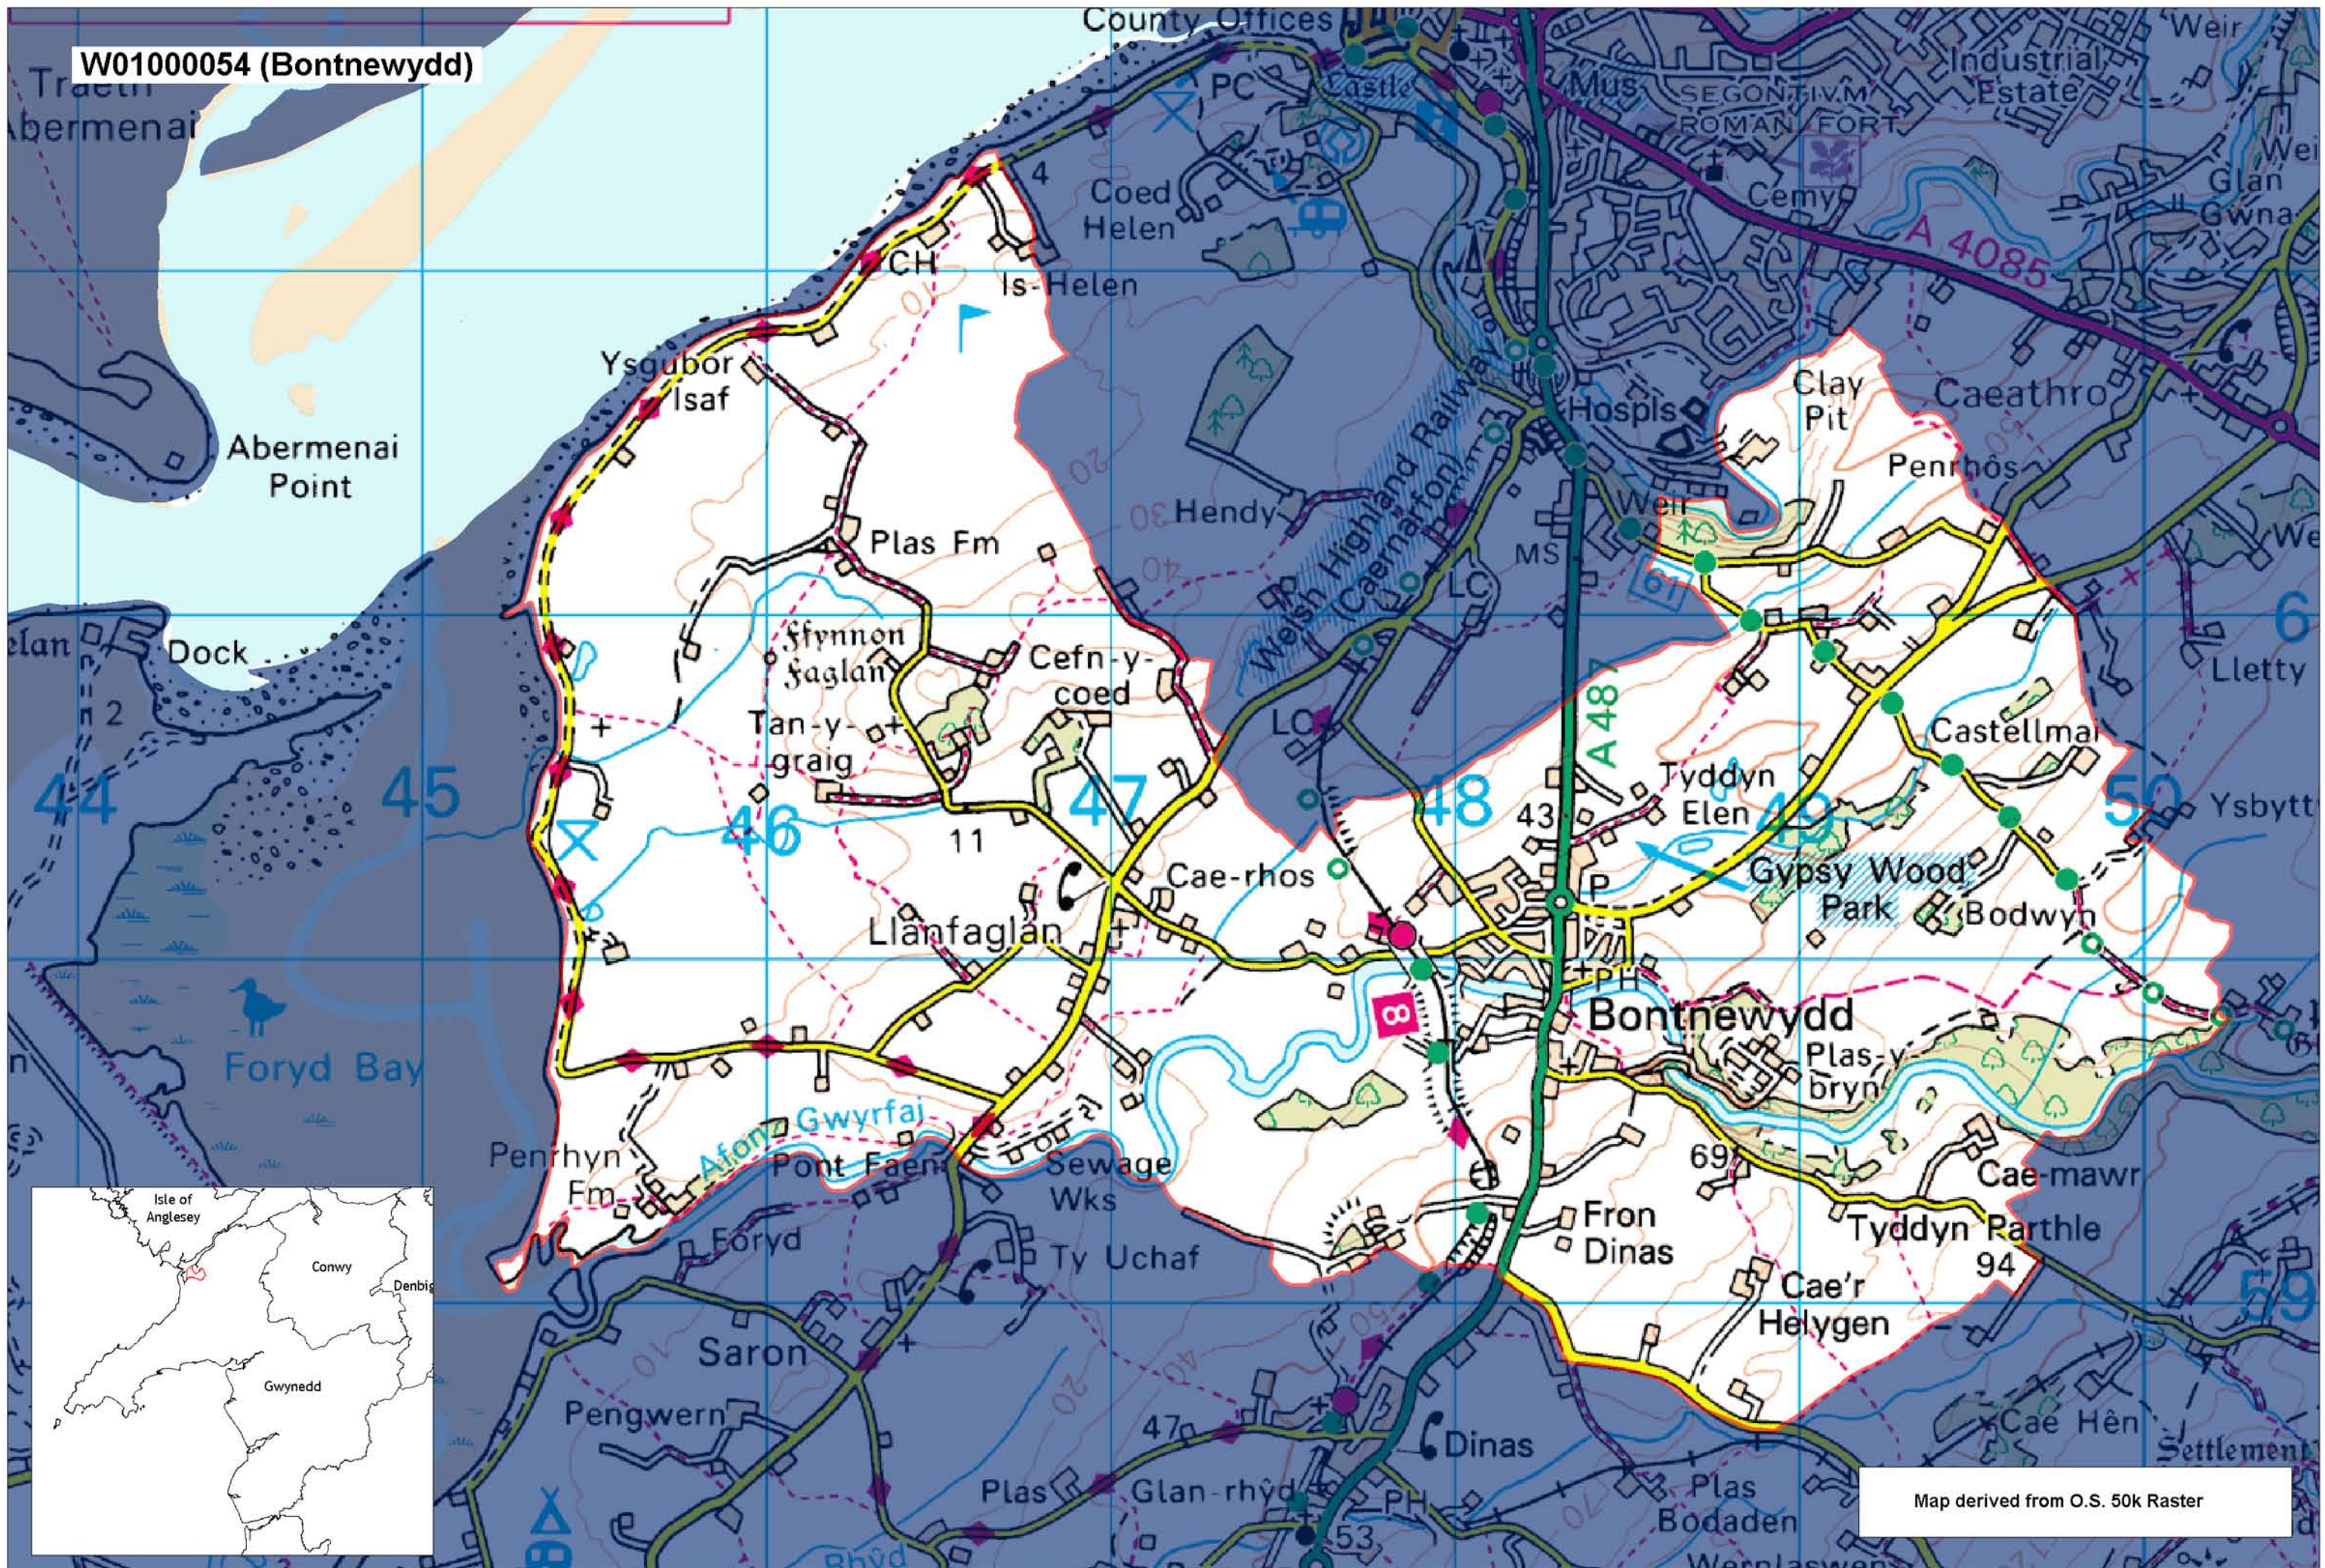

W01000054 (Bontnewydd)

Map derived from O.S. 50k Raster