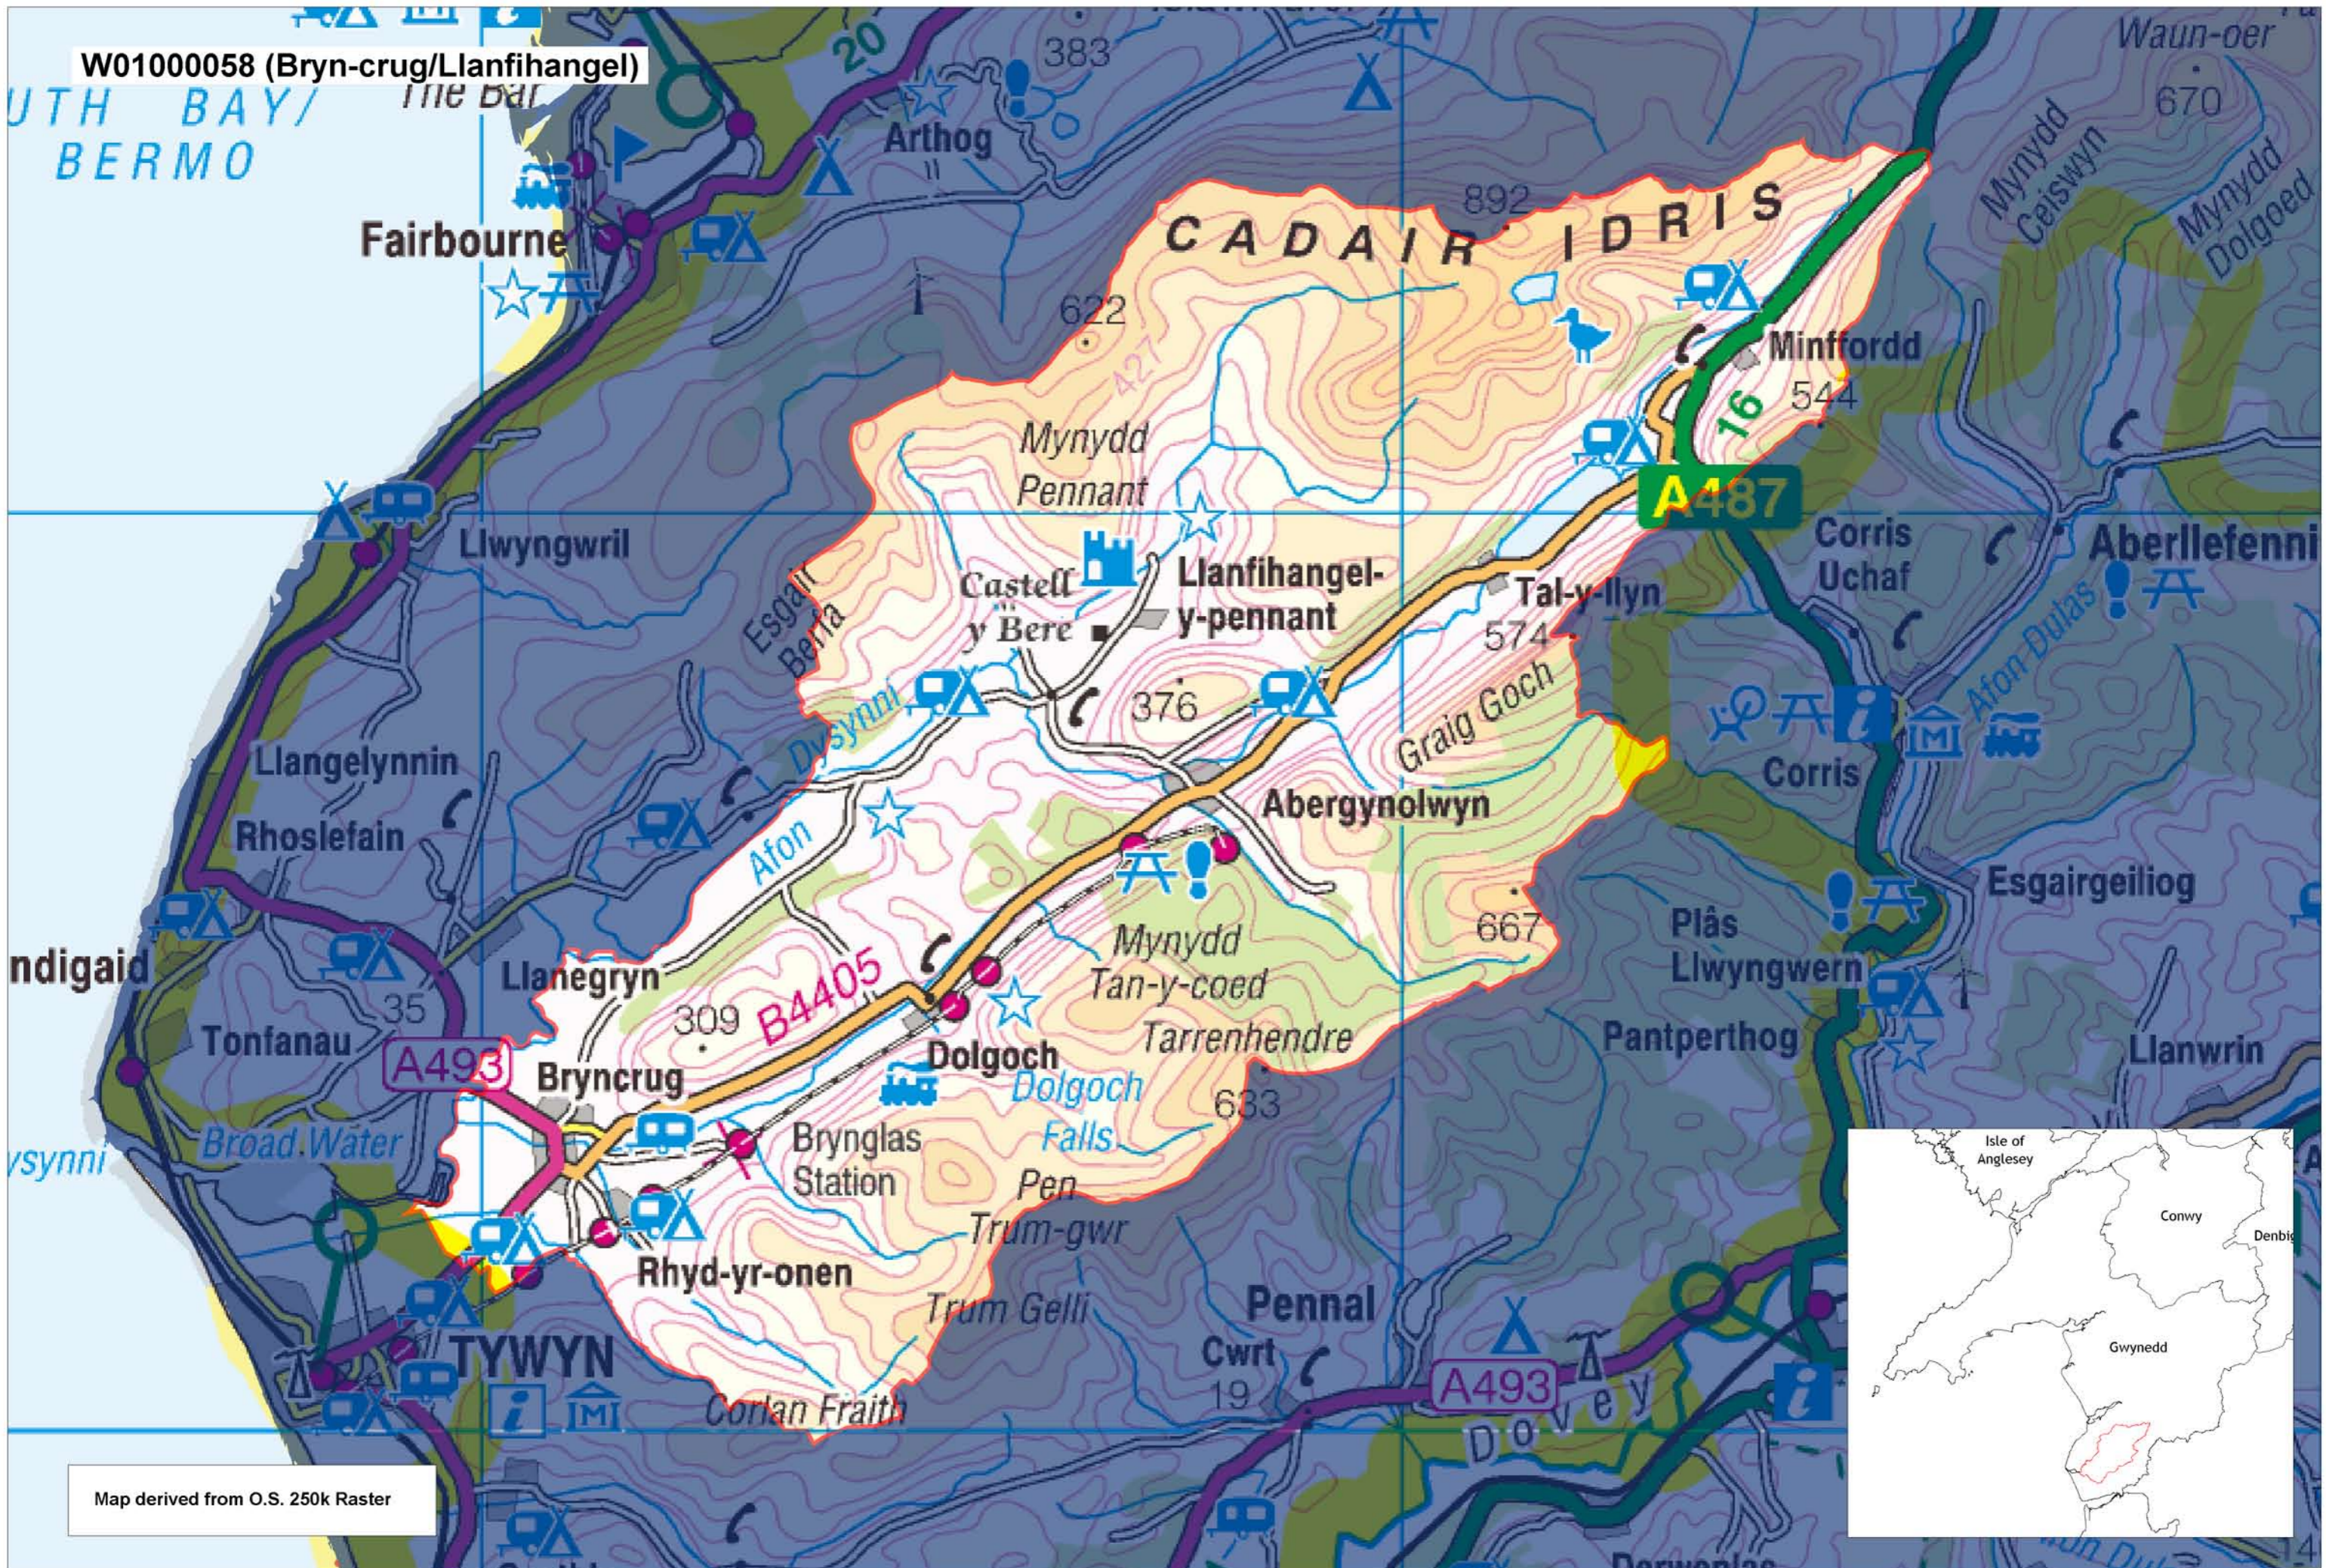

W01000058 (Bryn-crug/Llanfihangel)

Map derived from O.S. 250k Raster

This map is based upon the Ordnance Survey material with the permission of Ordnance Survey on behalf of The Controller of Her Majesty's Stationery Office. © Crown copyright 2008. Unauthorised reproduction infringes Crown copyright and may lead to prosecution or civil proceedings. Welsh Assembly Government. Licence Number: 100017916. Mae'r map hwn yn seiliedig ar ddeunydd yr Arolwg Ordnans gyda chaniatâd Arolwg Ordnans ar ran Rheolwr Lyfrau Ei Mawrhydi. © Hawffraint y Goron 2008. Mae atgynhyrchu heb ganiatâd yn torri hawffraint y Goron a gall hyn arwain at erlyniad neu achos sifil. Llywodraeth Cynulliad Cymru. Rhif trwydded 100017916.

Produced by Cartographics, Statistical Directorate, Welsh Assembly Government. Cynhyrchwyd gan Cartograffeg, Y Gylarwyddiaeth Ystadegol, Llywodraeth Cynulliad Cymru.