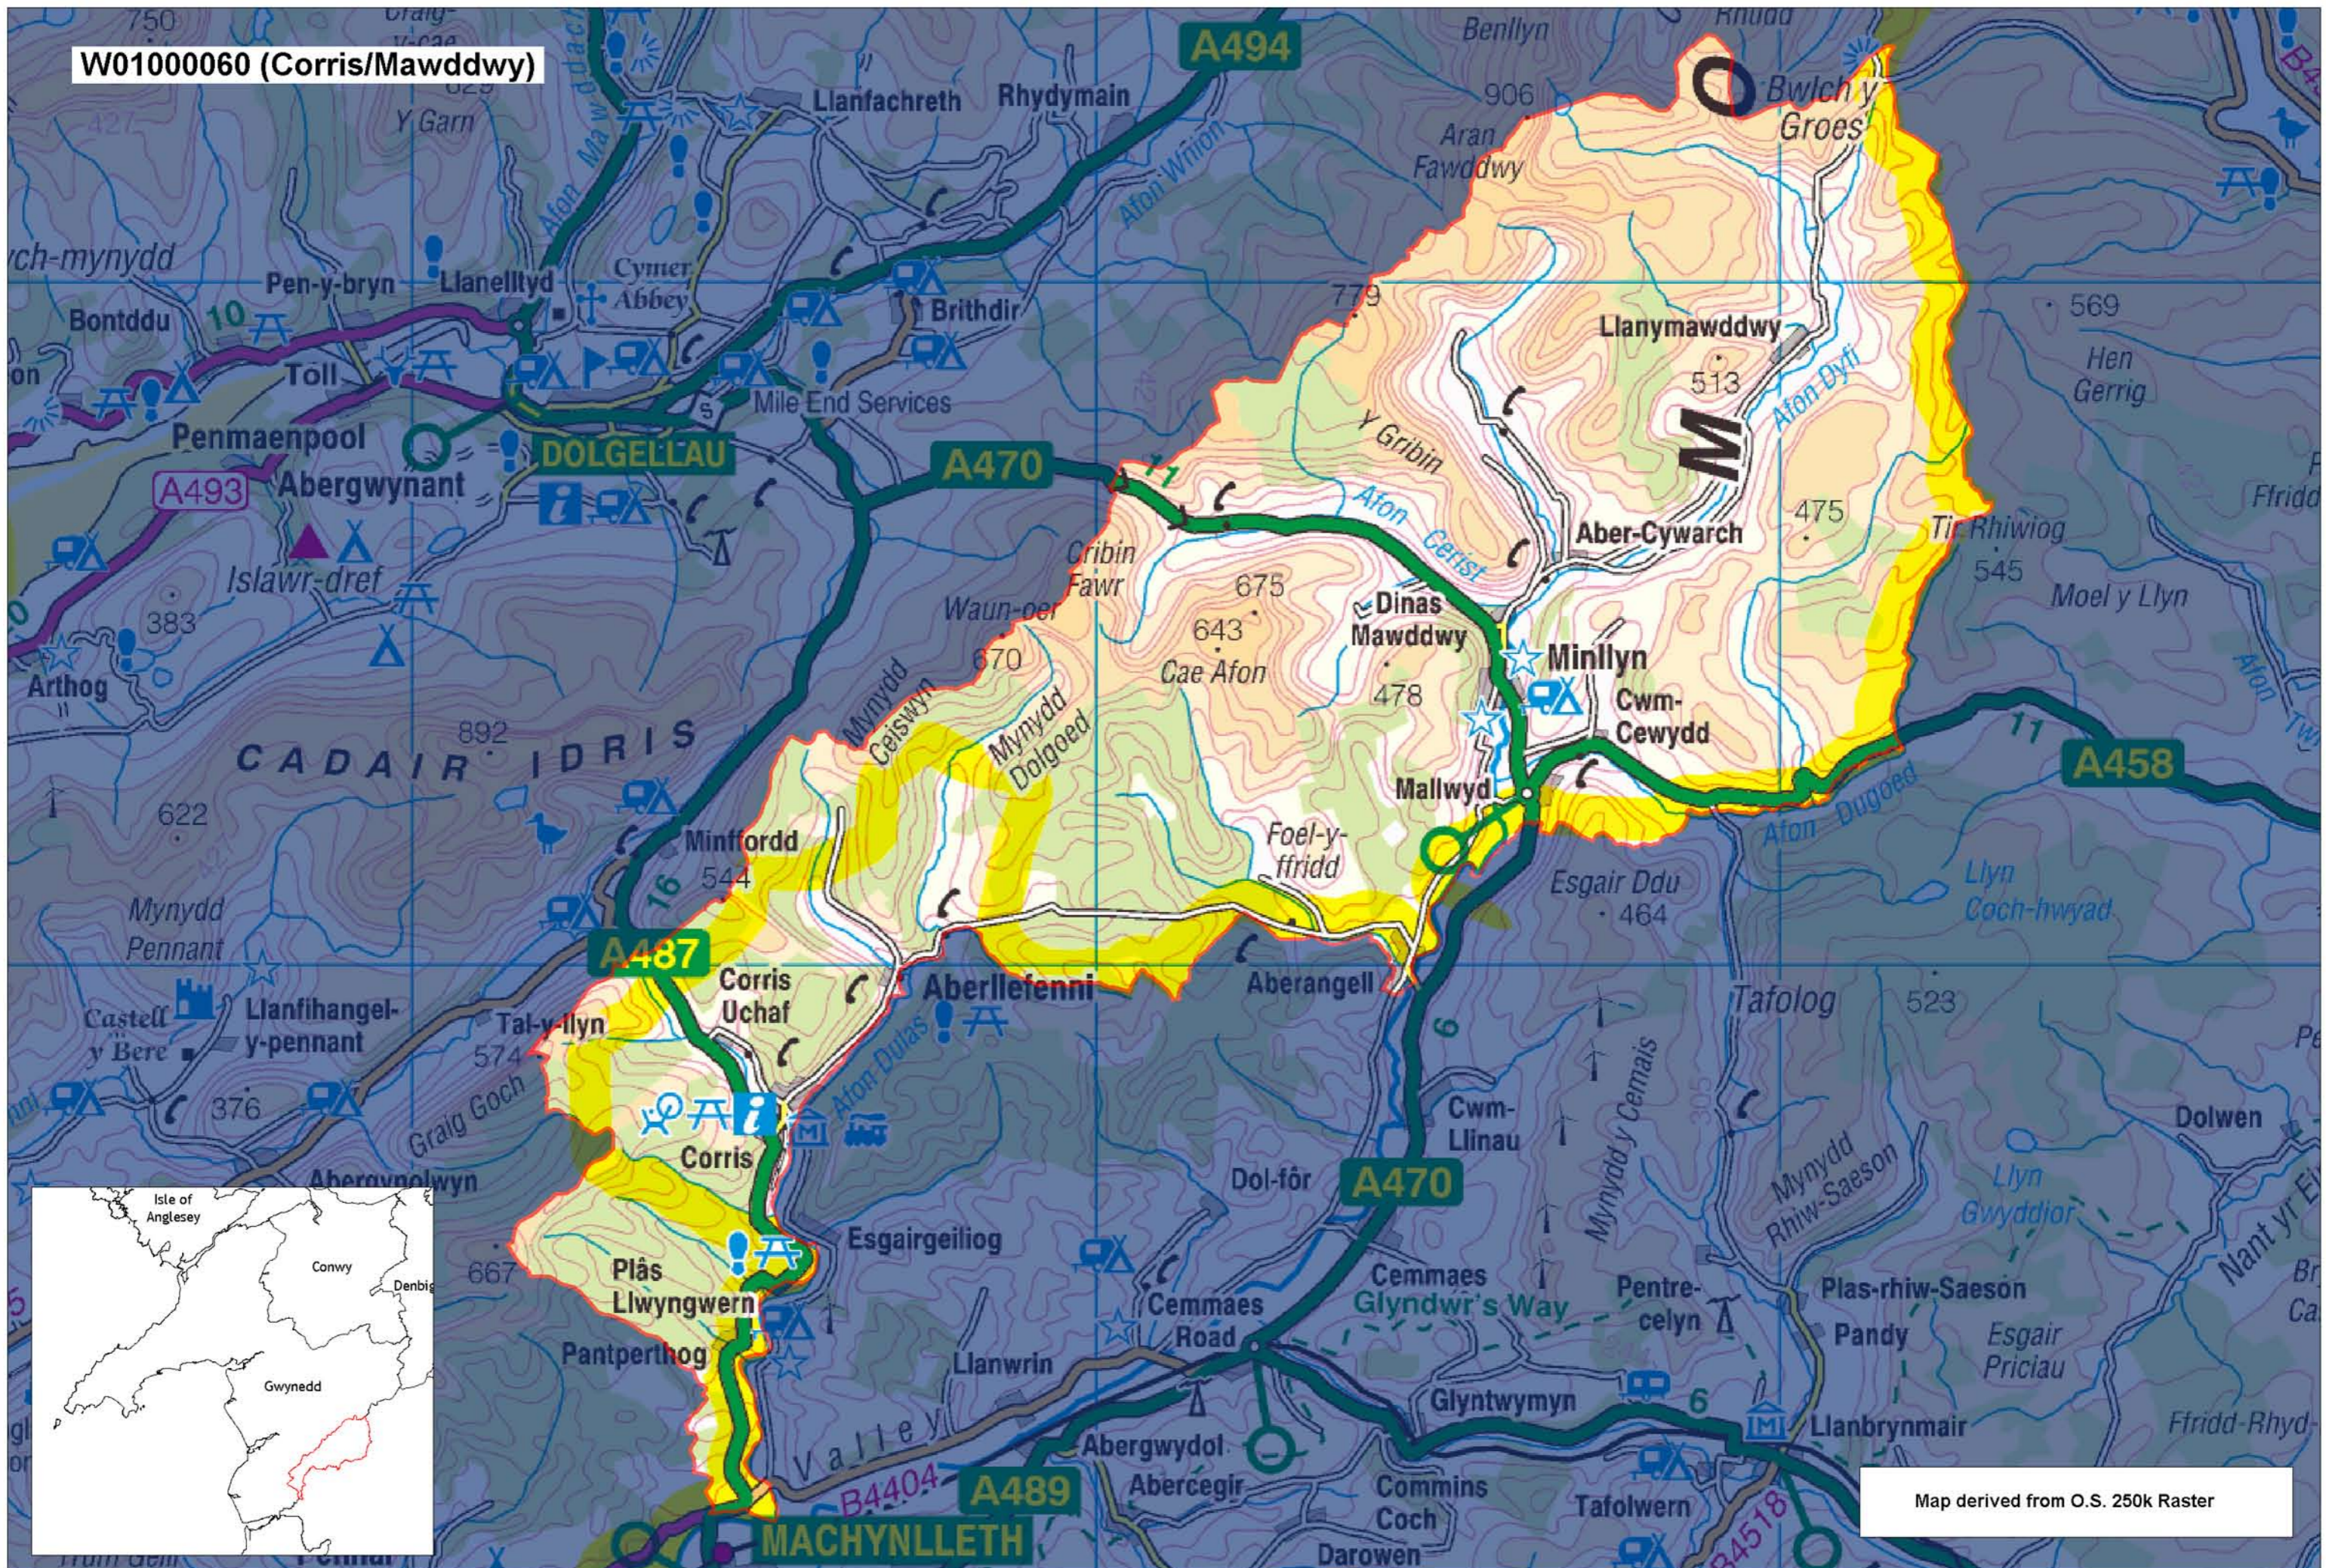

W01000060 (Corris/Mawddwy)

Map derived from O.S. 250k Raster

This map is based upon the Ordnance Survey material with the permission of Ordnance Survey on behalf of The Controller of Her Majesty's Stationery Office. © Crown copyright 2008. Unauthorised reproduction infringes Crown copyright and may lead to prosecution or civil proceedings. Welsh Assembly Government. Licence Number: 100017916  
 Mae'r map hwn yn seiliedig ar ddeunydd yr Arolwg Ordnans gyda chaniatâd Arolwg Ordnans ar ran Rheolwr Lyfrau Ei Mawrhydi, © Hawlfraint y Goron 2008.  
 Mae atgynhyrchu heb ganiatâd yn torri hawffraint y Goron a gall hyn arwain at erlyniad neu achos sifil. Llywodraeth Cynulliad Cymru. Rhif trwydded 100017916.

Produced by Cartographics, Statistical Directorate, Welsh Assembly Government  
 Cynhyrwyd gan Cartograffeg, Y Gyfarwyddieth Ystadegol, Llywodraeth Cynulliad Cymru