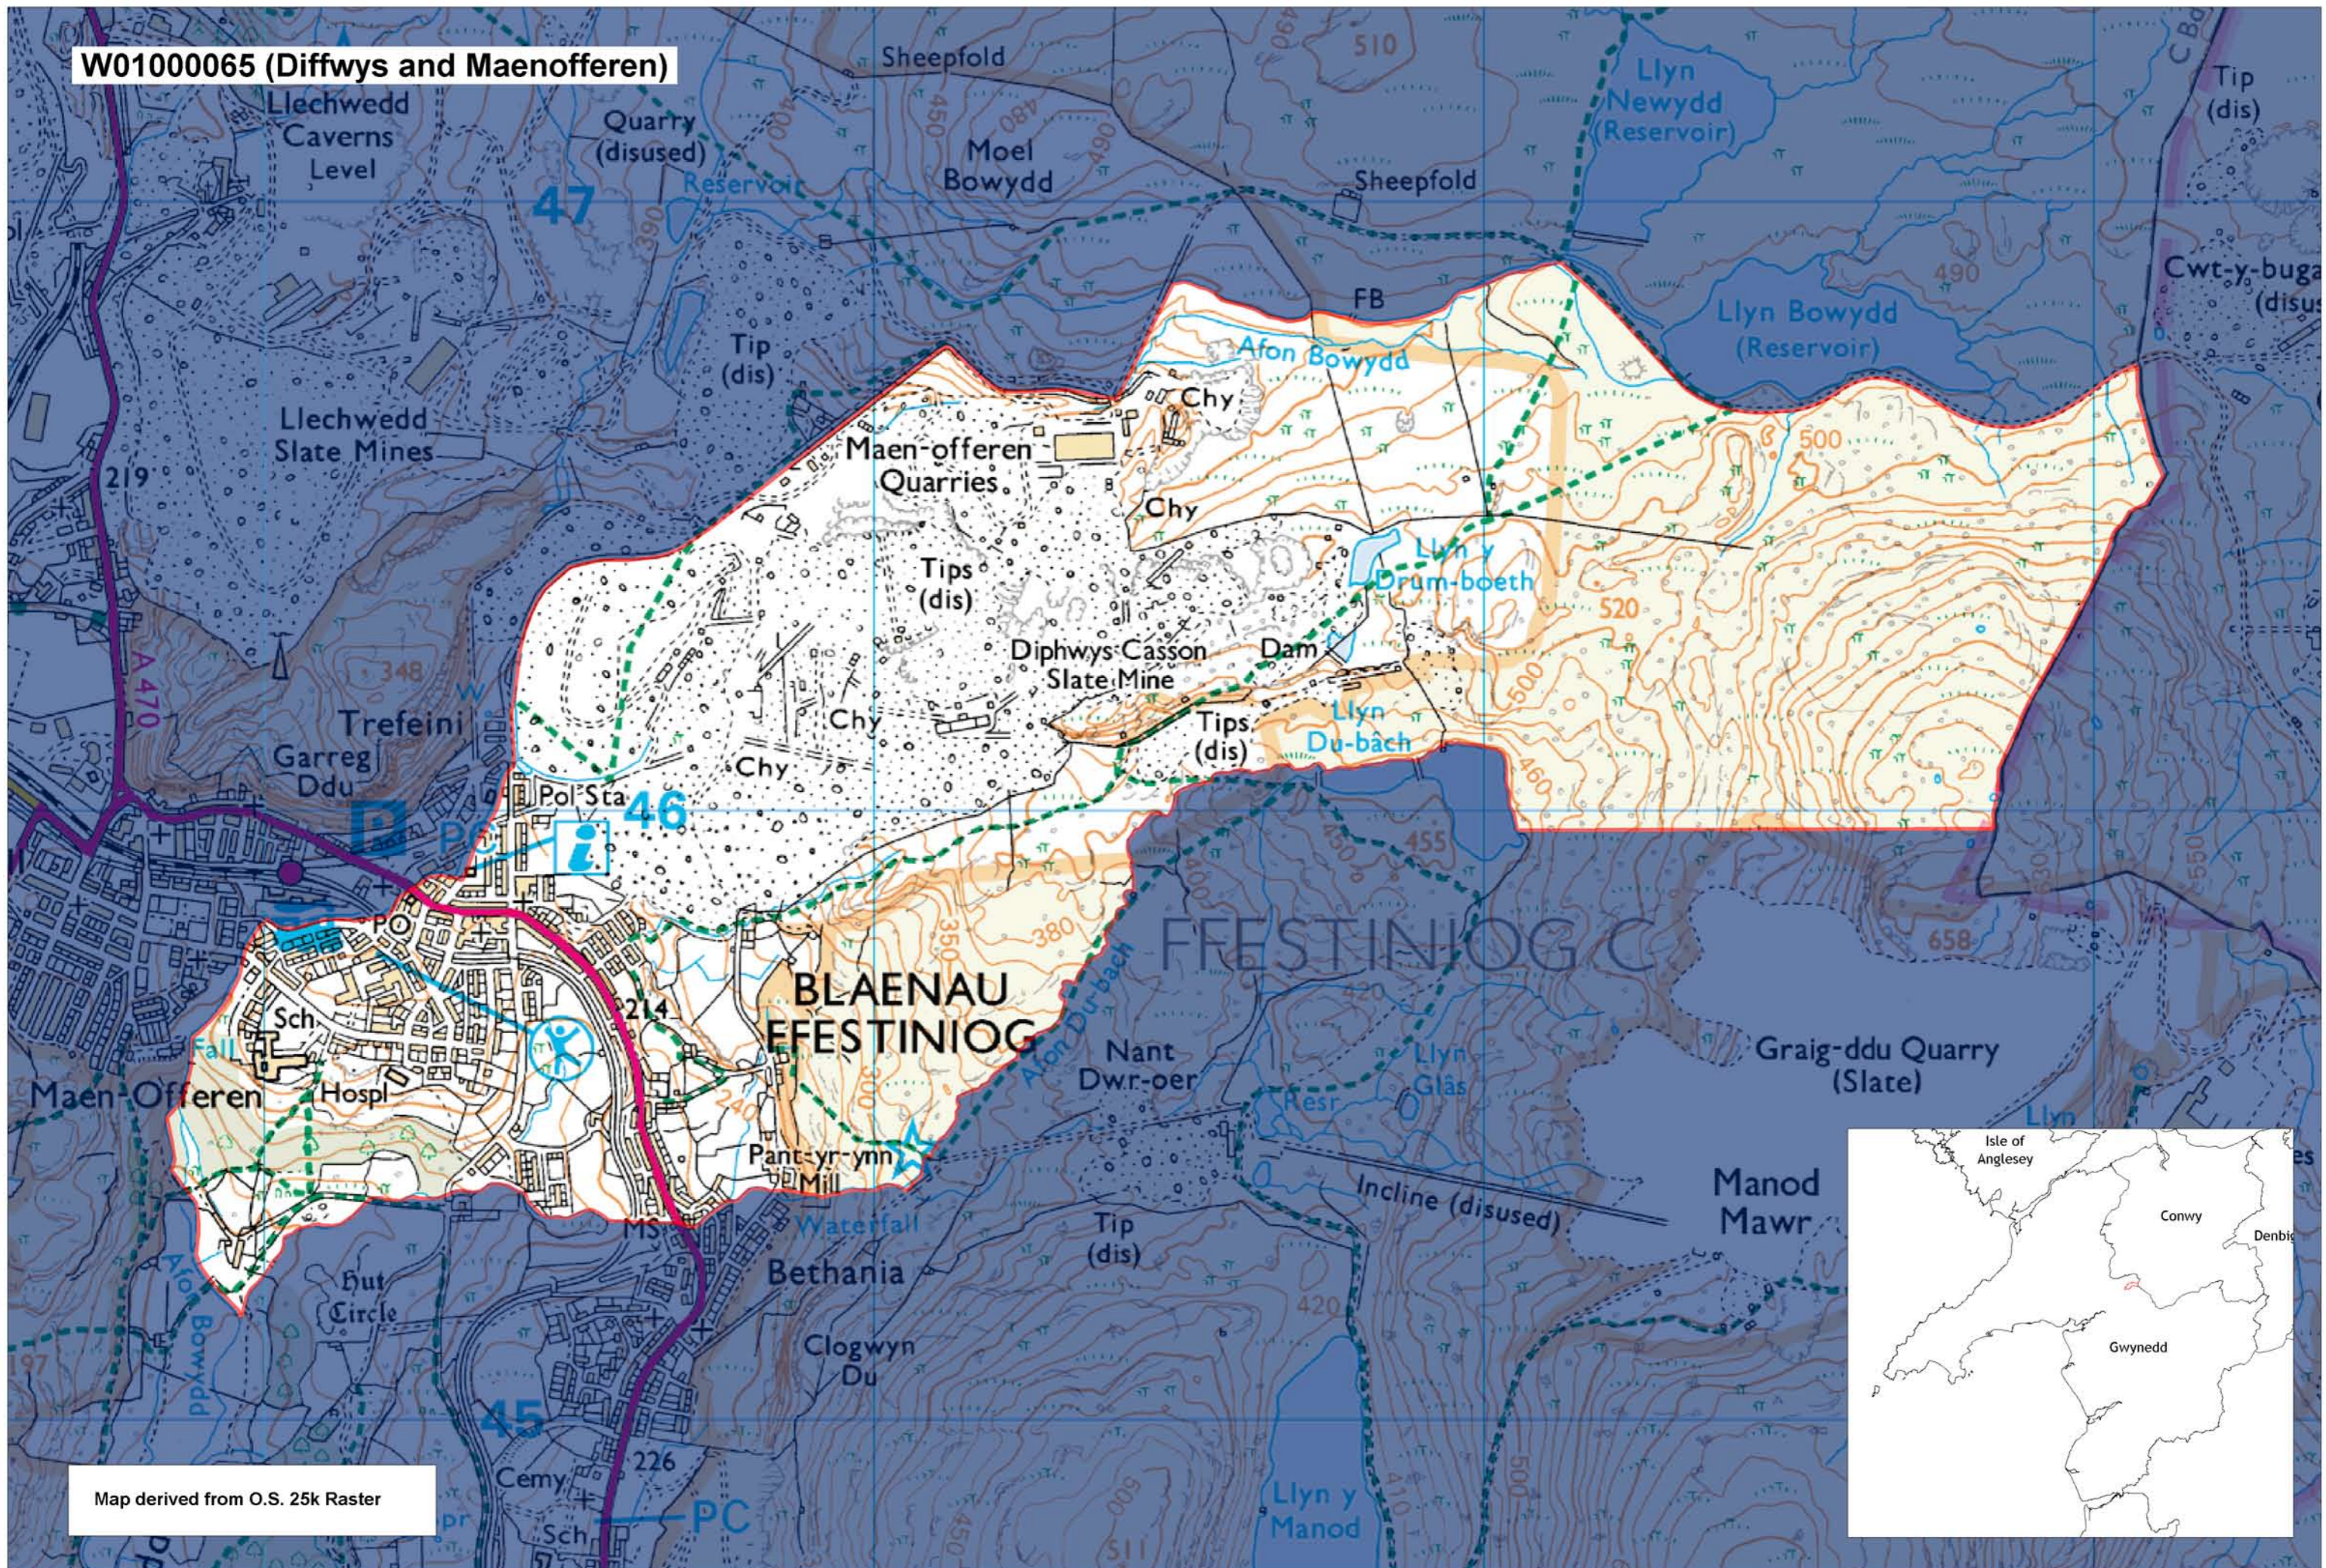

W01000065 (Diffwys and Maenofferen)

Map derived from O.S. 25k Raster

This map is based upon the Ordnance Survey material with the permission of Ordnance Survey on behalf of The Controller of Her Majesty's Stationery Office. © Crown copyright 2008. Unauthorised reproduction infringes Crown copyright and may lead to prosecution or civil proceedings. Welsh Assembly Government. Licence Number: 100017916. Mae'r map hwn yn seiliedig ar ddeunydd yr Arolwg Ordnans gyda chaniatâd Arolwg Ordnans ar ran Rheolwr Lyfrau Ei Mawrhydi. © Hawffraint y Goron 2008. Mae atgynhyrchu heb ganiatâd yn torri hawffraint y Goron a gall hyn arwain at erlyniad neu achos sifil. Llywodraeth Cynulliad Cymru. Rhif trwydded 100017916.

Produced by Cartographics, Statistical Directorate, Welsh Assembly Government. Cynhyrchwyd gan Cartograffeg, Y Gytarwyddiaeth Ystadegol, Llywodraeth Cynulliad Cymru.