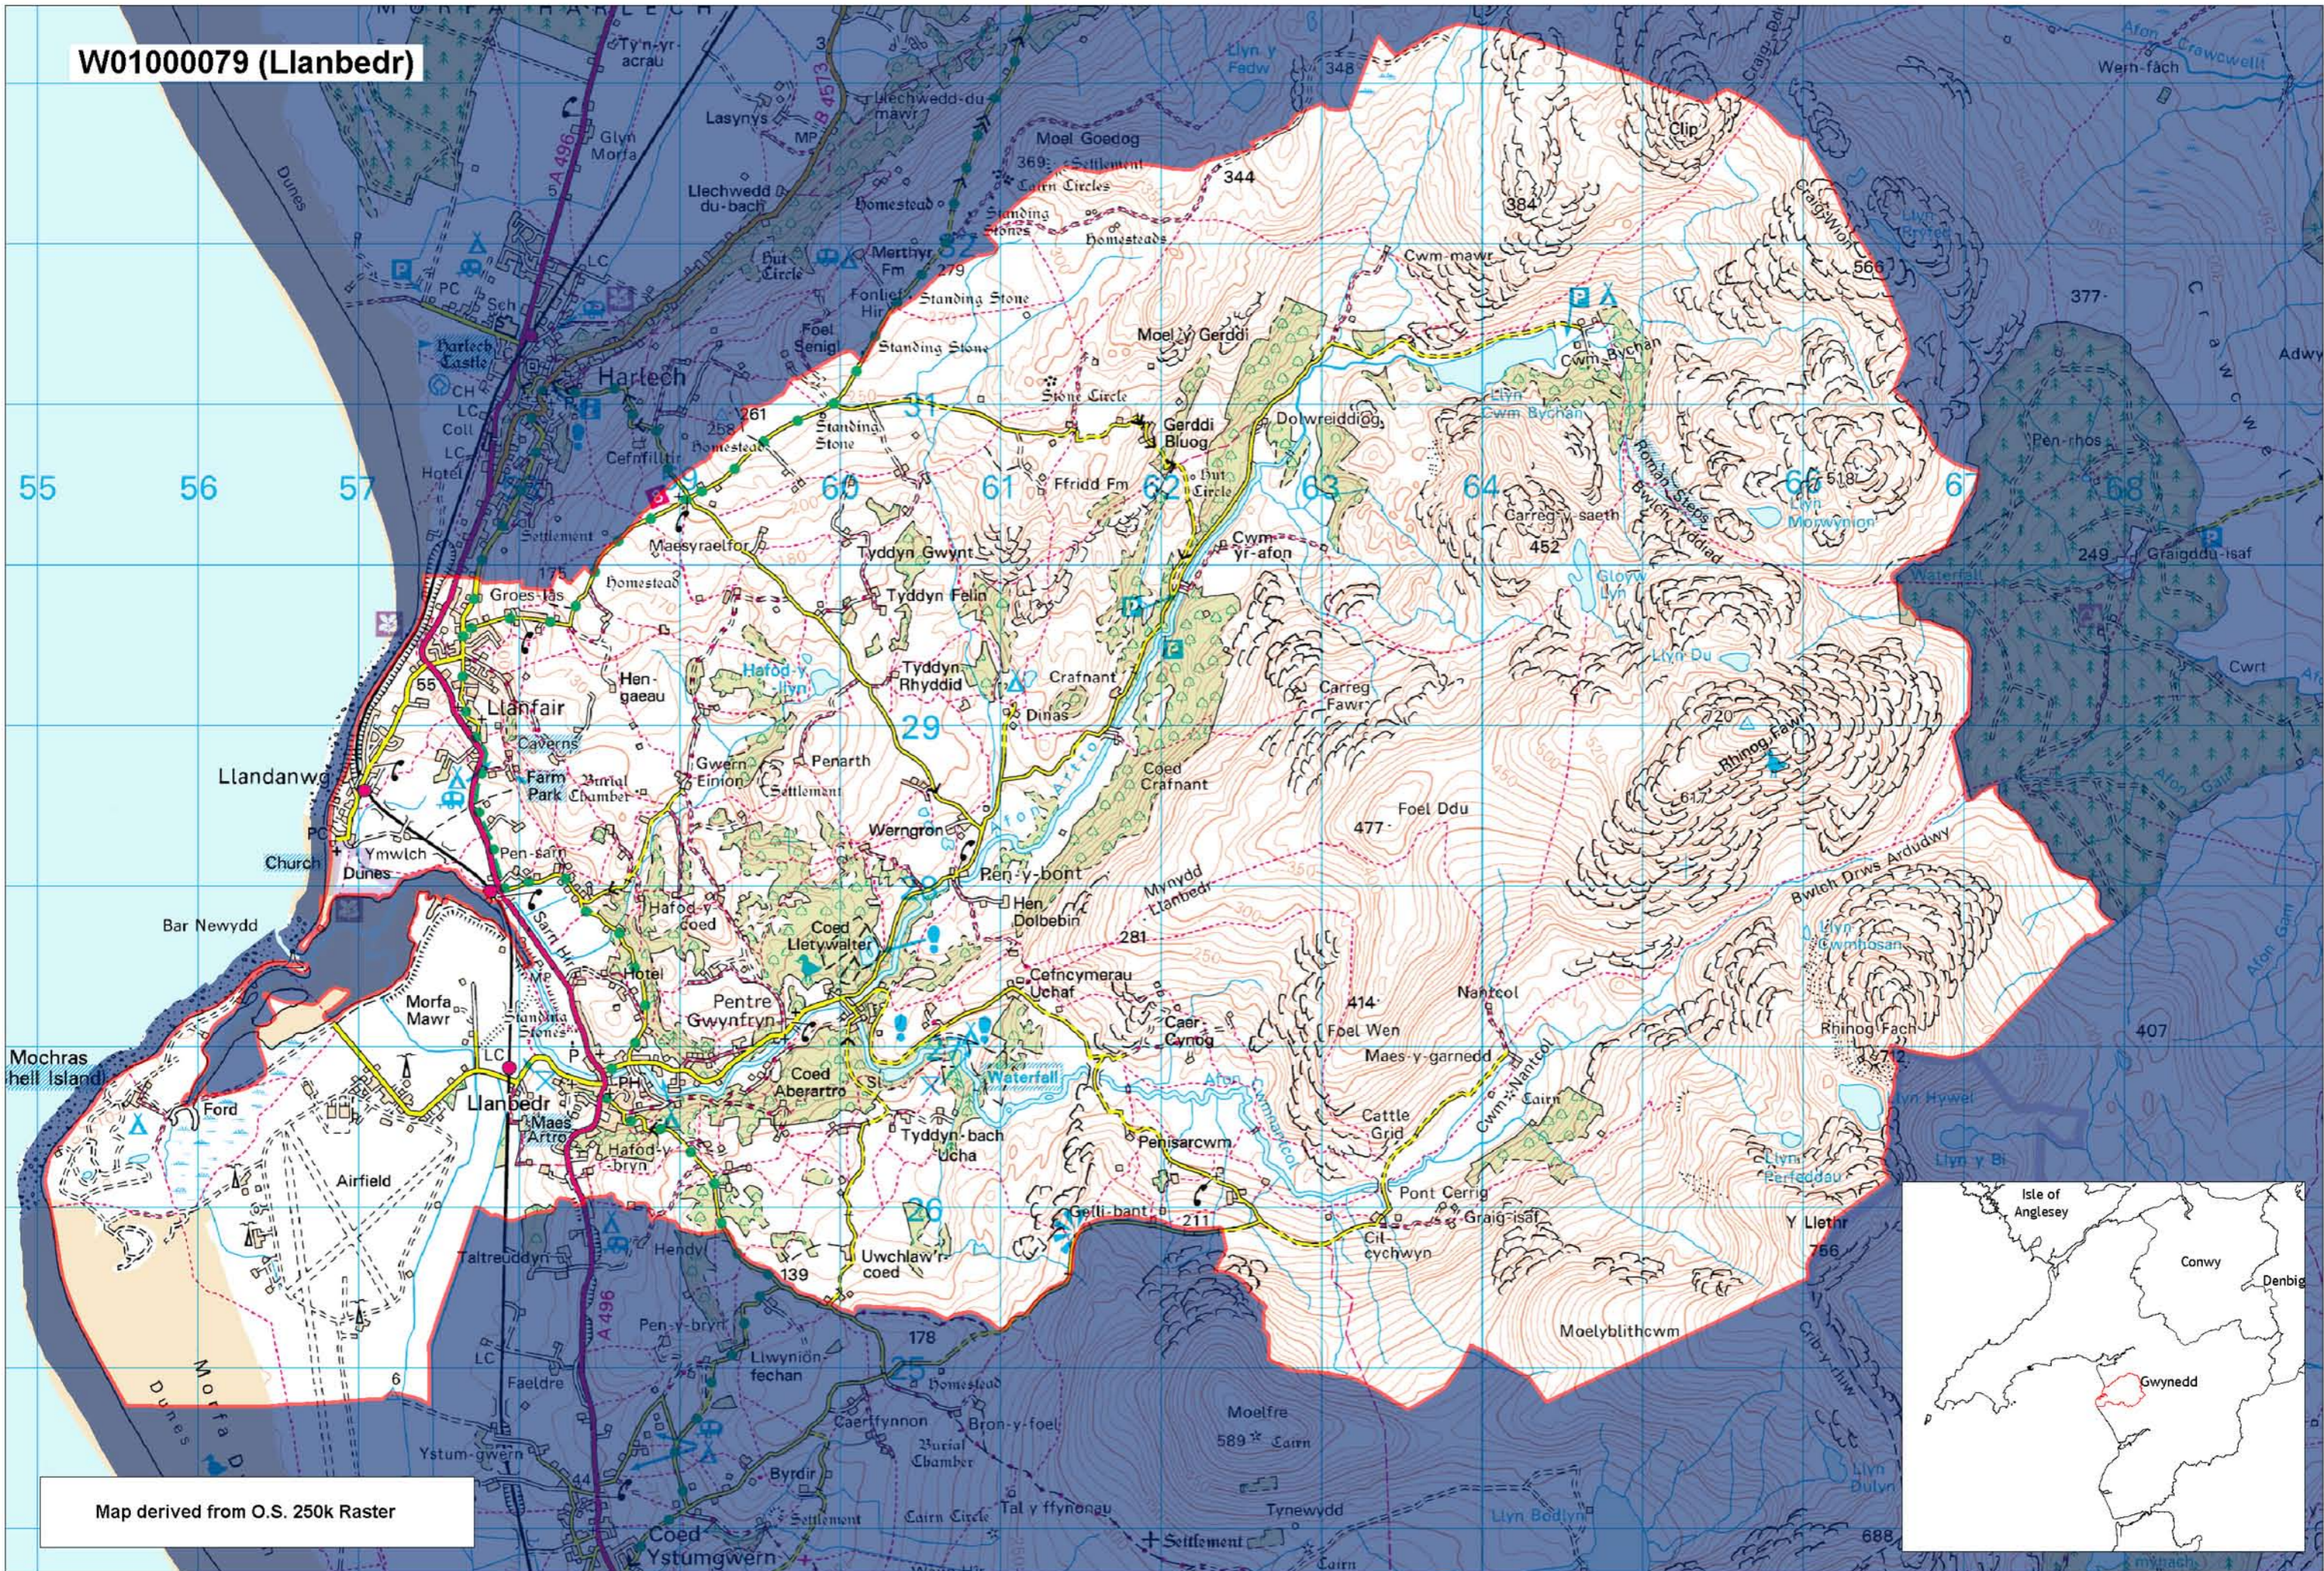

W01000079 (Llanbedr)

Map derived from O.S. 250k Raster