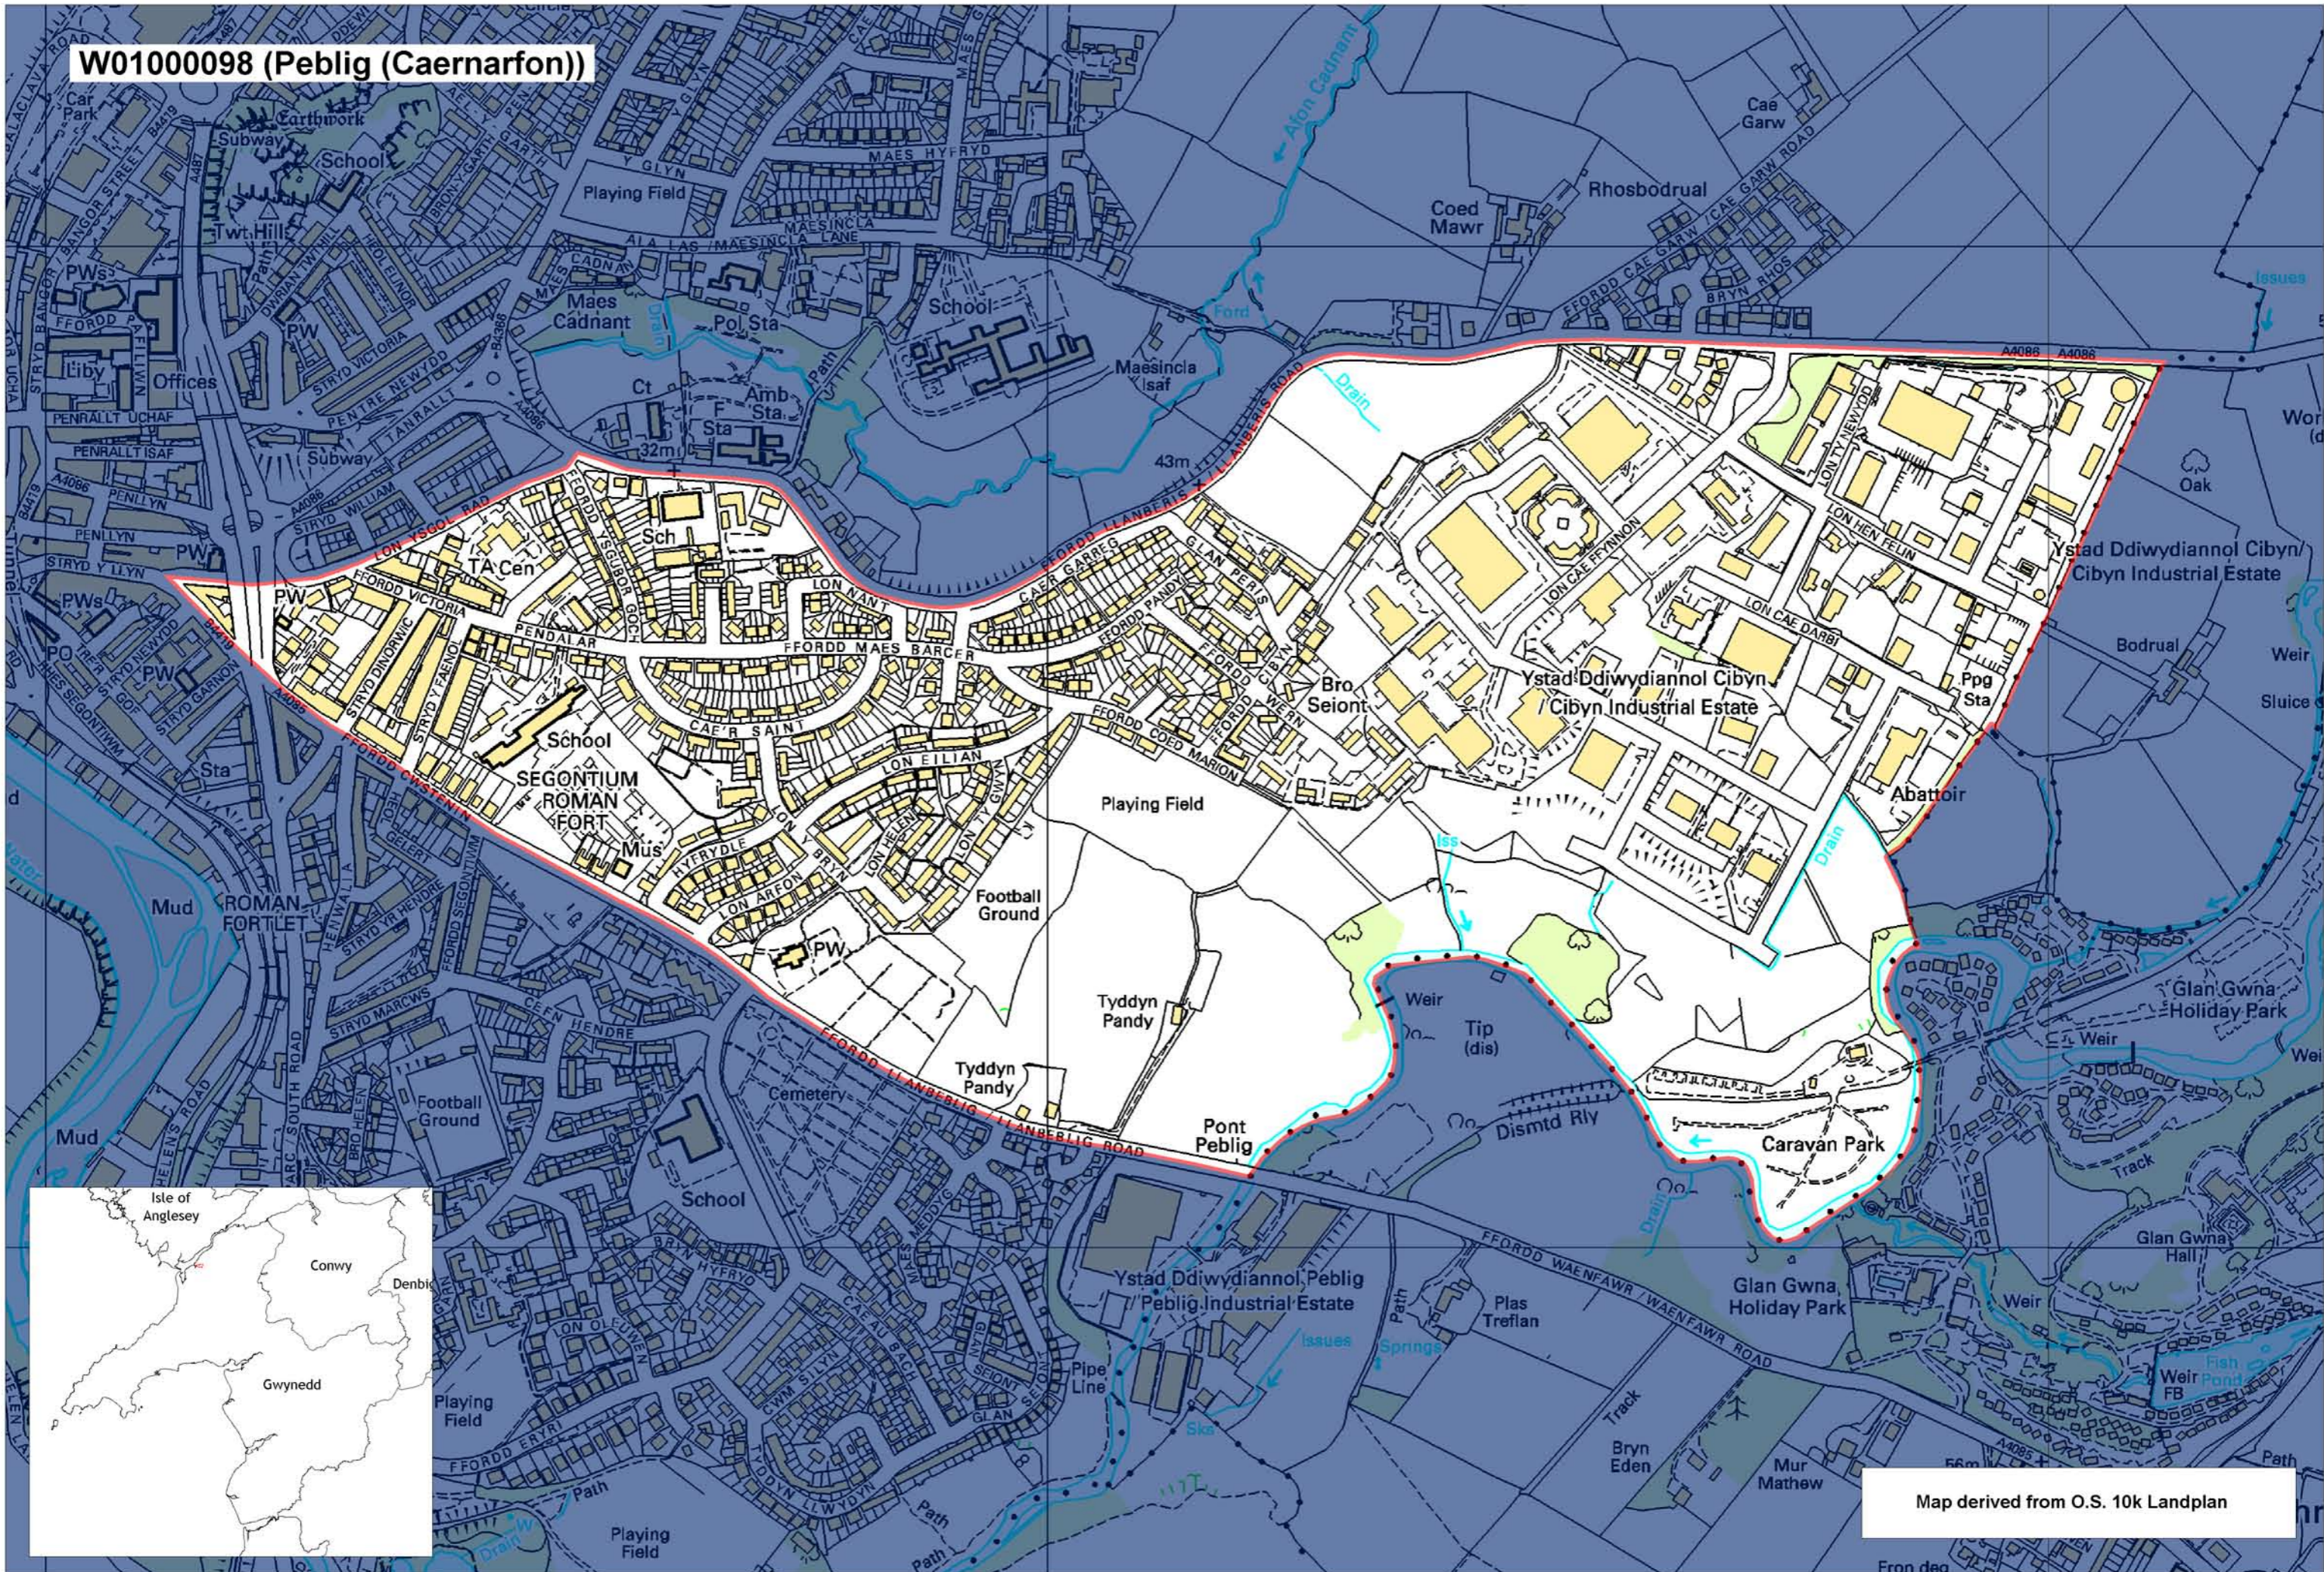

W0100098 (Peblig (Caernarfon))

Map derived from O.S. 10k Landplan

Produced by Cartographics, Statistical Directorate, Welsh Assembly Government. Cynhyrchwyd gan Cartograffeg, Y Gyfarwyddiaeth Ystadegol, Llywodraeth Cynulliad Cymru.