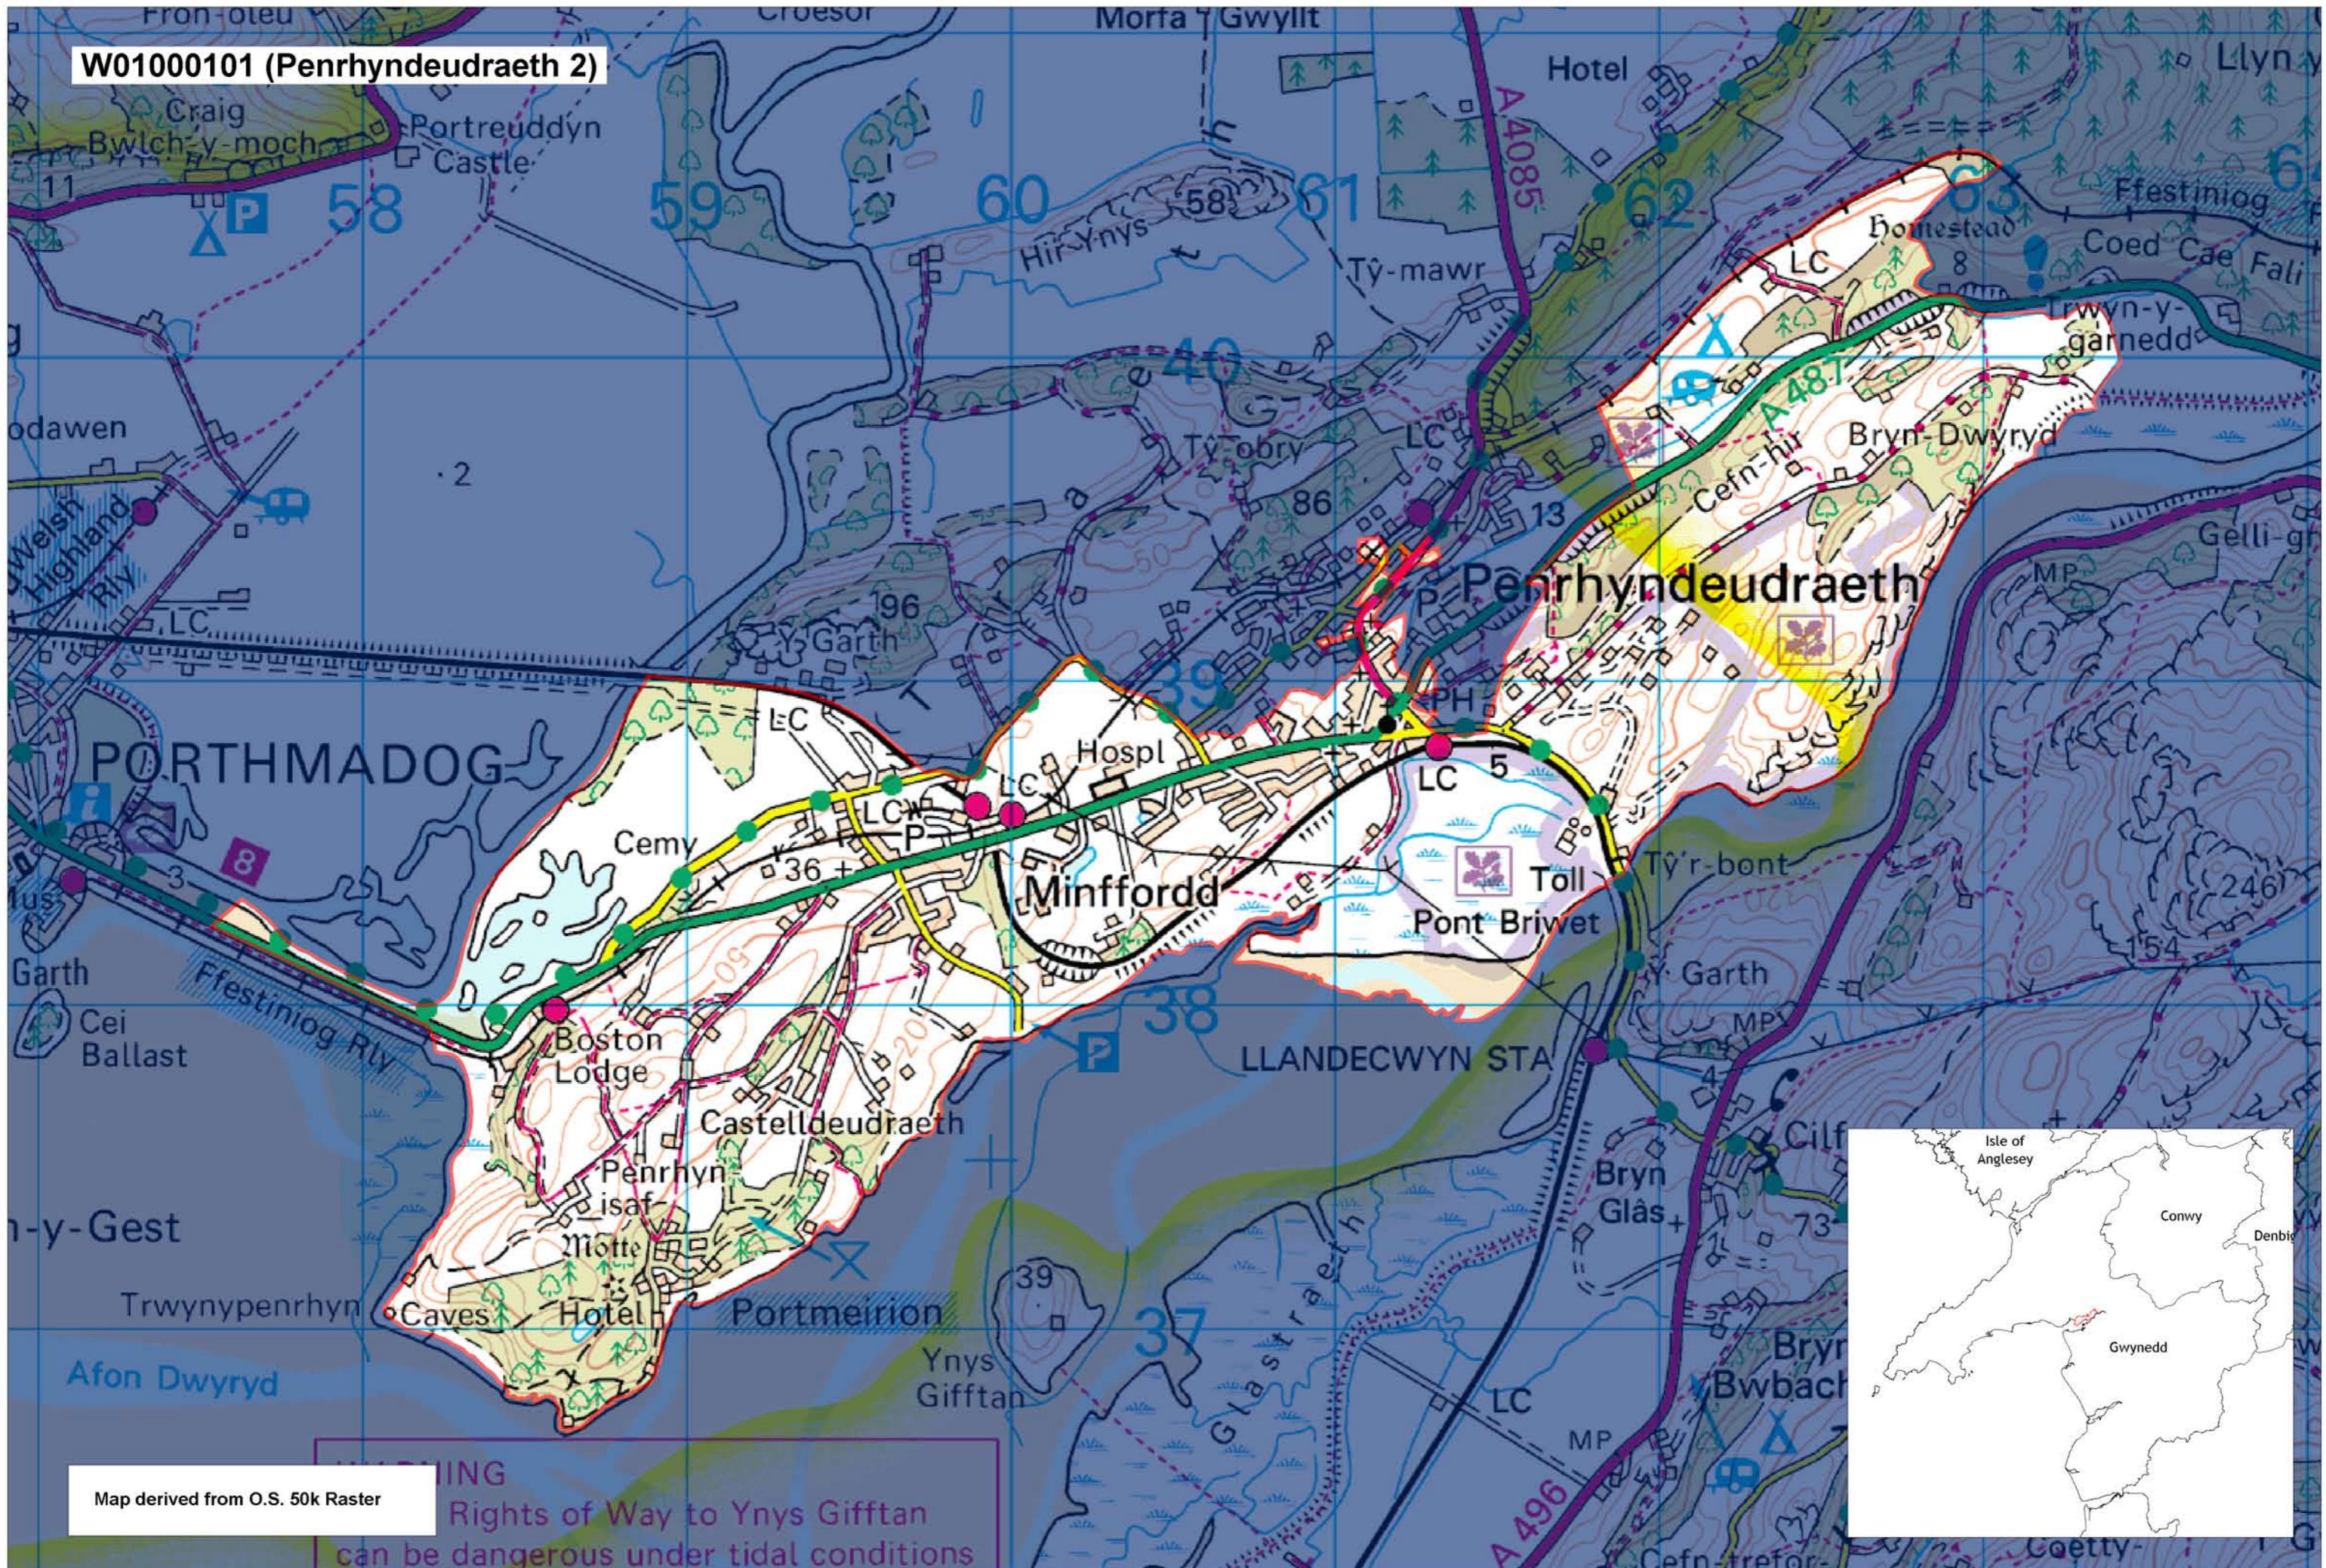

W01000101 (Penrhyndeudraeth 2)

Map derived from O.S. 50k Raster

WARNING
Rights of Way to Ynys Giffan
can be dangerous under tidal conditions

This map is based upon the Ordnance Survey material with the permission of Ordnance Survey on behalf of The Controller of Her Majesty's Stationery Office. © Crown copyright 2008. Unauthorised reproduction infringes Crown copyright and may lead to prosecution or civil proceedings. Welsh Assembly Government. Licence Number: 100017916
 Mae'r map hwn yn seiliedig ar ddeunydd yr Arolwg Ordnans gyda chaniatâd Arolwg Ordnans ar ran Rheolwr Lyfrau Ei Mawrhydi. © Hawffraint y Goron 2008.
 Mae atgynhyrchu heb ganiatâd yn torri hawffraint y Goron a gall hyn arwain at erlyniad neu achos sifil. Llywodraeth Cynulliad Cymru. Rhif trwydded 100017916.

Produced by Cartographics, Statistical Directorate, Welsh Assembly Government
 Cynhyrchwyd gan Cartograffeg, Y Gyfarwyddiaeth Ystadegol, Llywodraeth Cynulliad Cymru