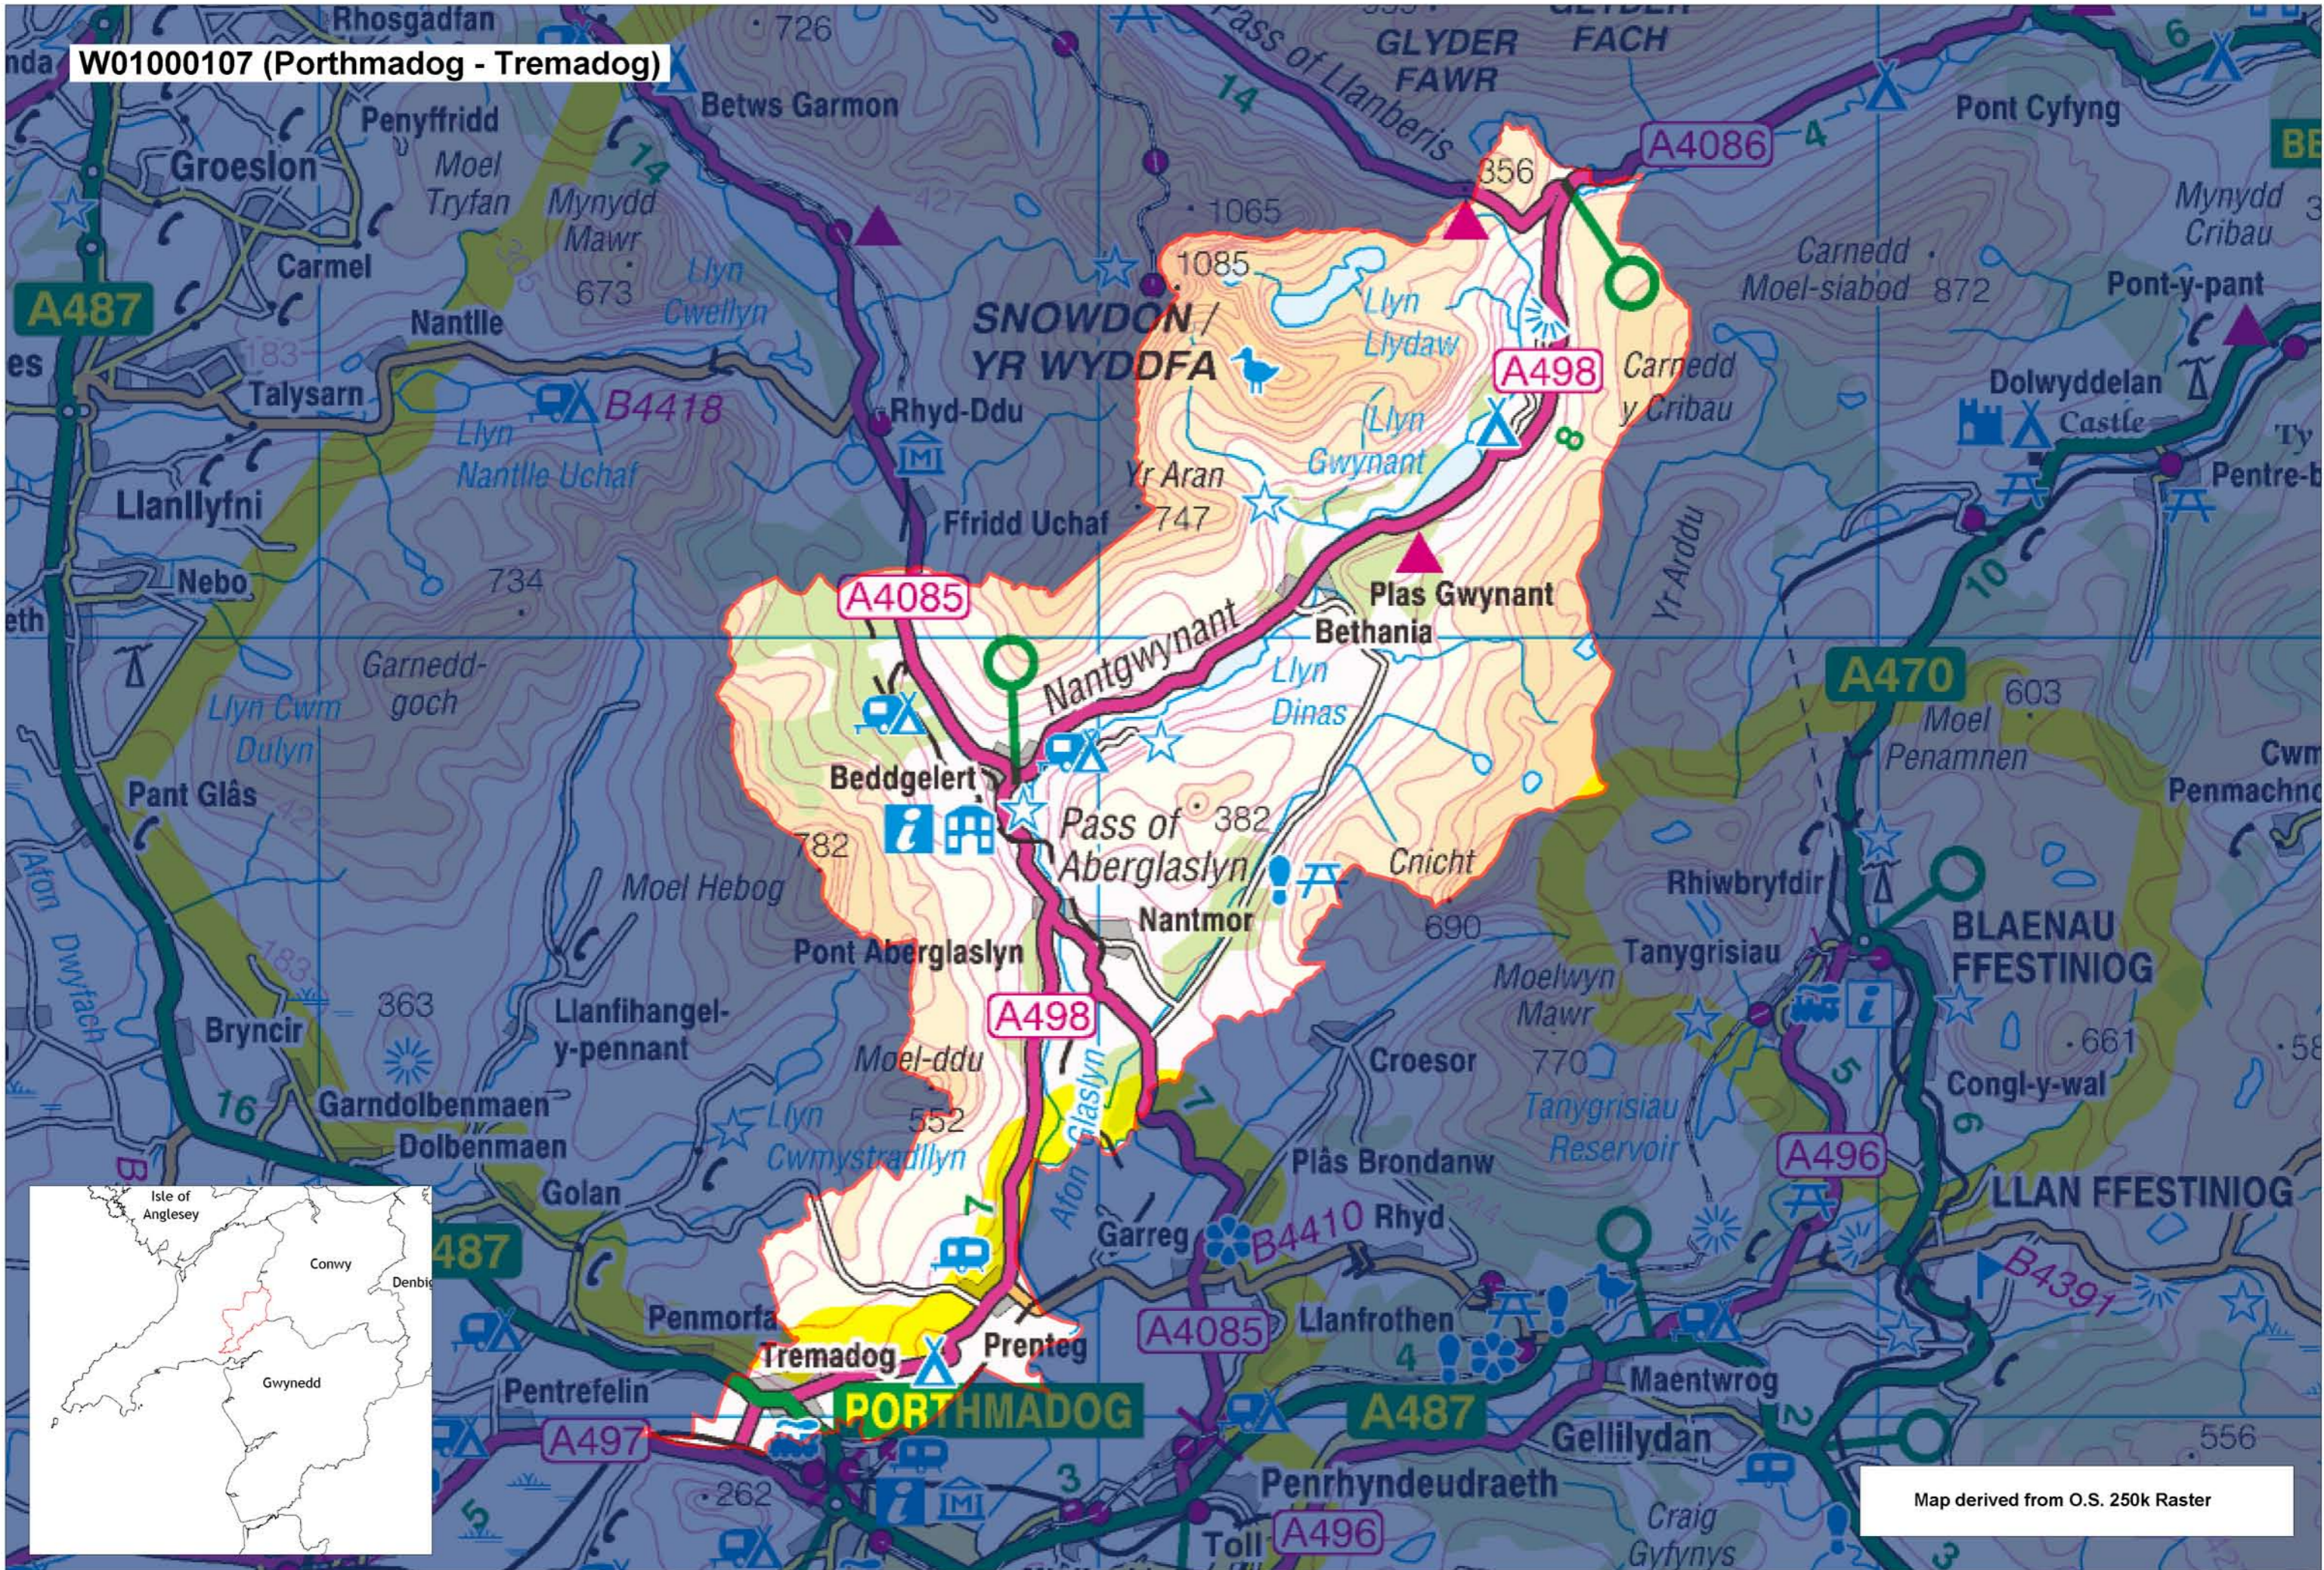

W01000107 (Porthmadog - Tremadog)

Map derived from O.S. 250k Raster