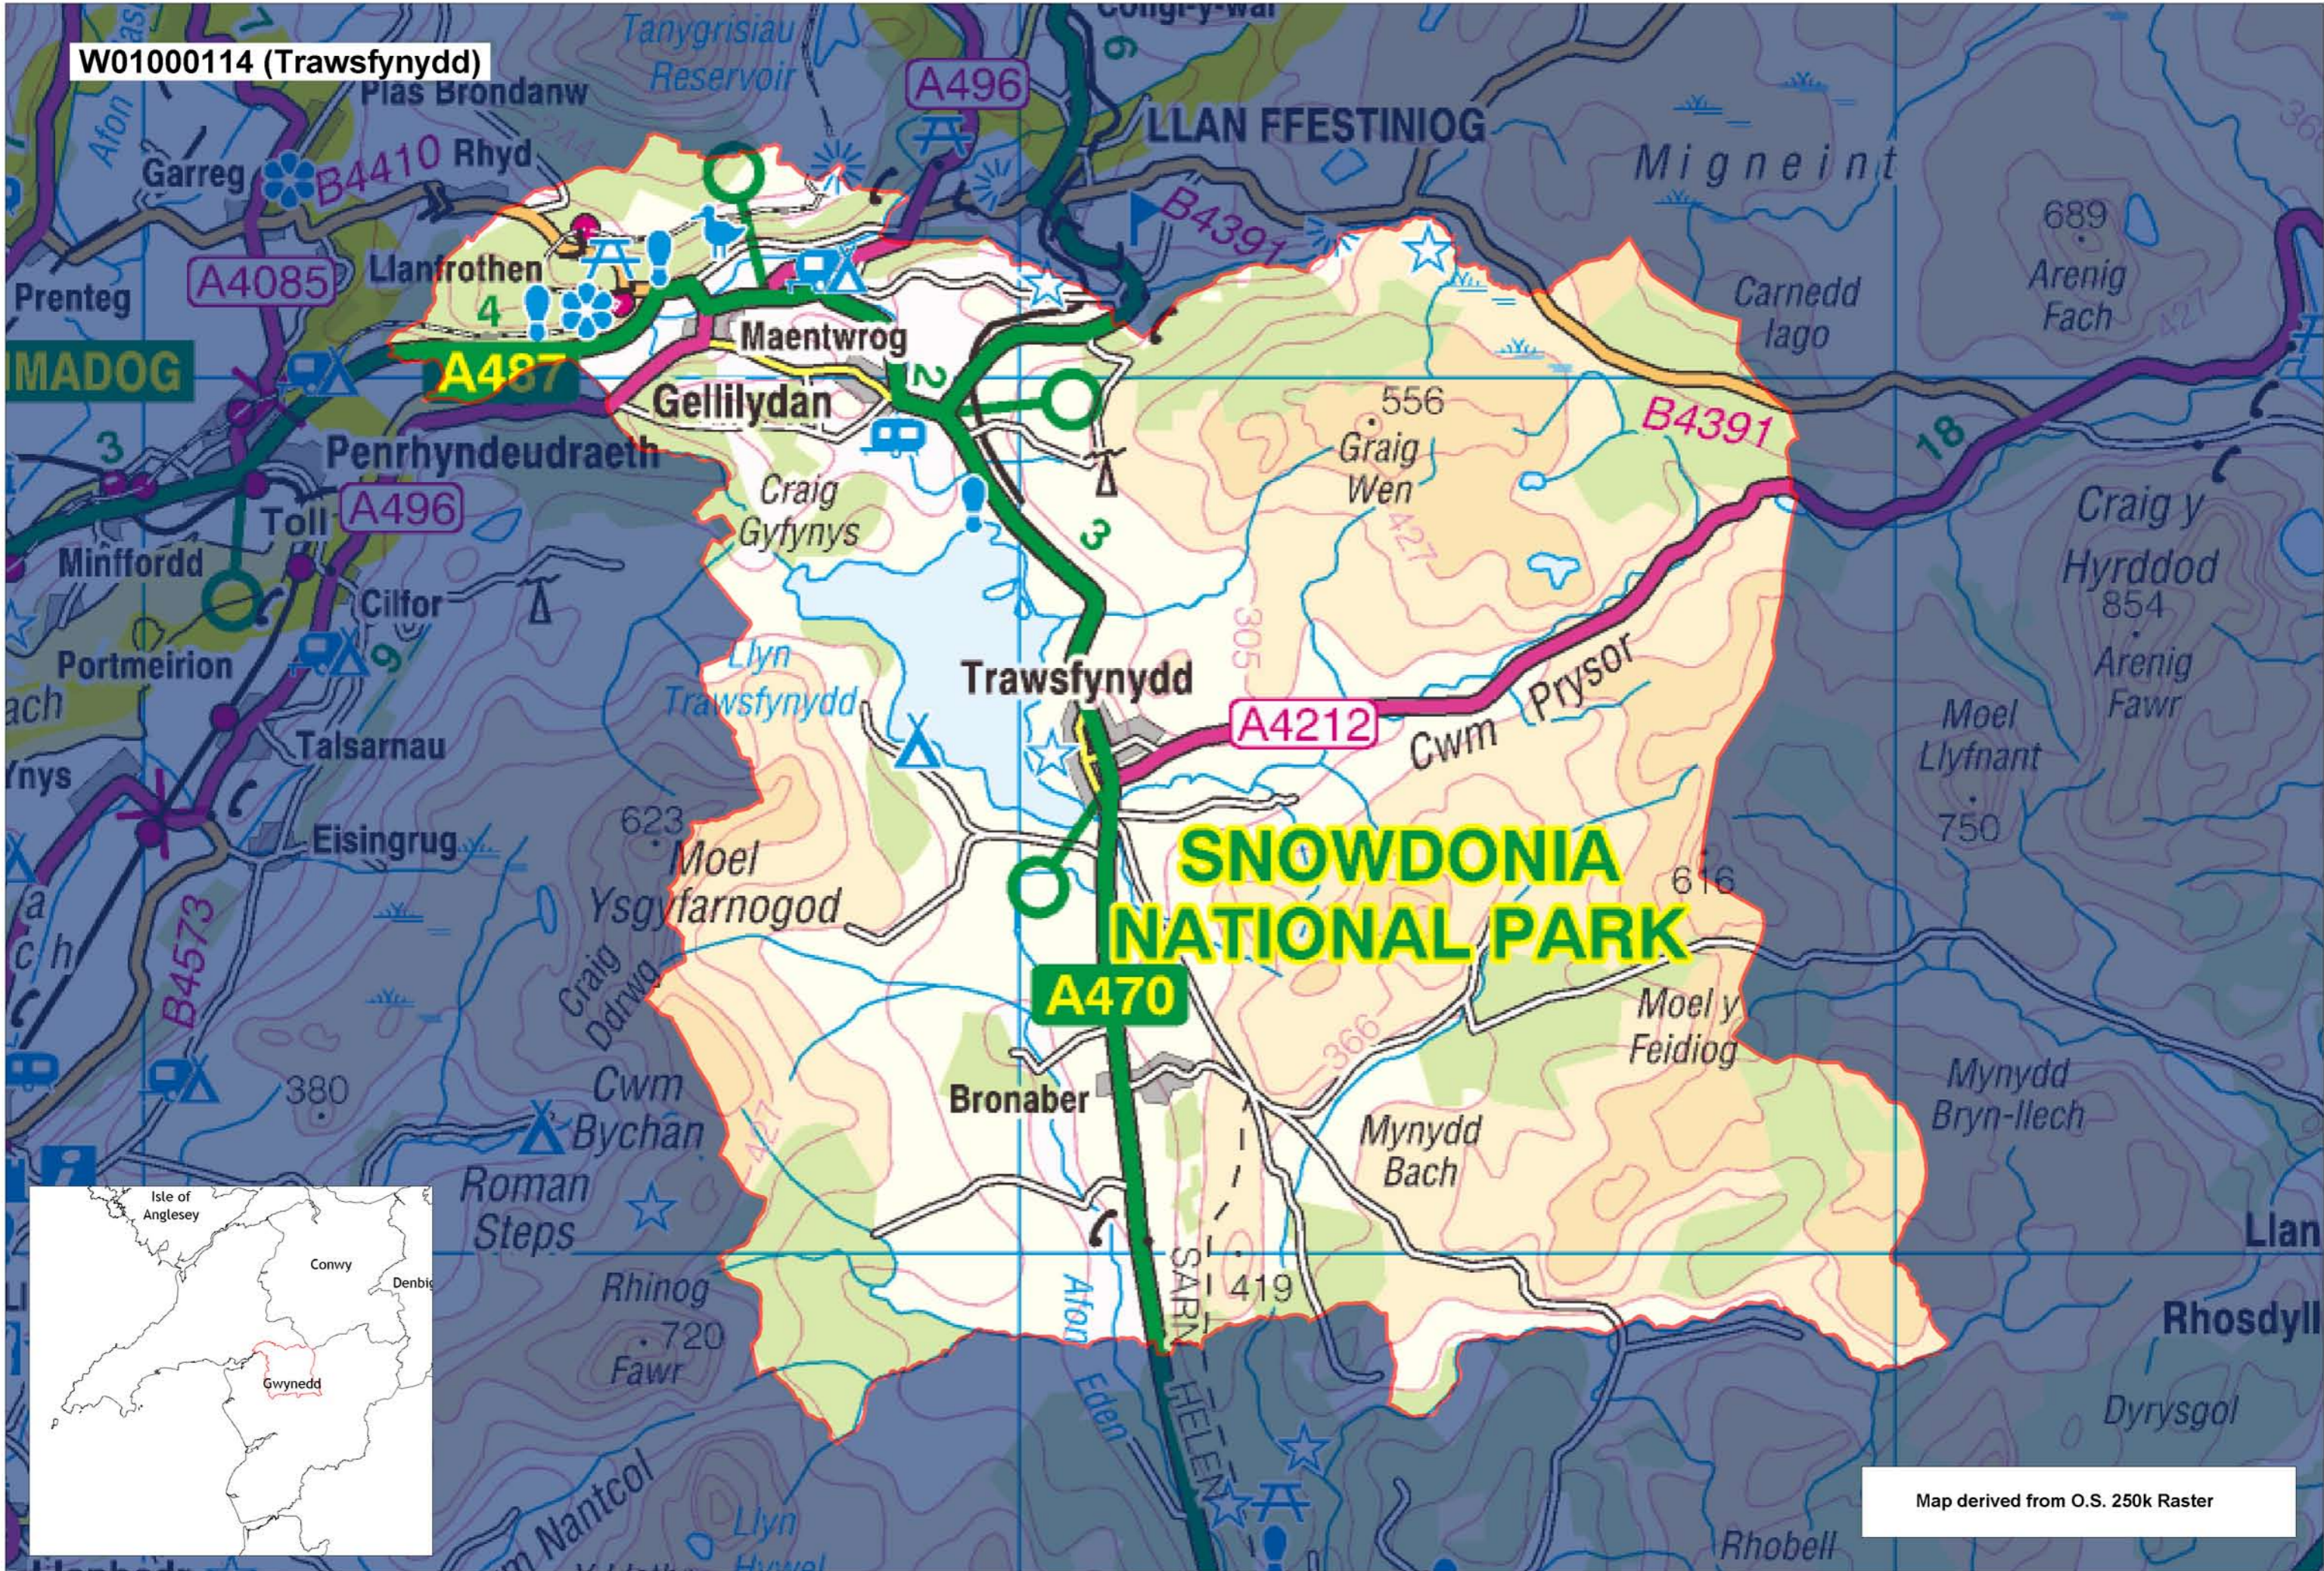

W01000114 (Trawsfynydd)

SNOWDONIA NATIONAL PARK