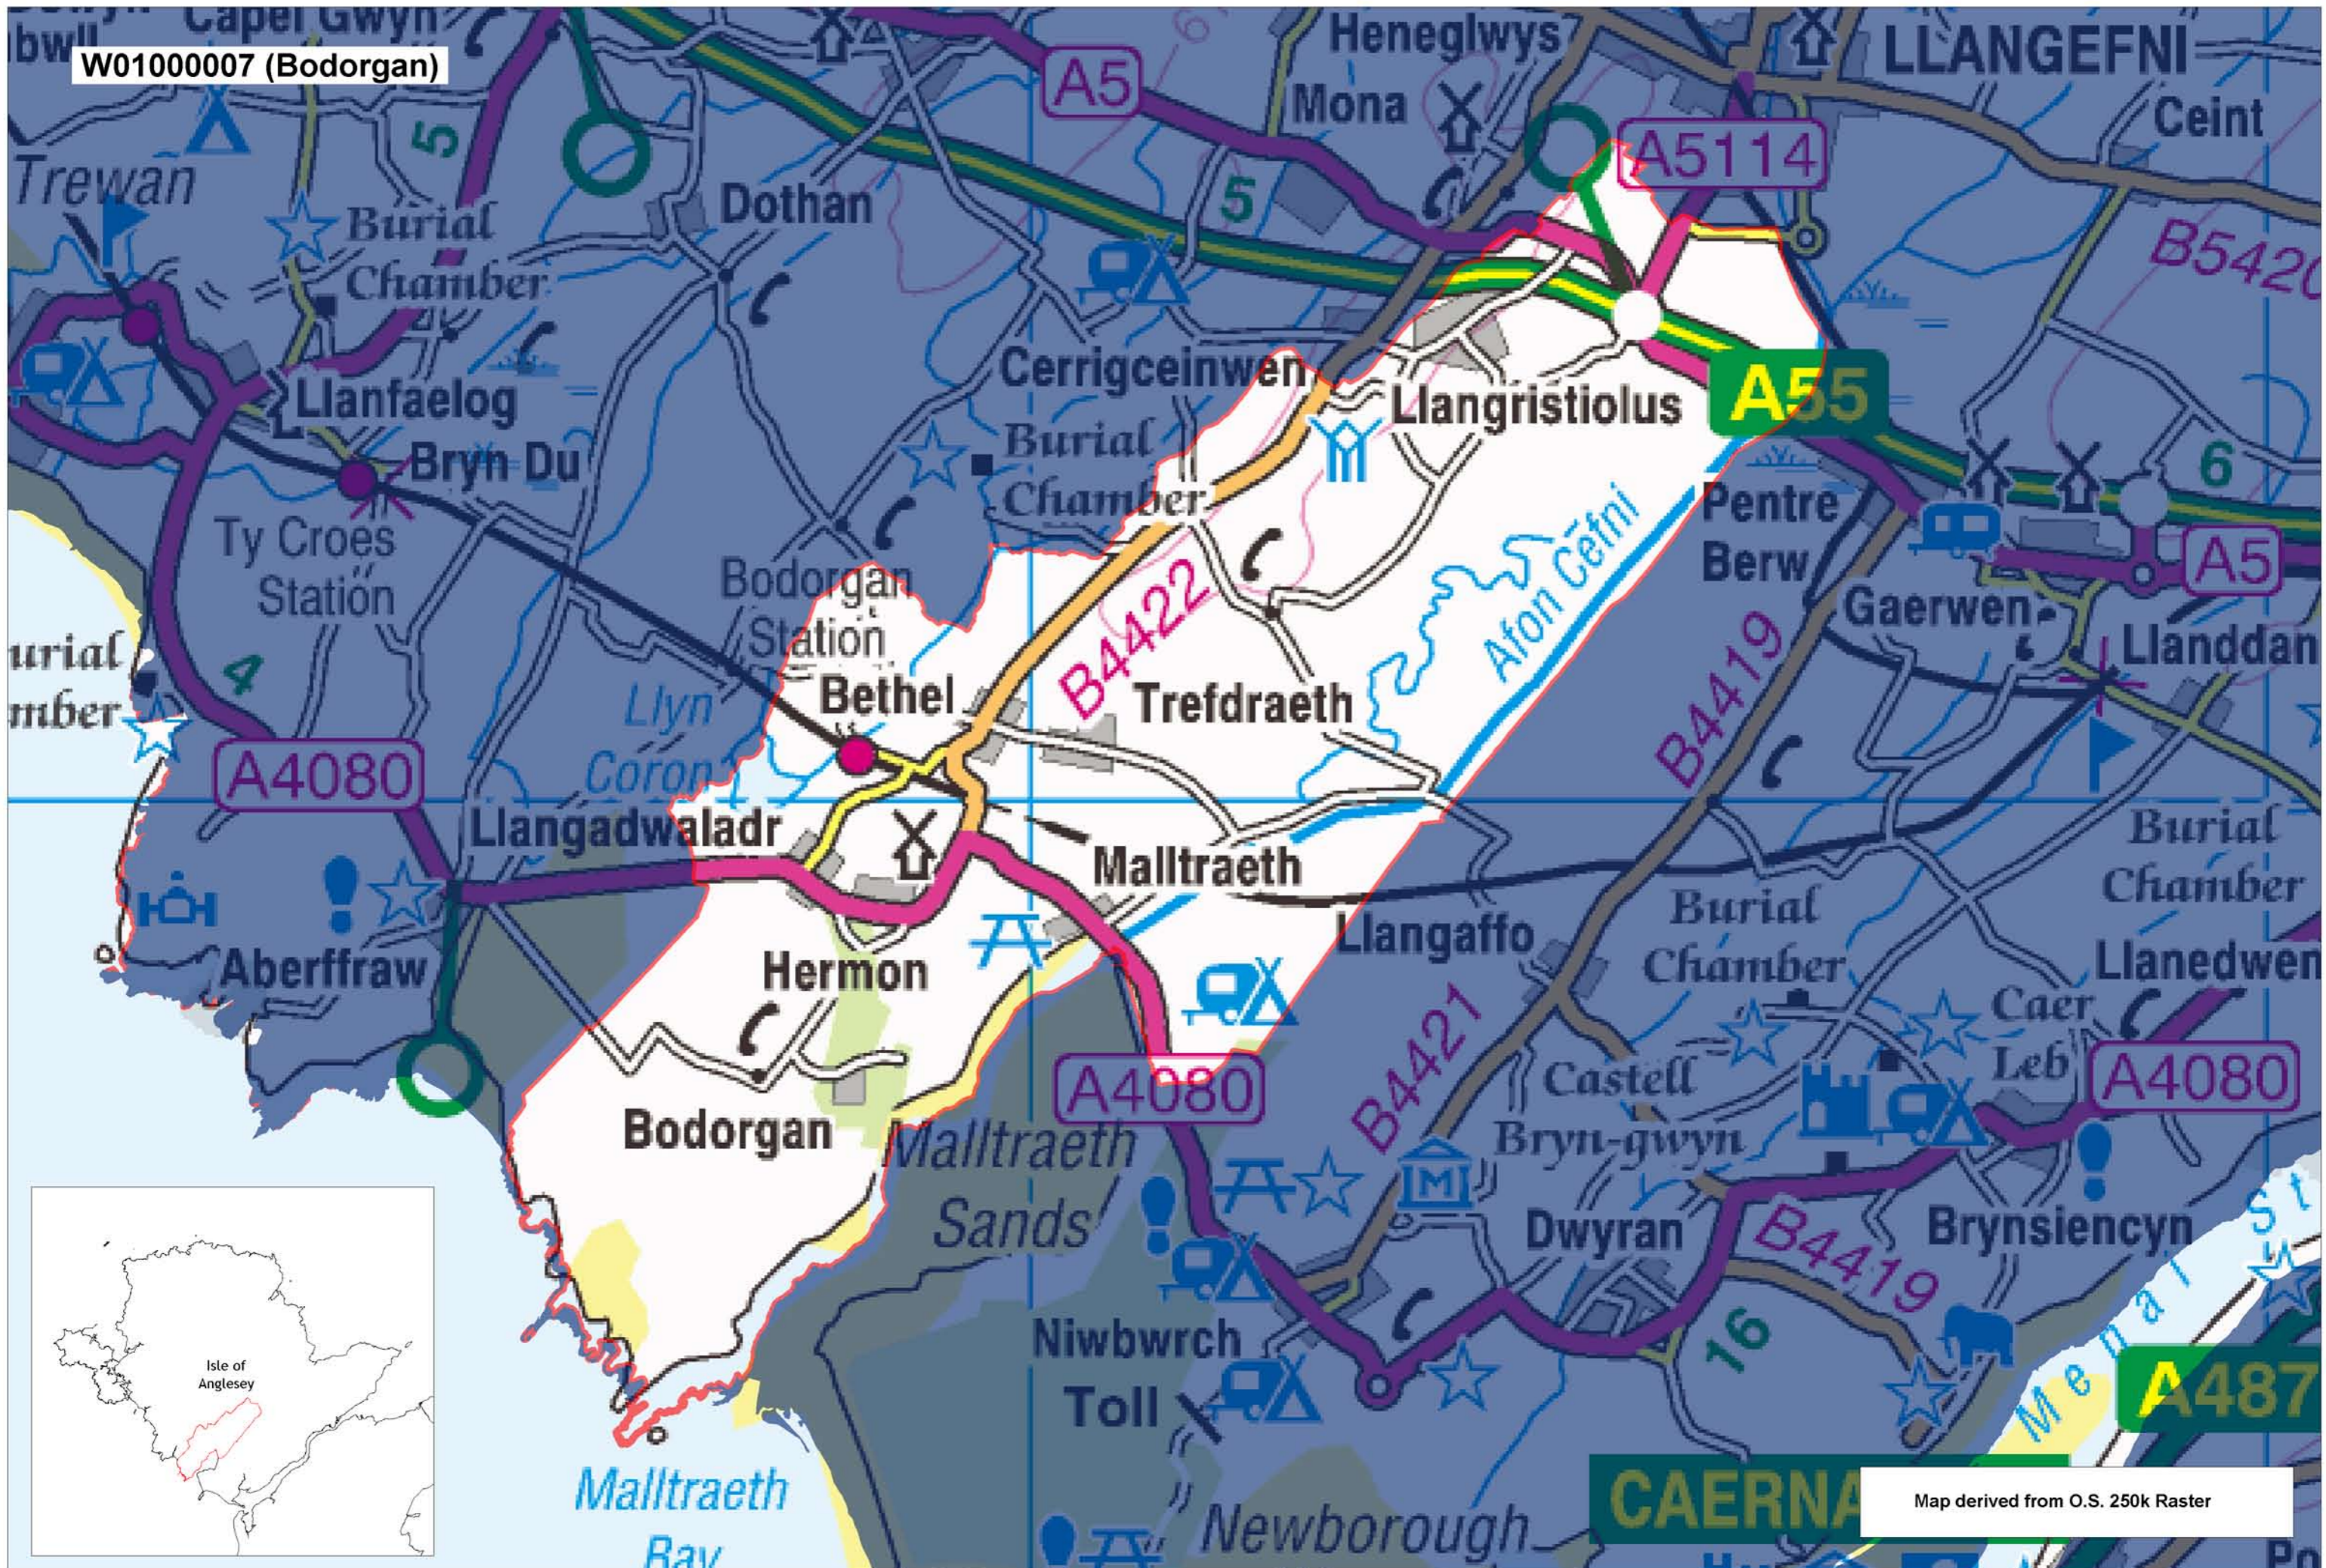

W0100007 (Bodorgan)

CAERNA
Map derived from O.S. 250k Raster

This map is based upon the Ordnance Survey material with the permission of Ordnance Survey on behalf of The Controller of Her Majesty's Stationery Office. © Crown copyright 2008. Unauthorised reproduction infringes Crown copyright and may lead to prosecution or civil proceedings. Welsh Assembly Government. Licence Number: 100017916. Mae'r map hwn yn seiliedig ar ddeunydd yr Arolwg Ordnans gyda chaniatâd Arolwg Ordnans ar ran Rheolwr Lyfrau El Mawrhydi. © Hawffraint y Goron 2008. Mae atgynhyrchu heb ganiatâd yn torri hawffraint y Goron a gall hyn arwain at erlyniad neu achos sifil. Llywodraeth Cynulliad Cymru. Rhif trwydded 100017916.

Produced by Cartographics, Statistical Directorate, Welsh Assembly Government. Cynhyrchwyd gan Cartograffeg, Y Gytarwyddiaeth Ystadegol, Llywodraeth Cynulliad Cymru.