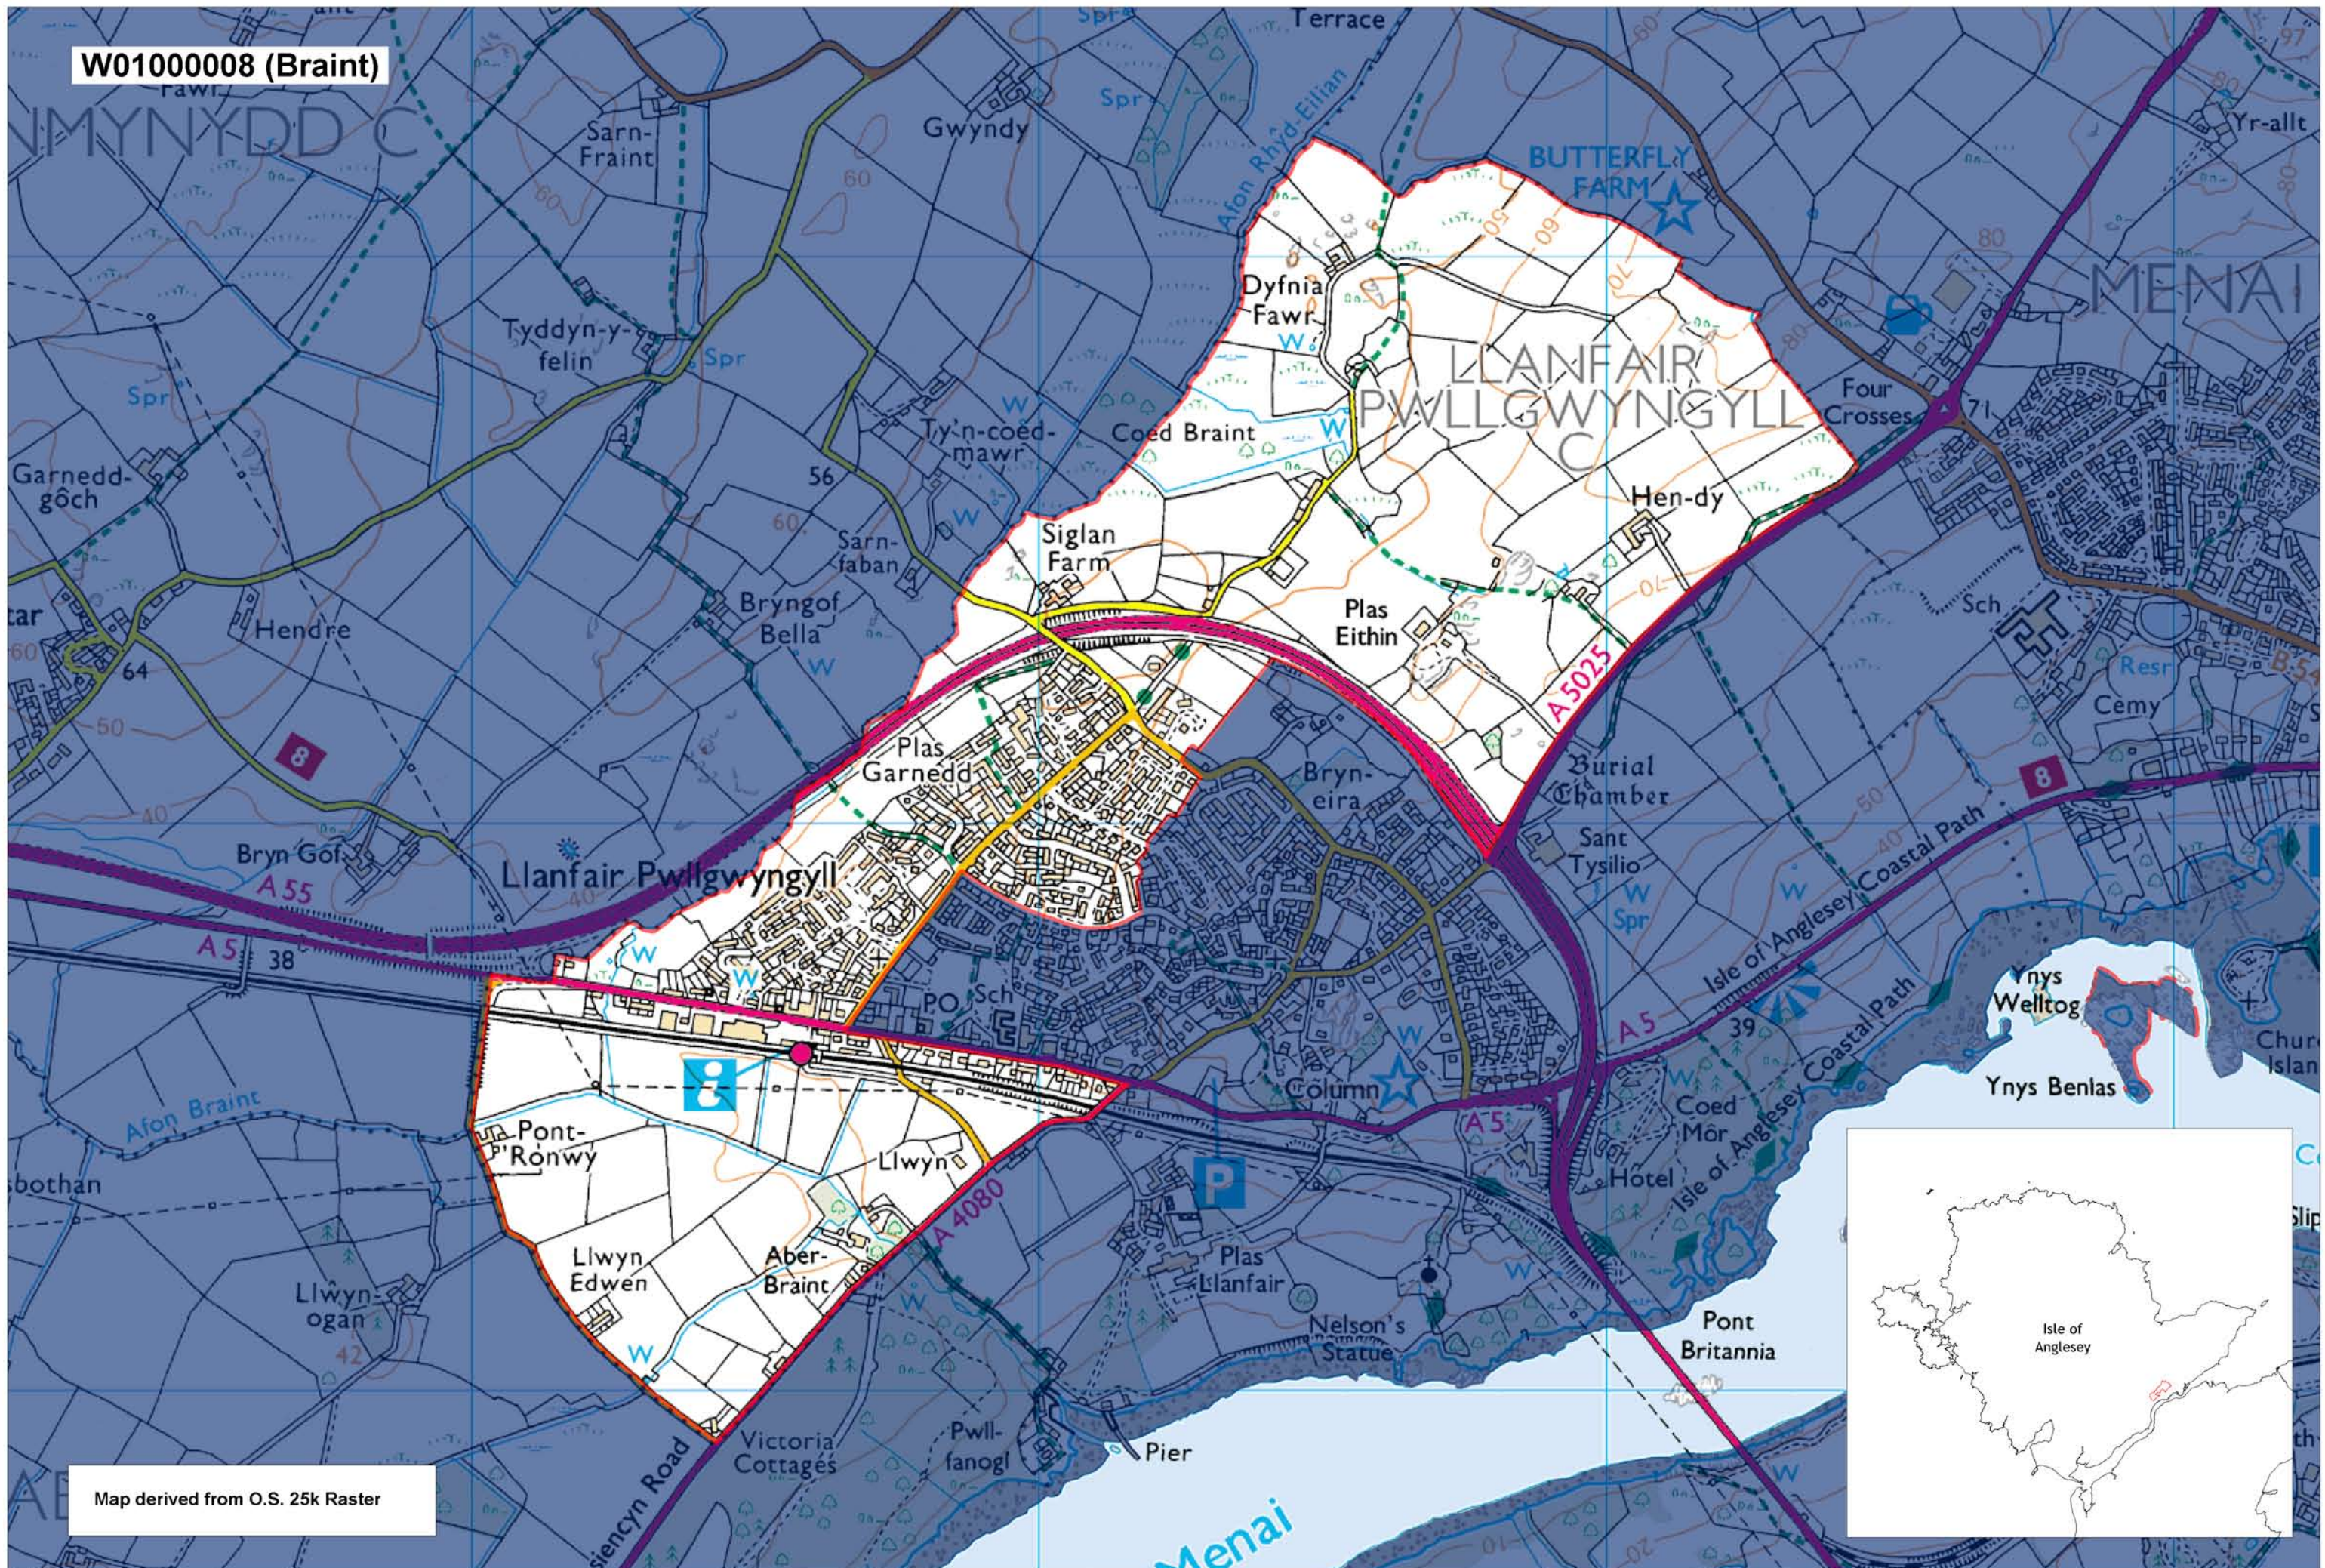

W01000008 (Braint)

Map derived from O.S. 25k Raster

This map is based upon the Ordnance Survey material with the permission of Ordnance Survey on behalf of The Controller of Her Majesty's Stationery Office. © Crown copyright 2008. Unauthorised reproduction infringes Crown copyright and may lead to prosecution or civil proceedings. Welsh Assembly Government. Licence Number: 100017916. Mae'r map hwn yn seiliedig ar ddeunydd yr Arolwg Ordnans gyda chaniatâd Arolwg Ordnans ar ran Rheolwr Llyfrau Ei Mawrhydi. © Hawffraint y Goron 2008. Mae atgynhyrchu heb ganiatâd yn torri hawffraint y Goron a gall hyn arwain at erlyniad neu achos sifil. Llywodraeth Cynulliad Cymru. Rhif trwydded 100017916.

Produced by Cartographics, Statistical Directorate, Welsh Assembly Government. Cynhyrchwyd gan Cartograffeg, Y Gyfarwyddiaeth Ystadegol, Llywodraeth Cynulliad Cymru.