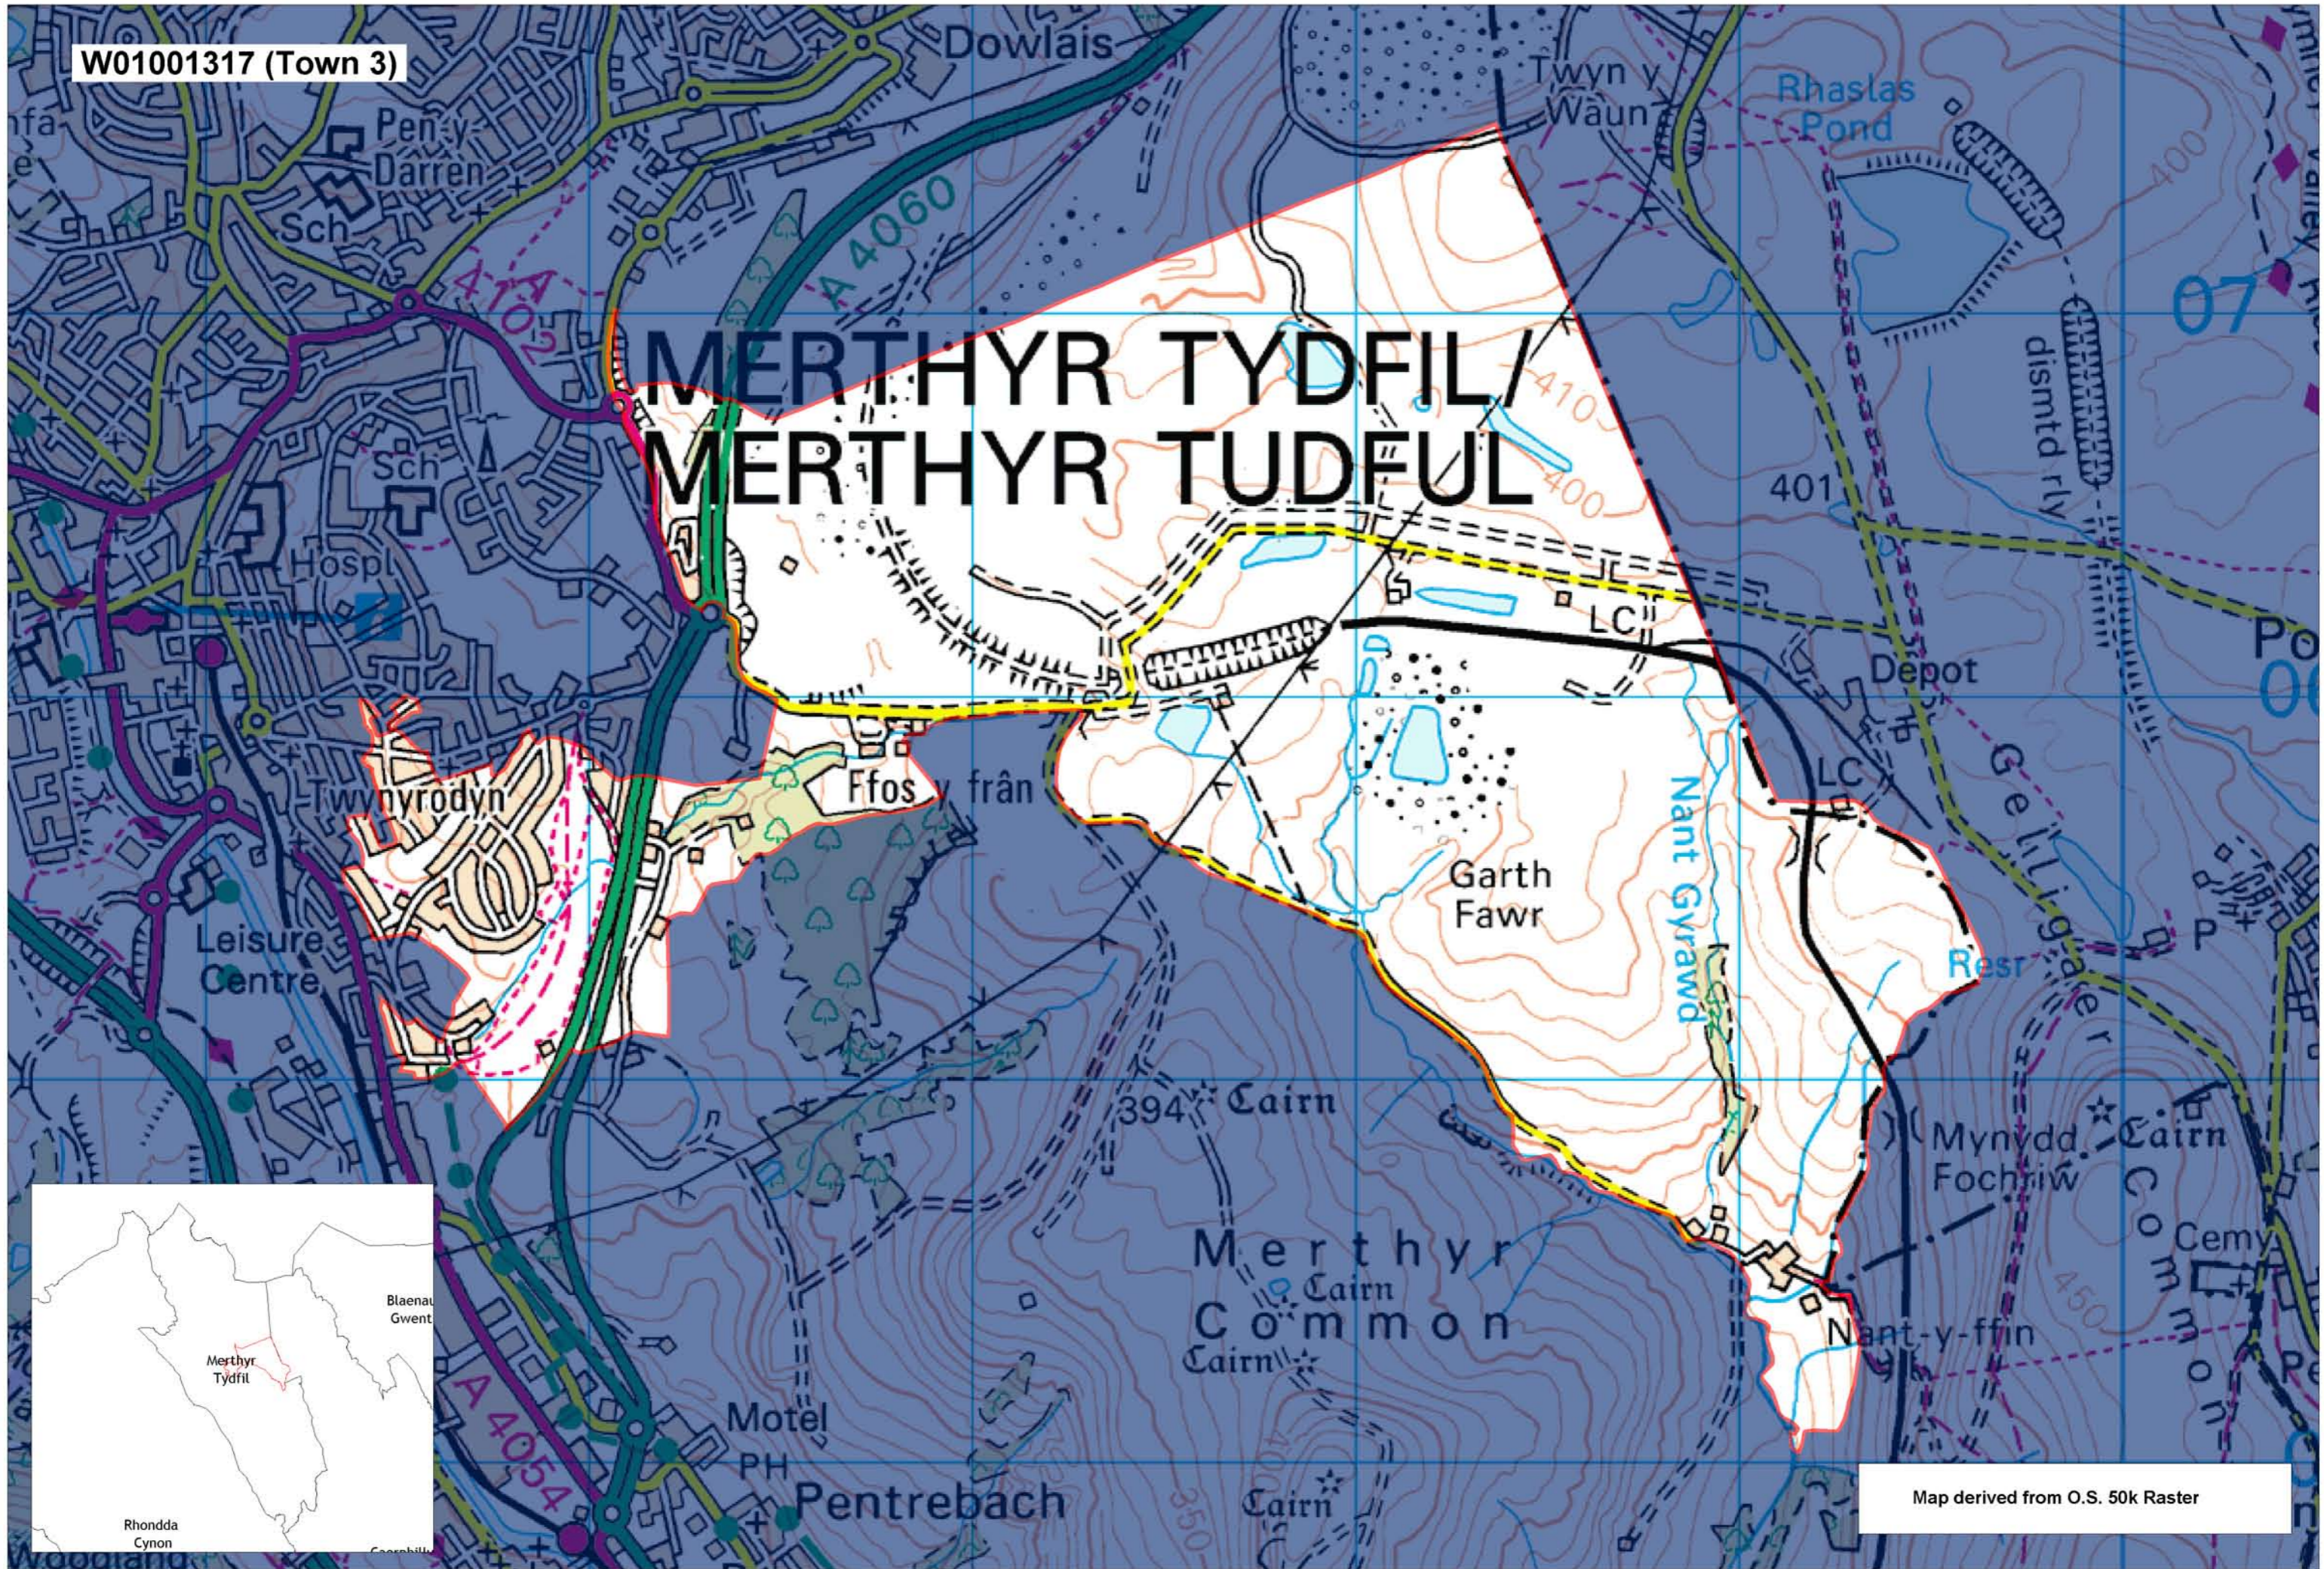

W01001317 (Town 3)

MERTHYR TYDFIL/ MERTHYR TUDFUL

Map derived from O.S. 50k Raster