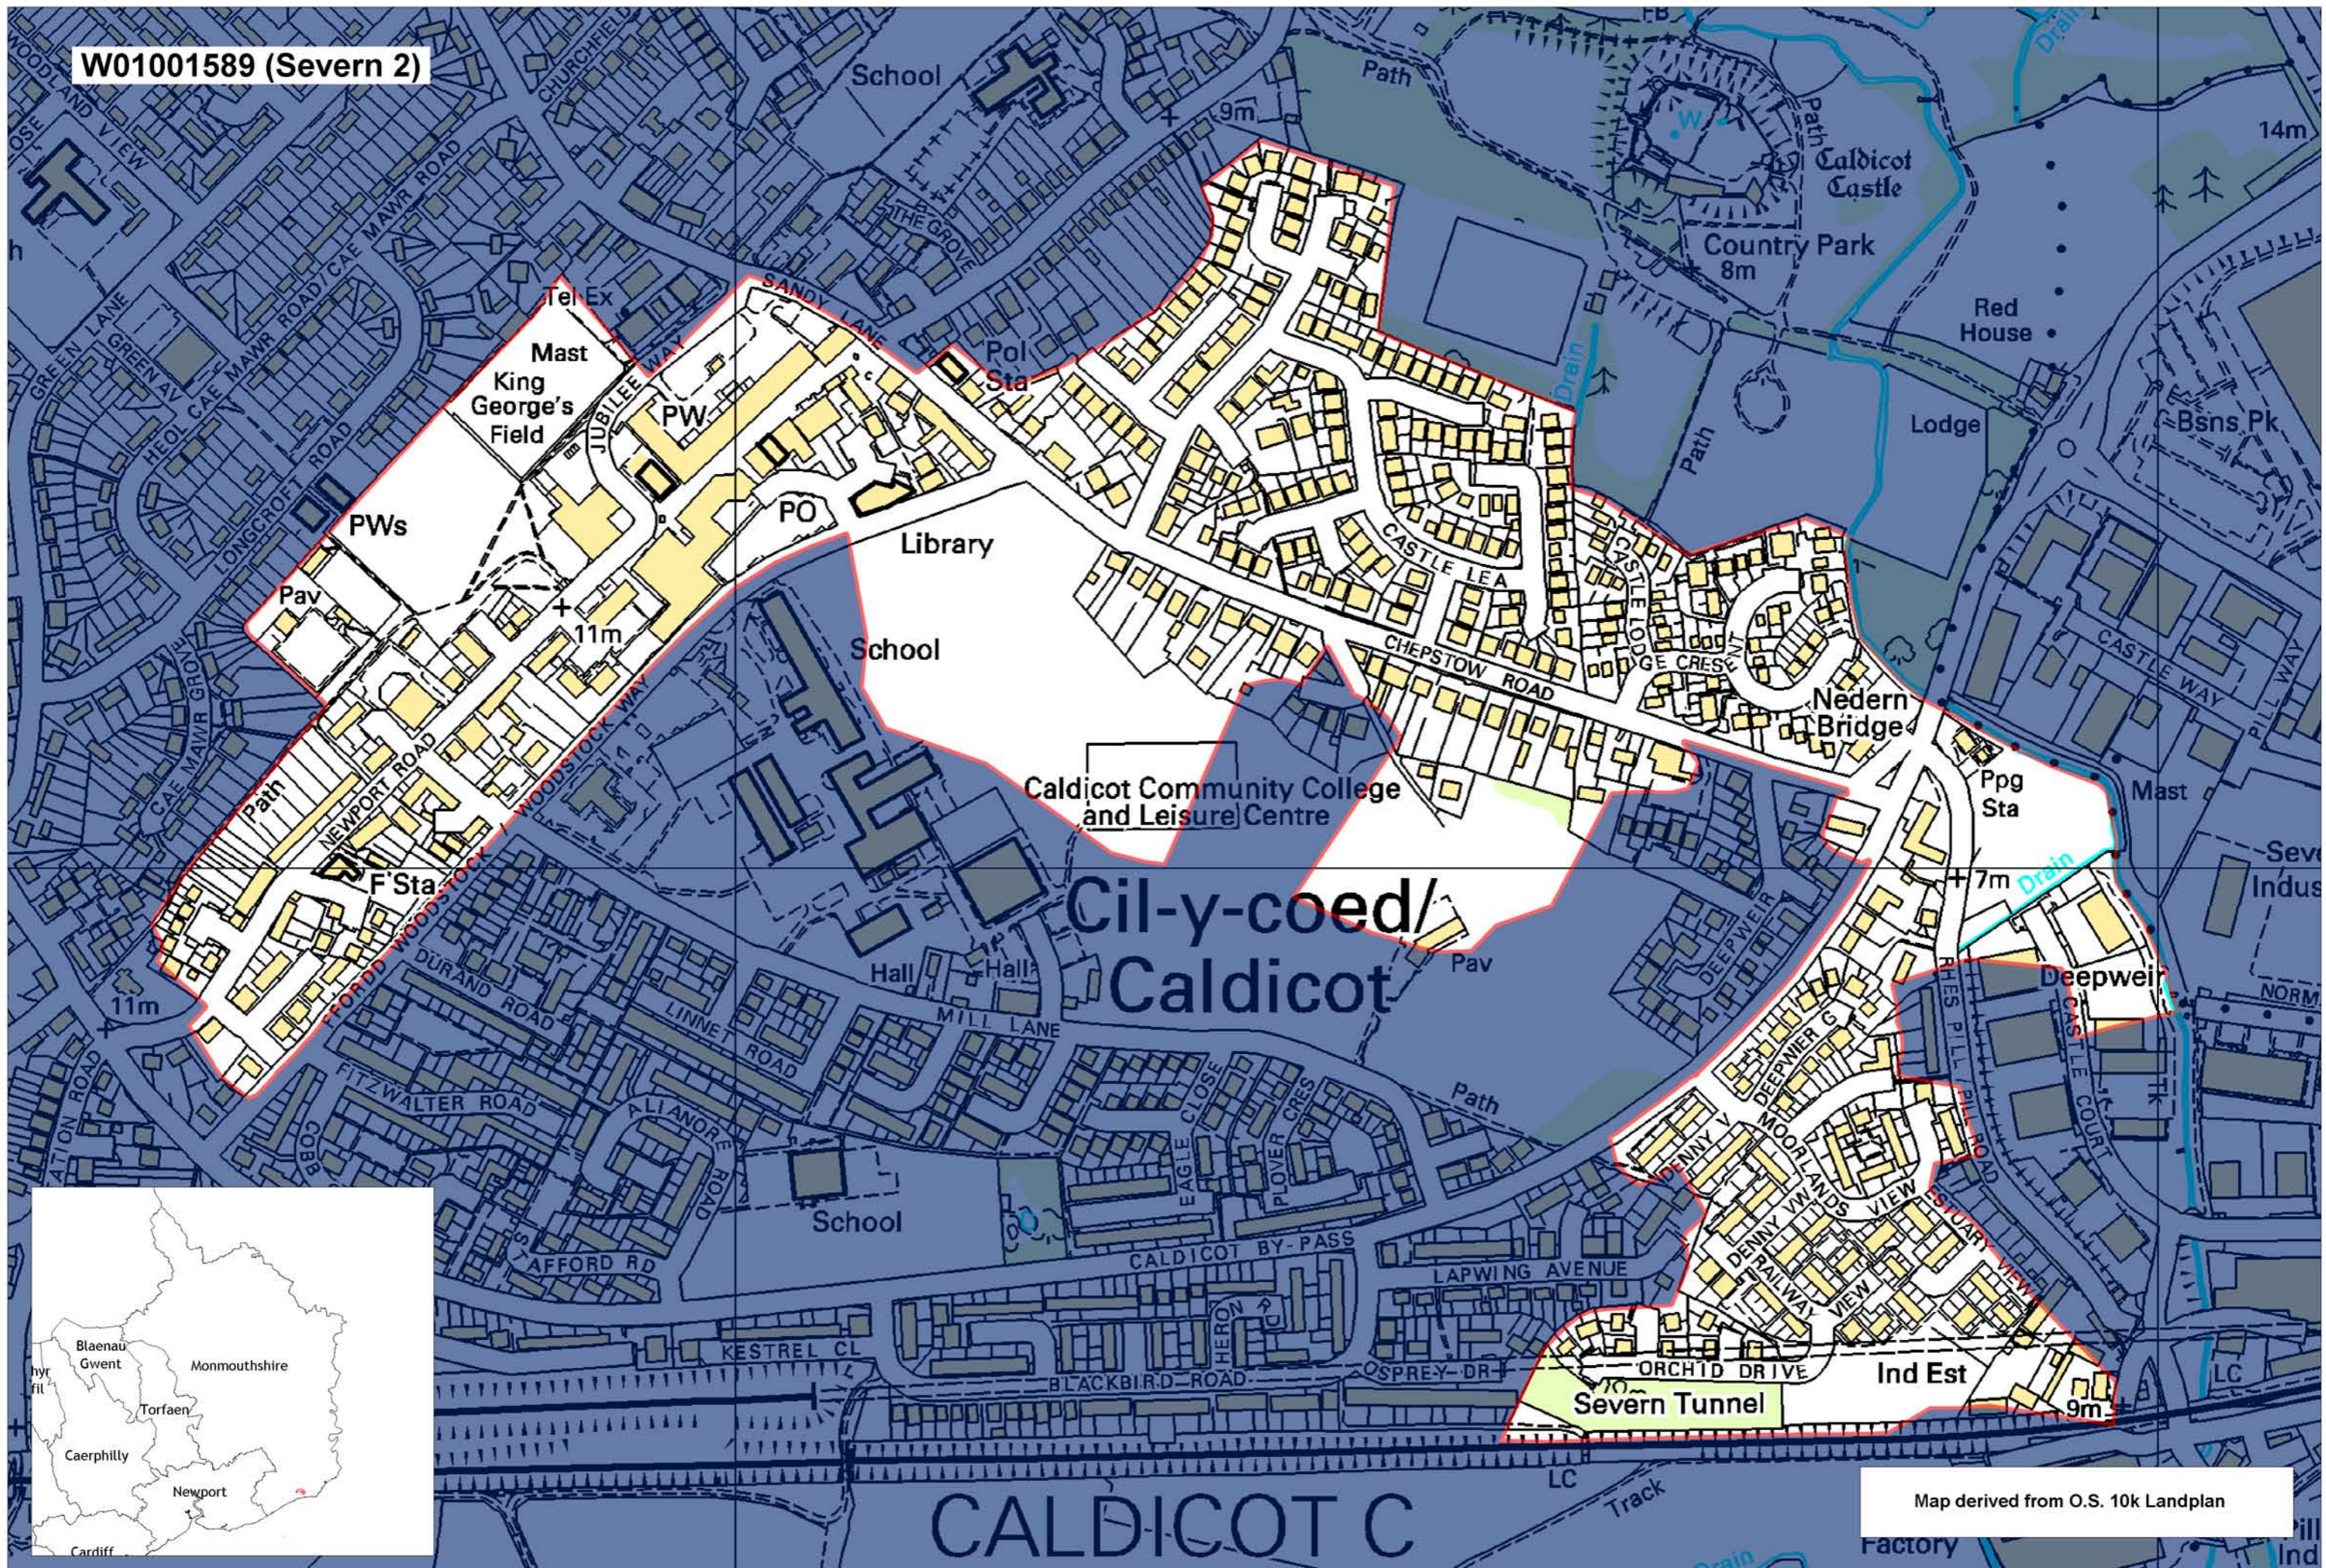

W01001589 (Severn 2)

Map derived from O.S. 10k Landplan

This map is based upon the Ordnance Survey material with the permission of Ordnance Survey on behalf of The Controller of Her Majesty's Stationery Office. © Crown copyright 2008. Unauthorised reproduction infringes Crown copyright and may lead to prosecution or civil proceedings. Welsh Assembly Government. Licence Number: 100017916. Mae'r map hwn yn seiliedig ar ddeunydd yr Arolwg Ordnans gyda chaniatâd Arolwg Ordnans ar ran Rheolwr Llyfrau Ei Mawrhydi. © Hawffraint y Goron 2008. Mae atgynhyrchu heb ganiatâd yn torri hawffraint y Goron a gall hyn arwain at erlyniad neu achos sifil. Llywodraeth Cynulliad Cymru. Rhif trwydded 100017916.