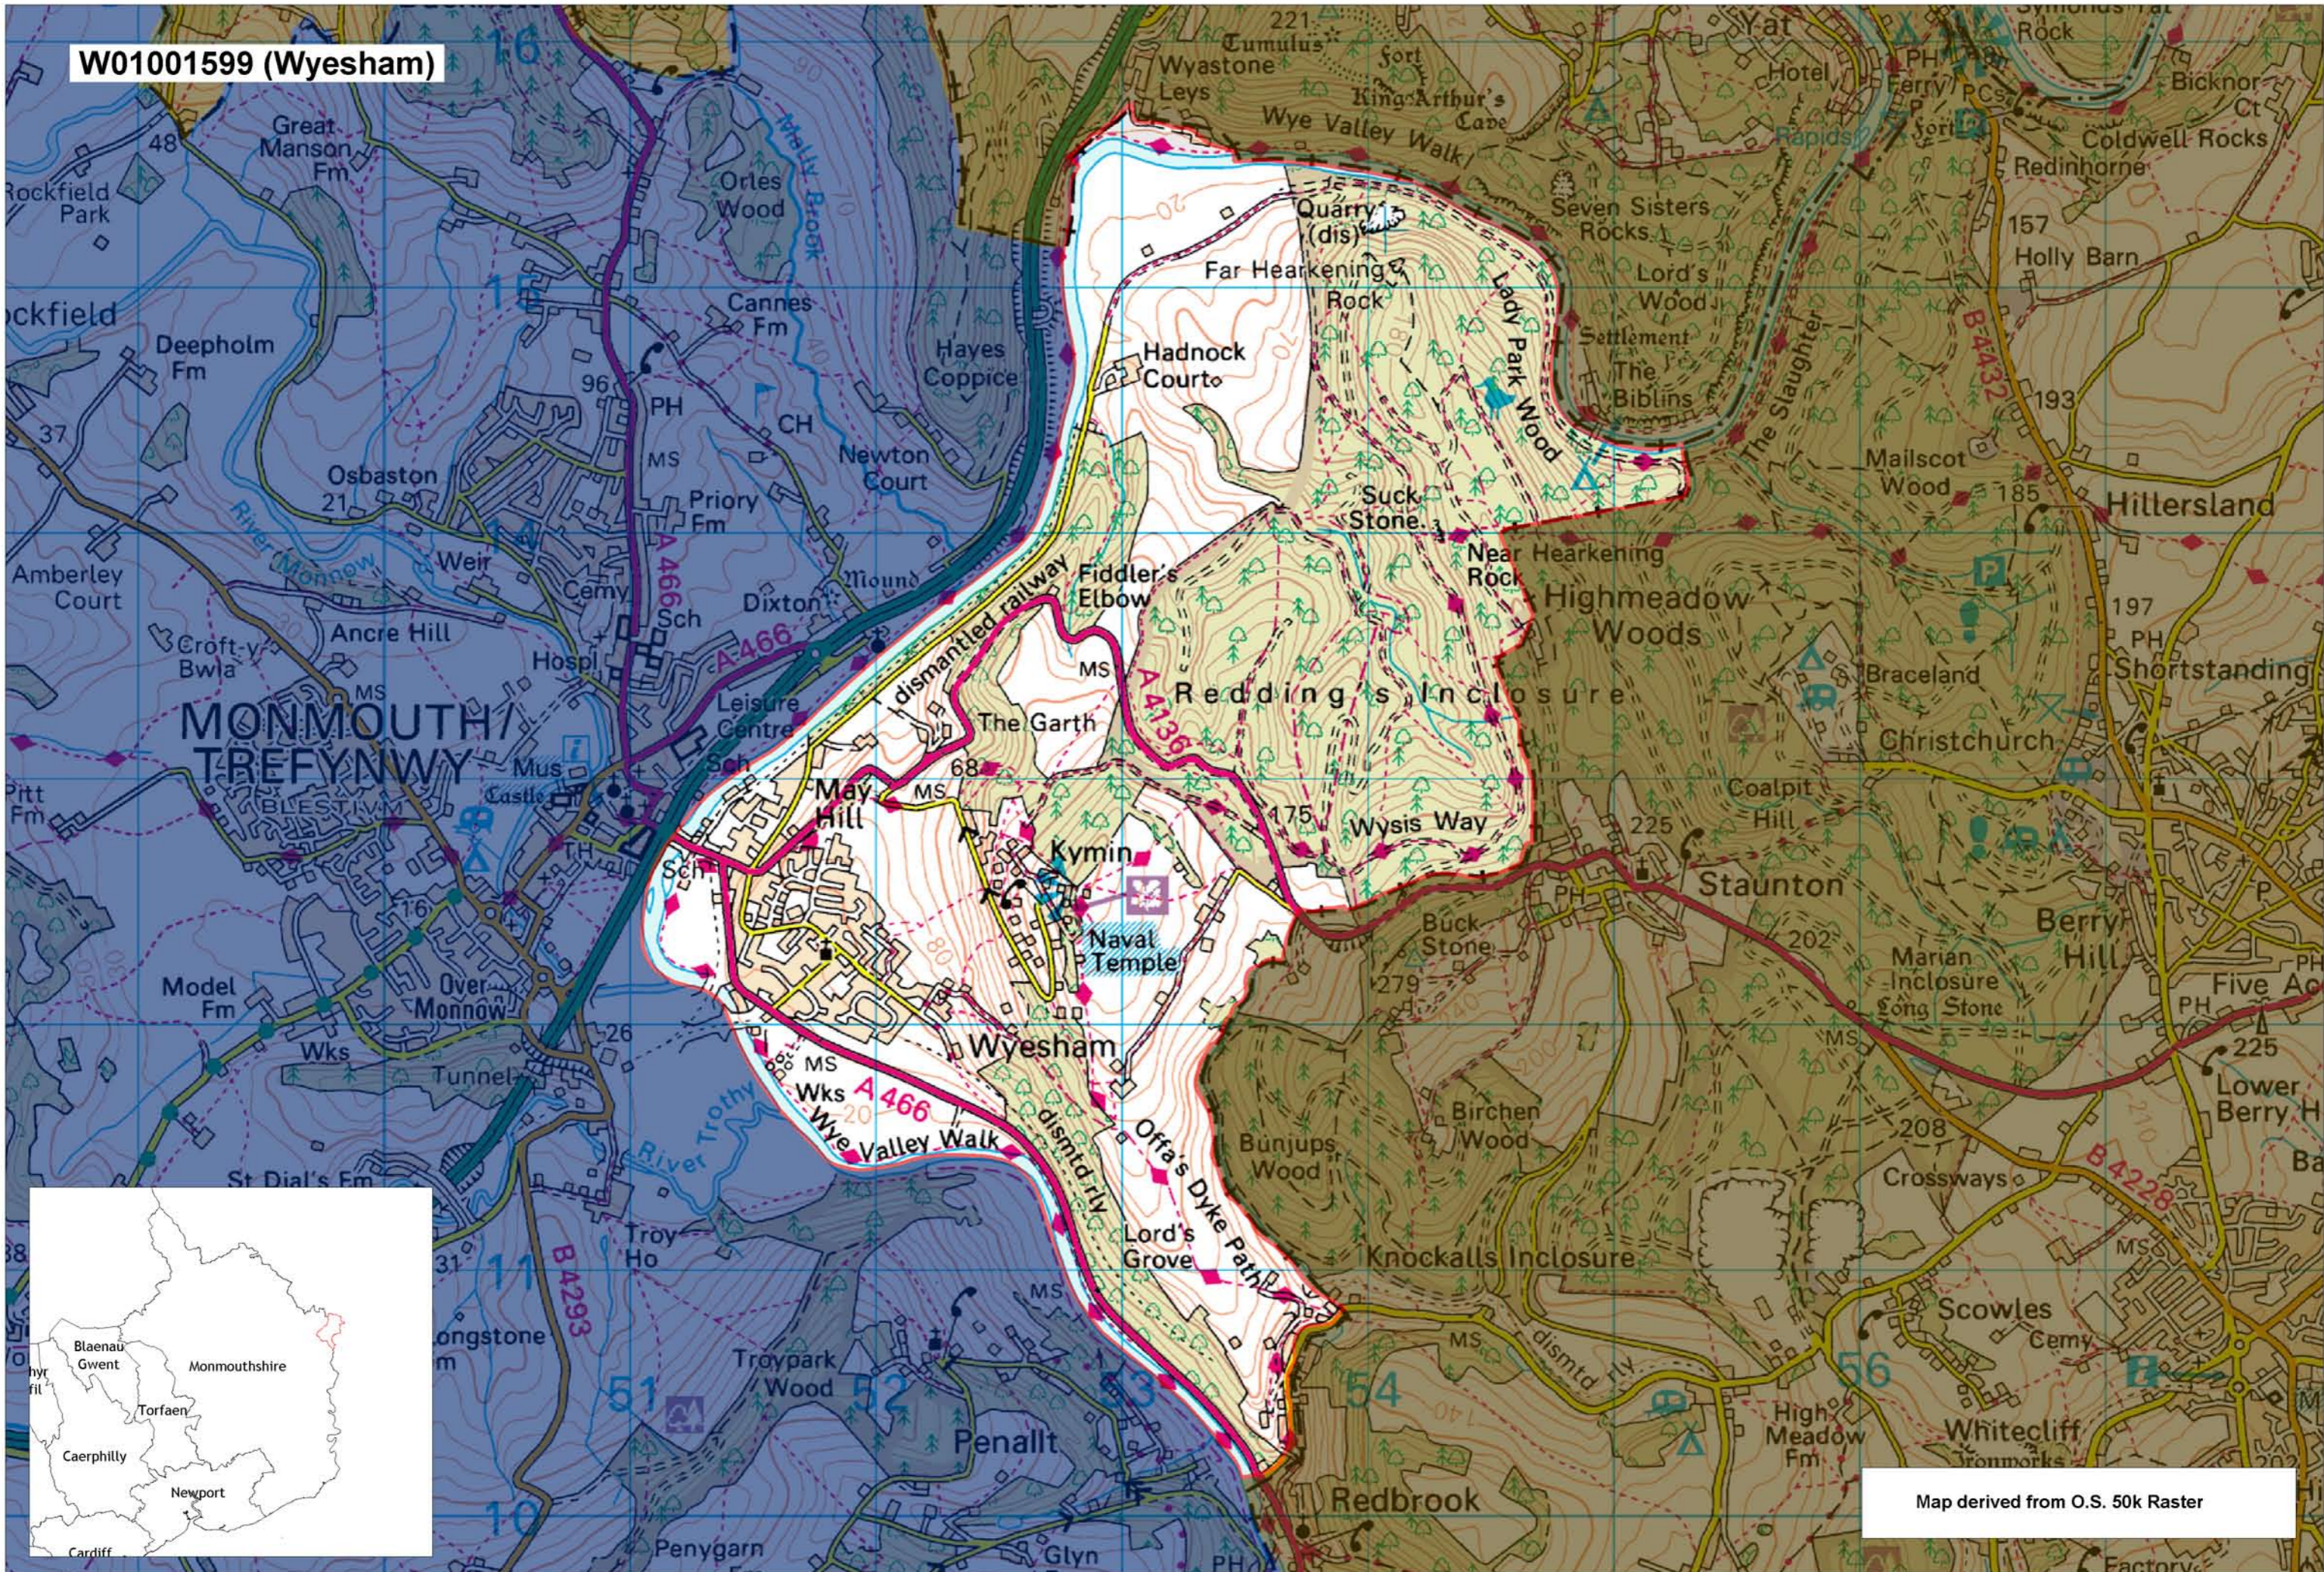

W01001599 (Wyesham)

Map derived from O.S. 50k Raster

Produced by Cartographics, Statistical Directorate, Welsh Assembly Government. Cynhyrchwyd gan Cartograffeg, Y Gyfarwyddiaeth Ystadegol, Llywodraeth Cynulliad Cymru.