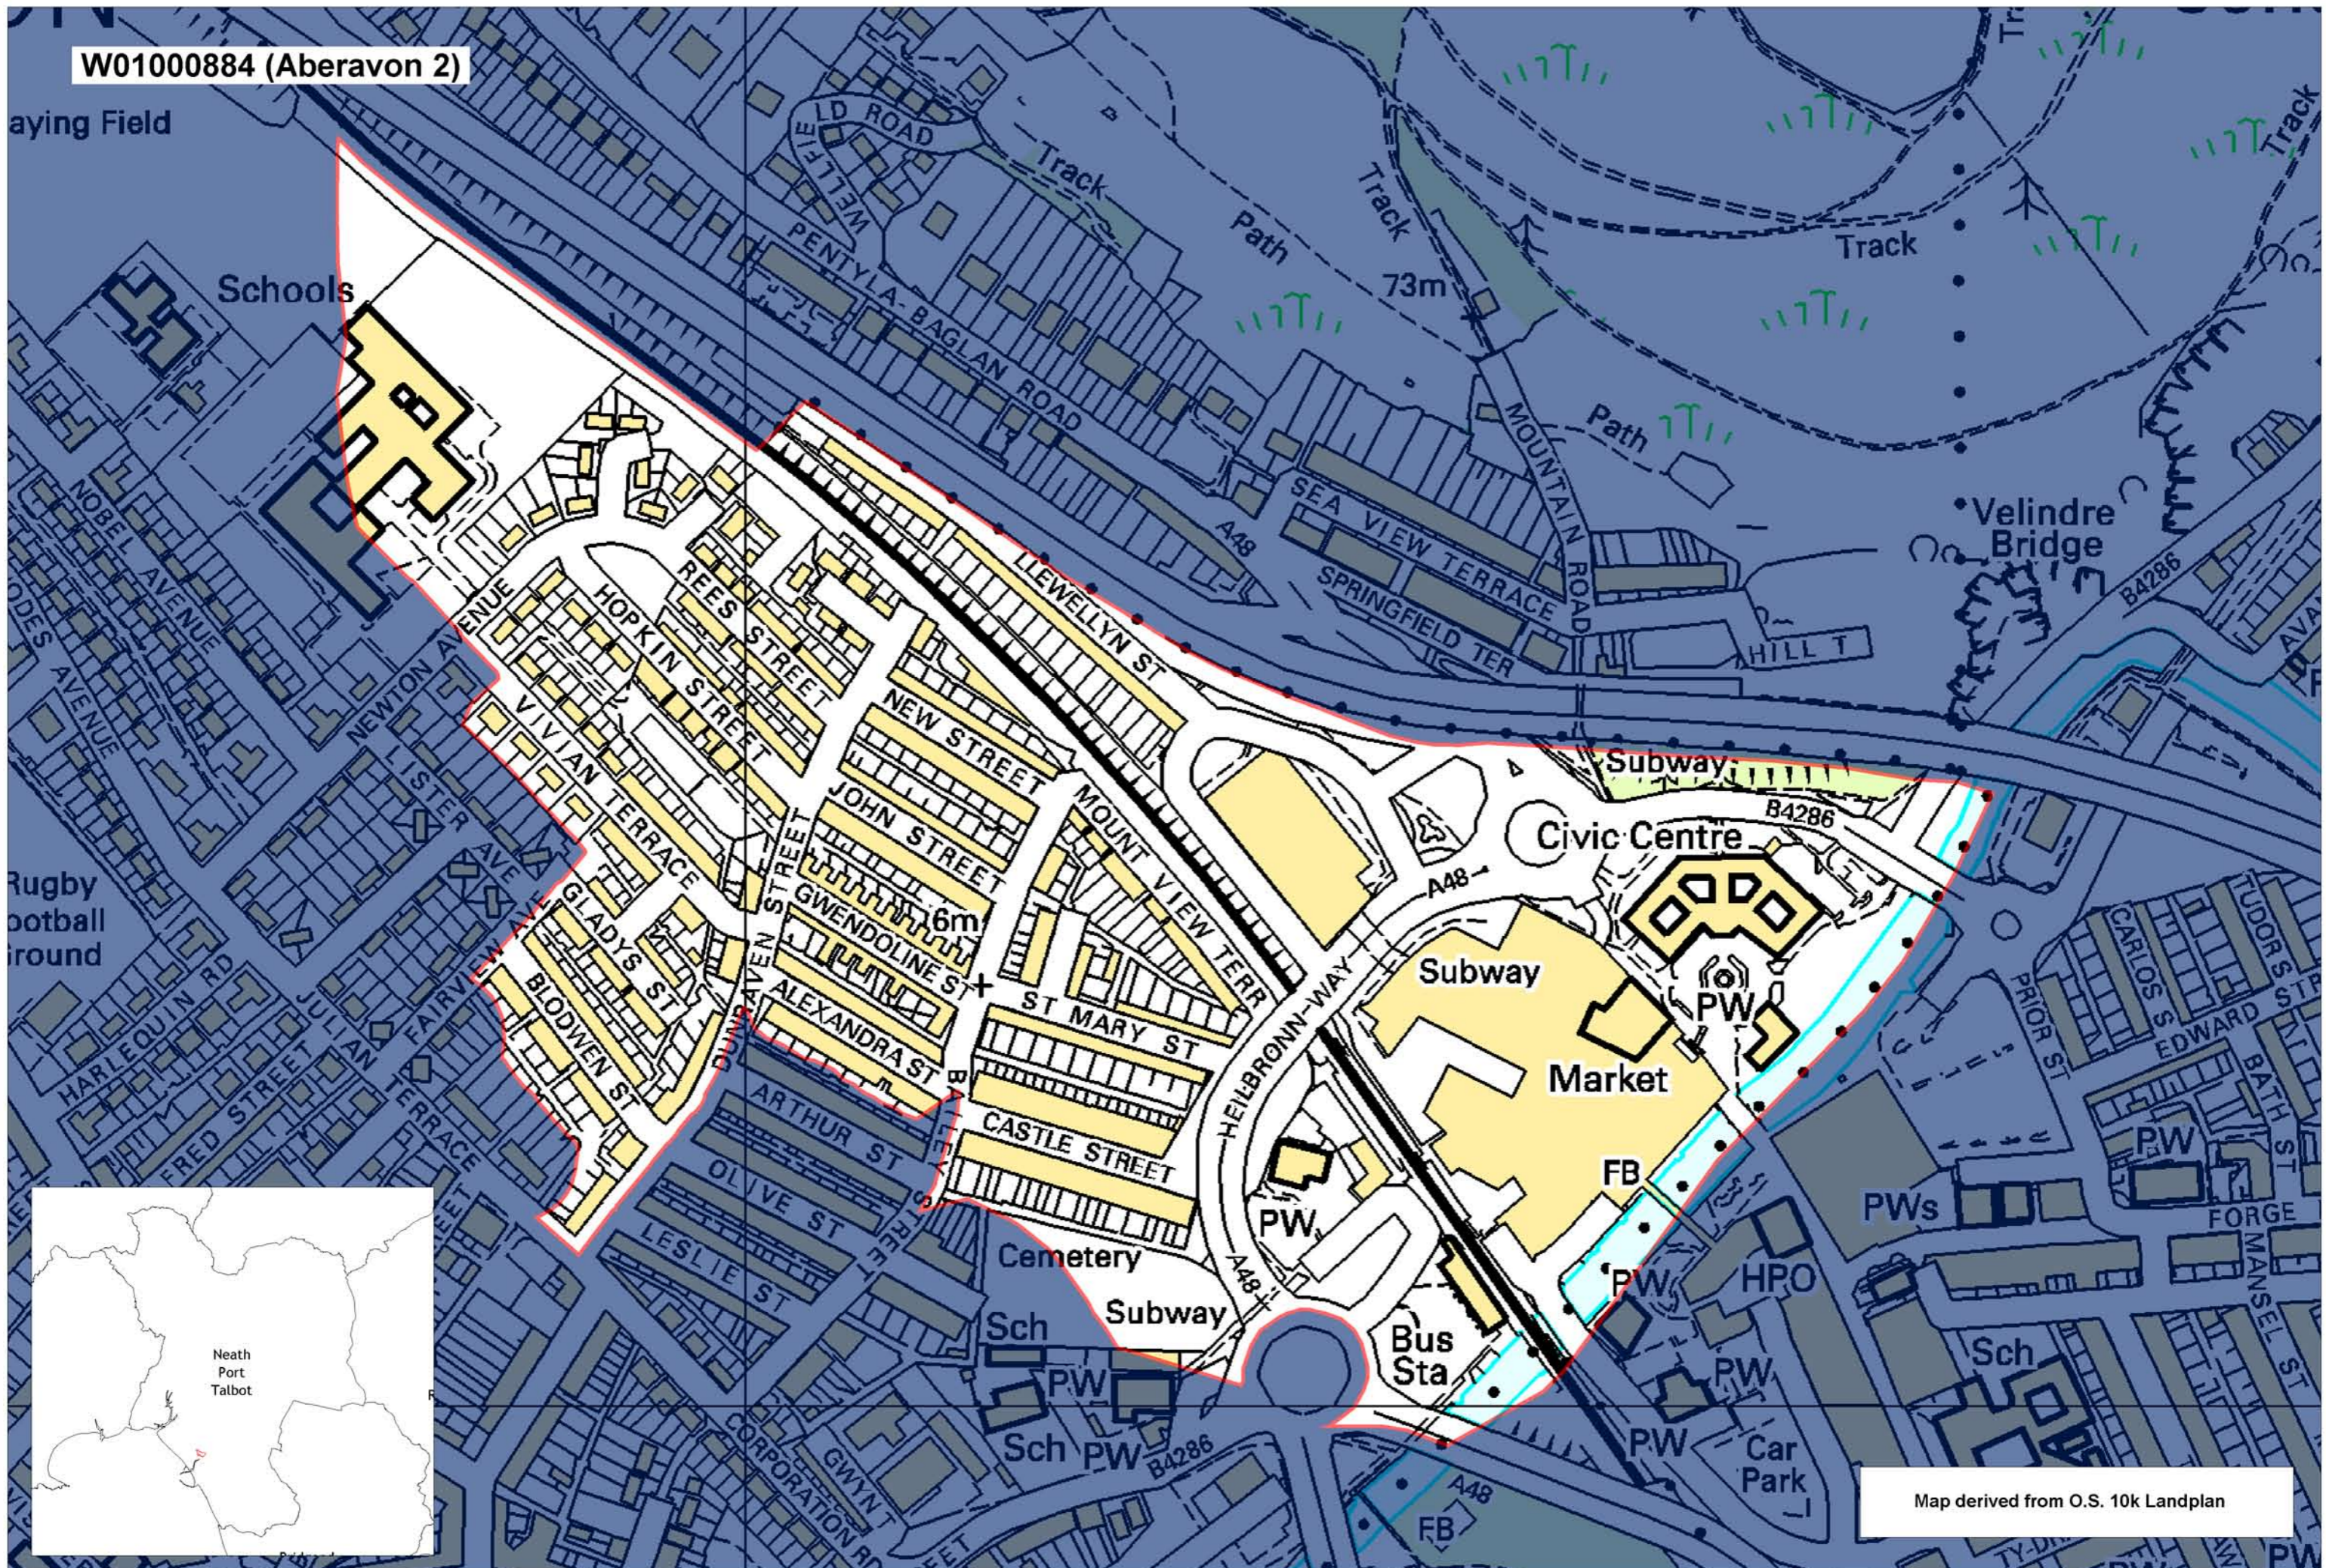

W01000884 (Aberavon 2)

Map derived from O.S. 10k Landplan

This map is based upon the Ordnance Survey material with the permission of Ordnance Survey on behalf of The Controller of Her Majesty's Stationery Office. © Crown copyright 2008. Unauthorised reproduction infringes Crown copyright and may lead to prosecution or civil proceedings. Welsh Assembly Government. Licence Number: 100017916. Mae'r map hwn yn seiliedig ar ddeunydd yr Arolwg Ordnans gyda chaniatâd Arolwg Ordnans ar ran Rheolwr Lyfrau Ei Mawrhydi. © Hawffraint y Goron 2008. Mae atgynhyrchu heb ganiatâd yn torri hawffraint y Goron a gall hyn arwain at erlyniad neu achos sifil. Llywodraeth Cynulliad Cymru. Rhif trwydded 100017916.

Produced by Cartographics, Statistical Directorate, Welsh Assembly Government. Cynhyrchwyd gan Cartograffeg, Y Gyfarwyddiaeth Ystadegol, Llywodraeth Cynulliad Cymru.