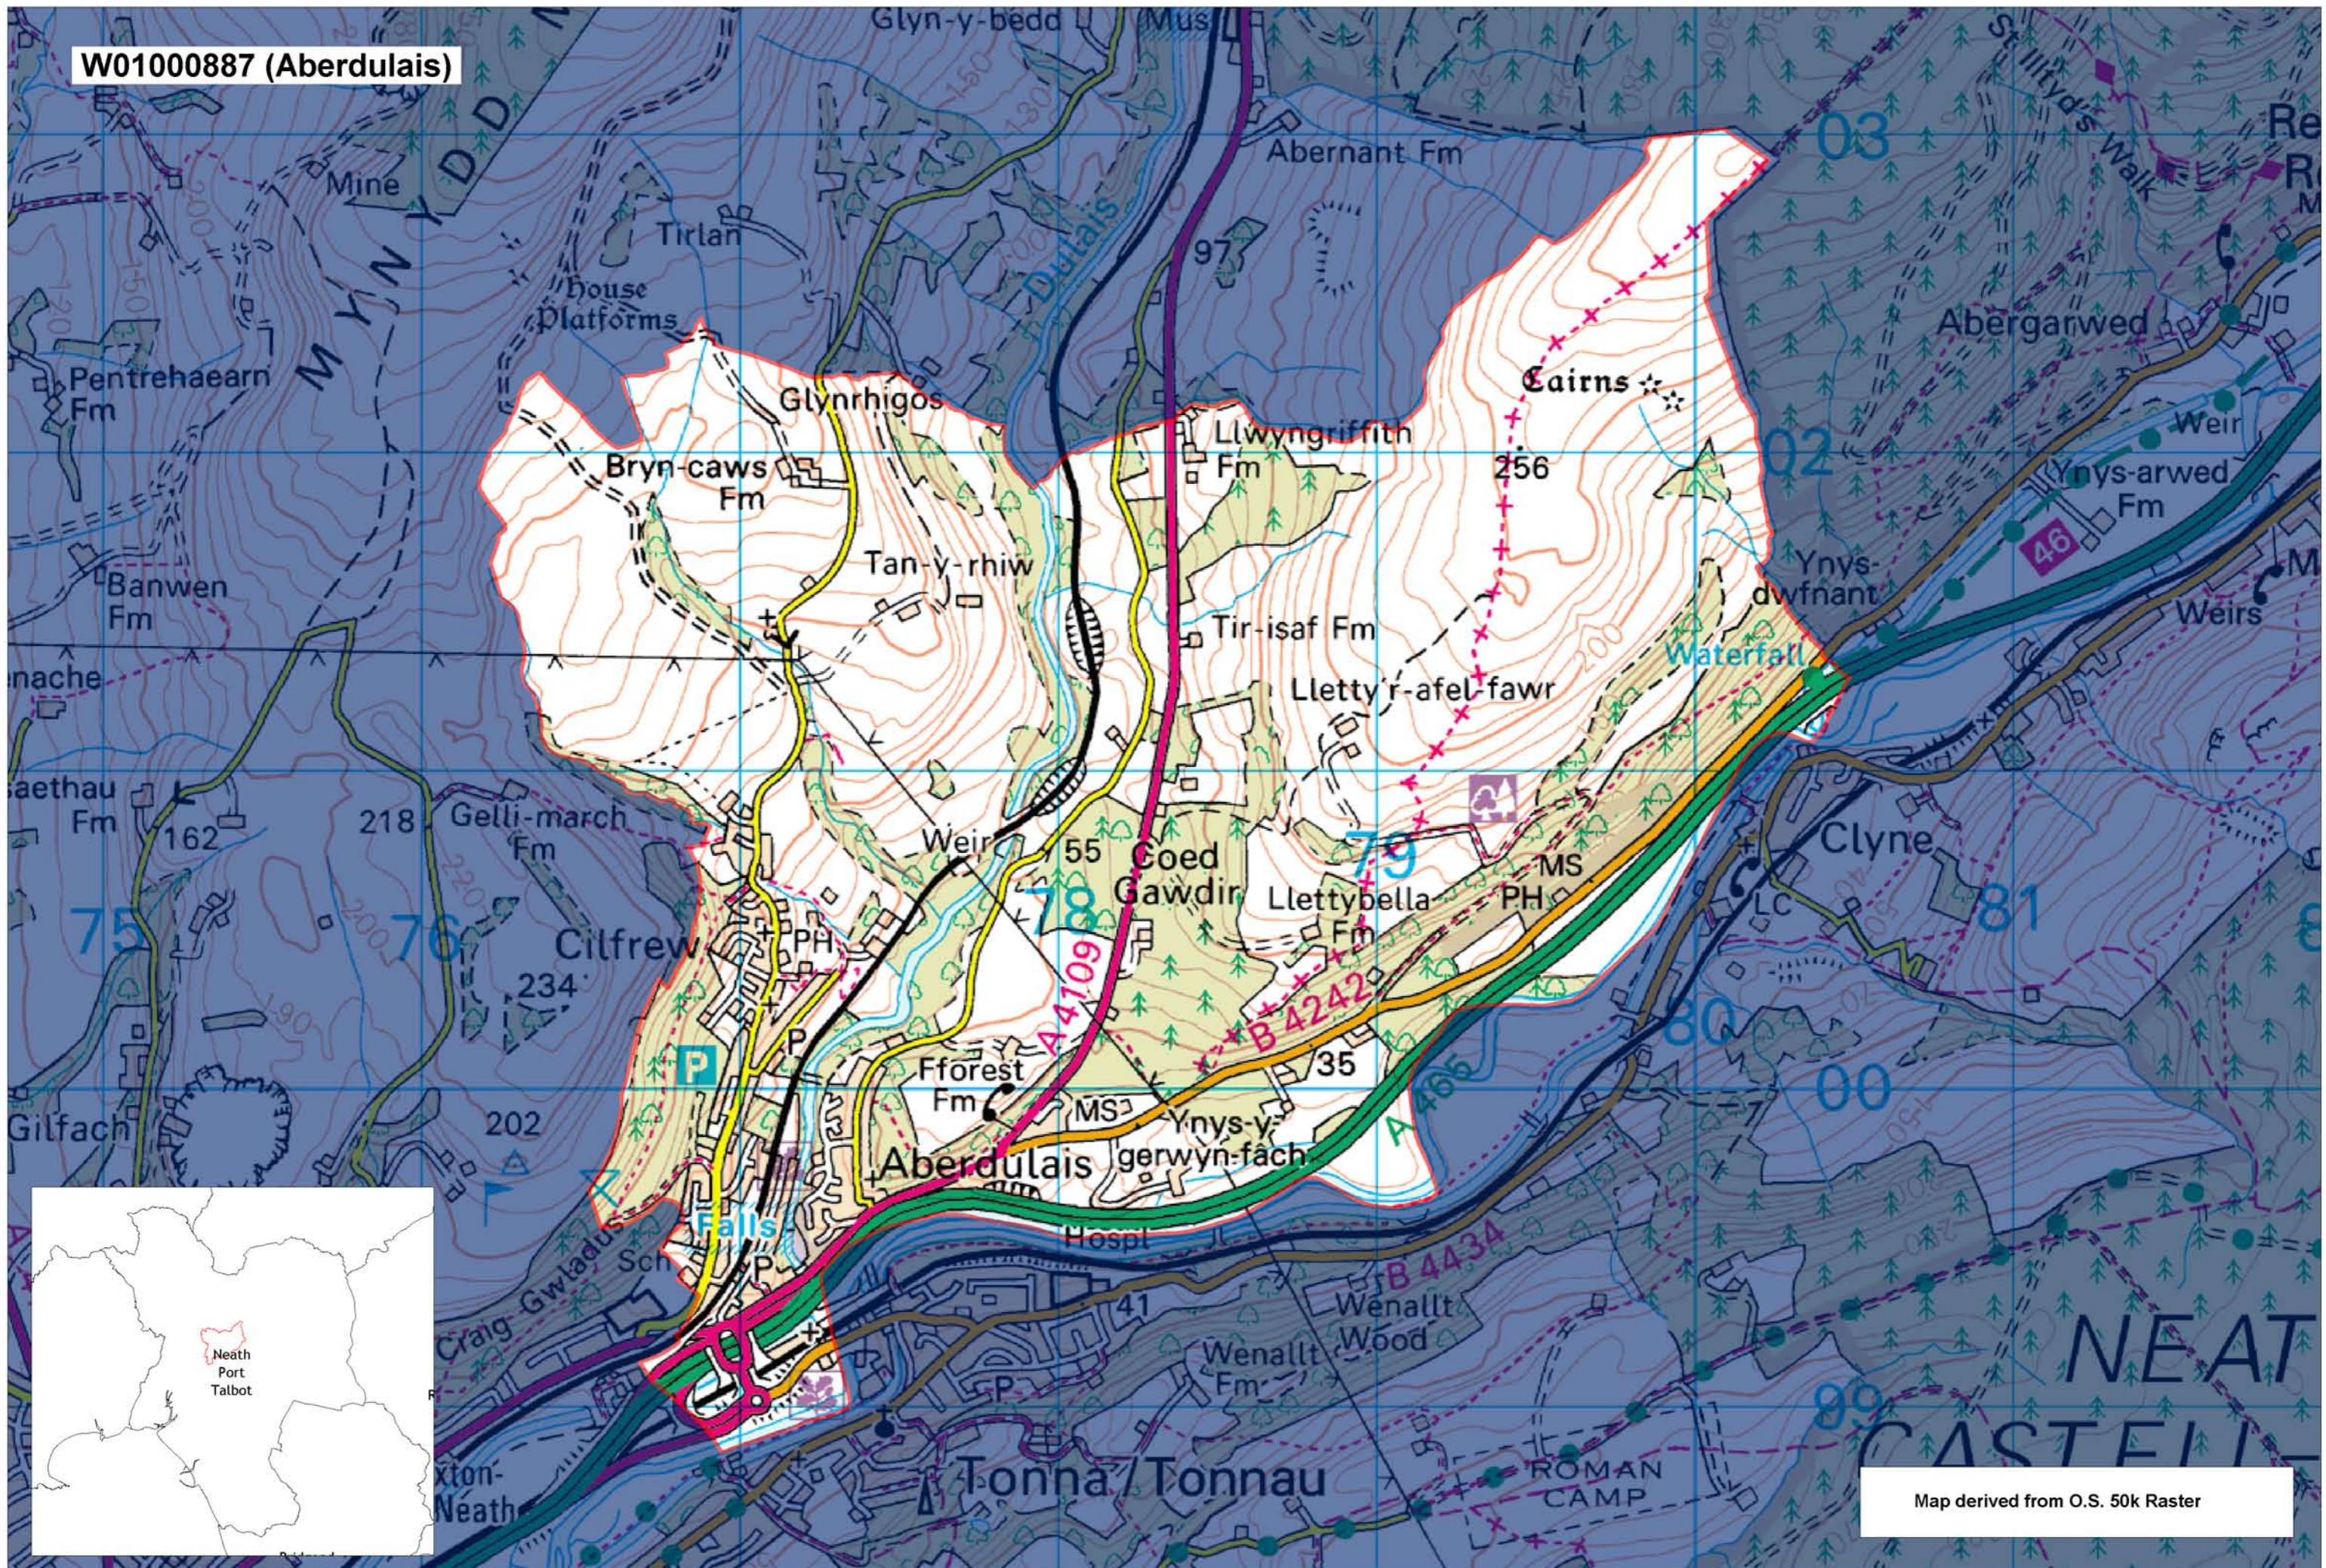

W01000887 (Aberdulais)

Map derived from O.S. 50k Raster