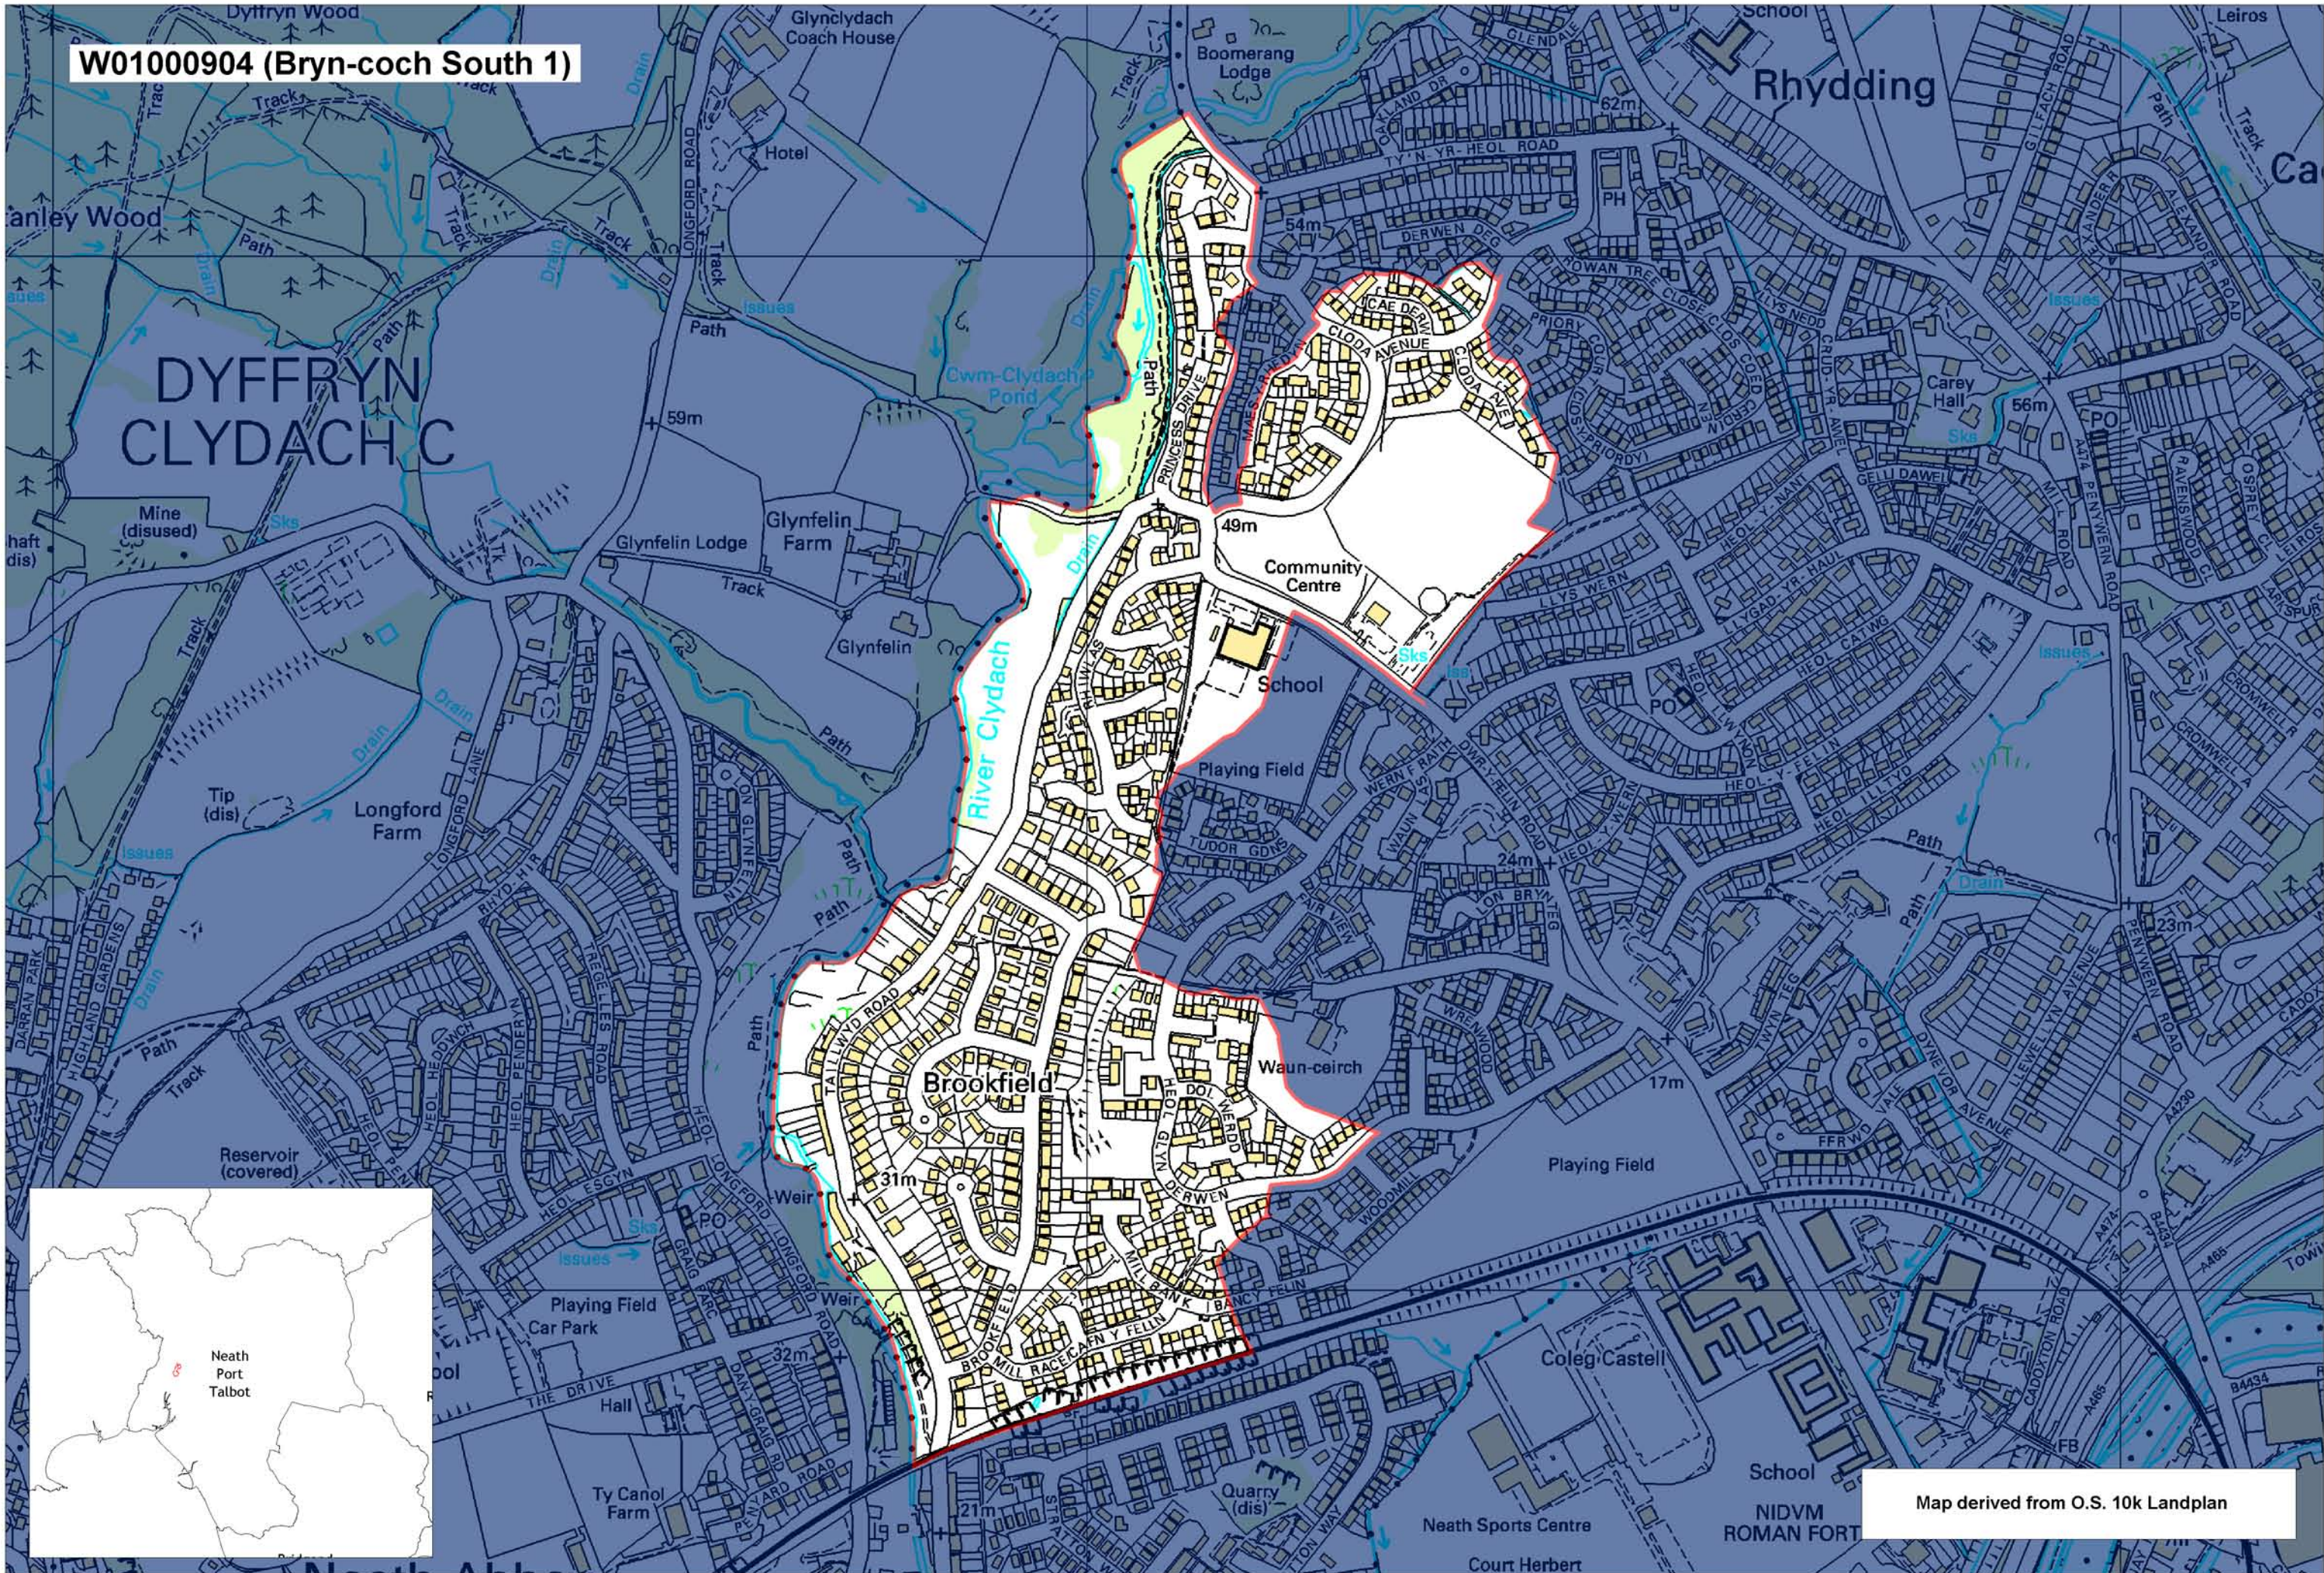

W01000904 (Bryn-coch South 1)

Map derived from O.S. 10k Landplan