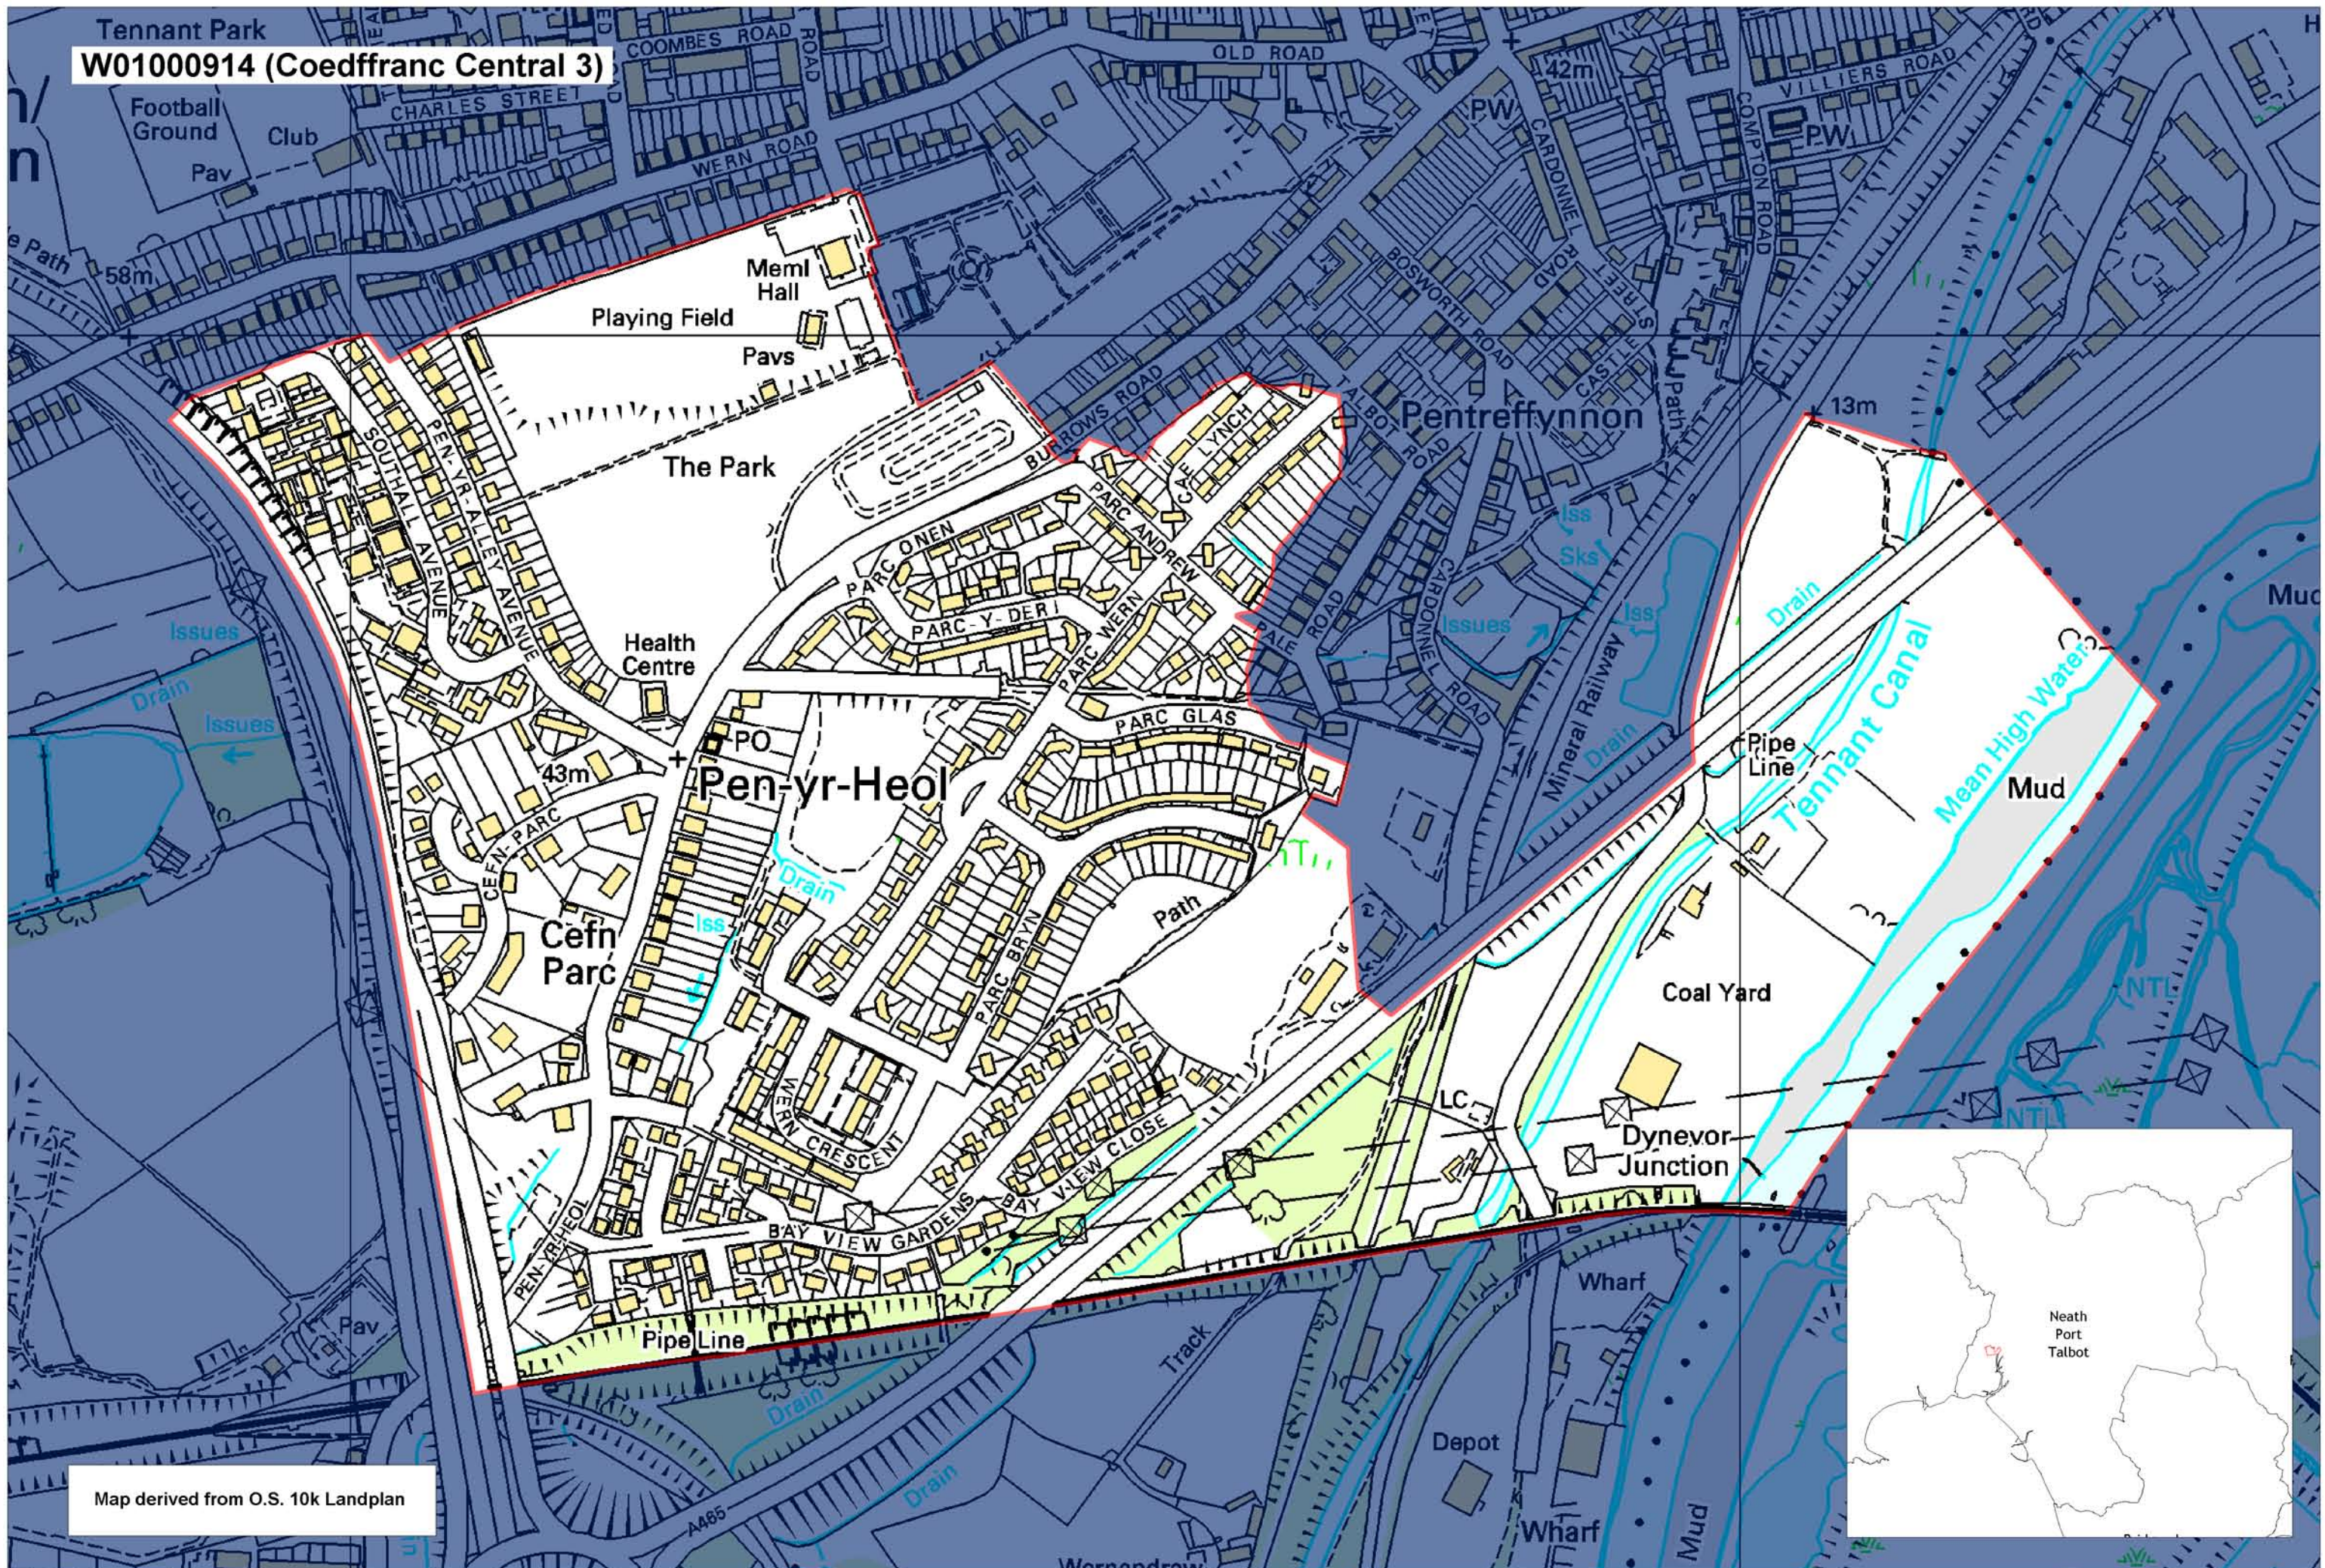

Tennant Park
W01000914 (Coedffranc Central 3)

Map derived from O.S. 10k Landplan

This map is based upon the Ordnance Survey material with the permission of Ordnance Survey on behalf of The Controller of Her Majesty's Stationery Office. © Crown copyright 2008. Unauthorised reproduction infringes Crown copyright and may lead to prosecution or civil proceedings. Welsh Assembly Government. Licence Number: 100017916. Mae'r map hwn yn seiliedig ar ddeunydd yr Arolwg Ordnans gyda chaniatâd Arolwg Ordnans ar ran Rheolwr Lyfrau Ei Mawrhydi. © Hawffraint y Goron 2008. Mae atgynhyrchu heb ganiatâd yn torri hawffraint y Goron a gall hyn arwain at erlyniad neu achos sifil. Llywodraeth Cynulliad Cymru. Rhif trwydded 100017916.

Produced by Cartographics, Statistical Directorate, Welsh Assembly Government
Cynhyrchwyd gan Cartograffeg, Y Gytarwyddiaeth Ystadegol, Llywodraeth Cynulliad Cymru